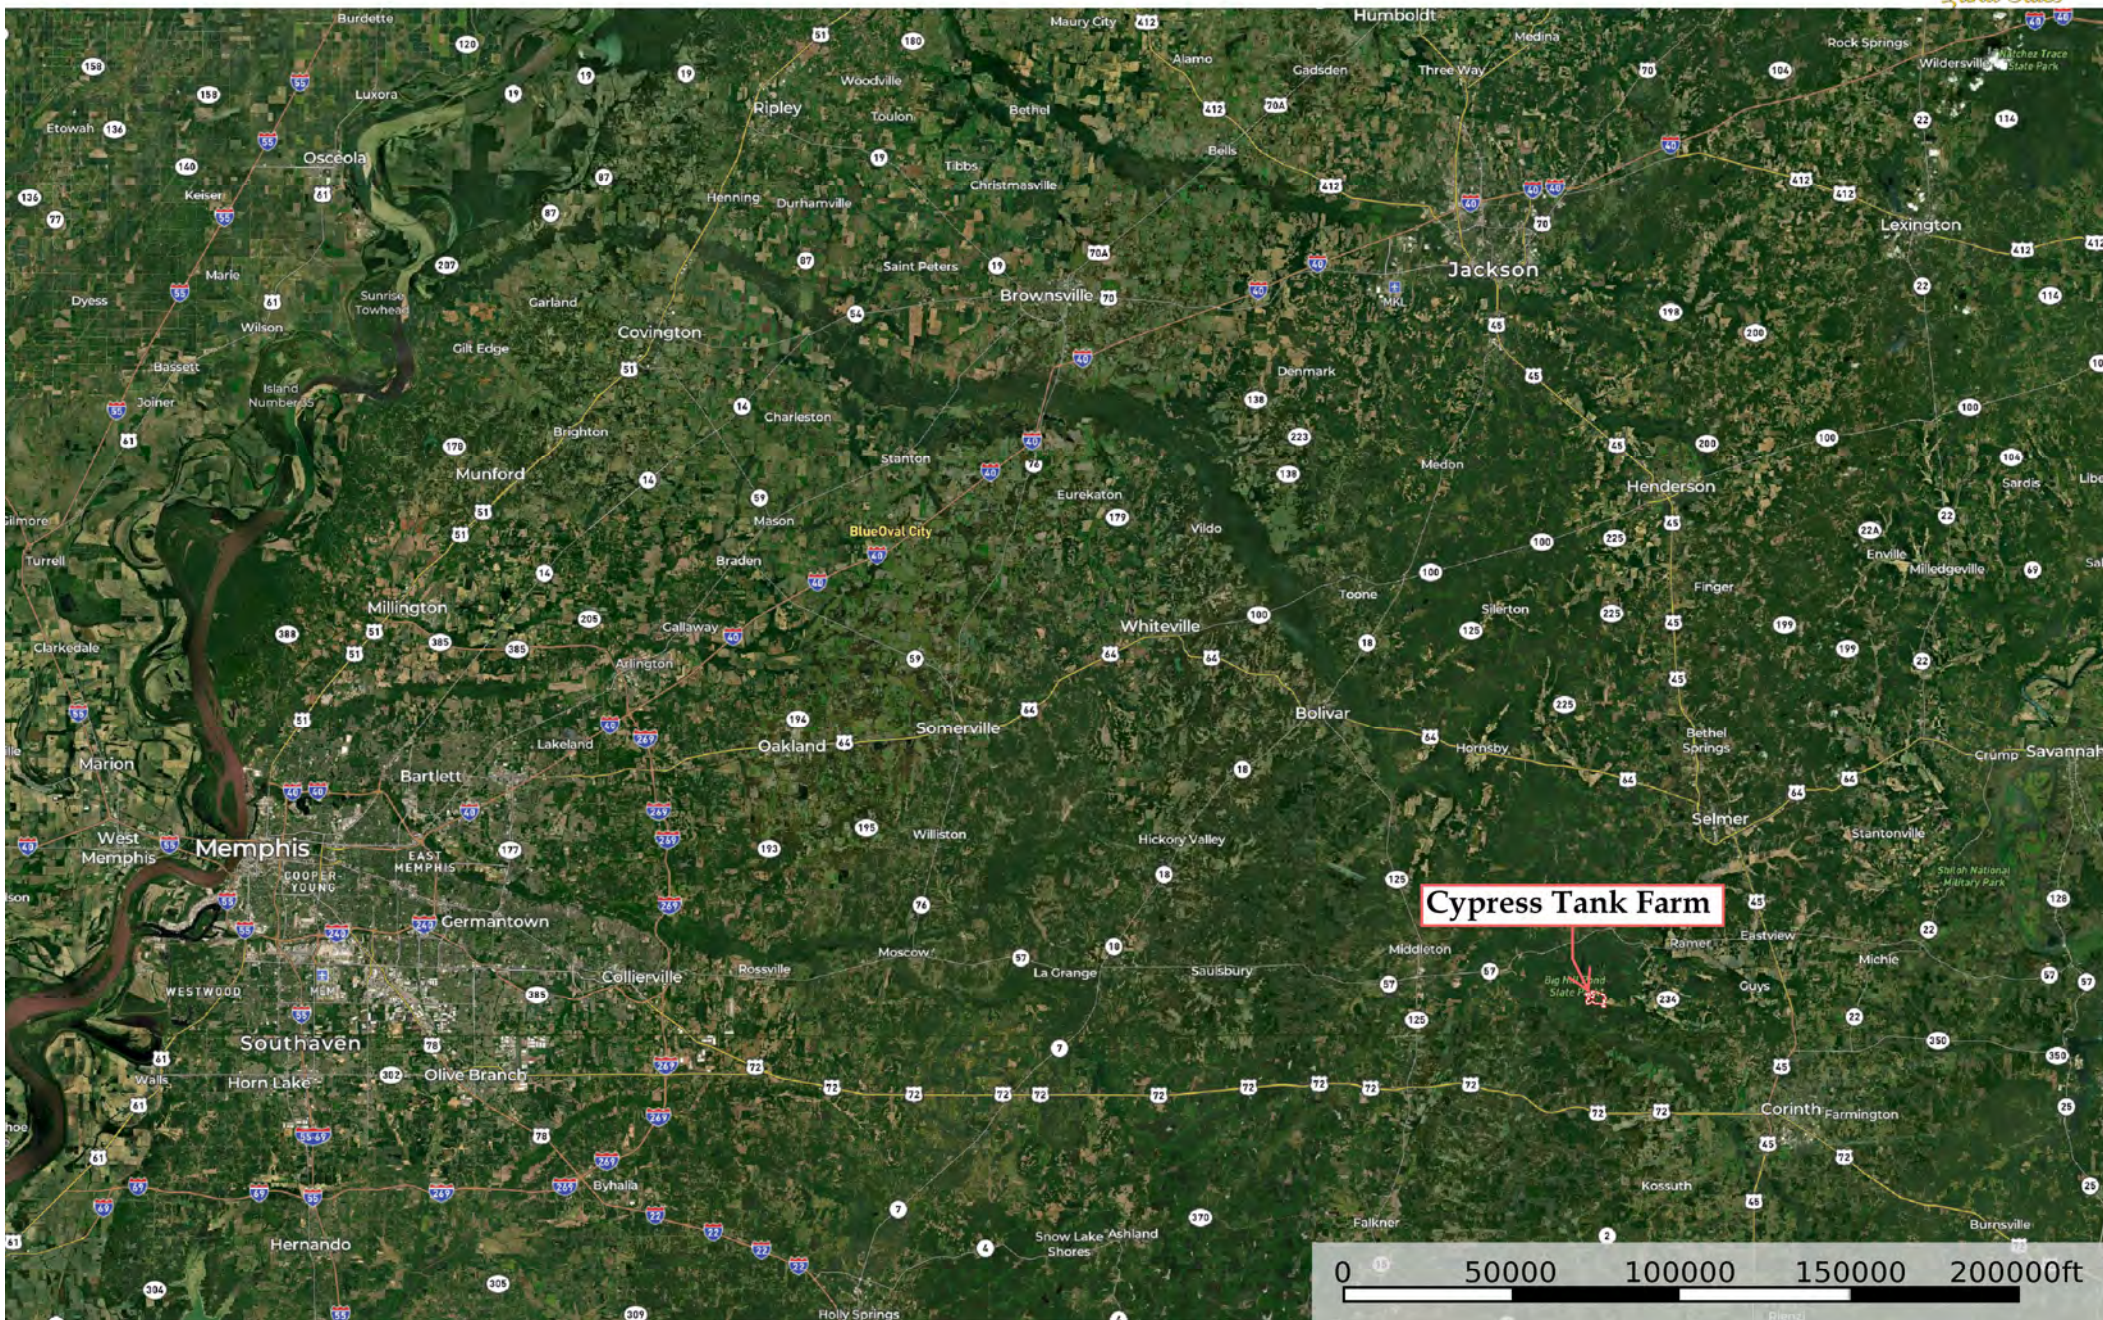

Cypress Tank Farm

McNairy County, Tennessee, 365 AC +/-

Cypress Tank Farm

Boundary