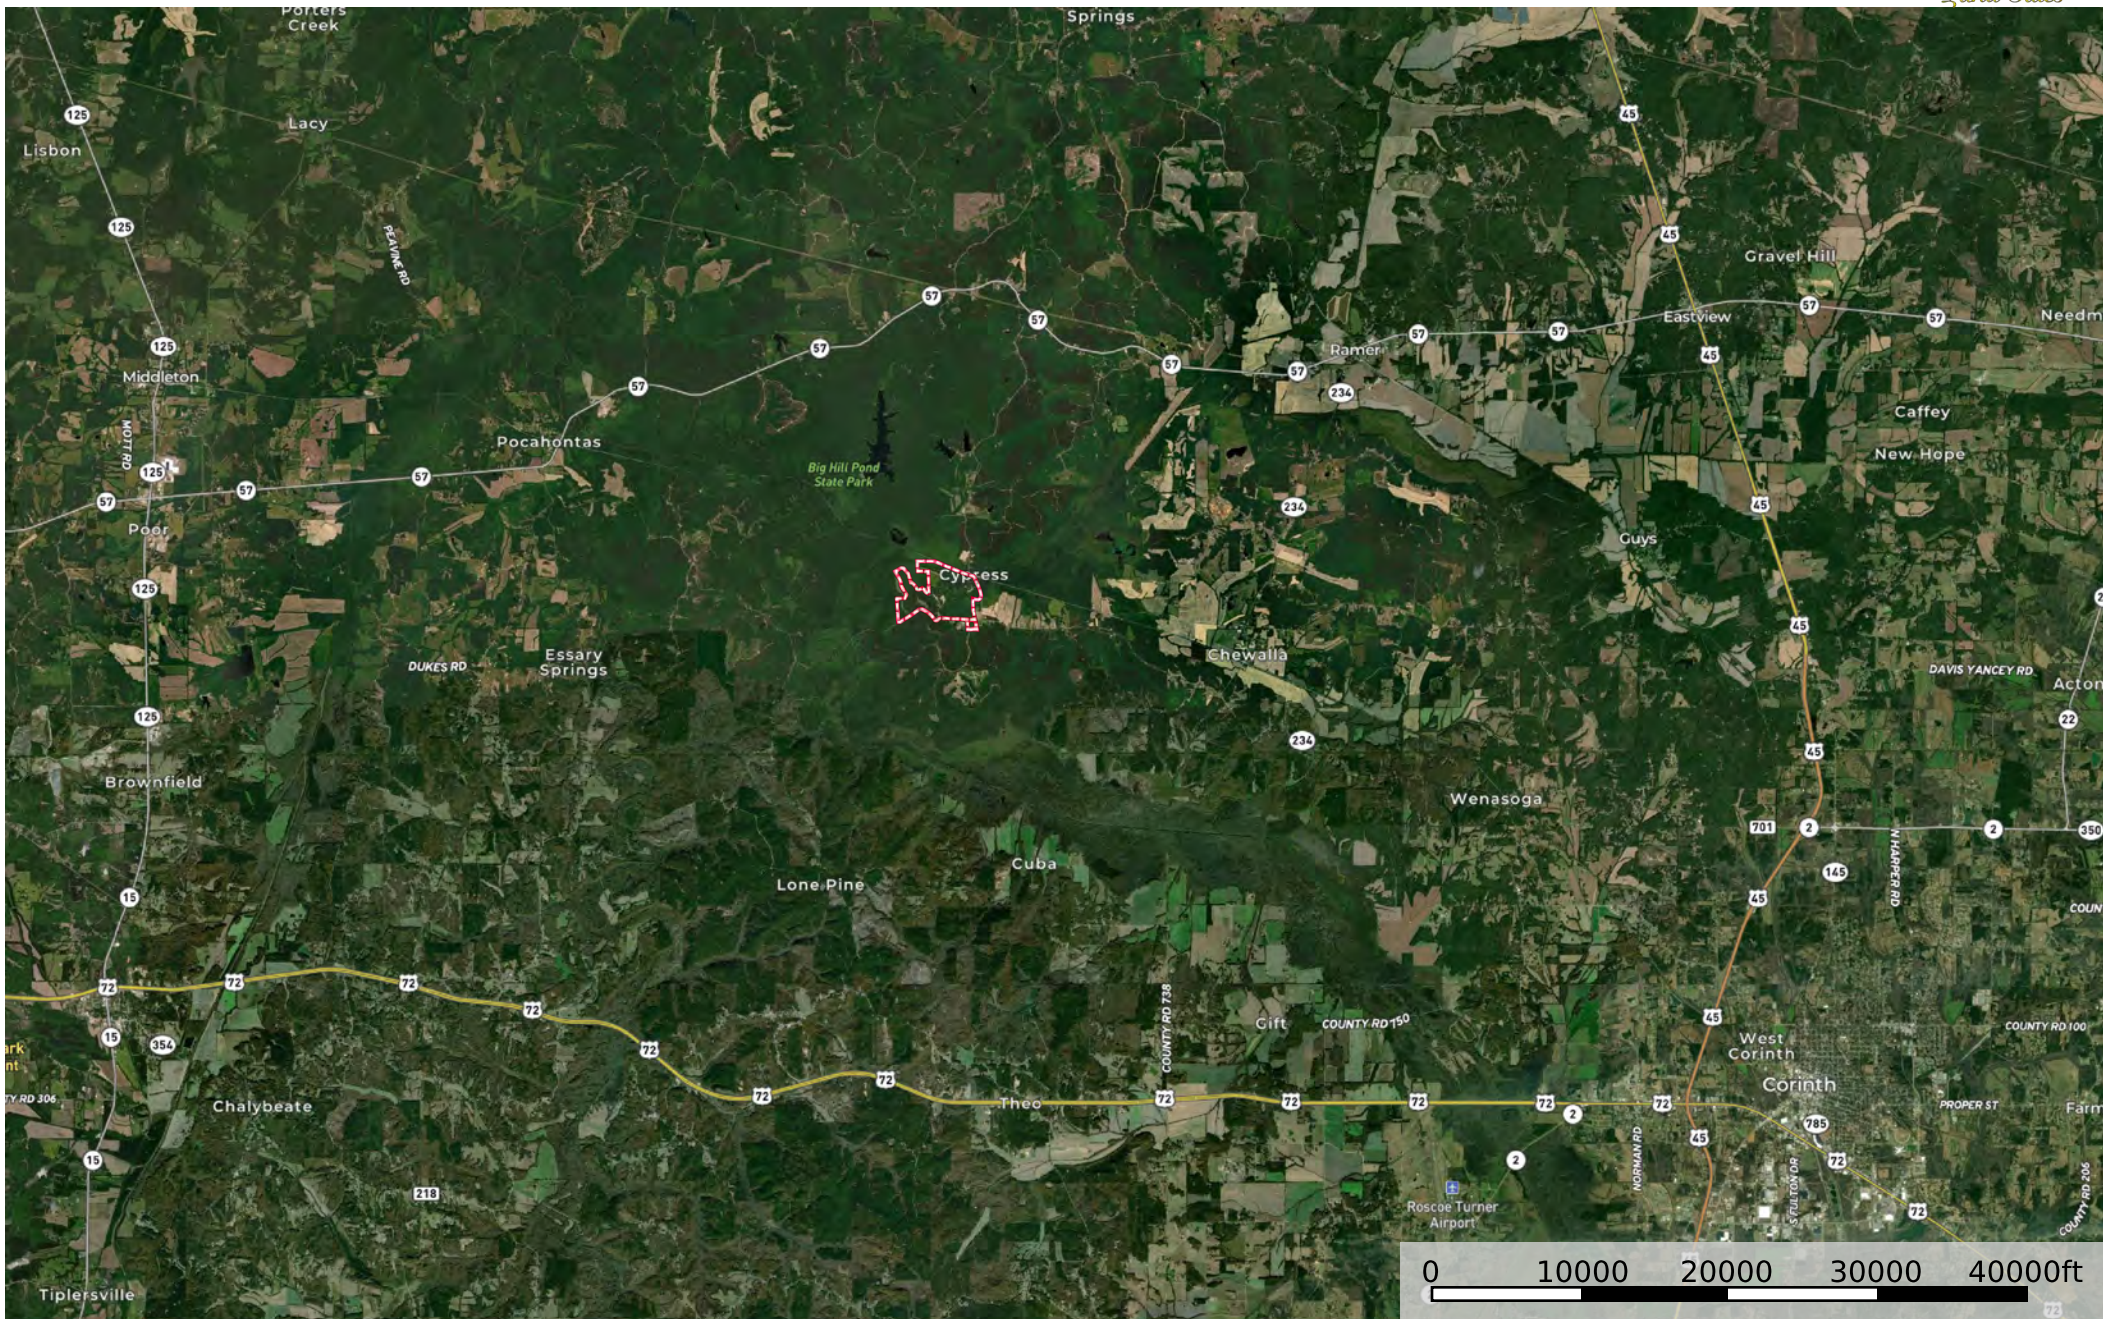

# Cypress Tank Farm

McNairy County, Tennessee, 365 AC +/-

Boundary