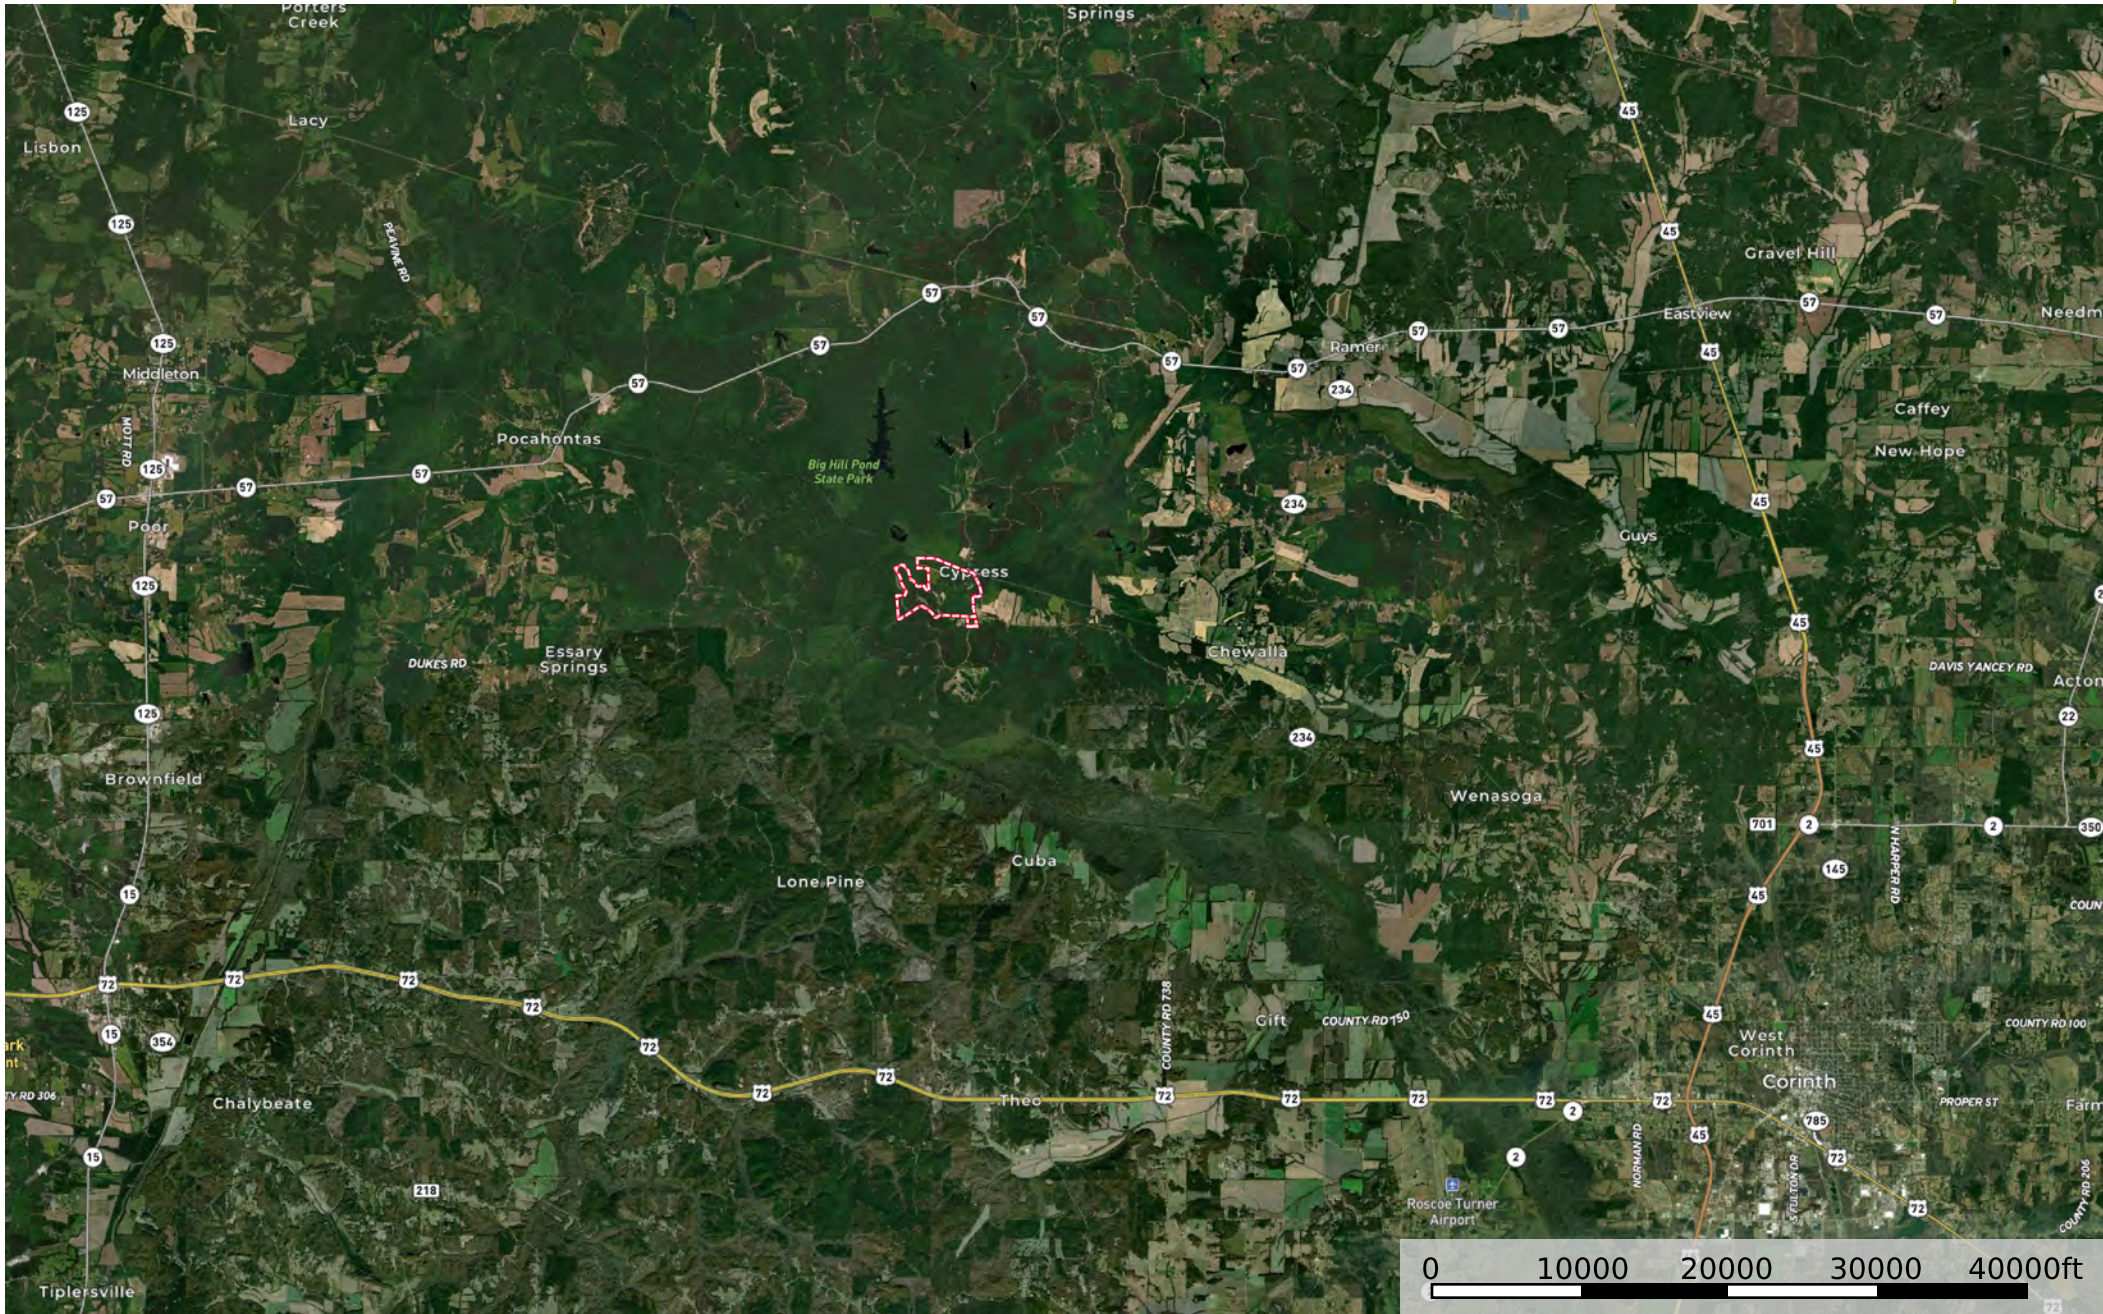

Cypress Tank Farm

McNairy County, Tennessee, 365 AC +/-

Cypress Tank Farm

 Boundary

Cypress Tank Farm

McNairy County, Tennessee, 365 AC +/-

Boundary

Boundary

Boundary