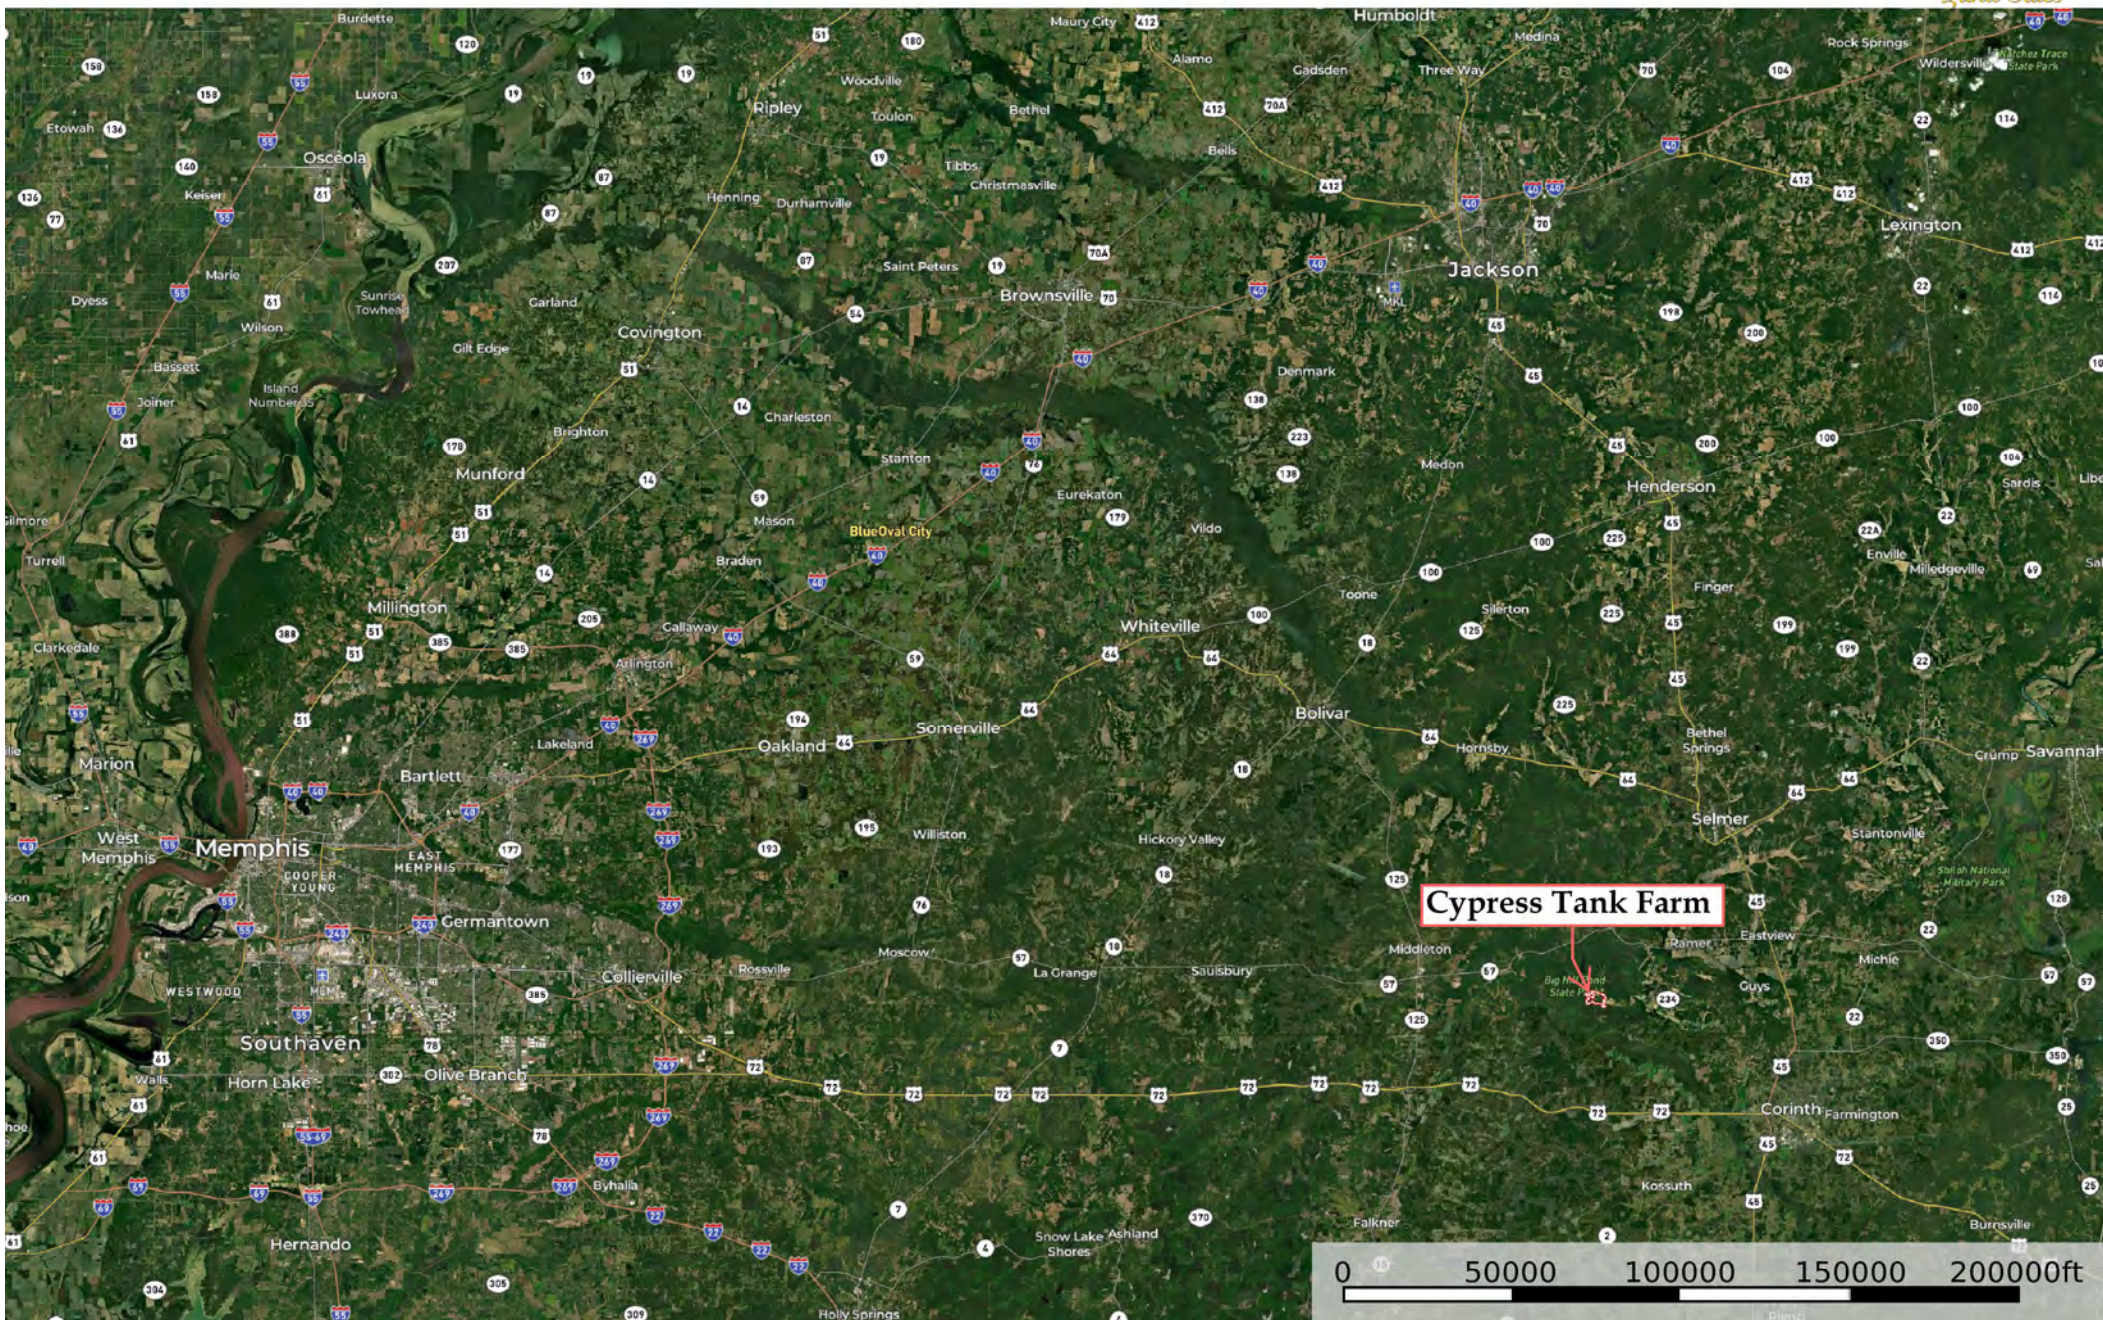

Cypress Tank Farm

McNairy County, Tennessee, 365 AC +/-

Cypress Tank Farm

 Boundary

Cypress Tank Farm

McNairy County, Tennessee, 365 AC +/-

Boundary

Boundary

Boundary