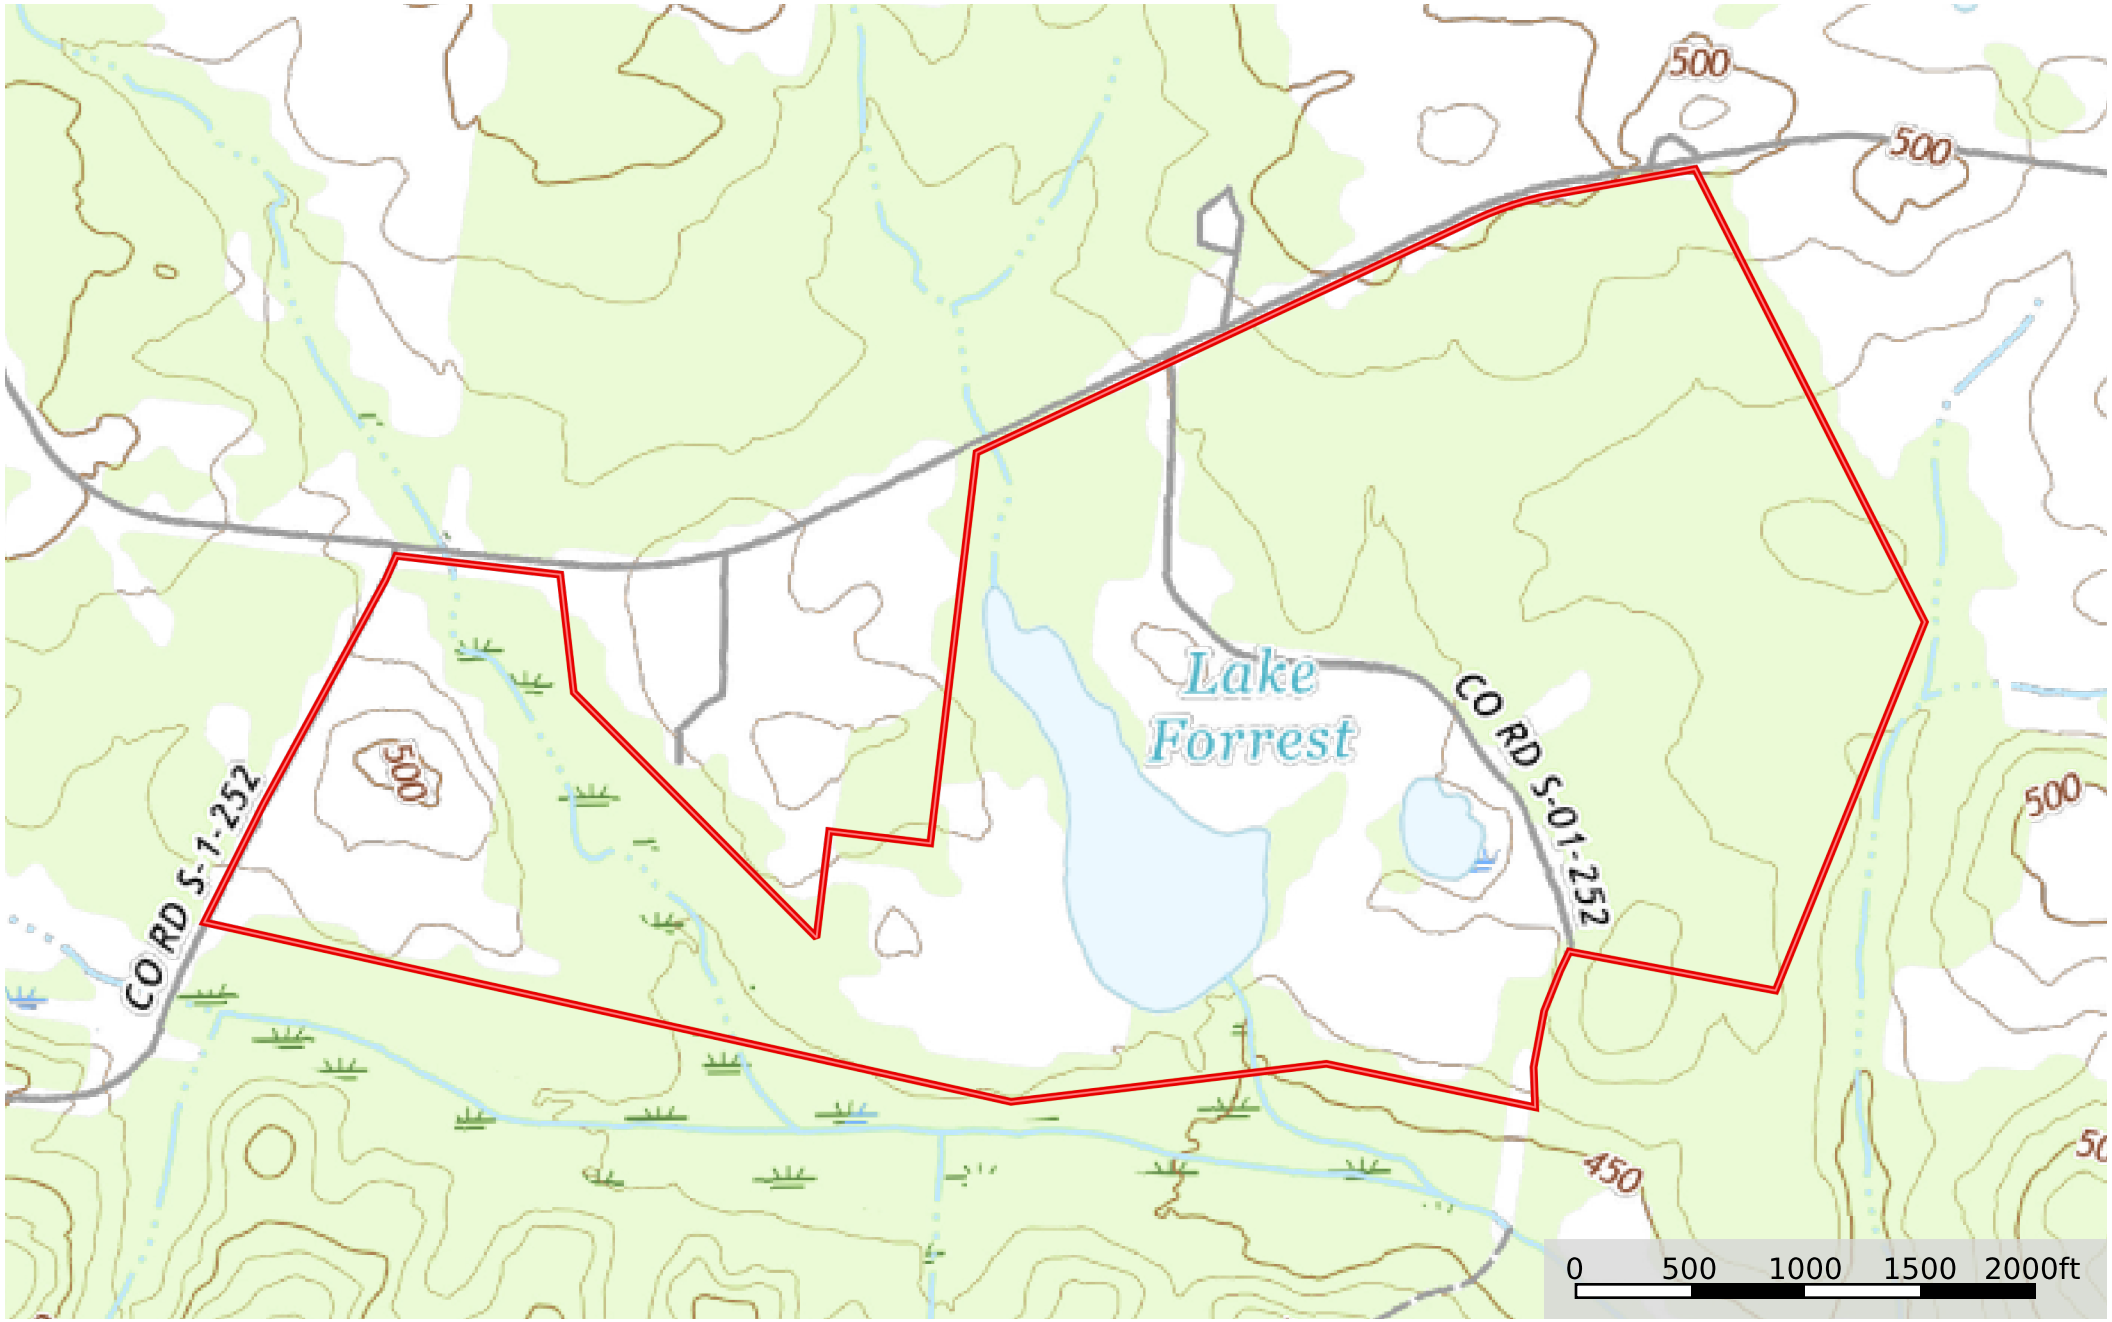

Lake Forest

Abbeville County, South Carolina, 379.34 AC +/-

 Boundary