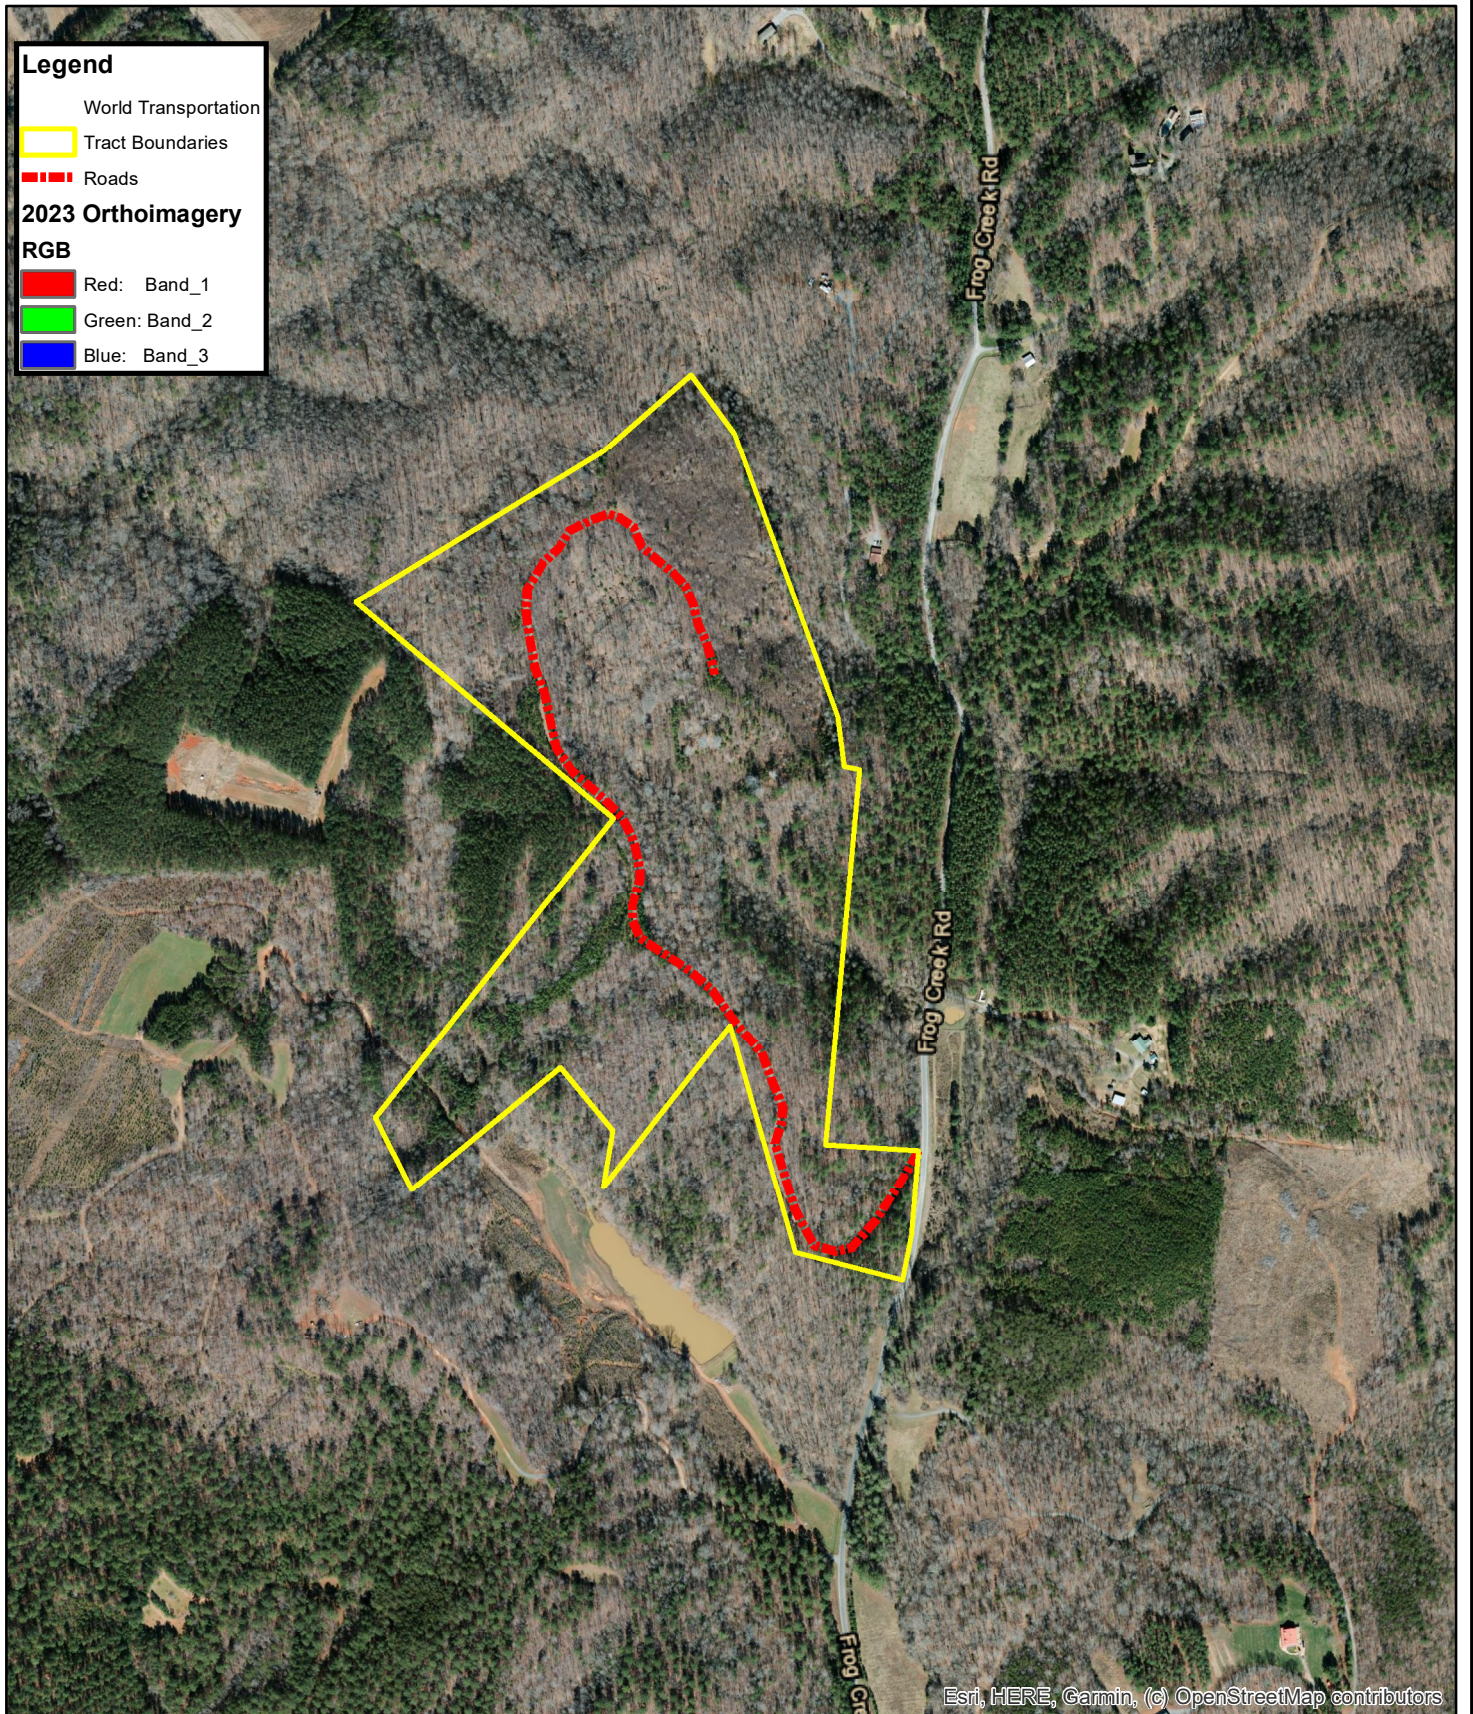

Legend

World Transportation

 Tract Boundaries

 Roads

2023 Orthoimagery

RGB

 Red: Band_1

 Green: Band_2

 Blue: Band_3

Esri, HERE, Garmin, (c) OpenStreetMap contributors

Owners and owner's agents make no claims as to the accuracy of this map. Map is not a survey!

SOUTHEASTERN FORESTRY
Managing your forests for the future

660 0 660 Feet

Michael Rhyne Parker
Aerial Photo 2023
Tract Name: Frog Creek Property
TMS #119794 & 1621963
66.36± Plat Acres
Rutherford County, NC
June, 2024