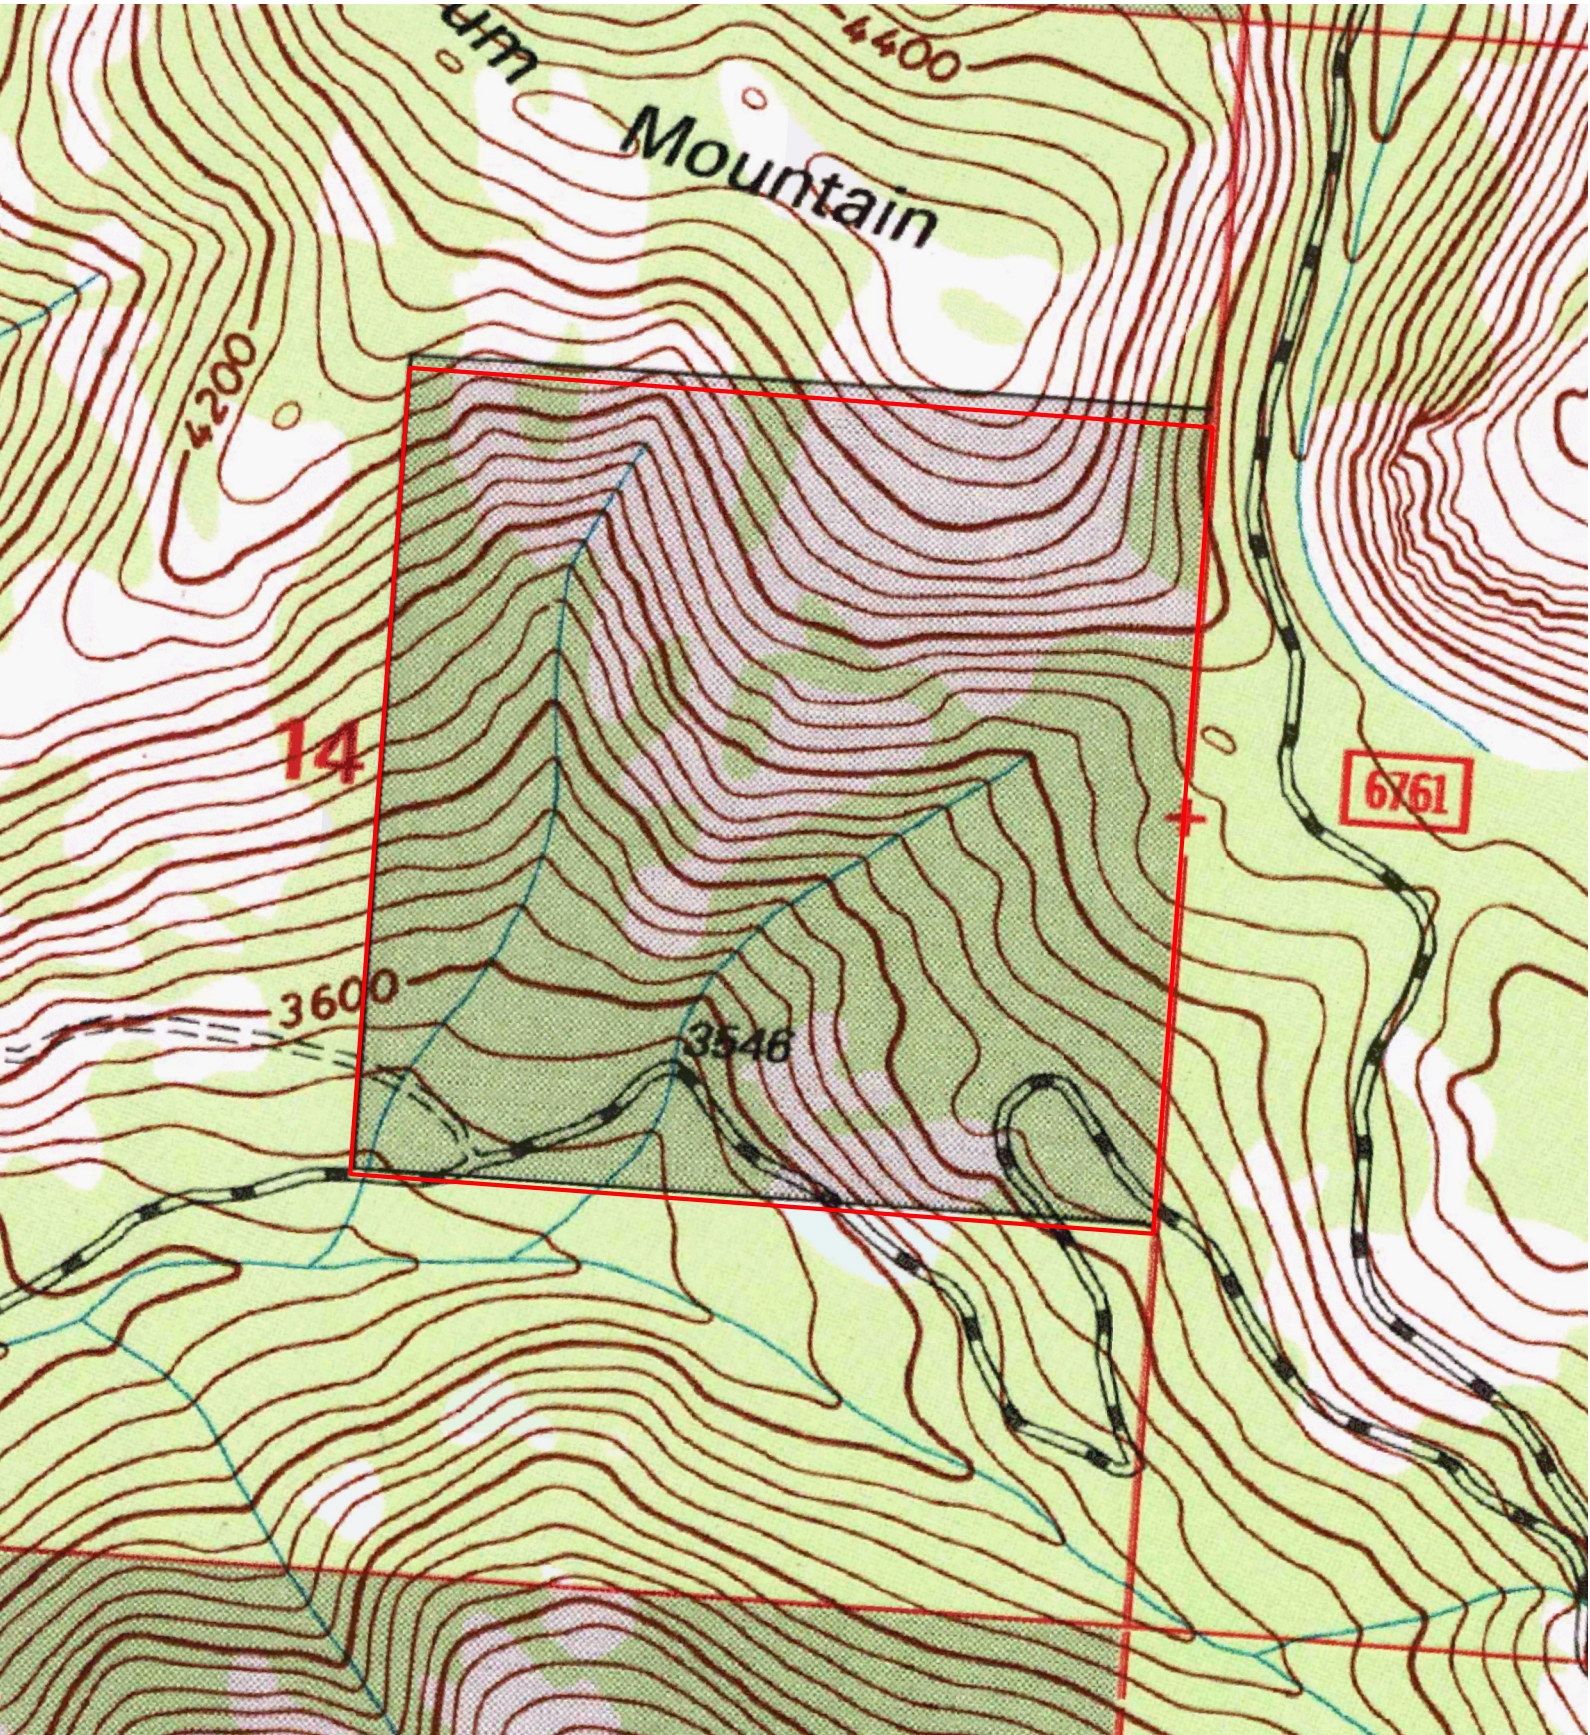

Fosseum Mountain Tract
Lincoln County, MT
+/- 160 Acres

0

0.25

0.5 mi

Fosseum Mountain Tract
Lincoln County, MT
+/- 160 Acres

0

0.25

0.5 mi