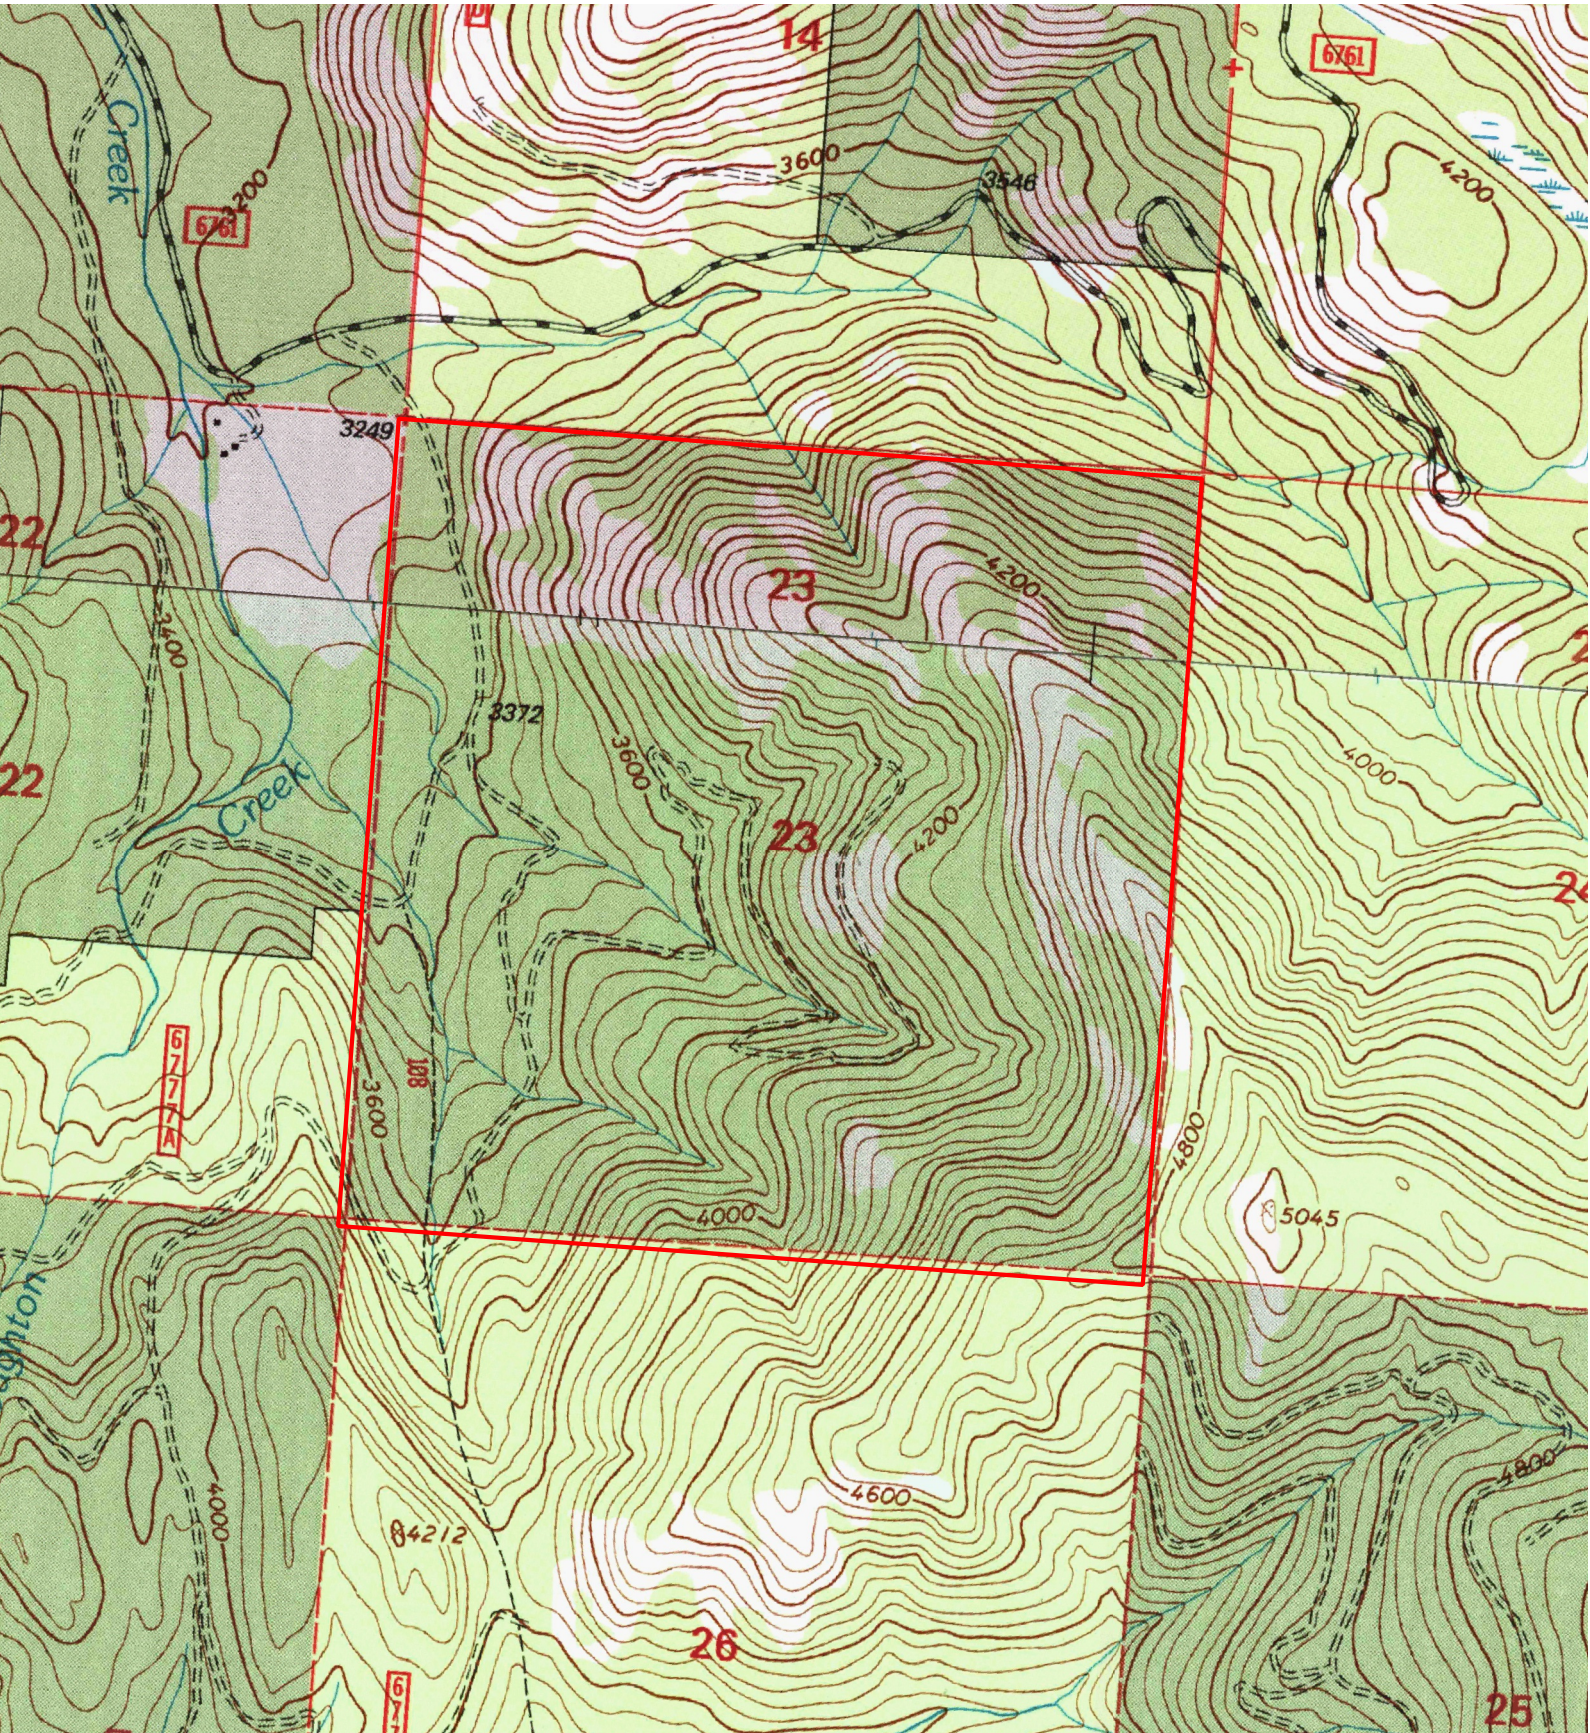

Houghton Owl Tract
Lincoln County, MT
+/- 640 Acres

0

0.5

1 mi

Houghton Owl Tract

Lincoln County, MT

+/- 640 Acres

0

0.5

1 mi