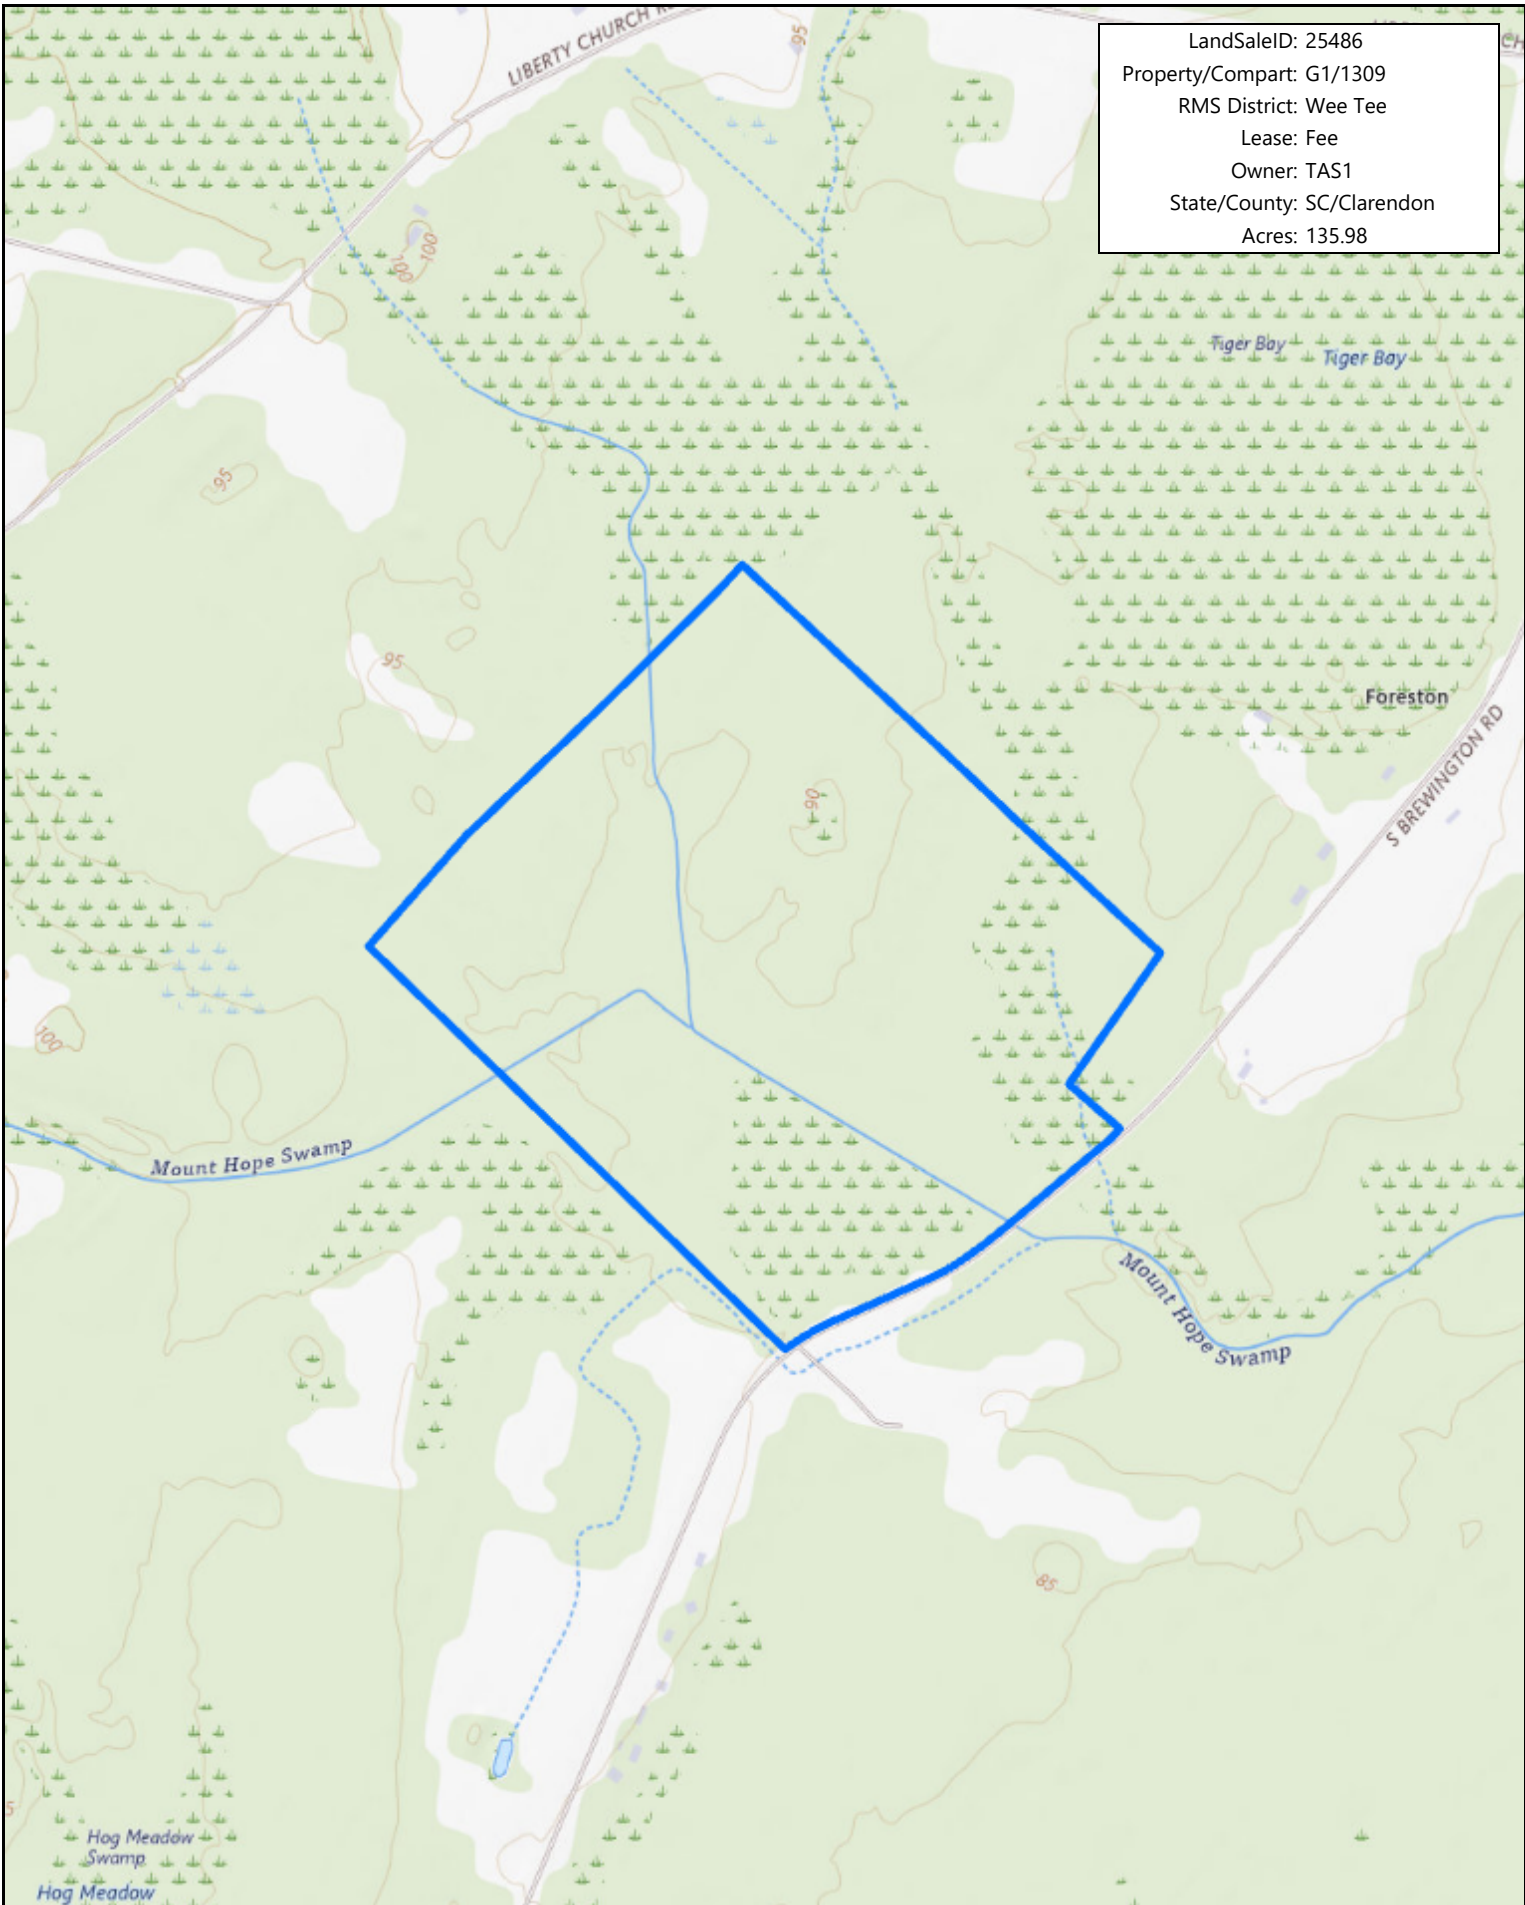

LandSaleID: 25486
Property/Compart: G1/1309
RMS District: Wee Tee
Lease: Fee
Owner: TAS1
State/County: SC/Clarendon
Acres: 135.98

1:10000

1 inch equals 0.16 miles

This map is not warranted for completeness or accuracy