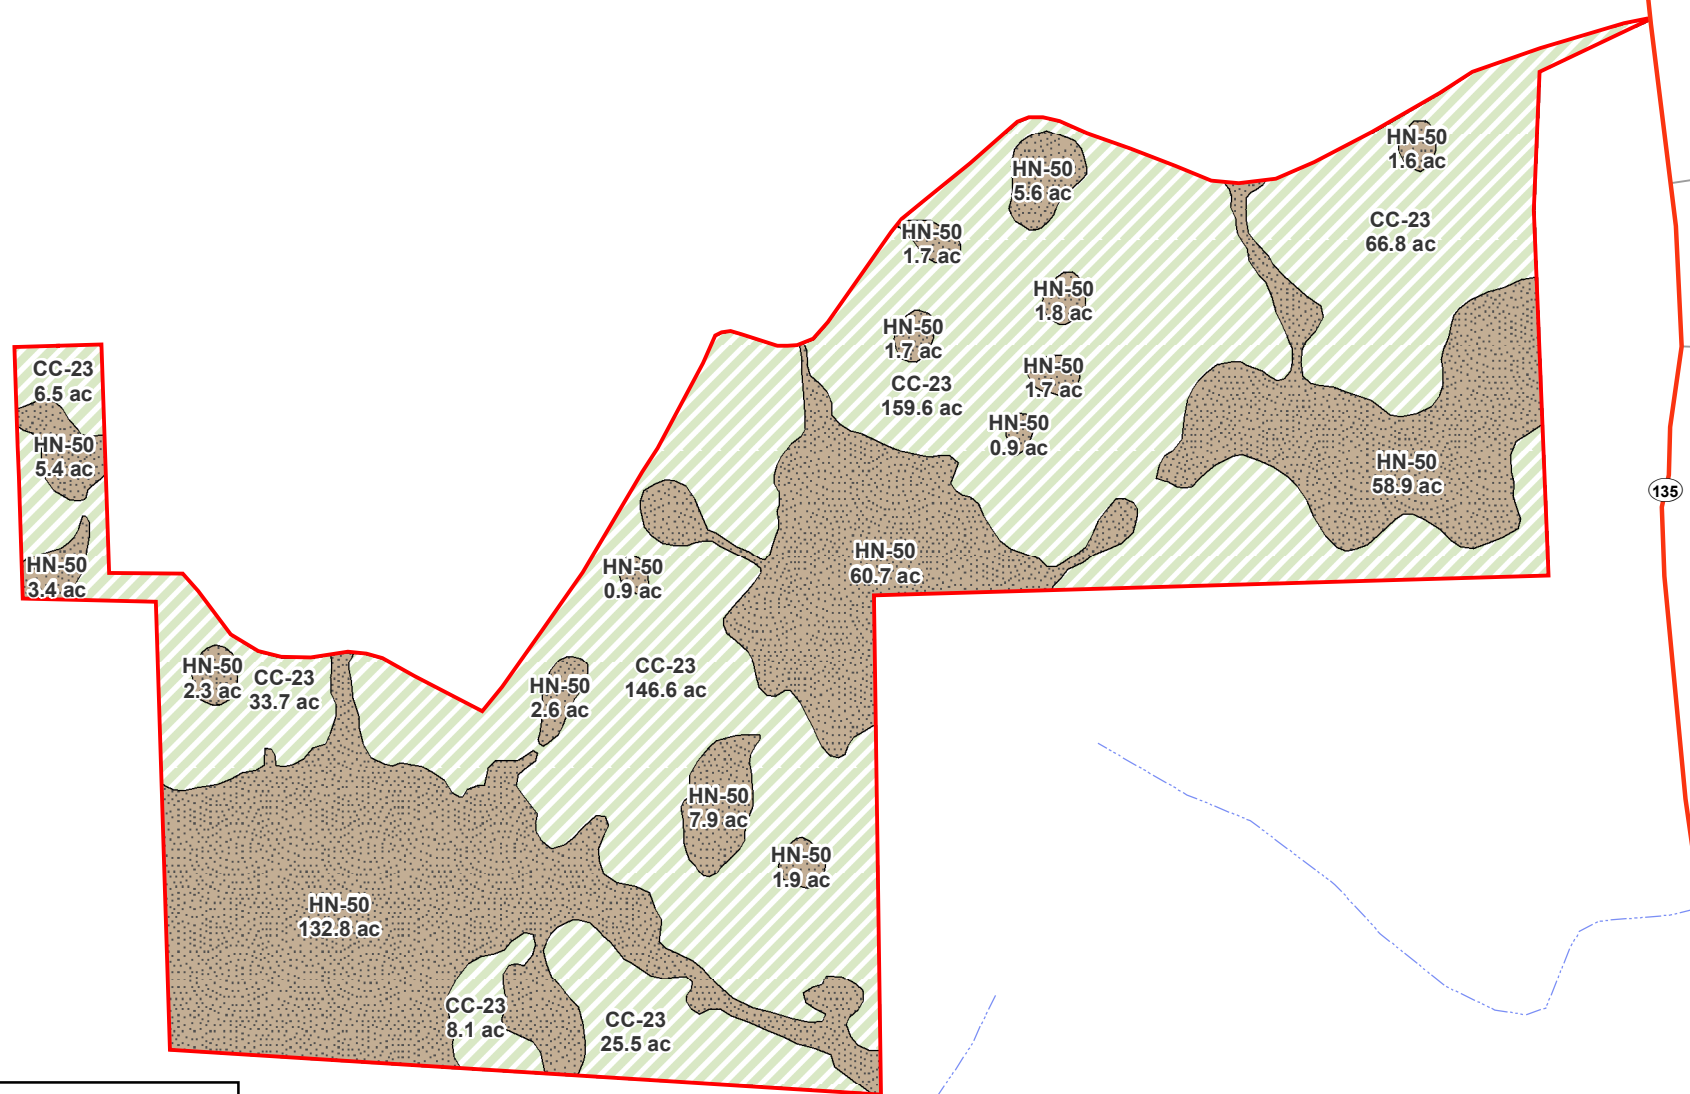

**JONES TRACT**  
Echols County, GA  
Total Acres: ±738.65

**Legend**

- Clearcut
- Hardwood Nonconvertible

**FRC** FOREST RESOURCE CONSULTANTS, INC.  
WWW.FRC.US.COM

Date: May 14, 2024

Old Statenville Rd