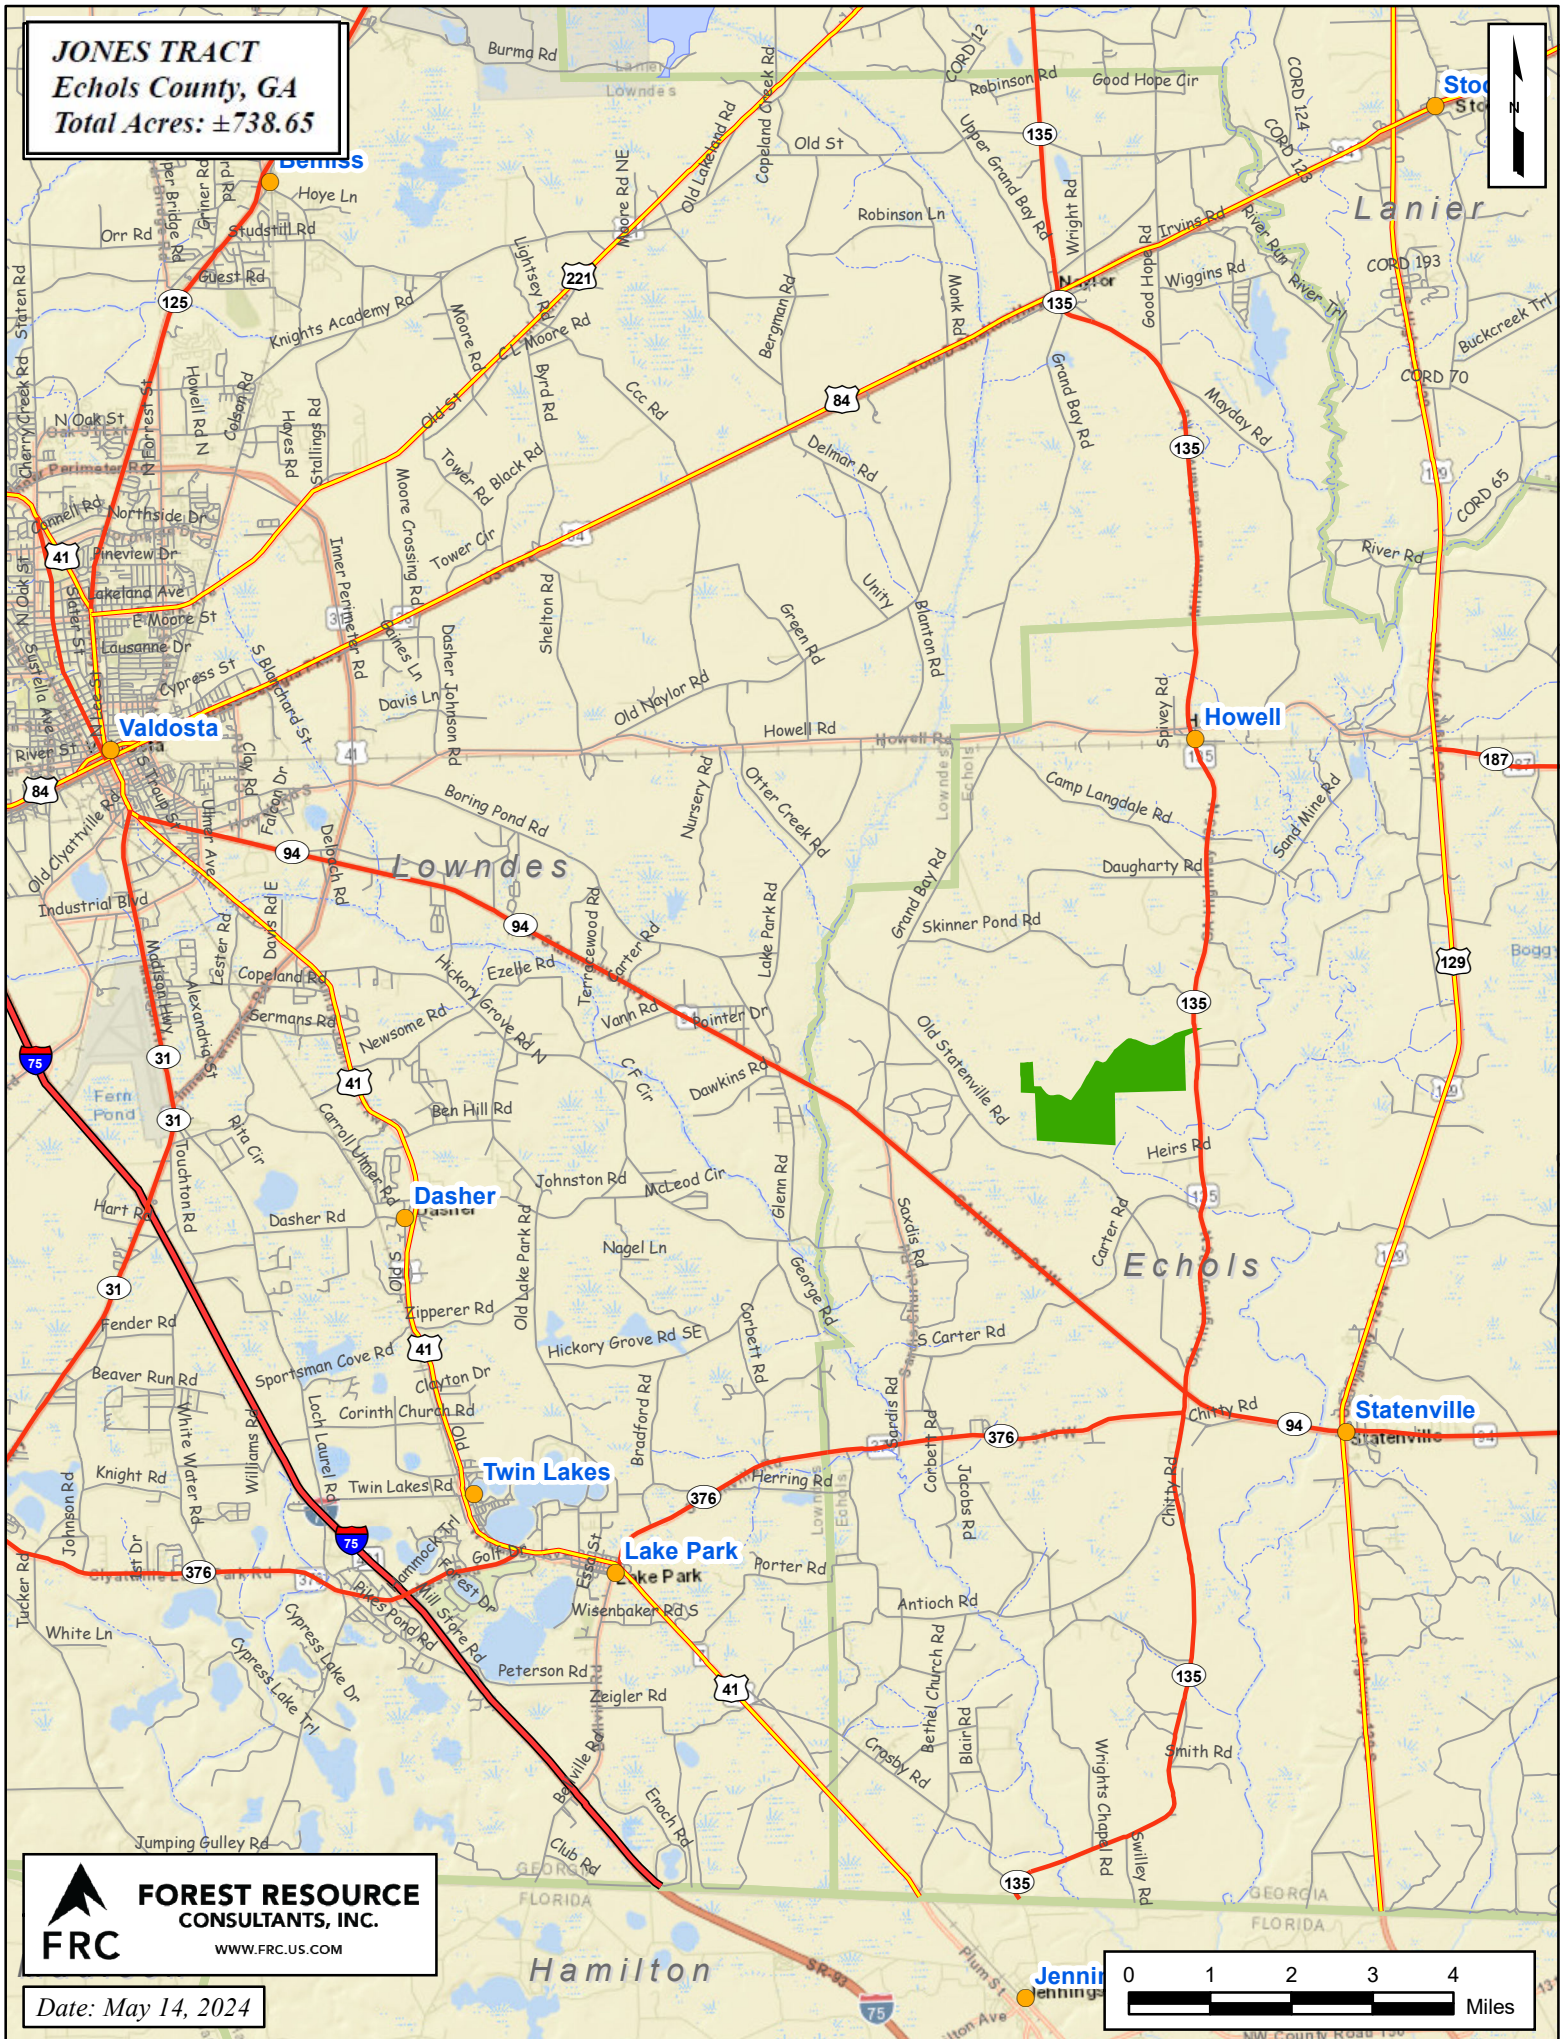

JONES TRACT
Echols County, GA
Total Acres: ±738.65

 **FOREST RESOURCE CONSULTANTS, INC.**
WWW.FRC.US.COM

Date: May 14, 2024