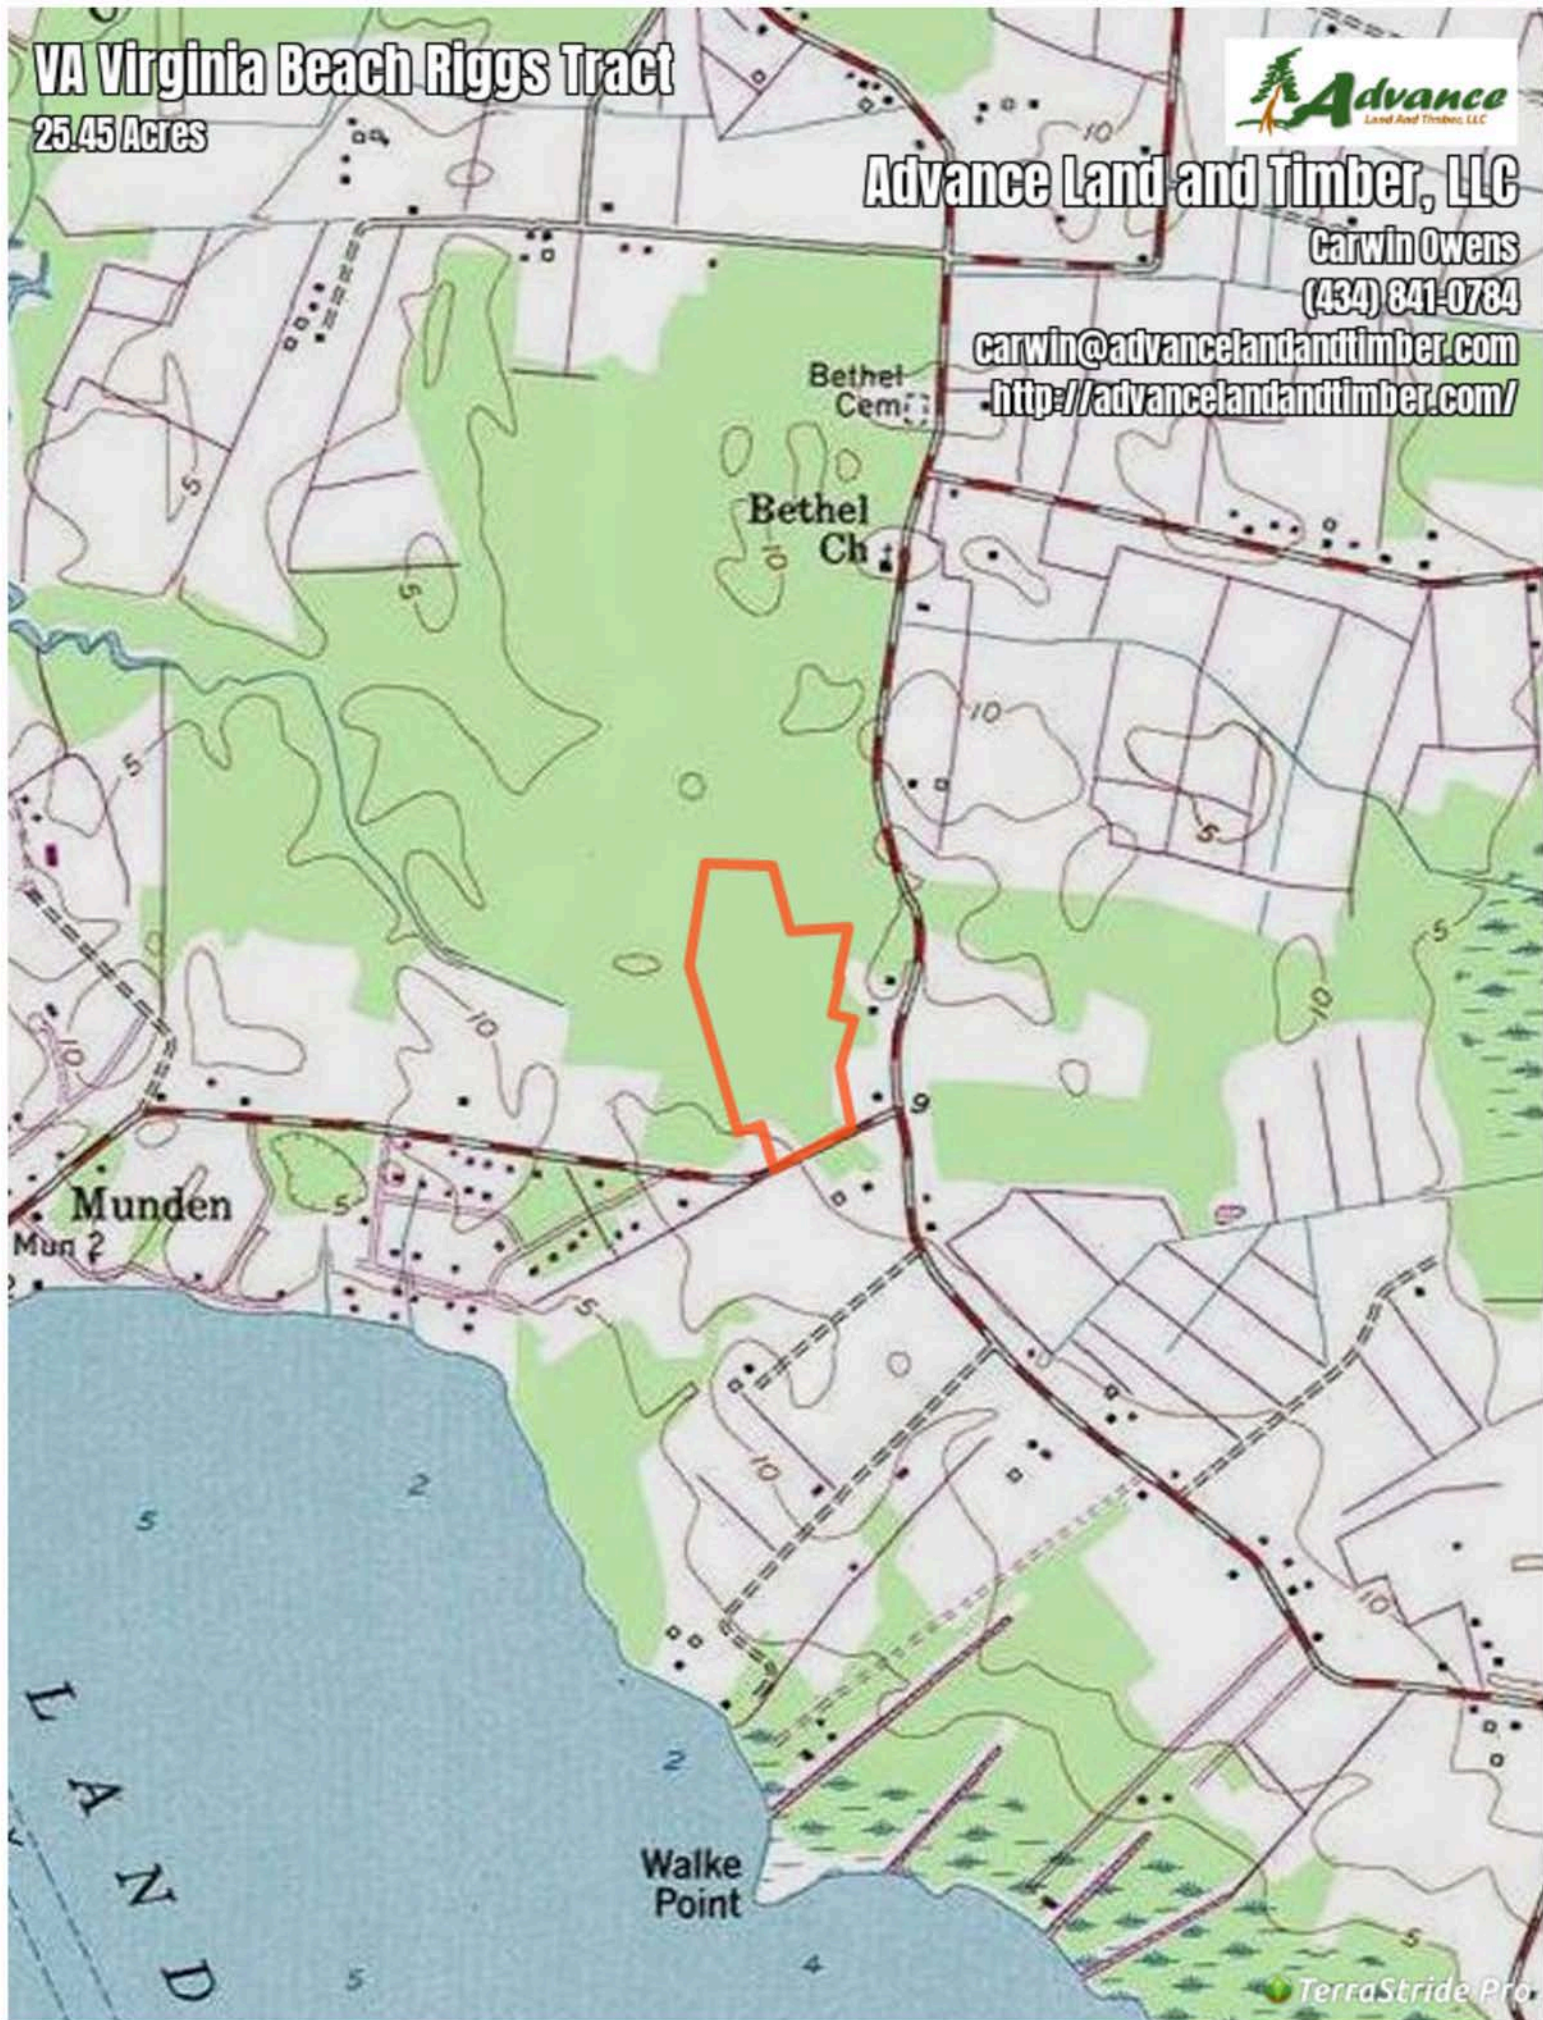

VA Virginia Beach Riggs Tract

25.45 Acres

Advance Land and Timber, LLC

Carwin Owens

(434) 841-0784

carwin@advancelandandtimber.com

<http://advancelandandtimber.com/>

Walke Point

TerraStride Pro