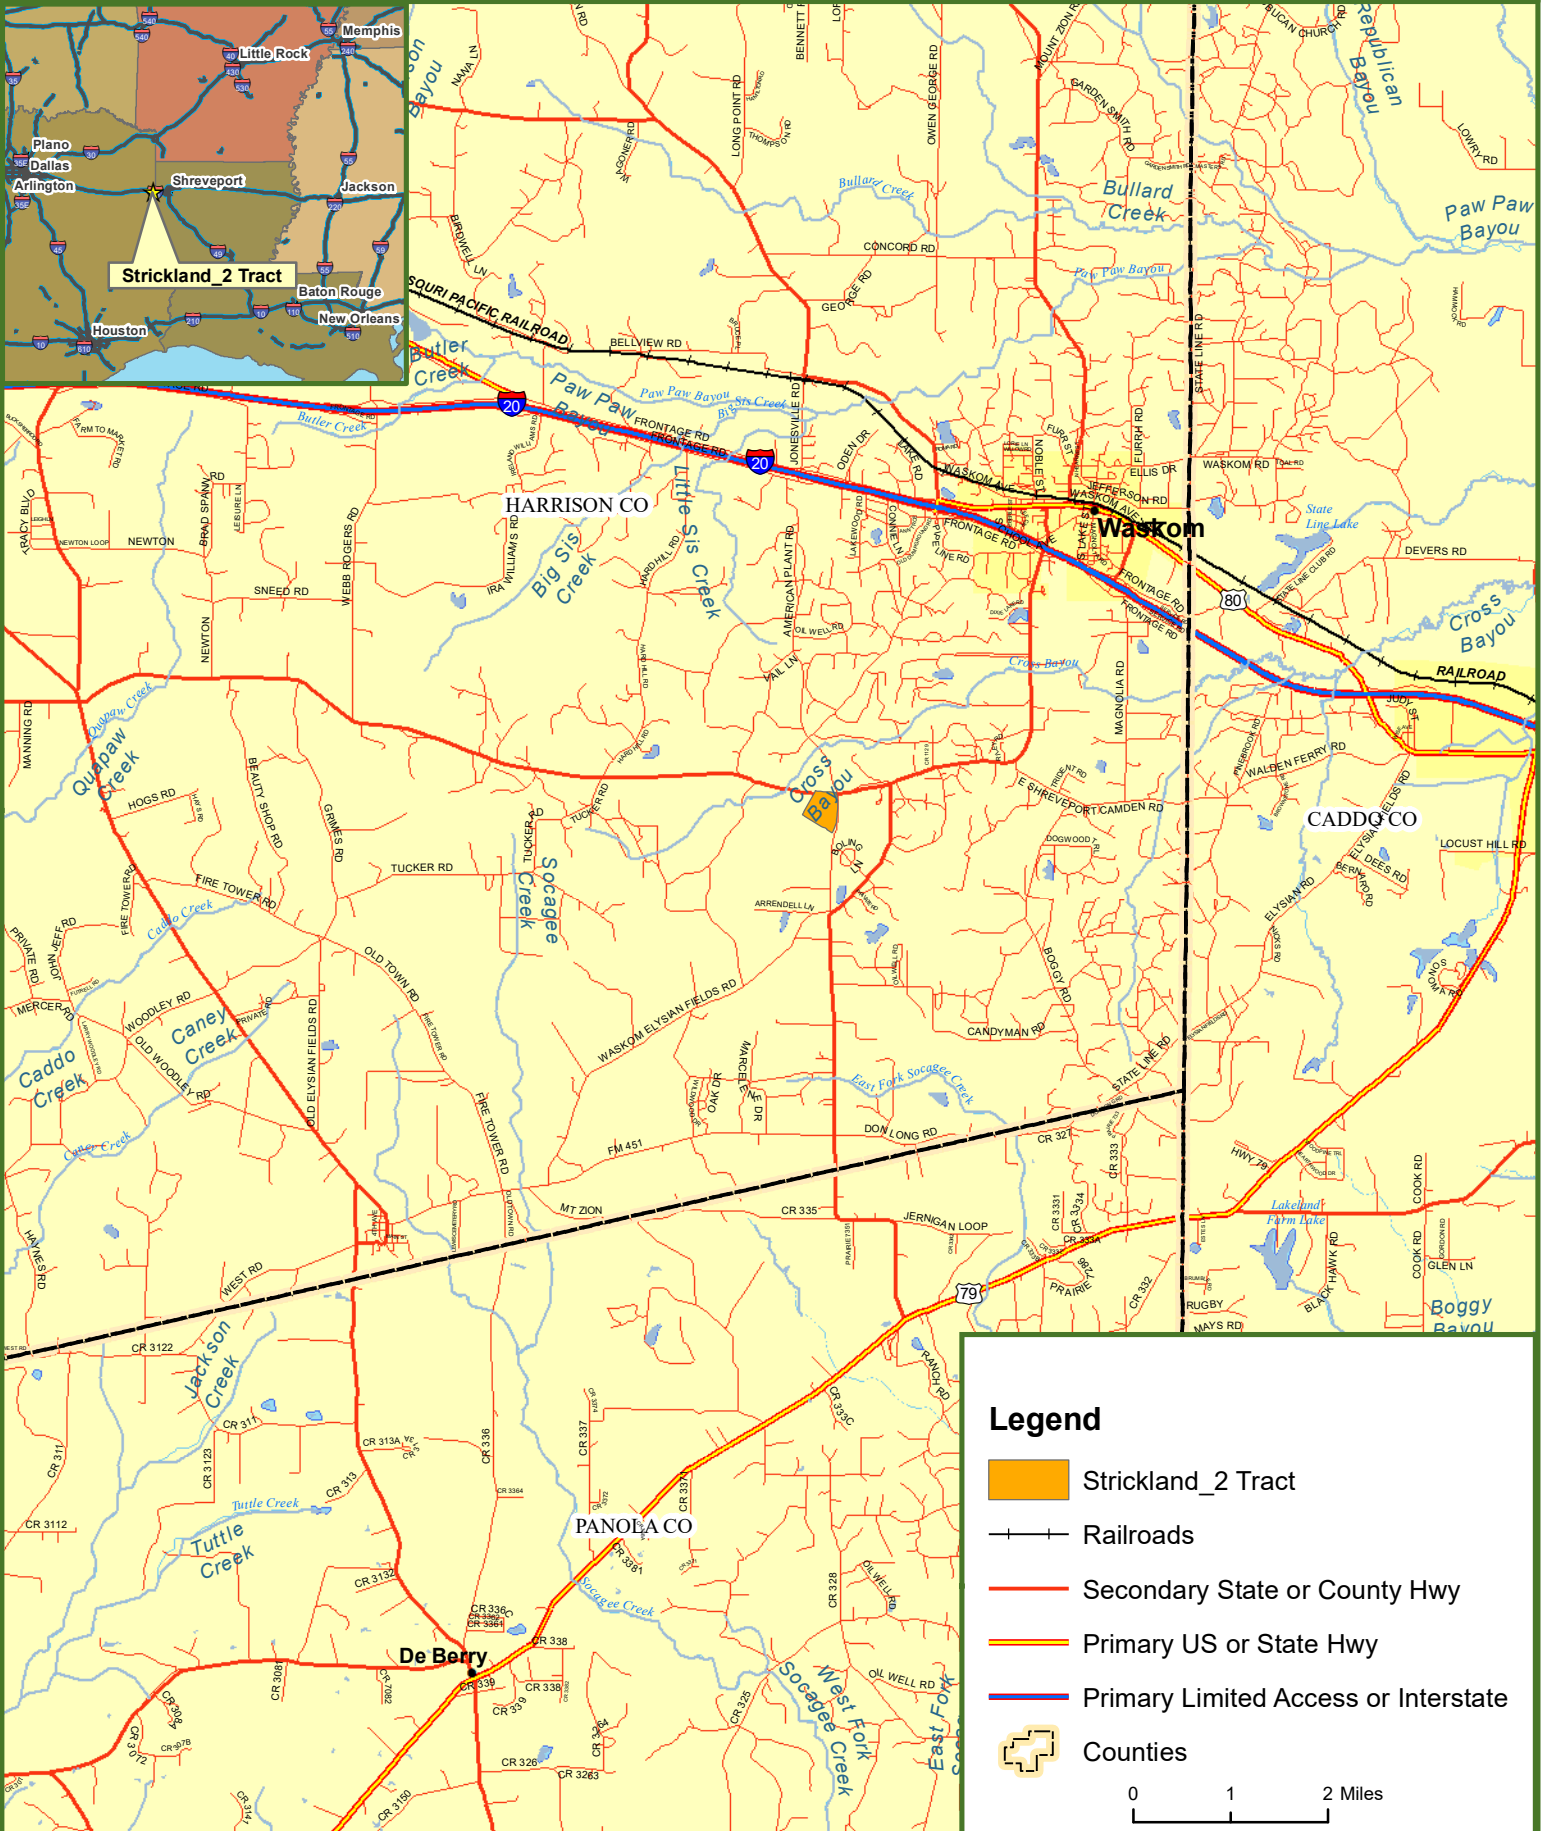

# Locus Map Strickland\_2 Tract Harrison County, TX 67.00 ± Acres

### Legend

-  Strickland\_2 Tract
-  Railroads
-  Secondary State or County Hwy
-  Primary US or State Hwy
-  Primary Limited Access or Interstate
-  Counties

## Harrison County, TX

67.00 ± Acres

## Harrison County, TX

67.00 ± Acres

**This is Not A Survey**

This map was produced from information supplied by the seller and the use of aerial photography. The boundary lines portrayed on this map are approximate and could be different than the actual location of the boundaries found in the field.