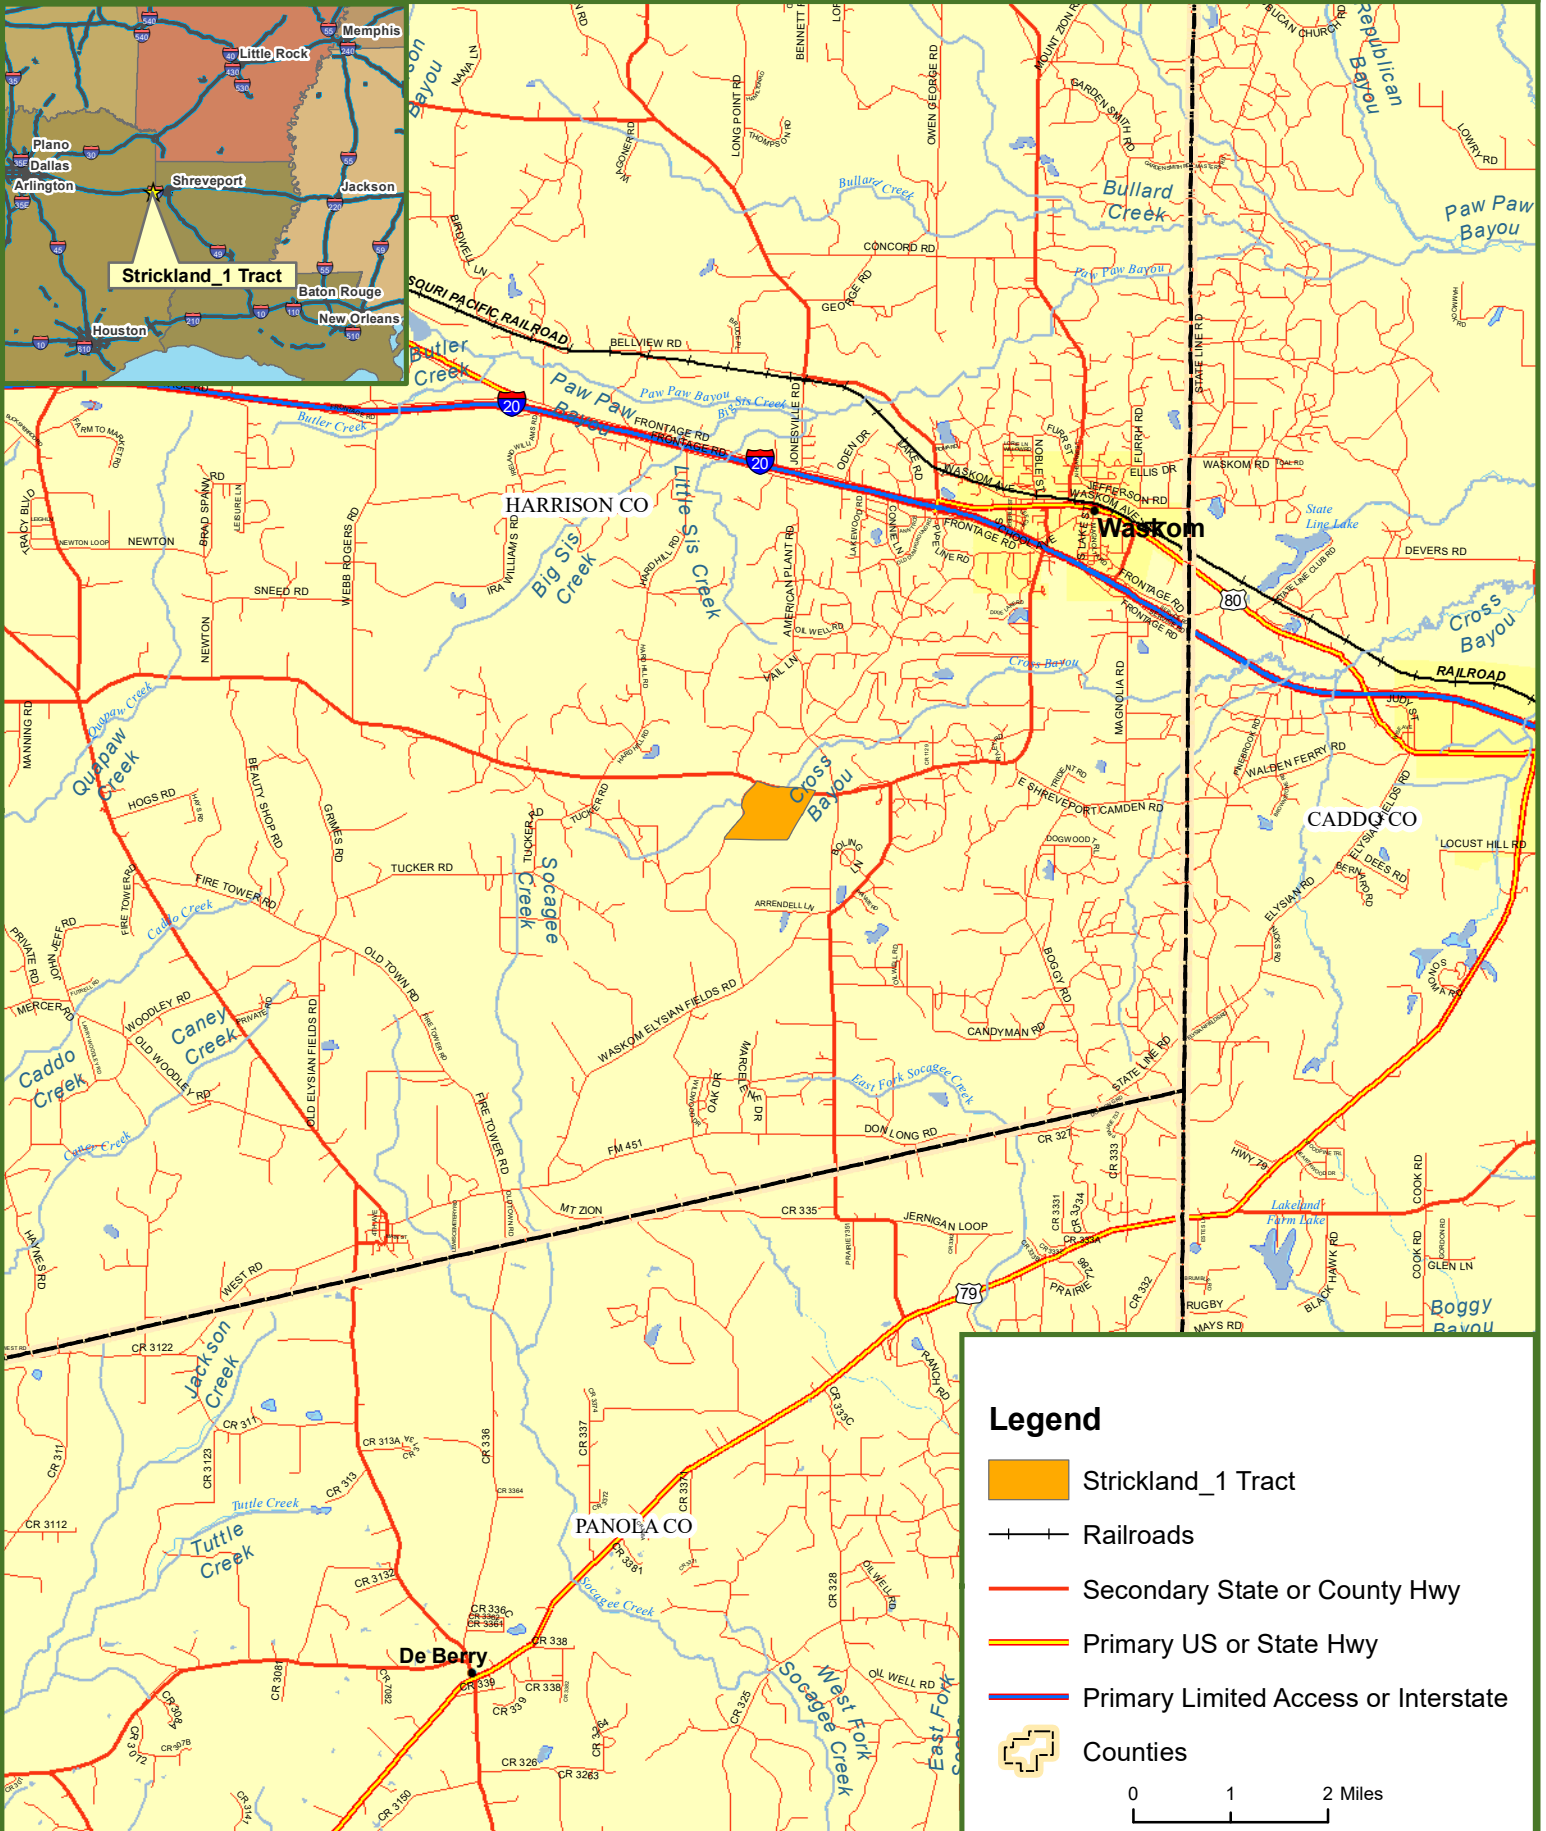

# Locus Map Strickland\_1 Tract Harrison County, TX 227.00 ± Acres

### Legend

- Strickland\_1 Tract
- Railroads
- Secondary State or County Hwy
- Primary US or State Hwy
- Primary Limited Access or Interstate
- Counties

## Harrison County, TX

227.00 ± Acres

**This is Not A Survey**