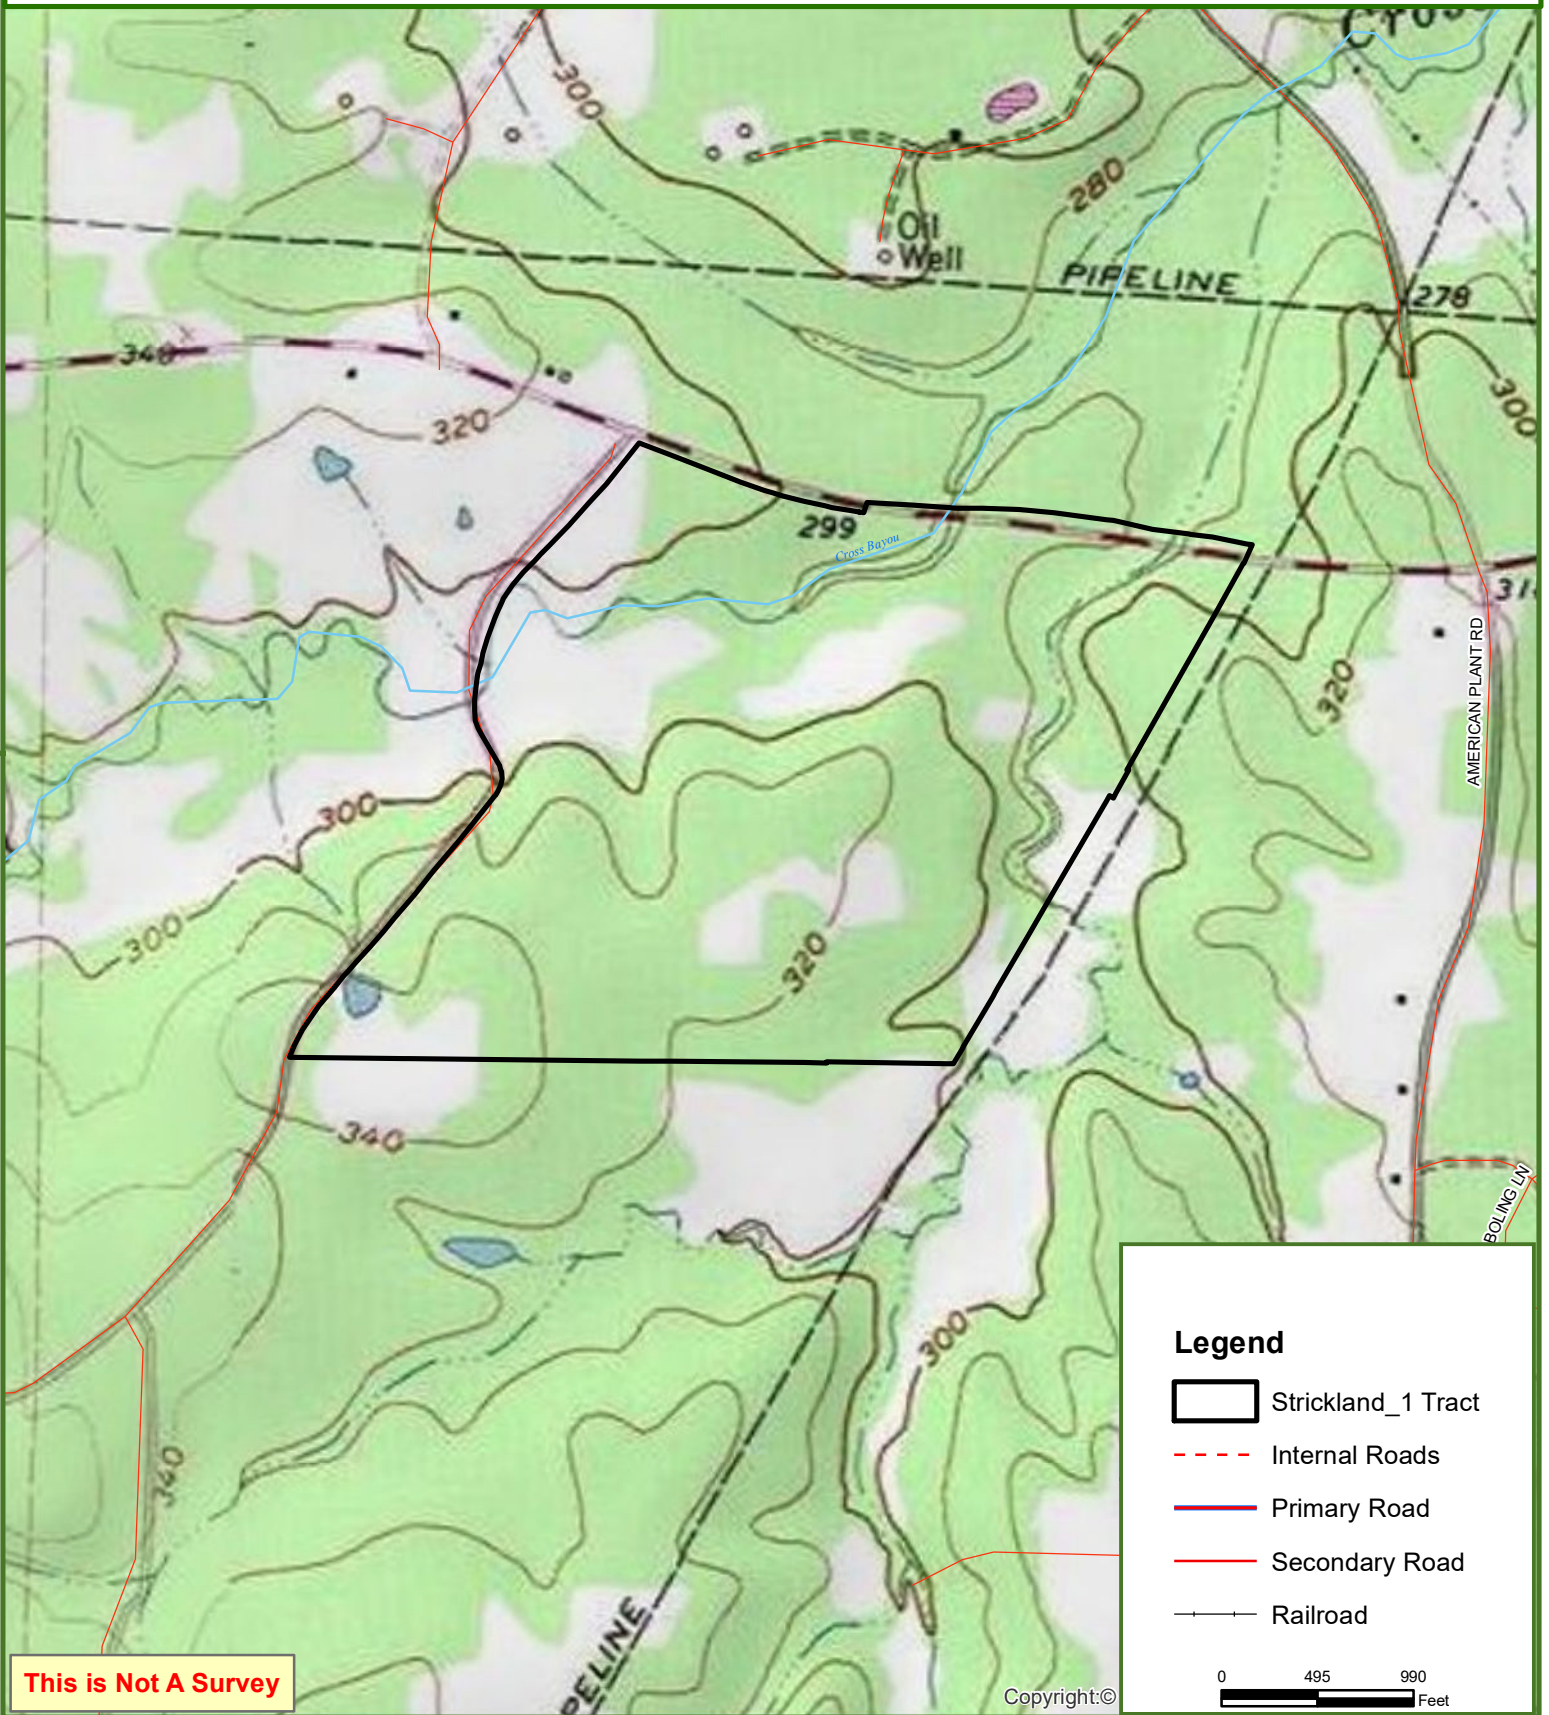

Strickland_1 Tract

Harrison County, TX

227.00 ± Acres

This is Not A Survey

This map was produced from information supplied by the seller and the use of aerial photography. The boundary lines portrayed on this map are approximate and could be different than the actual location of the boundaries found in the field.