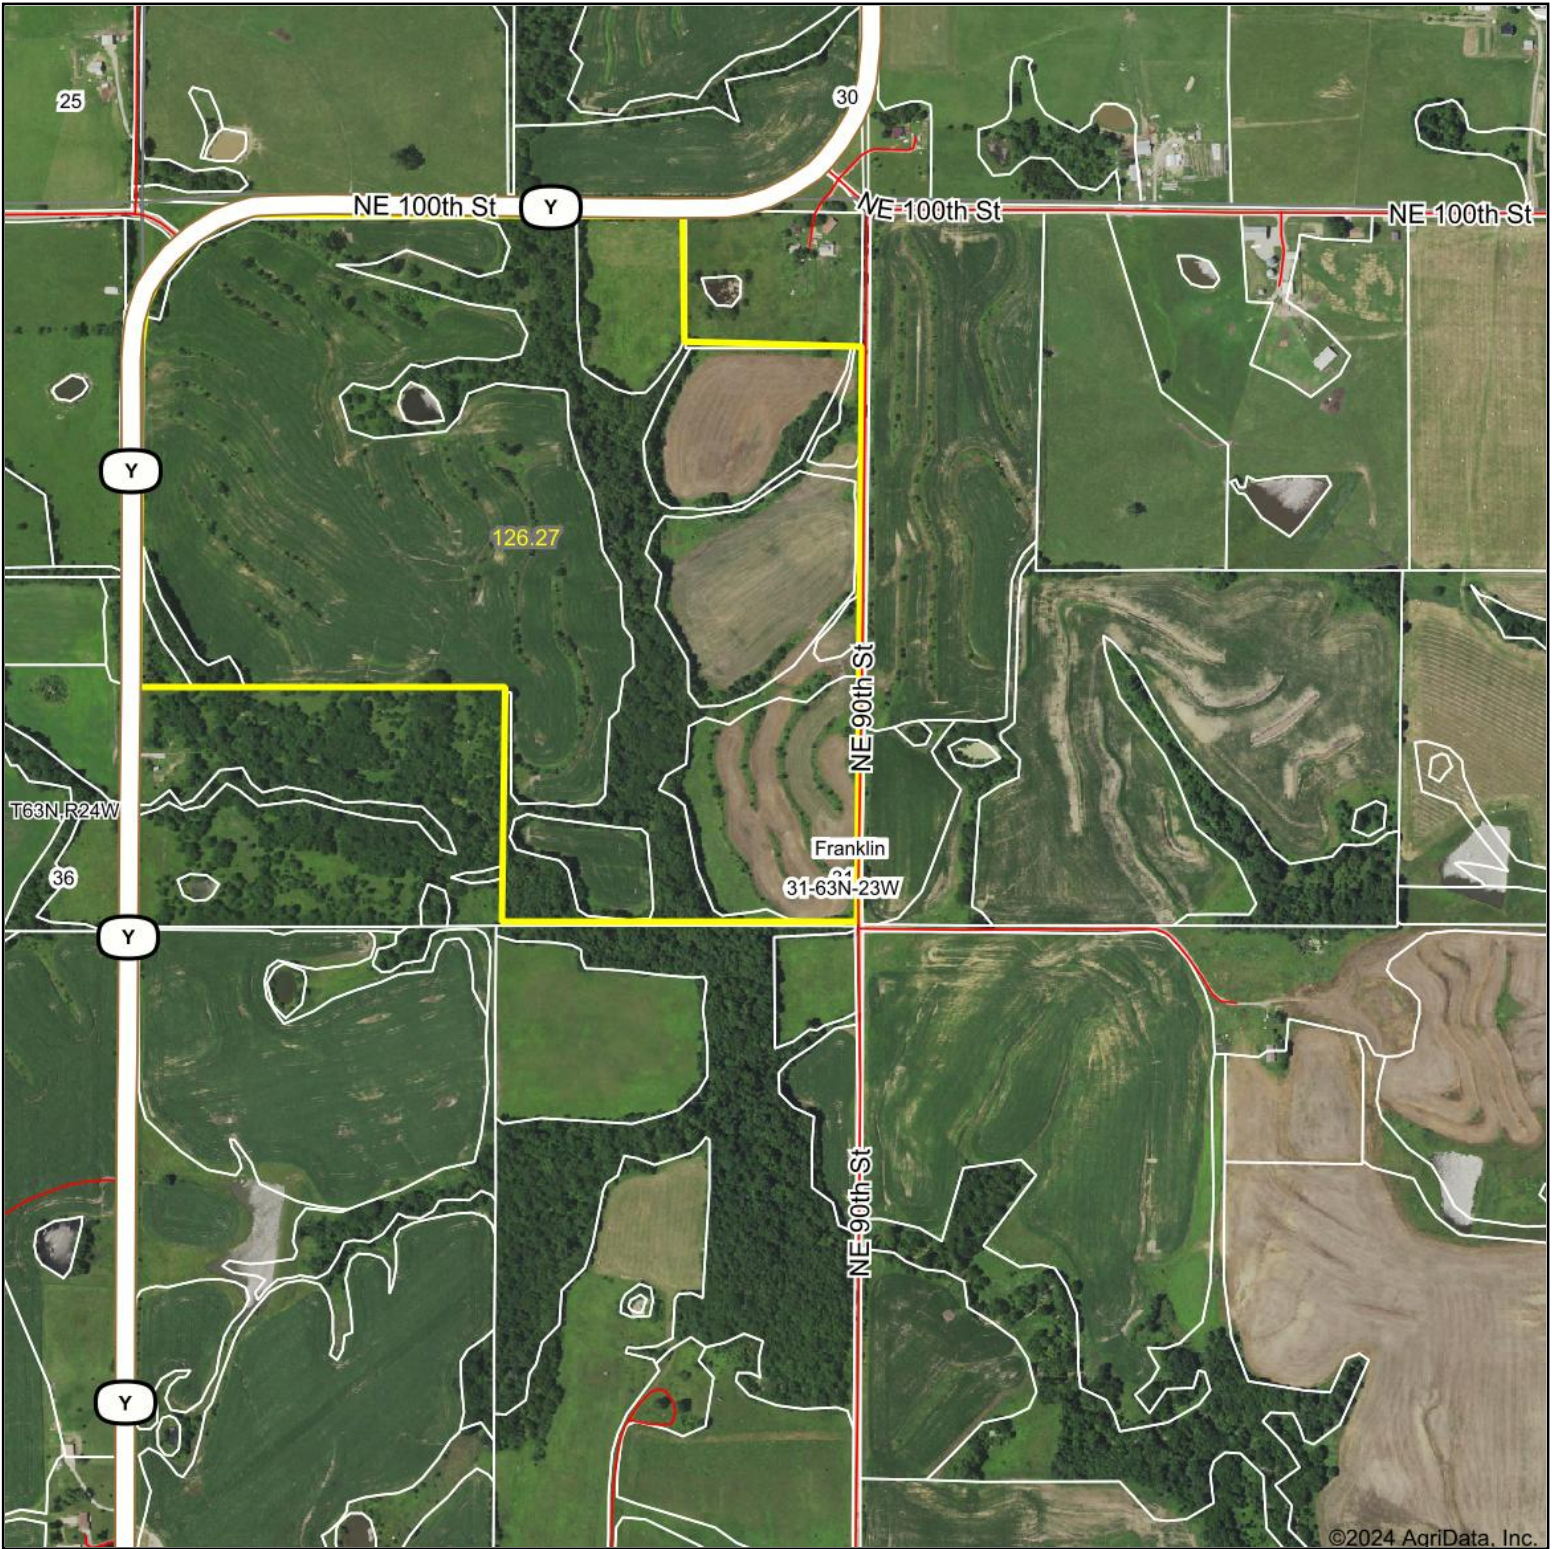

Aerial Map

©2024 AgriData, Inc.

Boundary Center: 40° 13' 3.6, -93° 31' 58.09

31-63N-23W
Grundy County
Missouri

8/21/2024

Field borders provided by Farm Service Agency as of 5/21/2008.