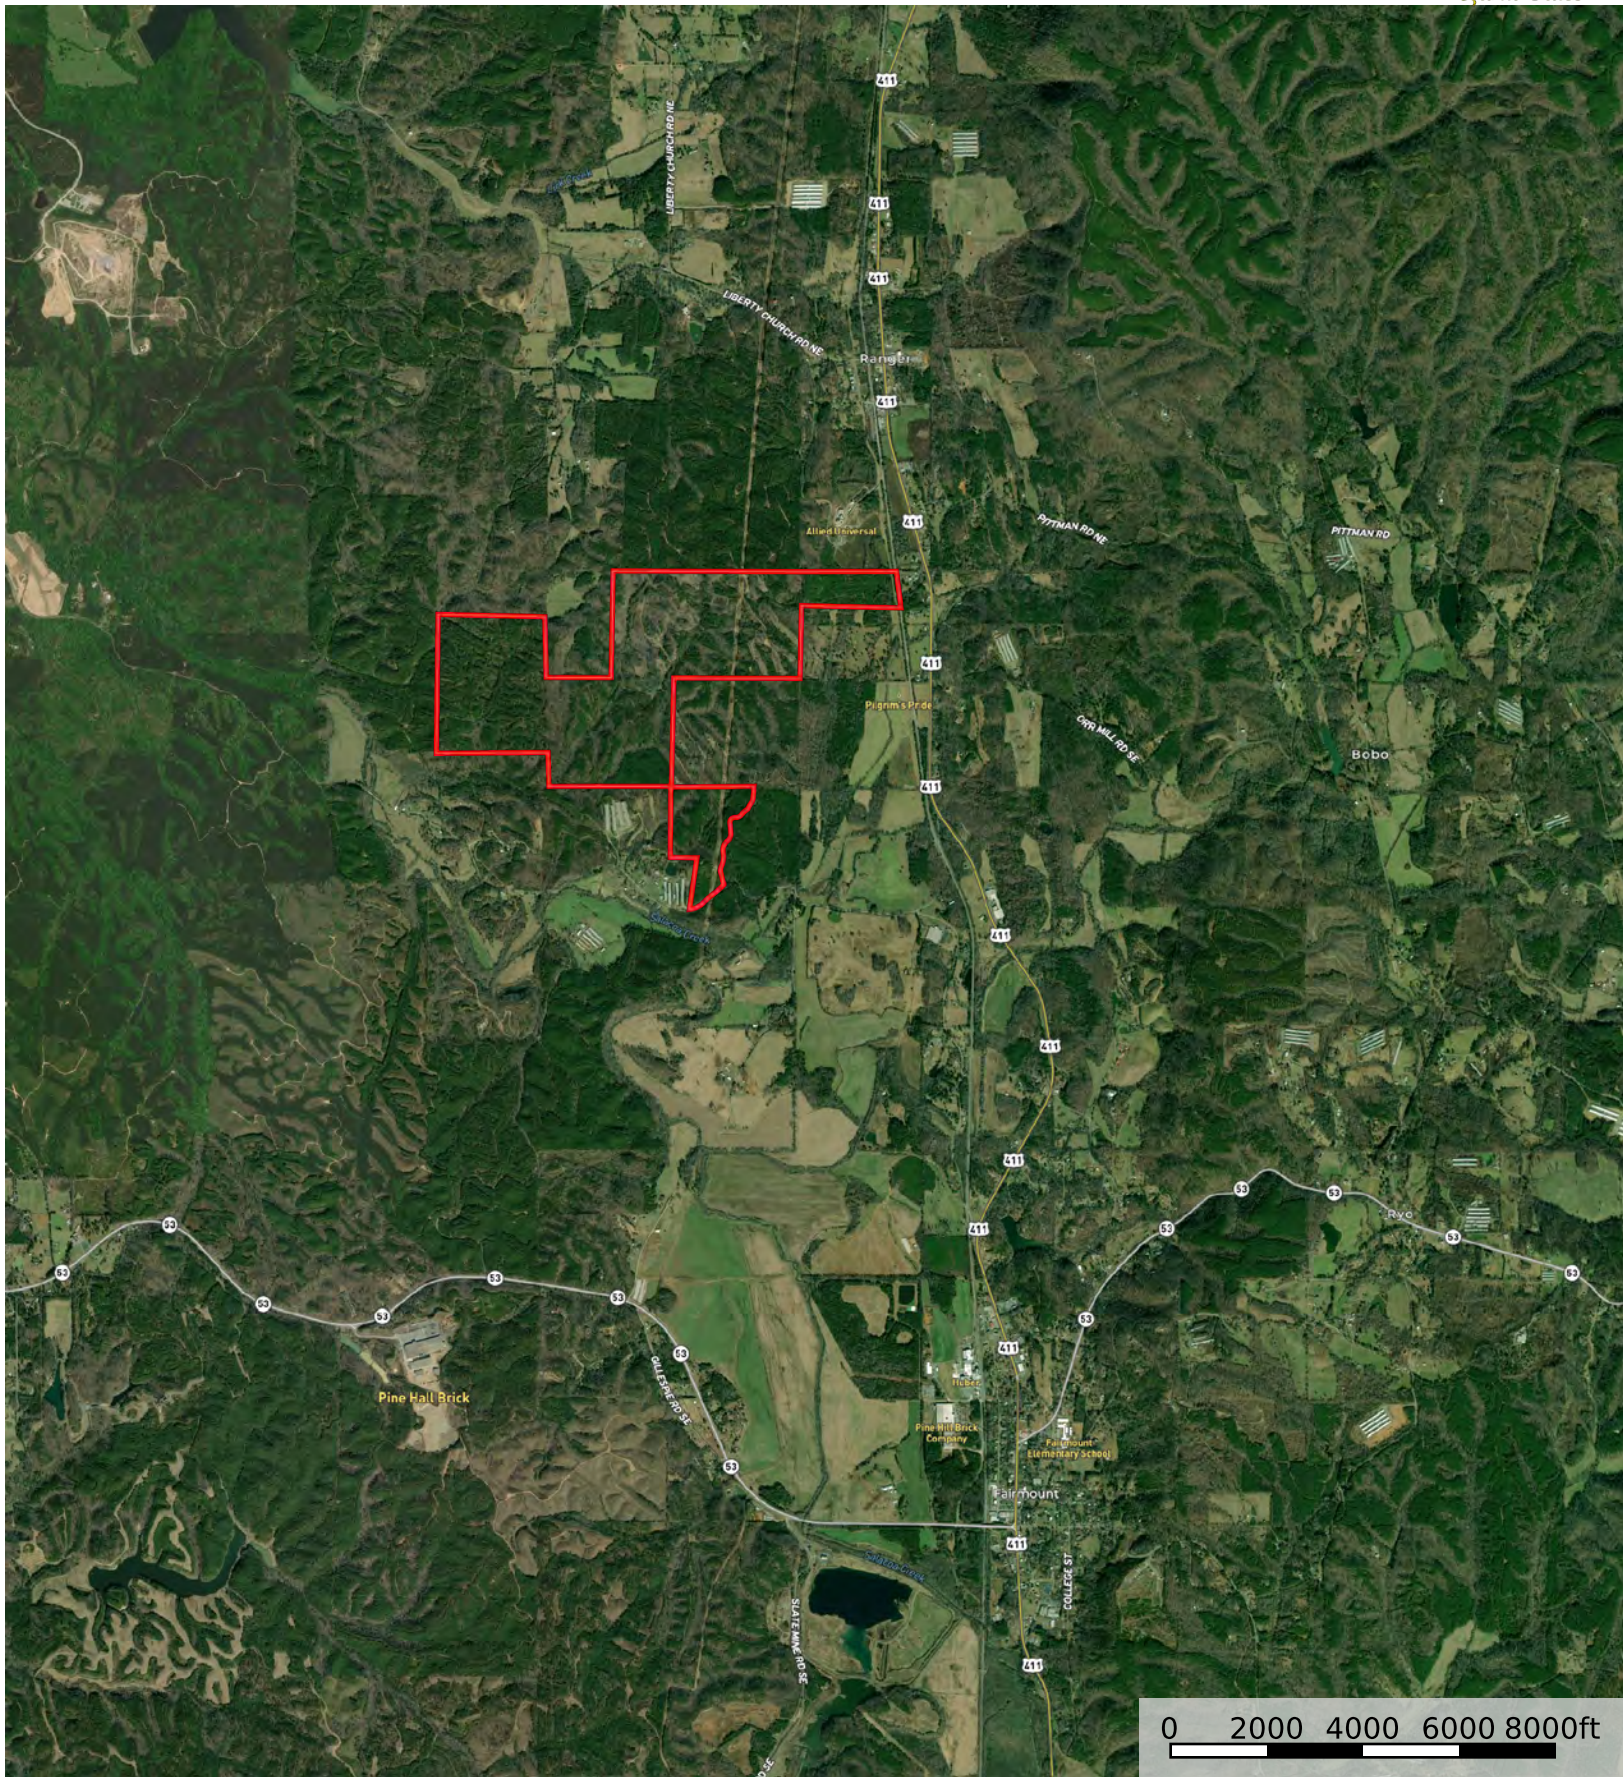

Possum Hollow Tract

Gordon County, Georgia, 584 AC +/-

- Boundary
- Possum Hollow Tract