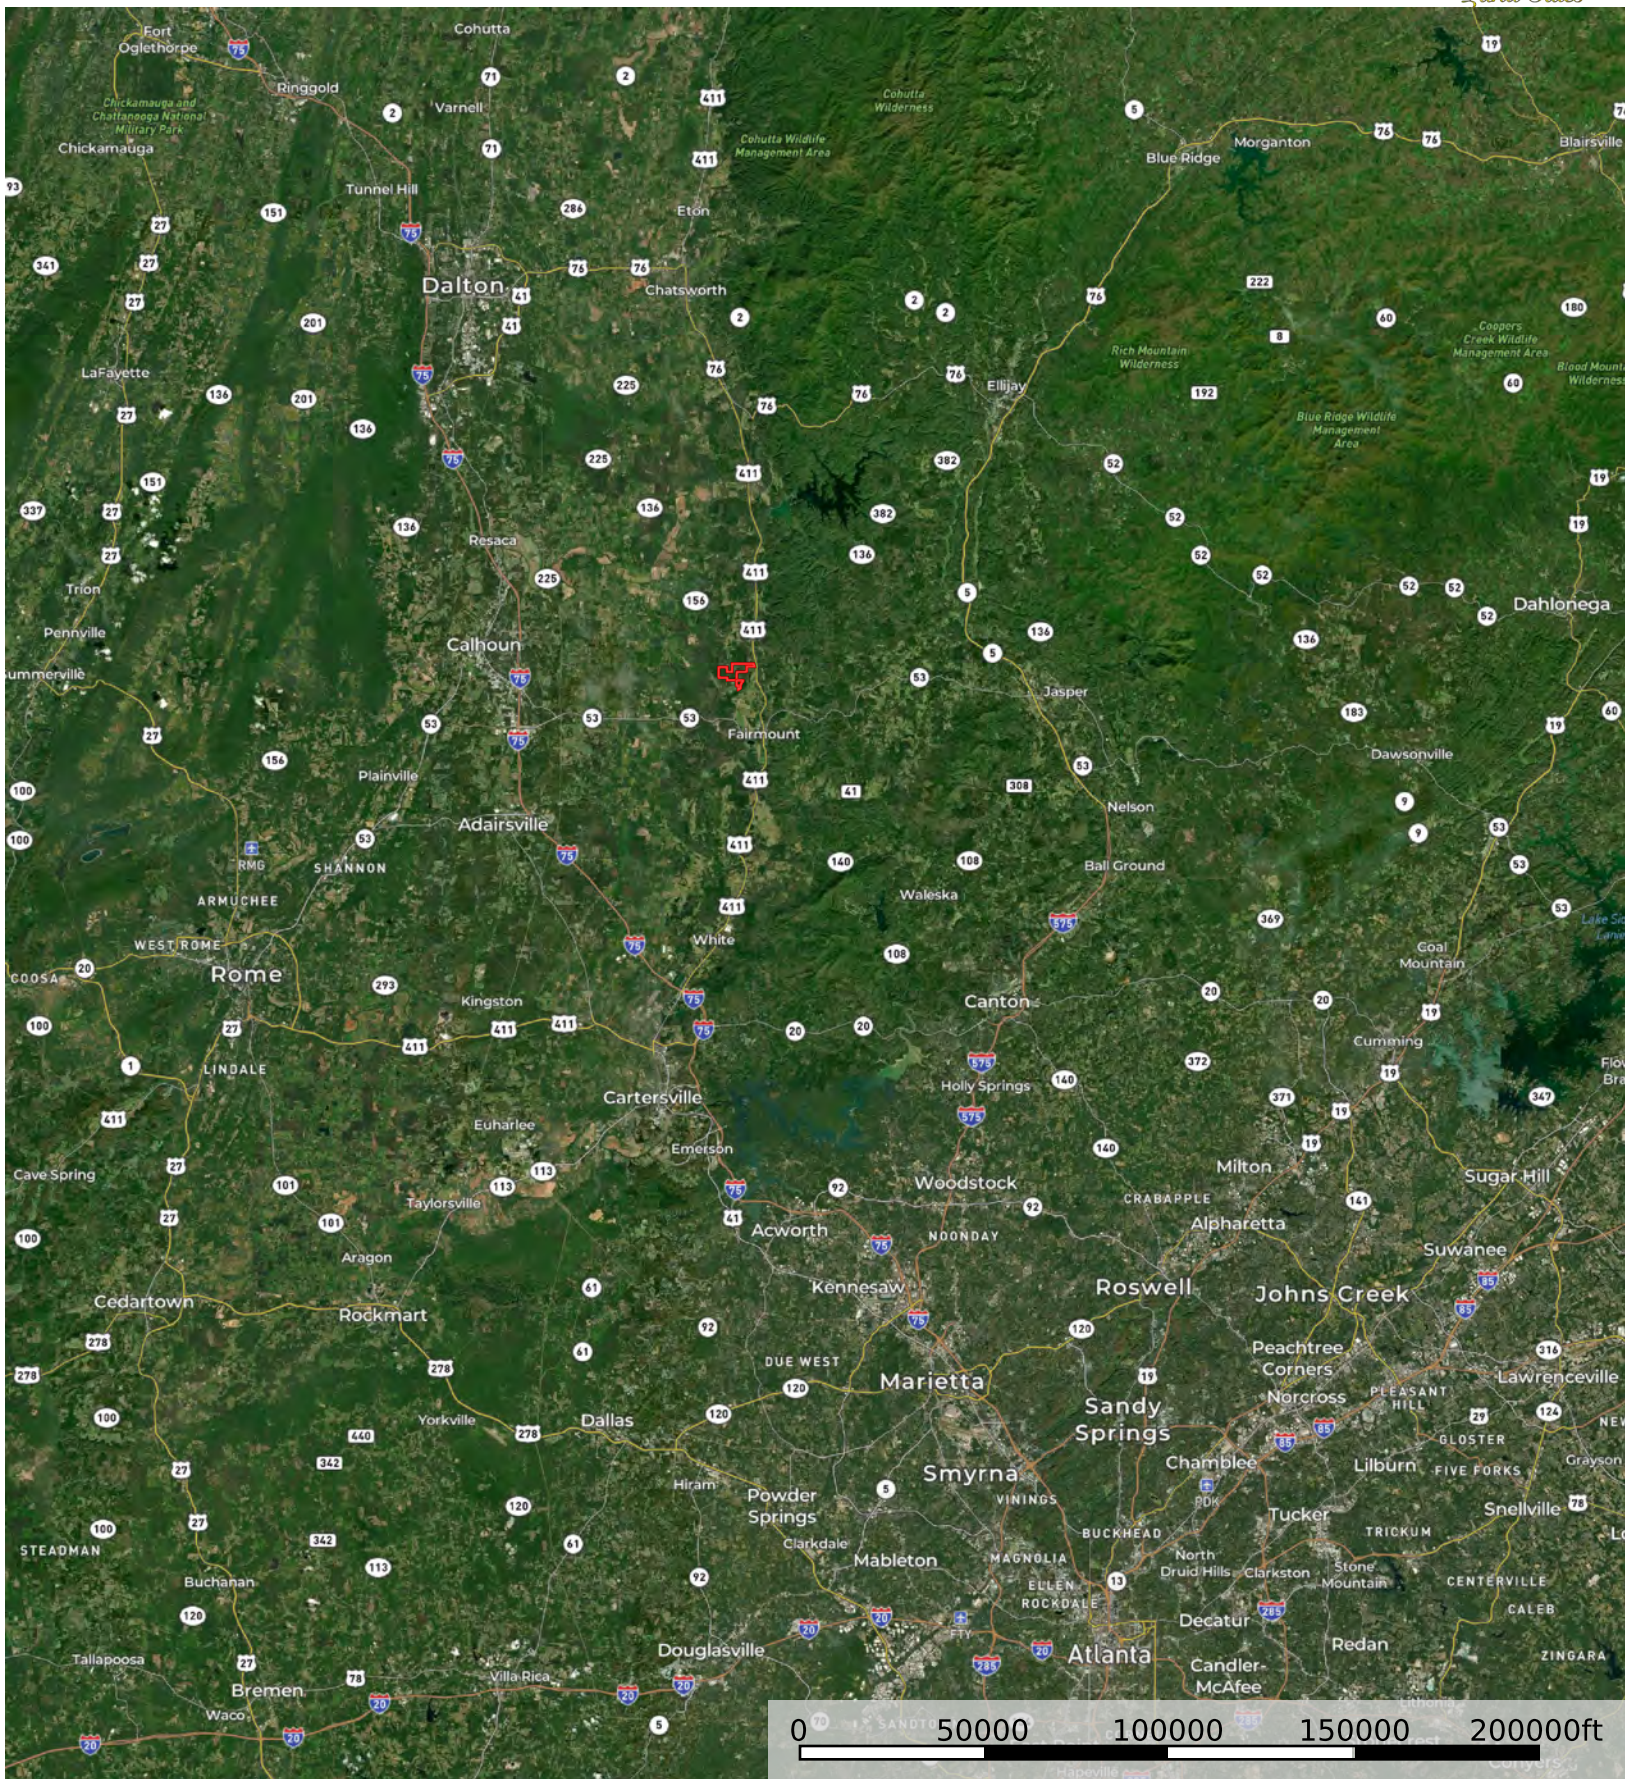

# Poosum Hollow Tract

Gordon County, Georgia, 584 AC +/-

- Boundary
- Poosum Hollow Tract