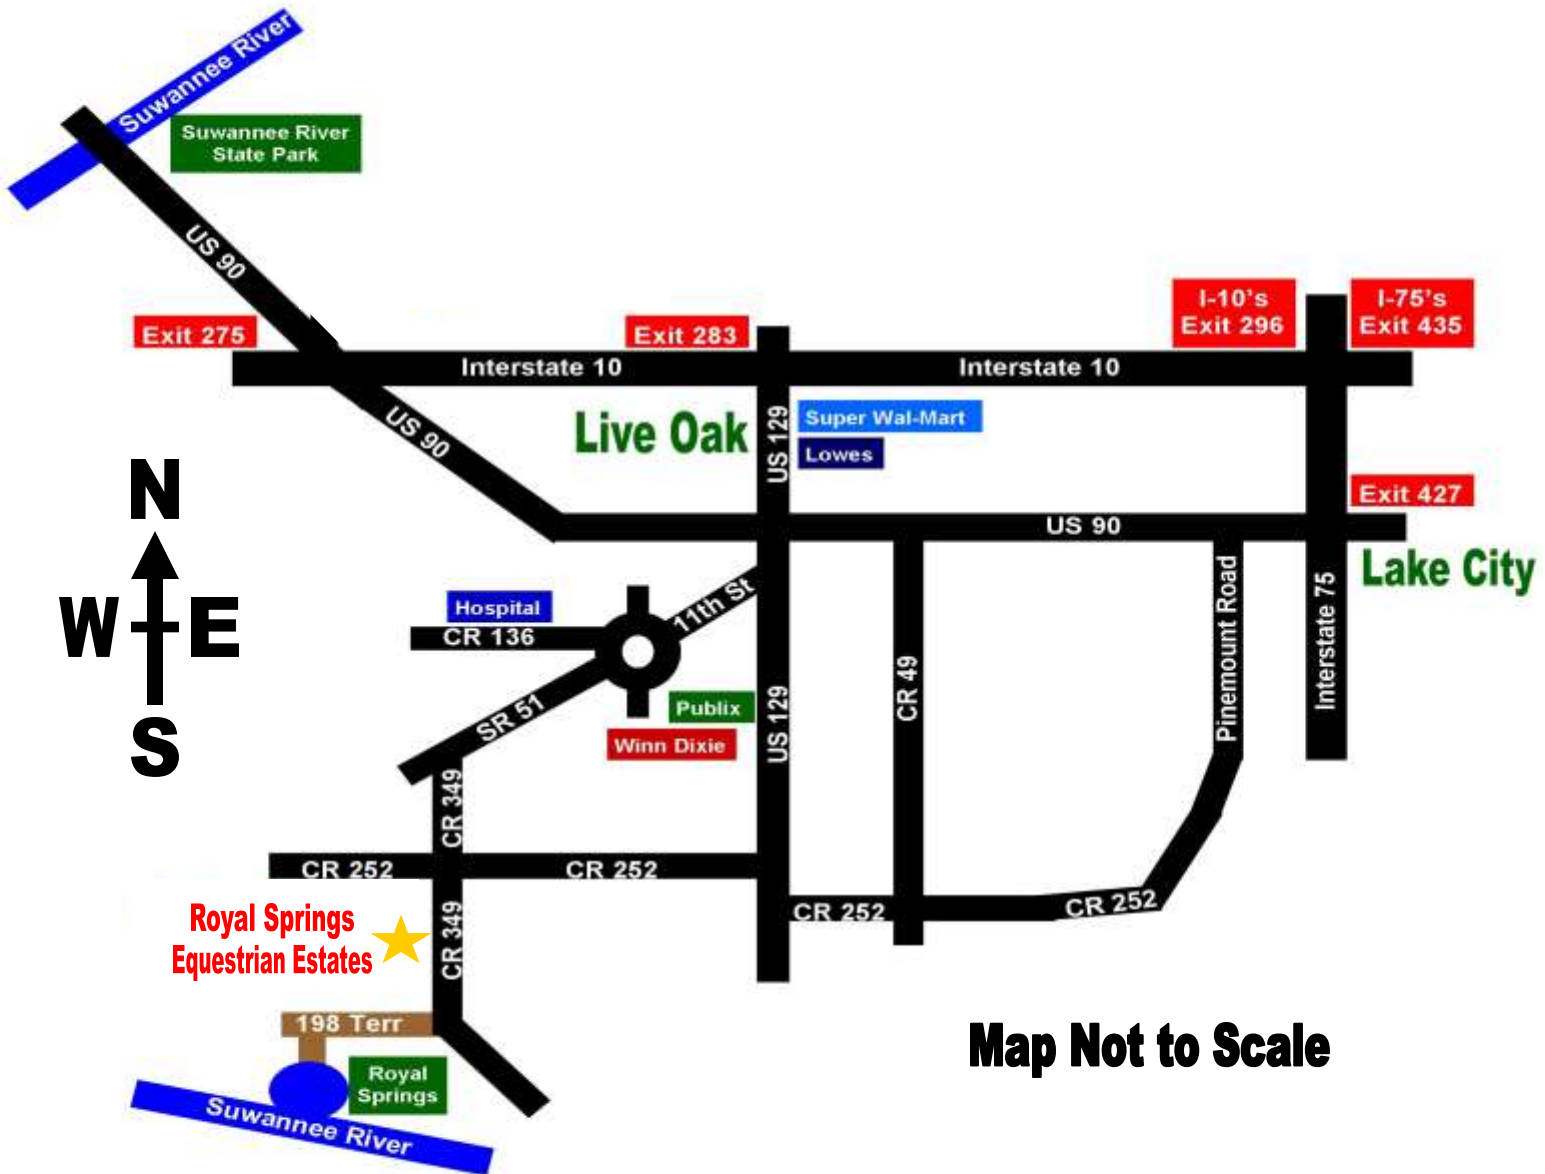

## Royal Springs Equestrian Estates Directions

### Directions to Royal Springs Equestrian Estates

1. Take I-10 West to Exit 283 (14 miles from I-75)
2. Take Exit Ramp to US-129
3. Turn LEFT onto US 129 South (Go approximately 4 miles to 11th St SW / SR 51 on your RIGHT)
4. Go around the traffic circle and continue on SR 51 towards Mayo (Go 5.5 miles to CR 349 on your LEFT)
5. Turn LEFT onto CR 349 and go 9.3 miles to 194th Place on your RIGHT. You will see the gated entrance for Royal Springs Equestrian Estates.

**Address of a home on Estate 2 for GPS: 15396 194th Place, O'Brien, FL 32071**