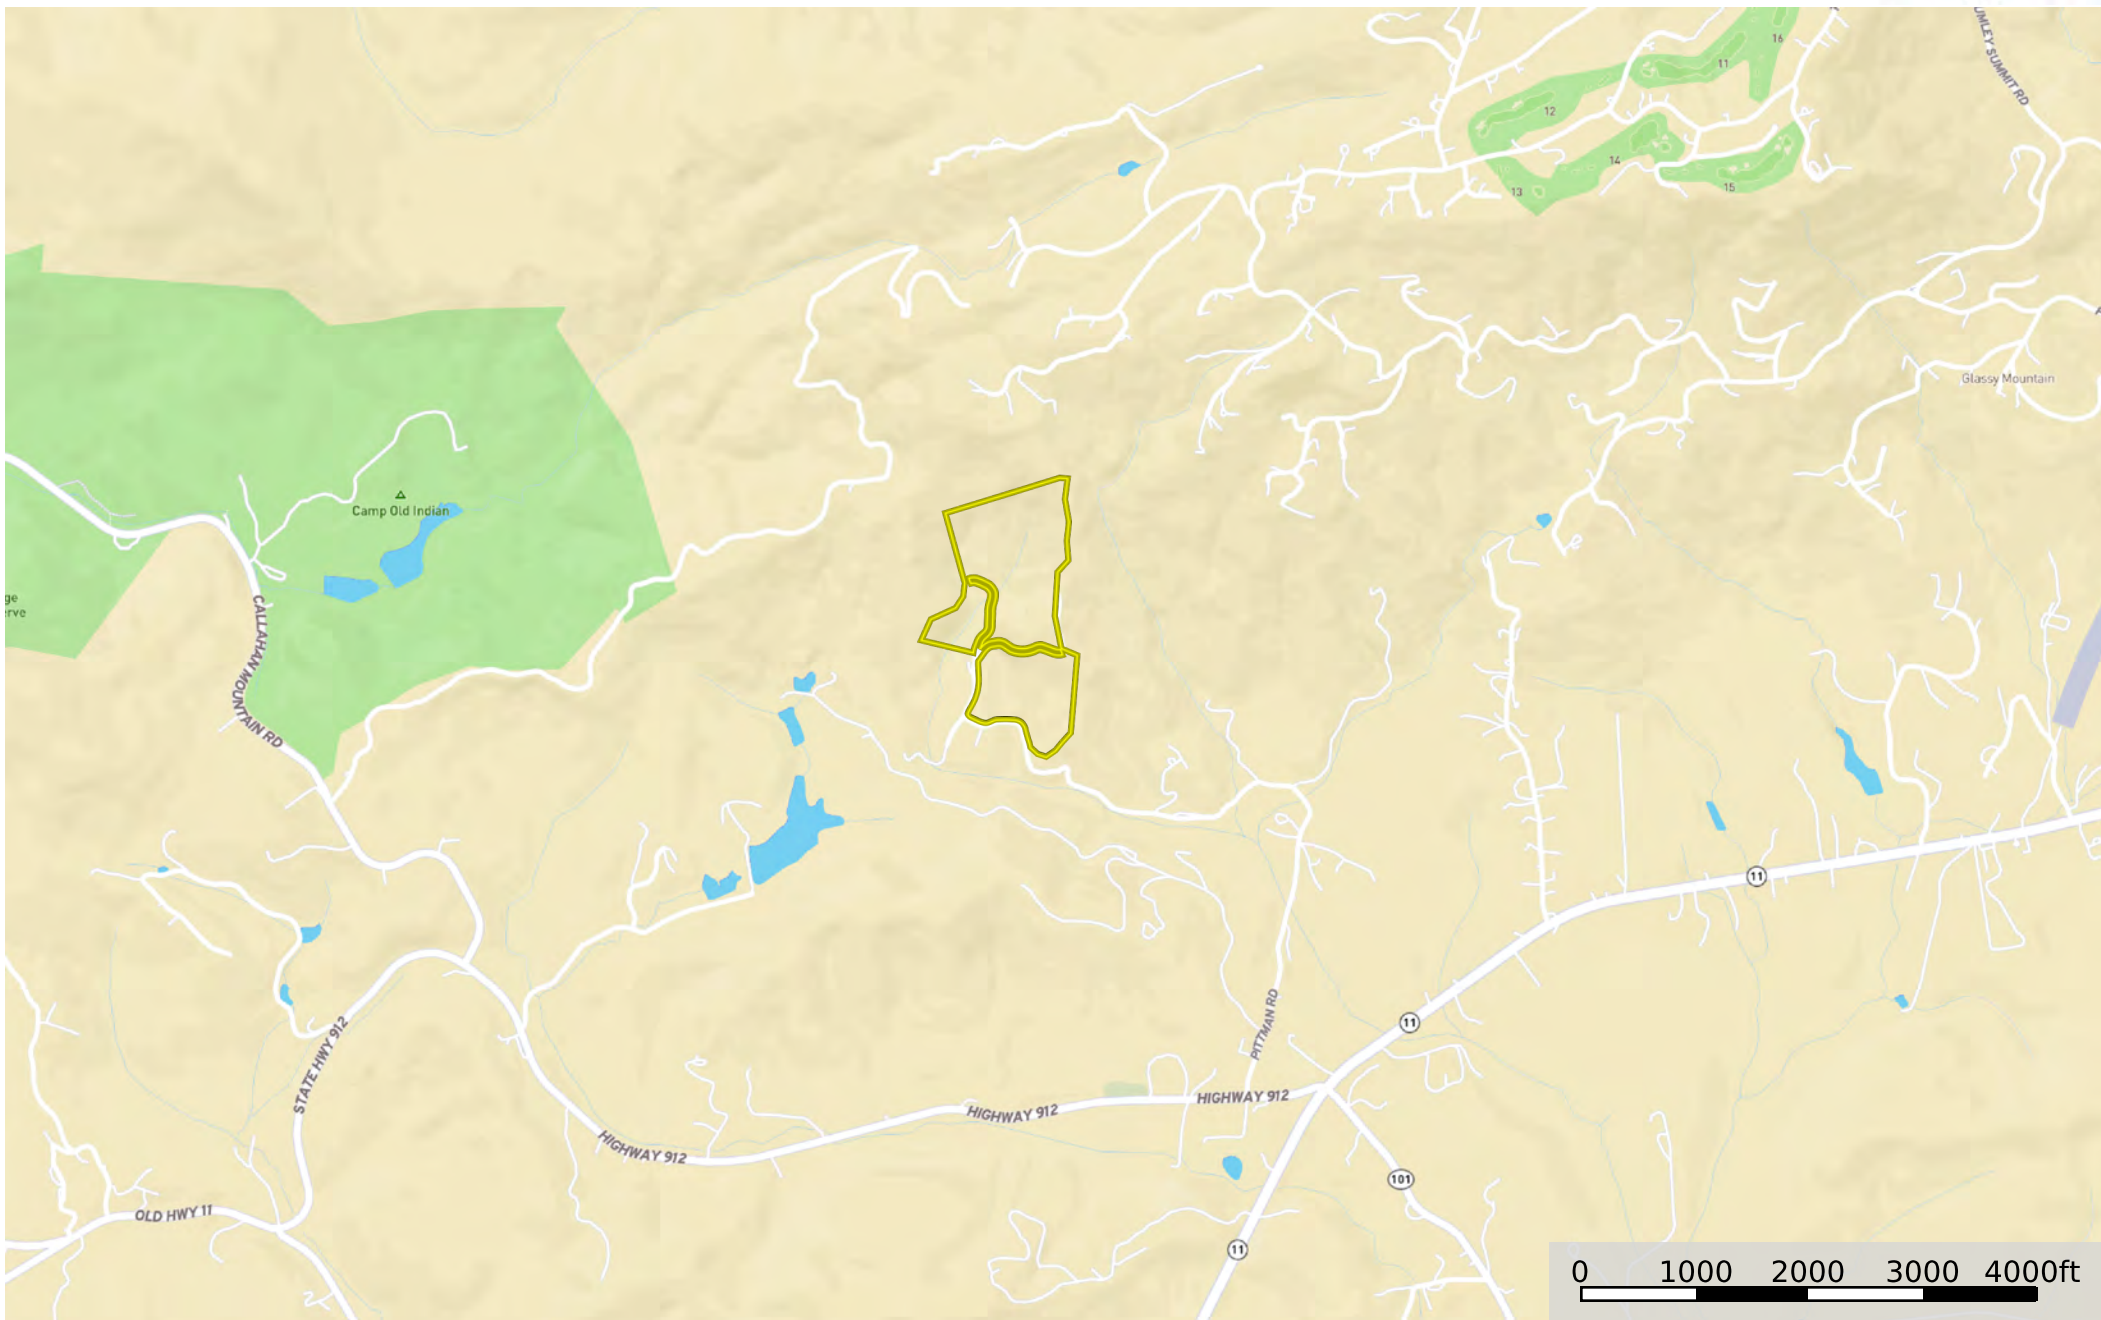

Hidden Hills of Glassy Mountain

Greenville County, South Carolina, 47.54 AC +/-

Boundary 1 1