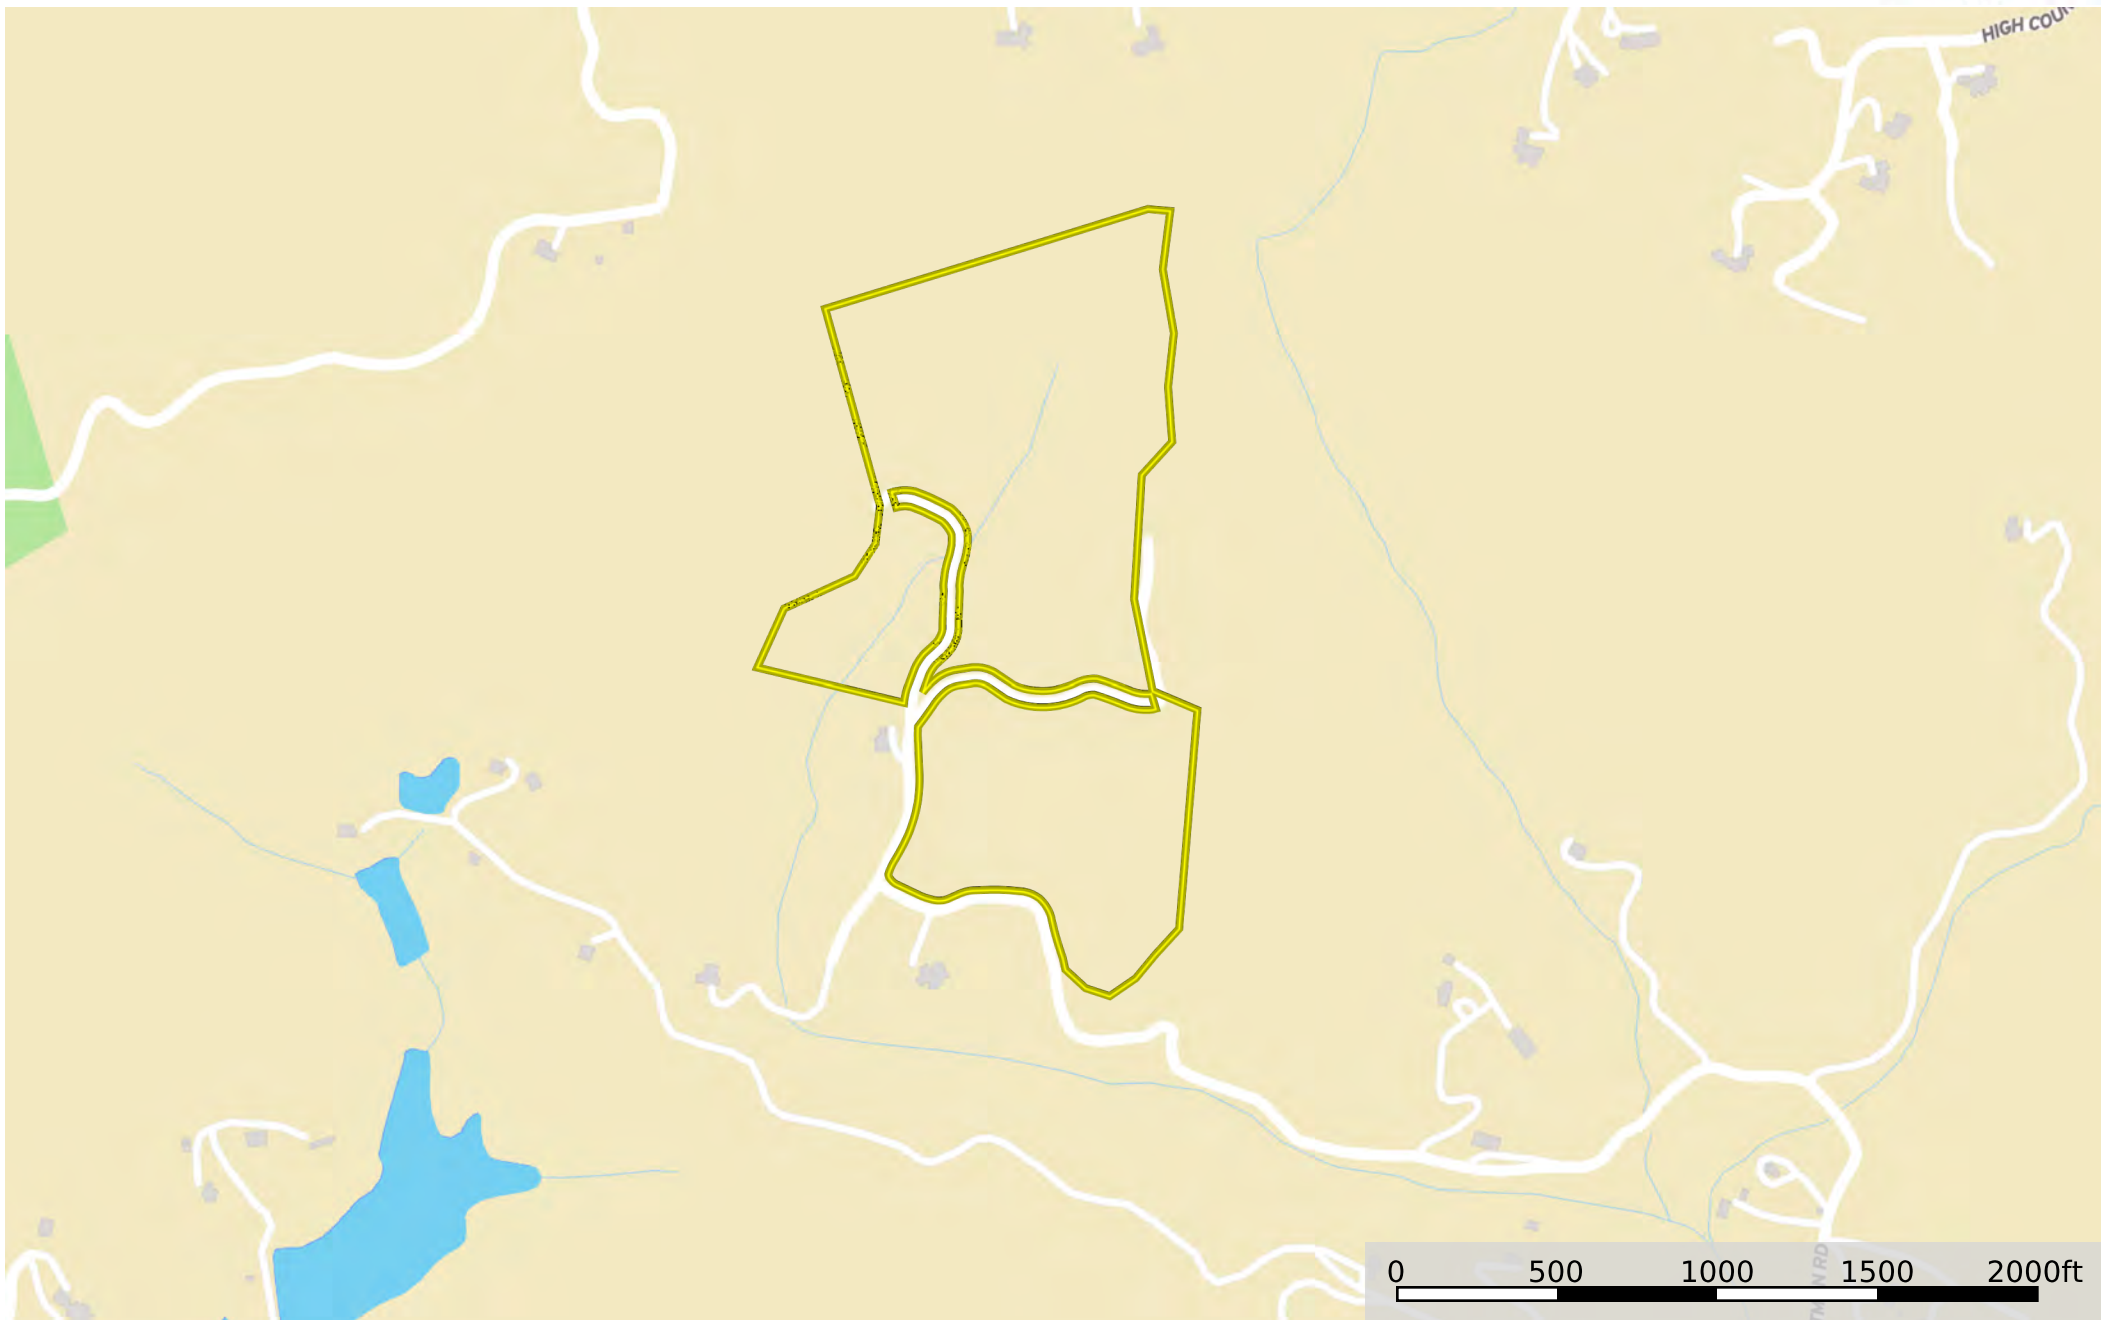

Hidden Hills of Glassy Mountain

Greenville County, South Carolina, 47.54 AC +/-

Boundary 11