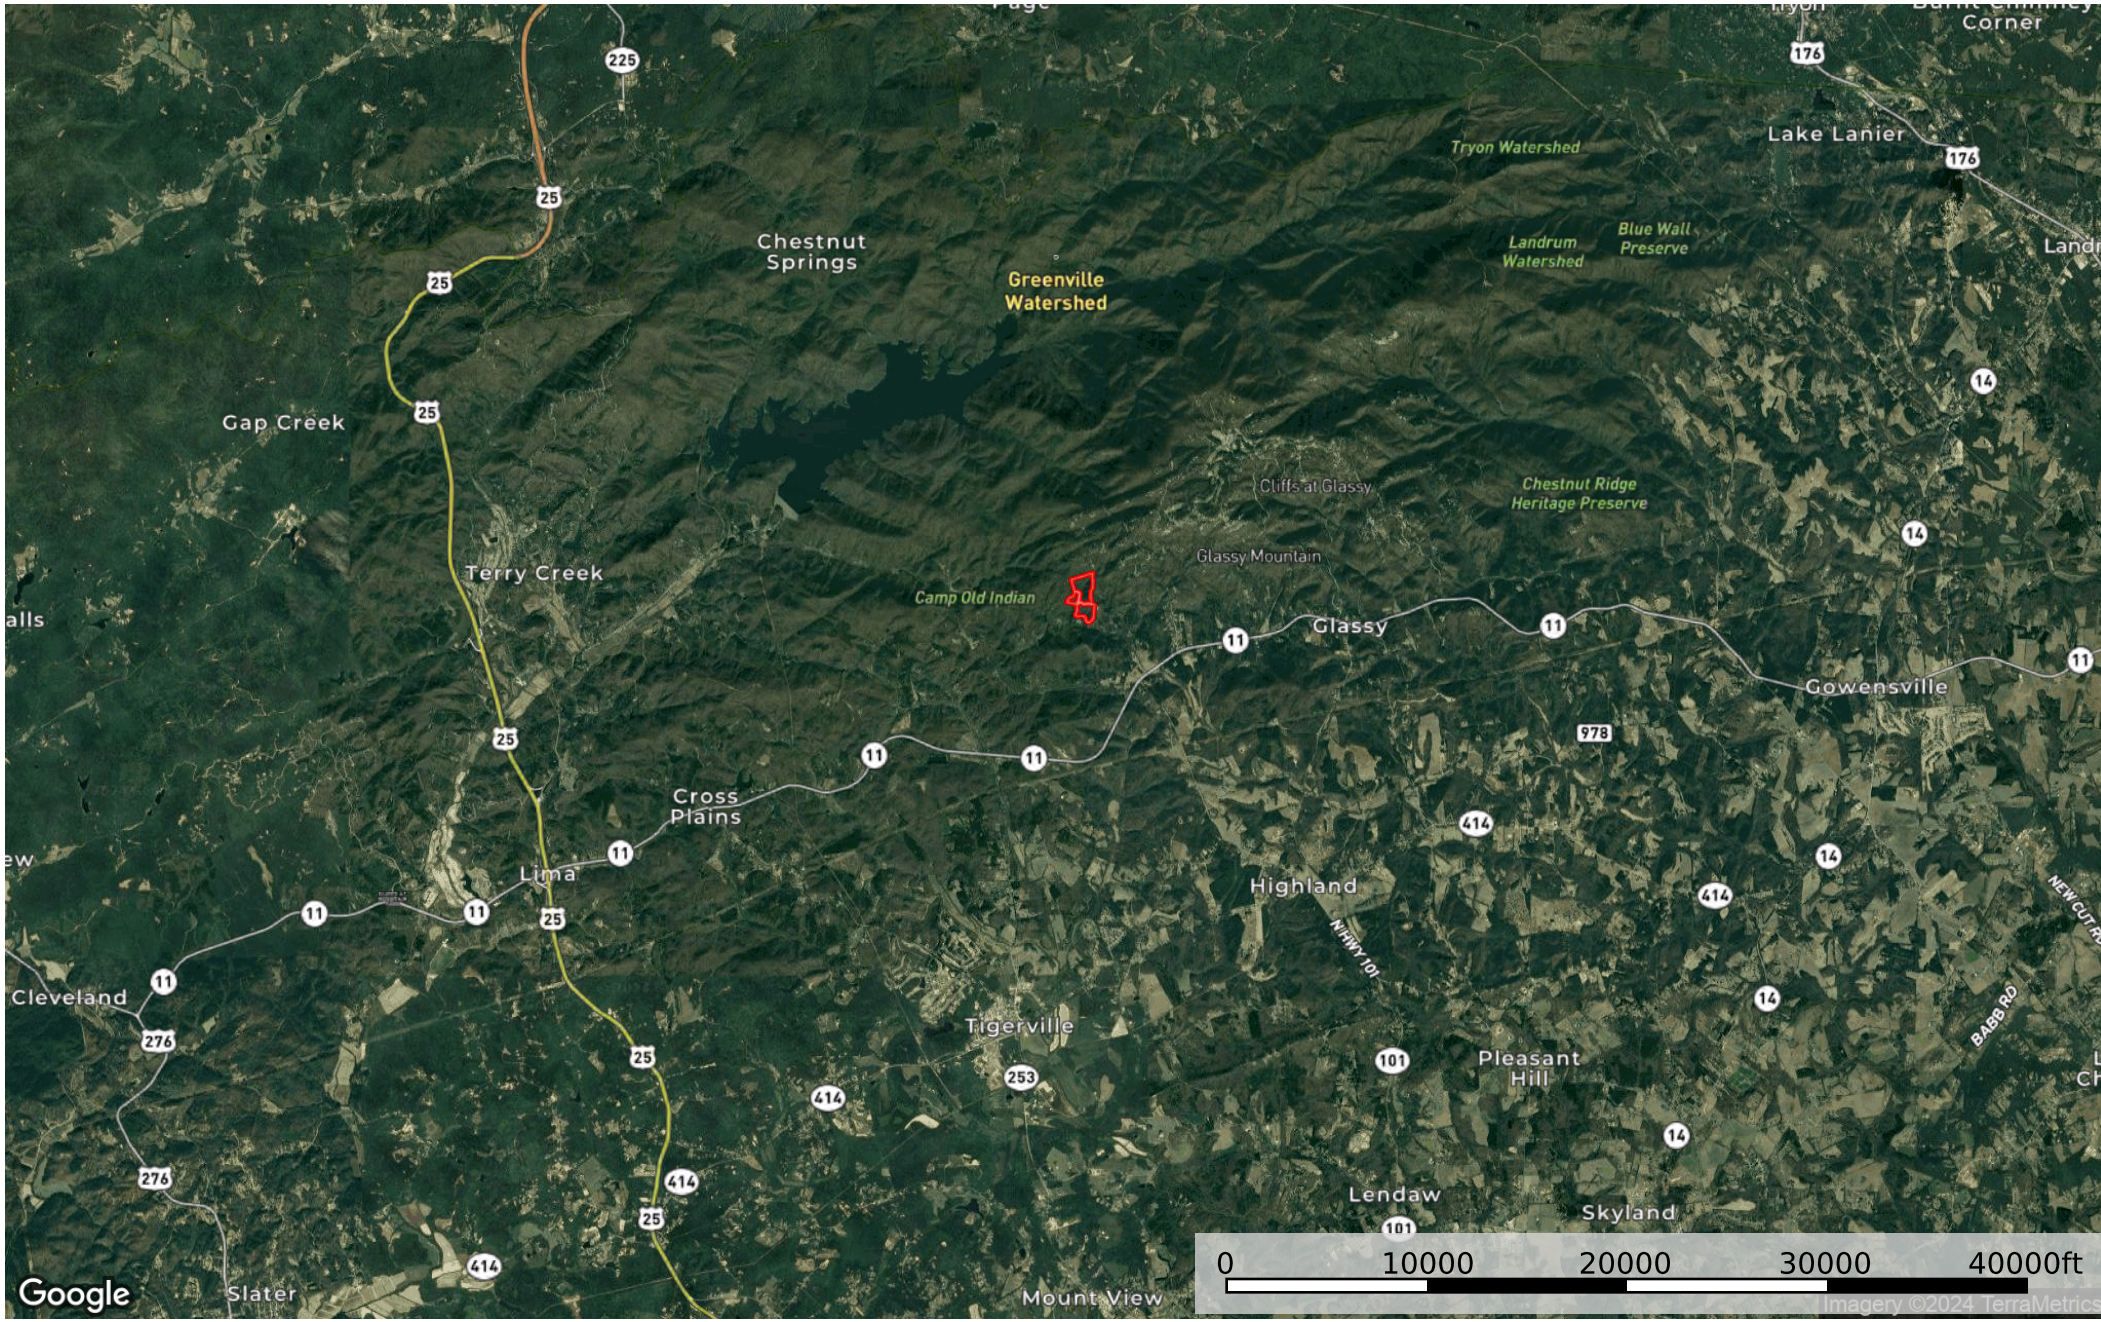

Hidden Hills of Glassy Mountain

Greenville County, South Carolina, 47.54 AC +/-

Boundary 11
1