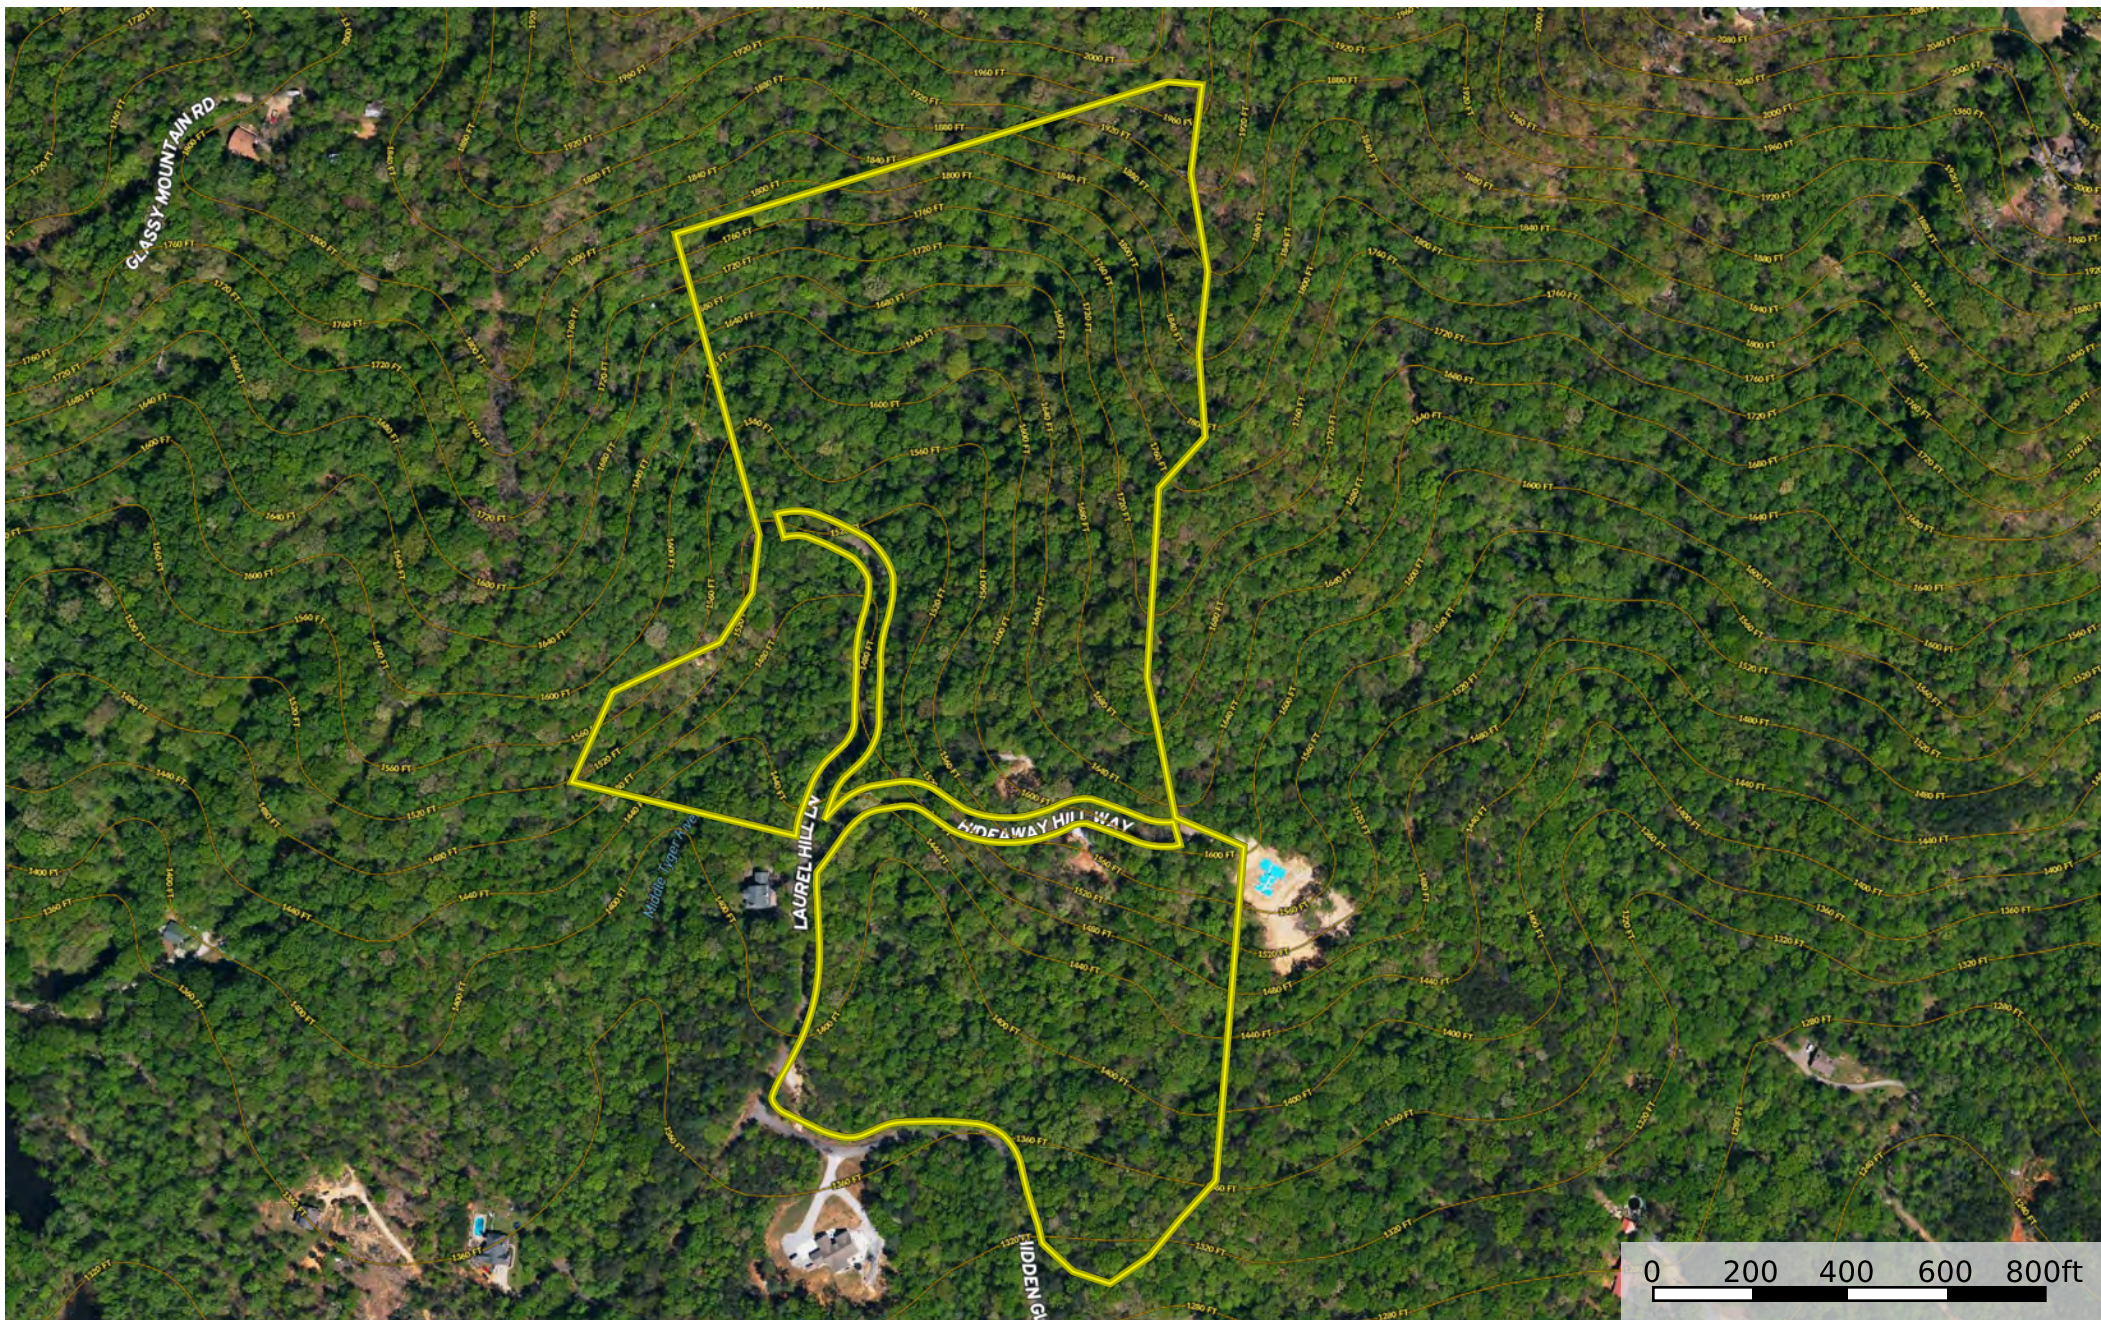

# Hidden Hill of Glassy Mountain

Greenville County, South Carolina, 47.54 AC +/-

Boundary 1 1