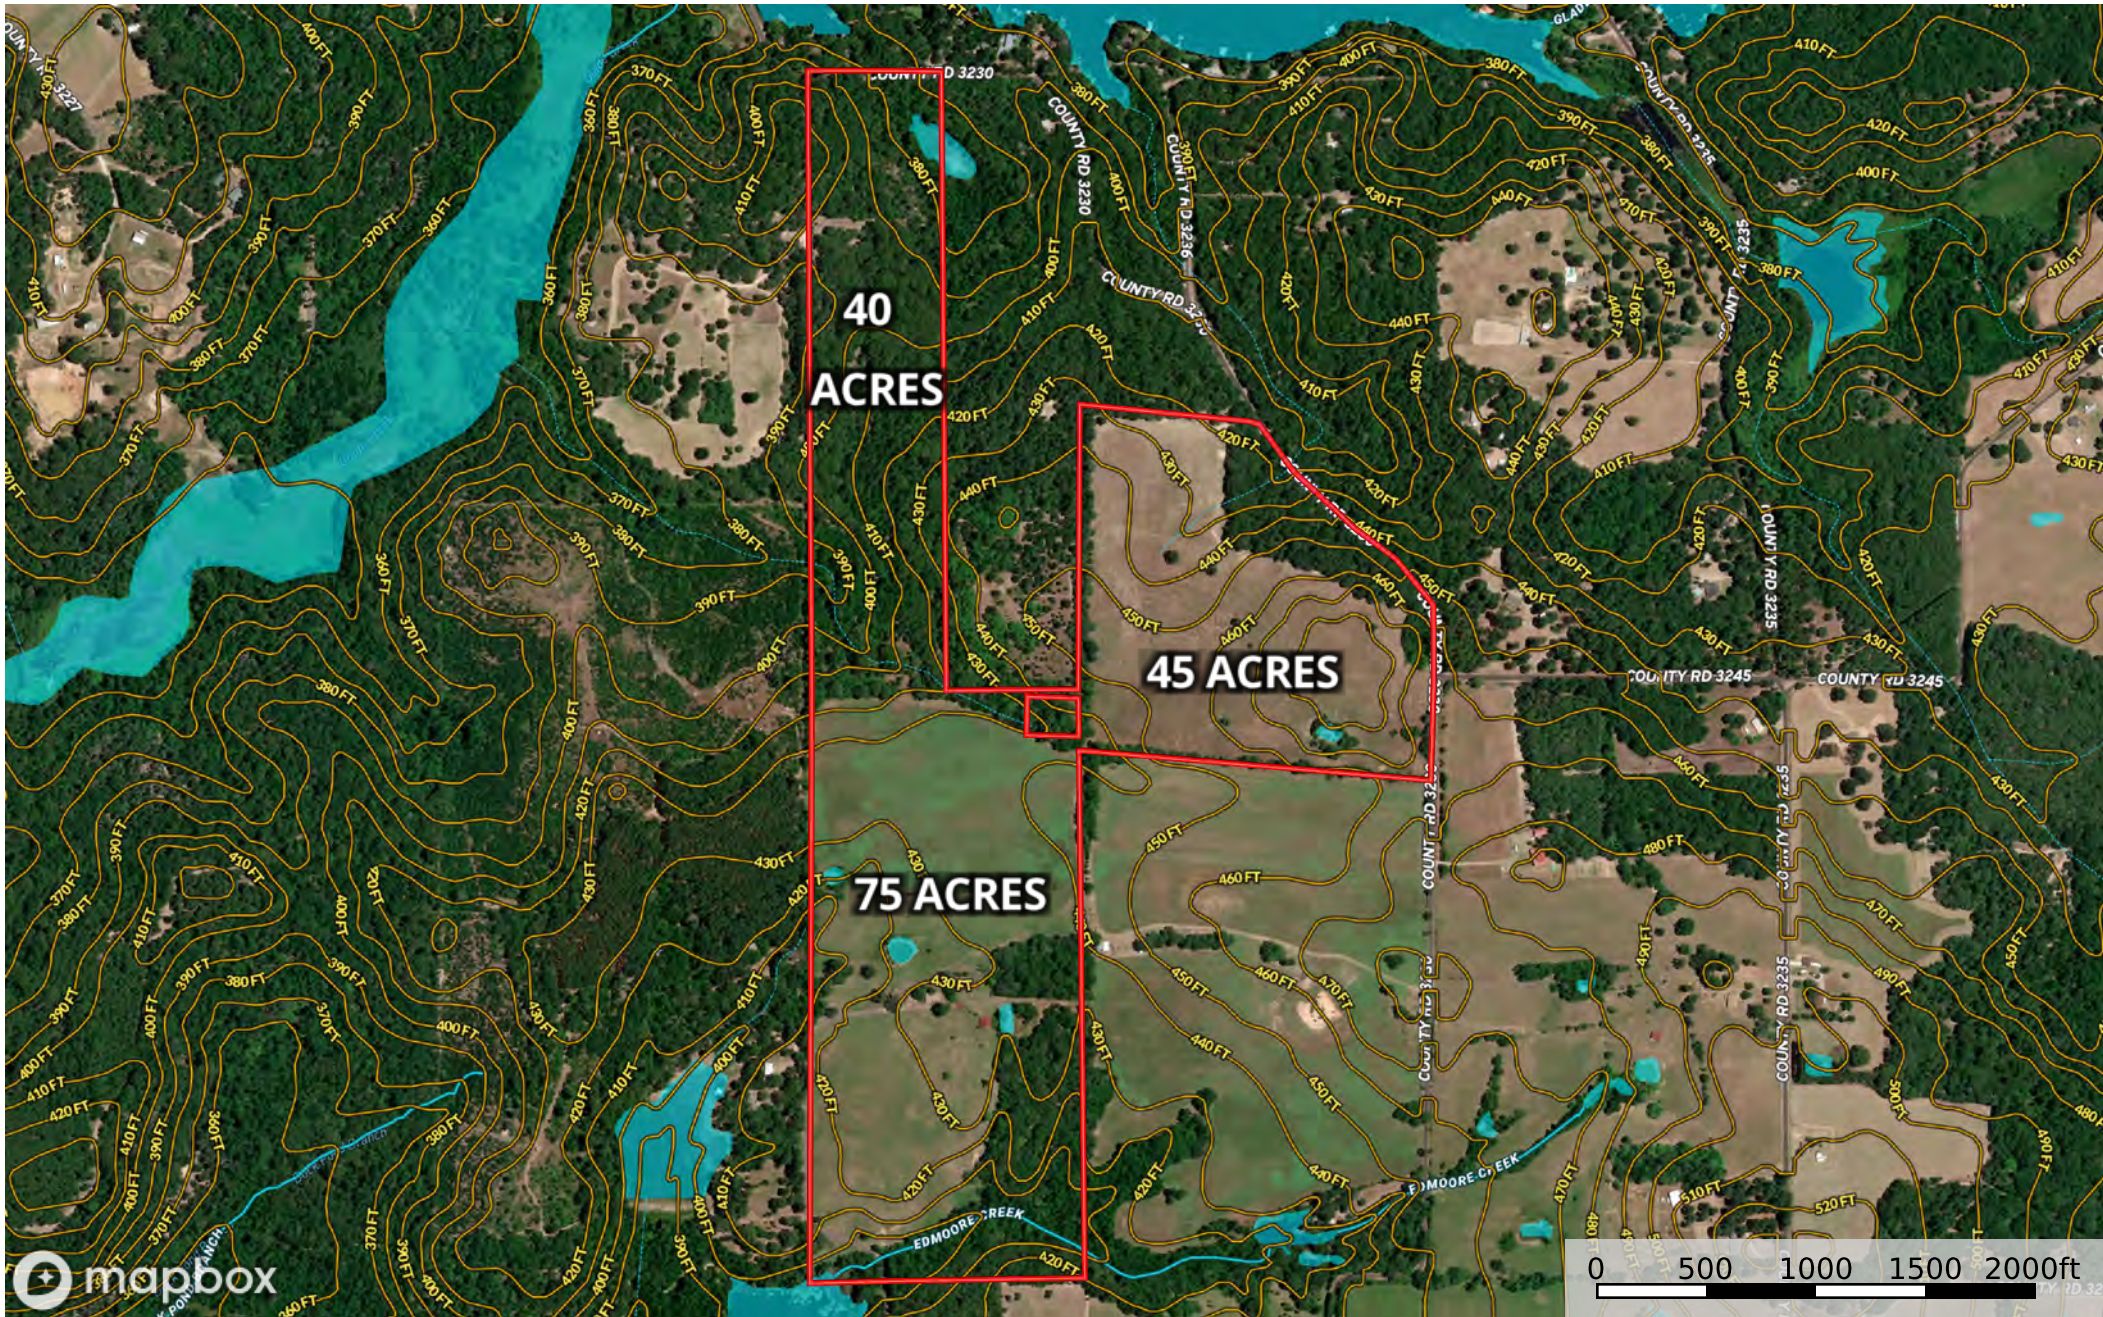

Wood County Properties

Wood County, Texas, AC +/-

-  Boundary
-  Stream, Intermittent
-  River/Creek
-  Water Body