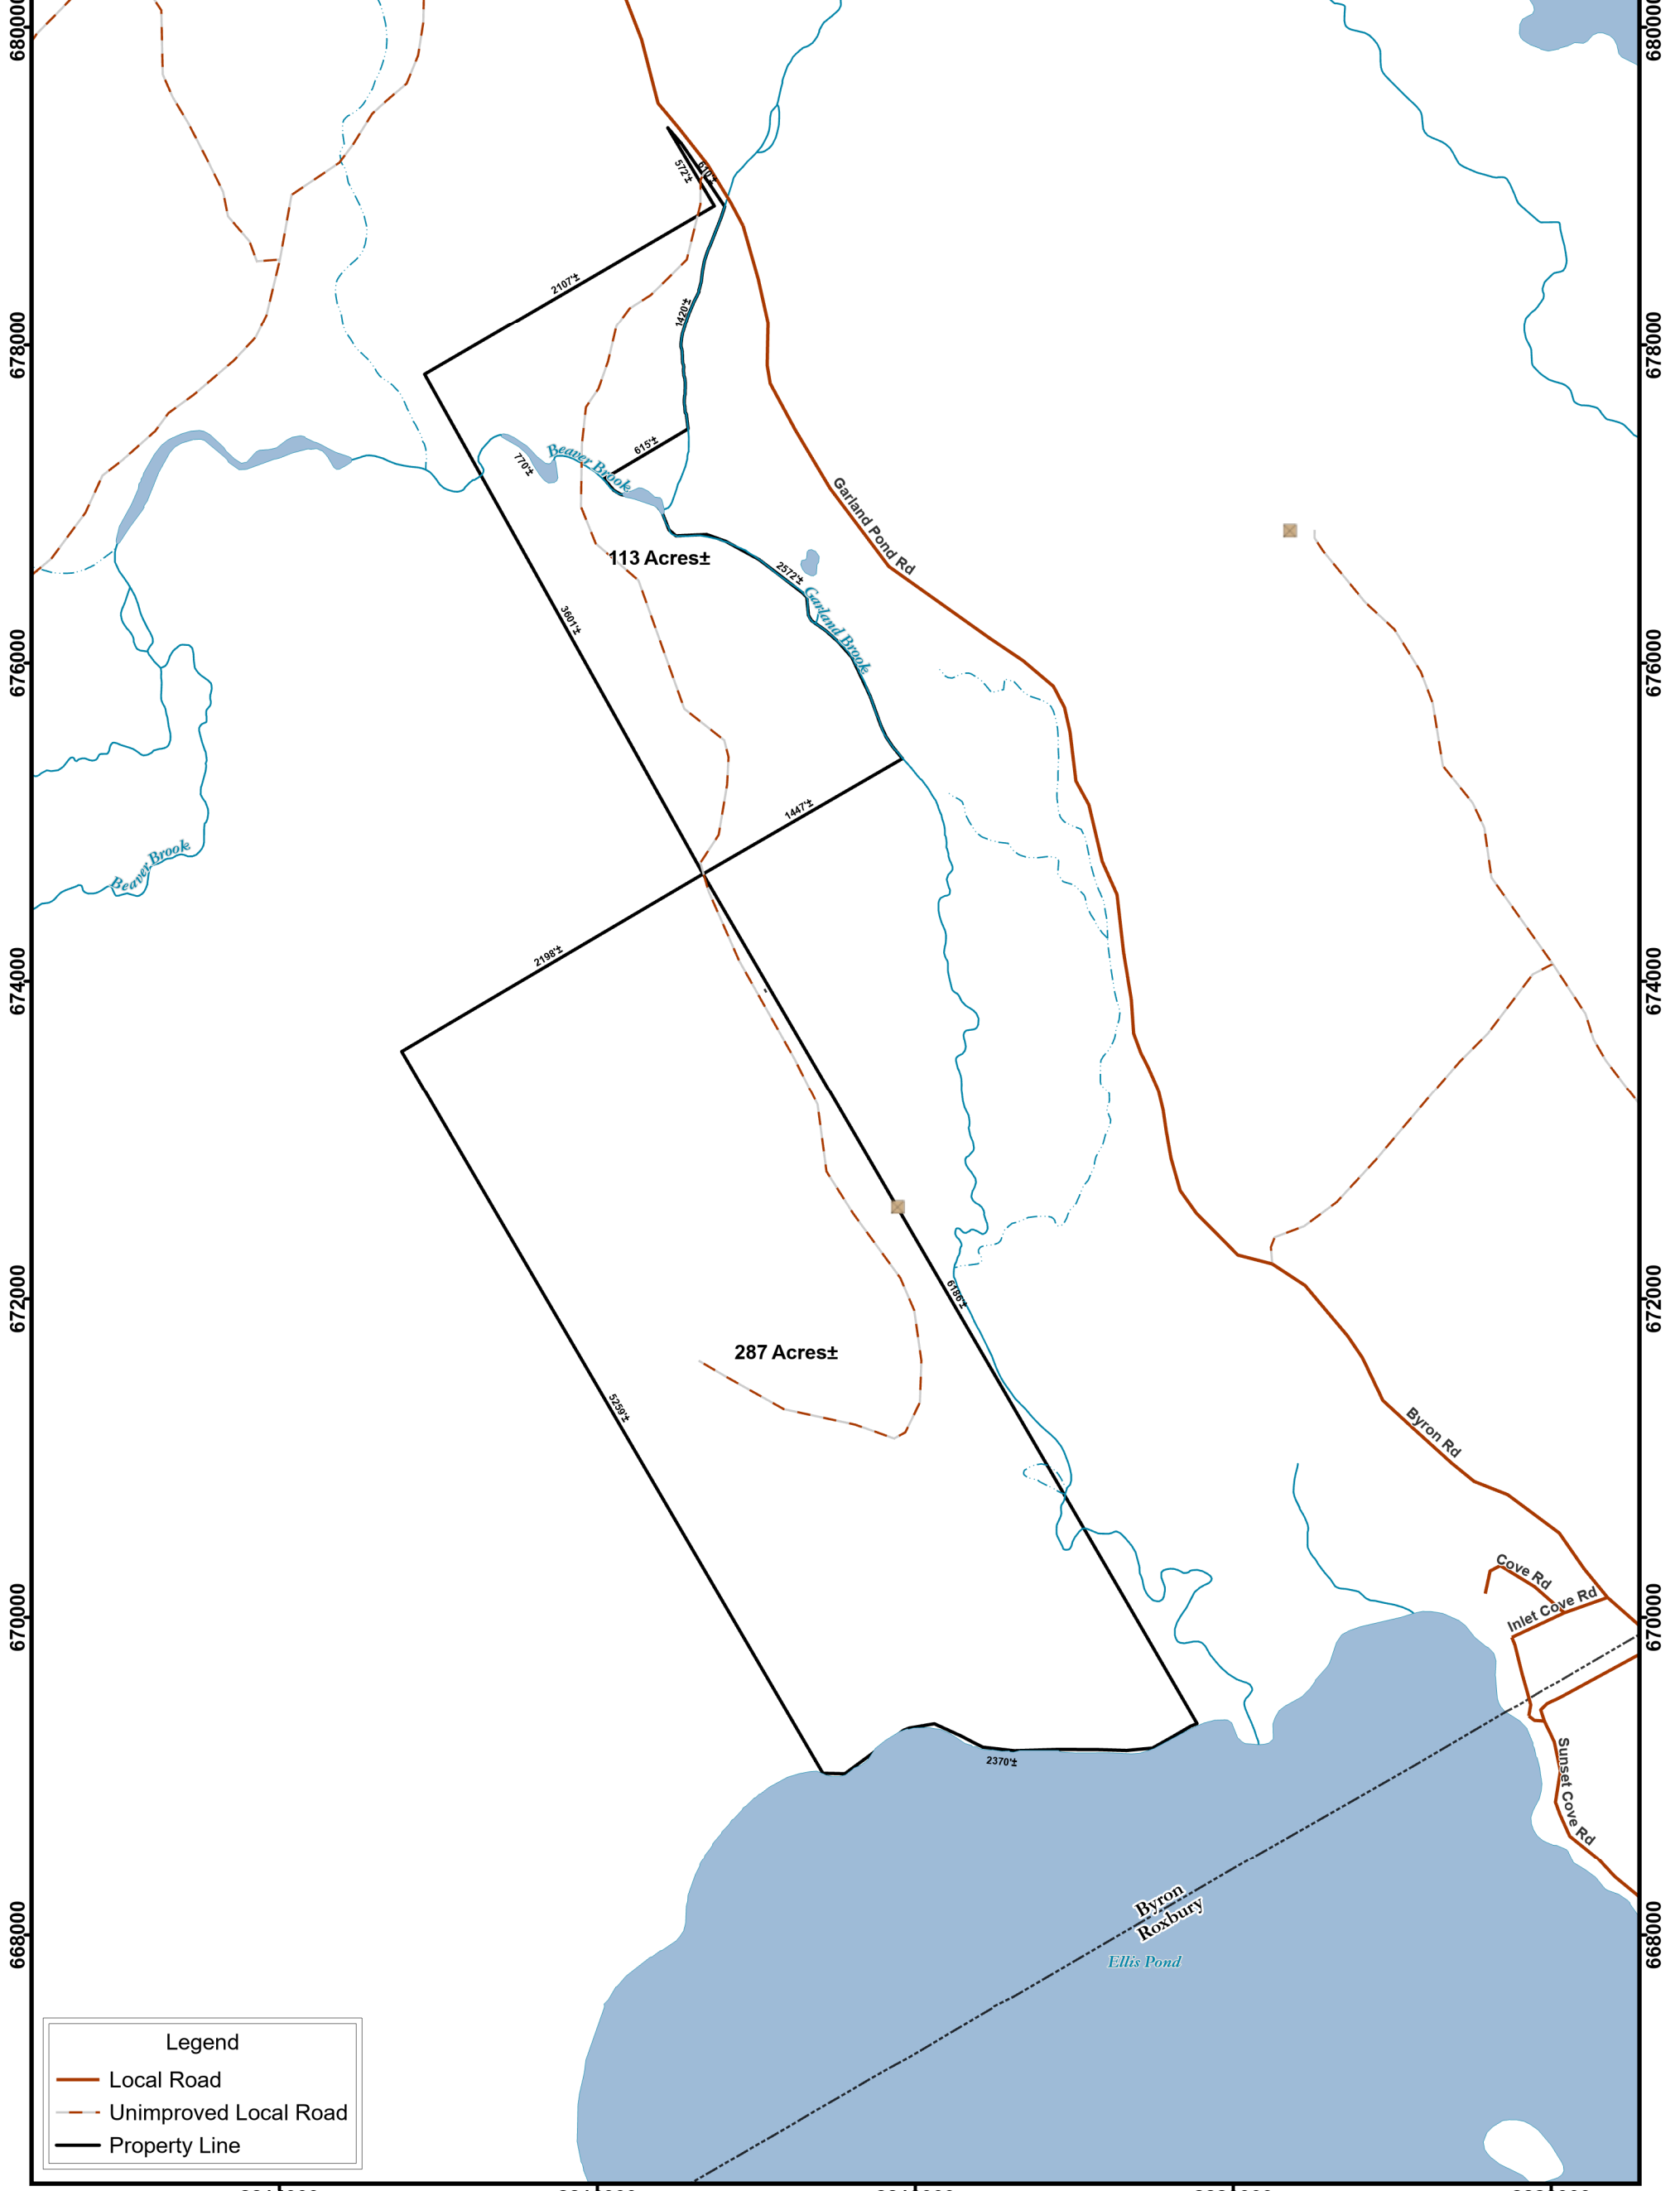

2814000 2816000 2818000 2820000 2822000

**TOWN OF BRYON
OXFORD COUNTY, MAINE
400 ACRES±**

PROPERTY SKETCH MAP
Lots 13, 14 & 15 in 4th Range & A Portion of Lots 11 & 12 in 5th Range
LVI LOT: 7237

Scale: 1:12,000 / 1 inch equals 1,000 feet

DRAFTED BY
LandVest
5086 U.S. ROUTE 5
NEWPORT, VT 05855
(802)-334-8402

CARTOGRAPHER: RDIGIROLOMO
FORESTER: C. PERKINS
DATE: 09/09/24

NOTE: THIS IS NOT A LEGAL SURVEY
BUT A DEPICTION OF THE PROPERTY
AS DESCRIBED BY THE OWNER, AND
CONFIRMED BY ORTHO MAP, TOWN
MAPS, FIELD EVIDENCE, AND SPATIAL.
DATA PROVIDED BY 'MEGIS'.
DISTANCES AND ACREAGES ARE
APPROXIMATE AND DERIVED USING GIS.

Legend

- Local Road
- Unimproved Local Road
- Property Line

2814000 2816000 2818000 2820000 2822000