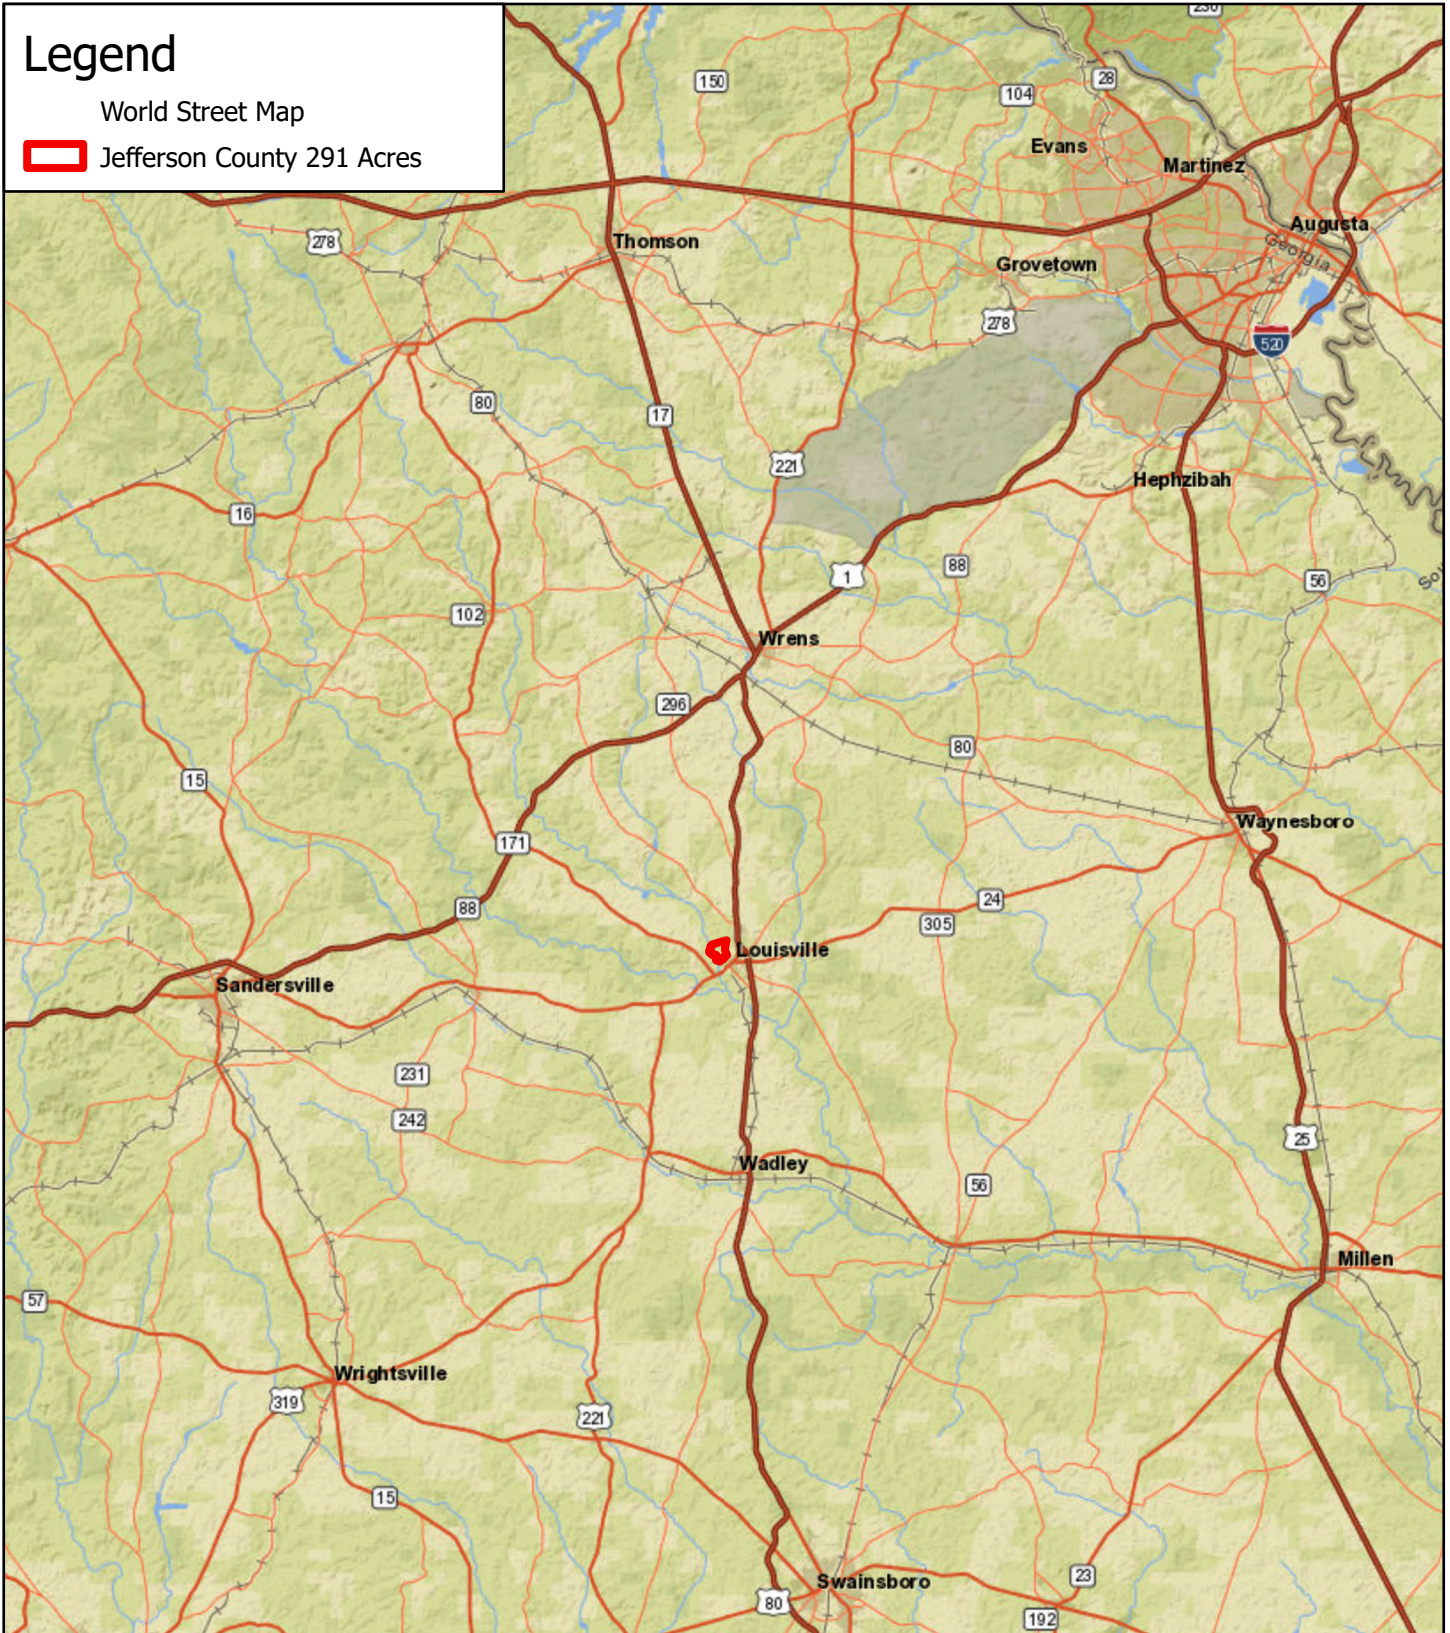

Legend

World Street Map

 Jefferson County 291 Acres

Jefferson County GA - 291 Acres +/-

Location Map

JACK R FRANKHOUSER, ALC
REALTOR/FORESTER
ACCREDITED LAND CONSULTANT
912-678-5920 | GH.LAND.COM

2024

1 inch equals 54,613 feet

Coordinate System: WGS 1984 Web Mercator Auxiliary Sphere Center: 82.4155°W 33.0964°N