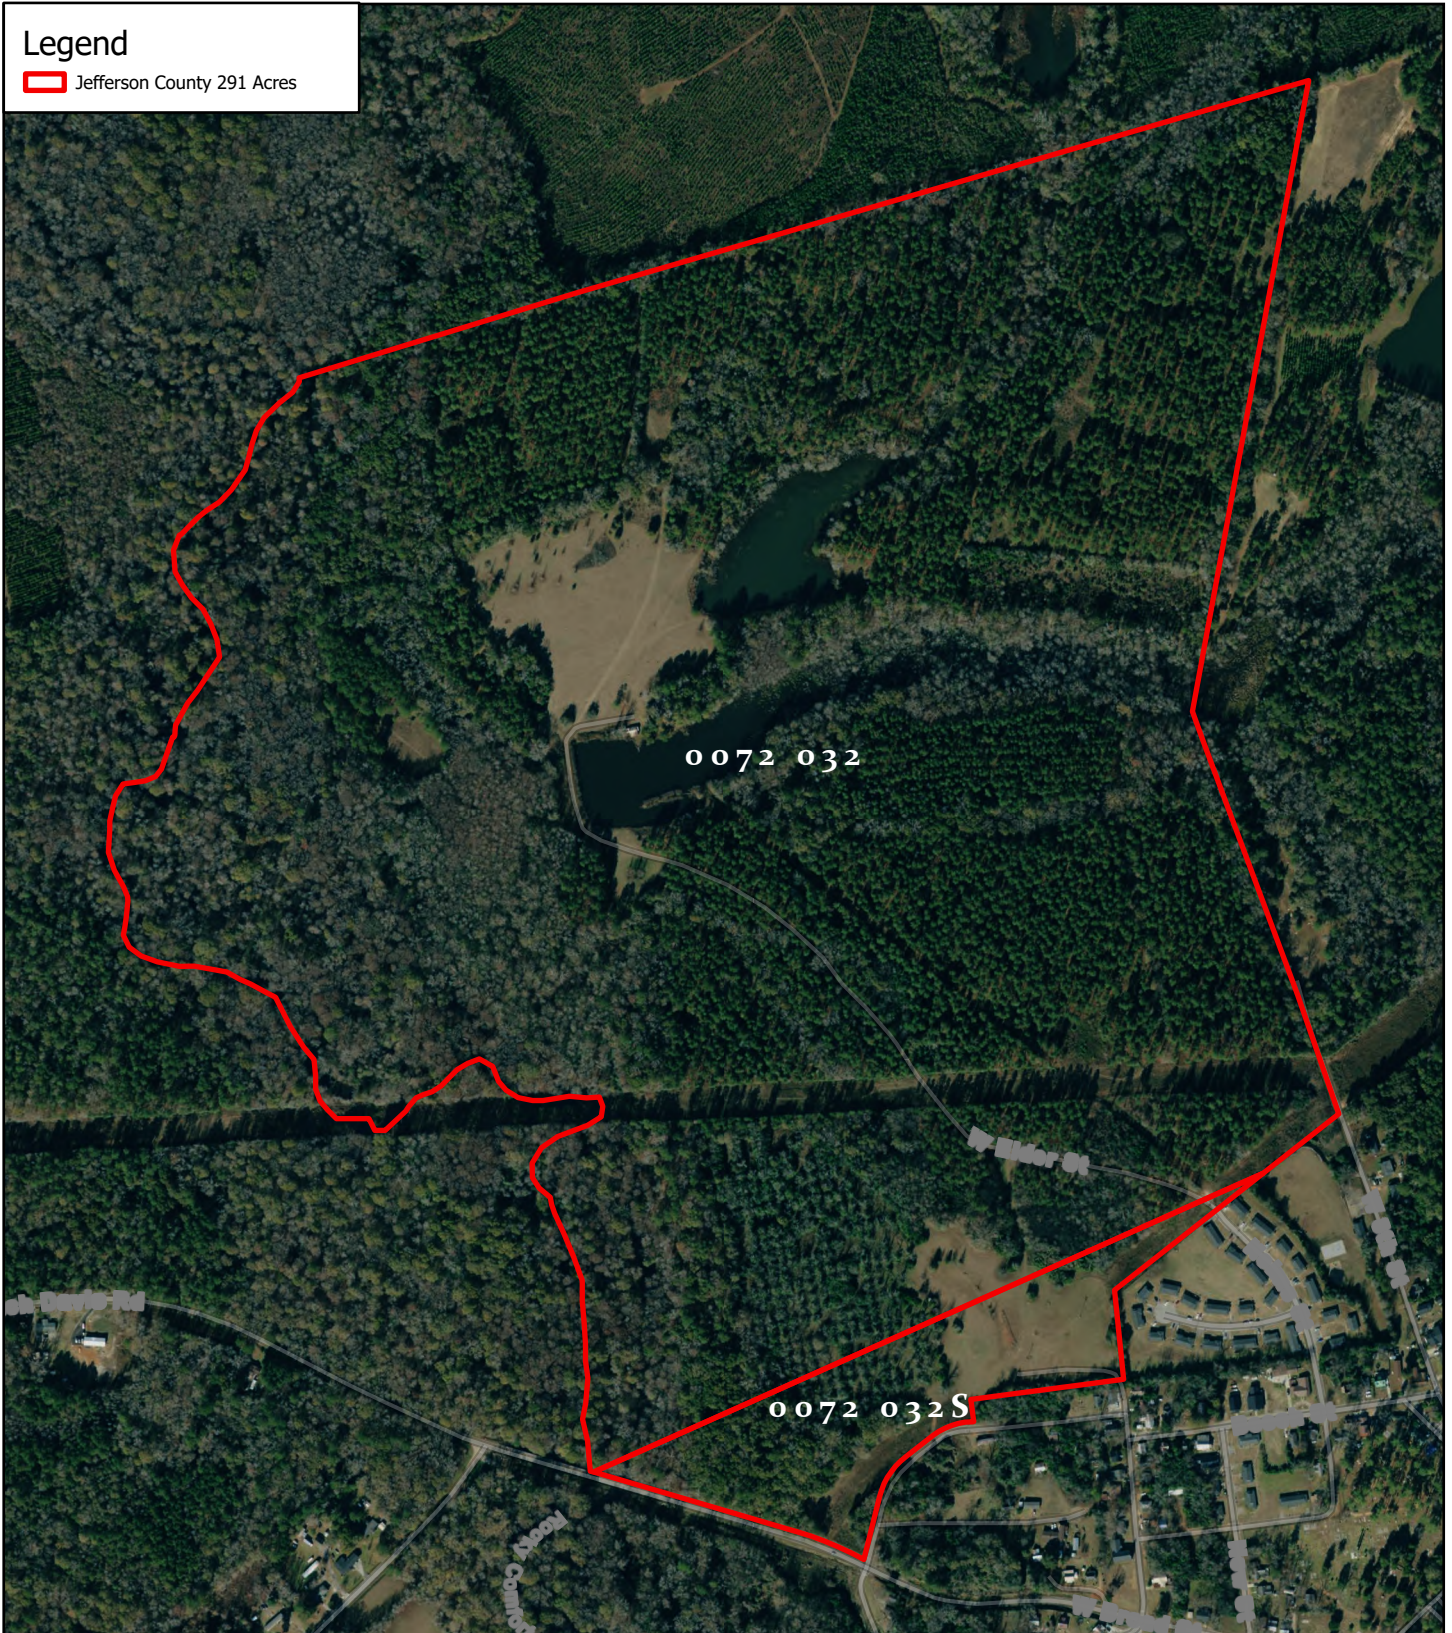

Legend

 Jefferson County 291 Acres

Jefferson County GA - 291 Acres +/-
Tract Map

JACK R FRANKHOUSER, ALC
REALTOR/FORESTER
ACCREDITED LAND CONSULTANT
912-678-5920 | GH.LAND.COM

2024

Coordinate System: WGS 1984 Web Mercator Auxiliary Sphere Center: 82.4198°W 33.0109°N

1 inch equals 787 feet