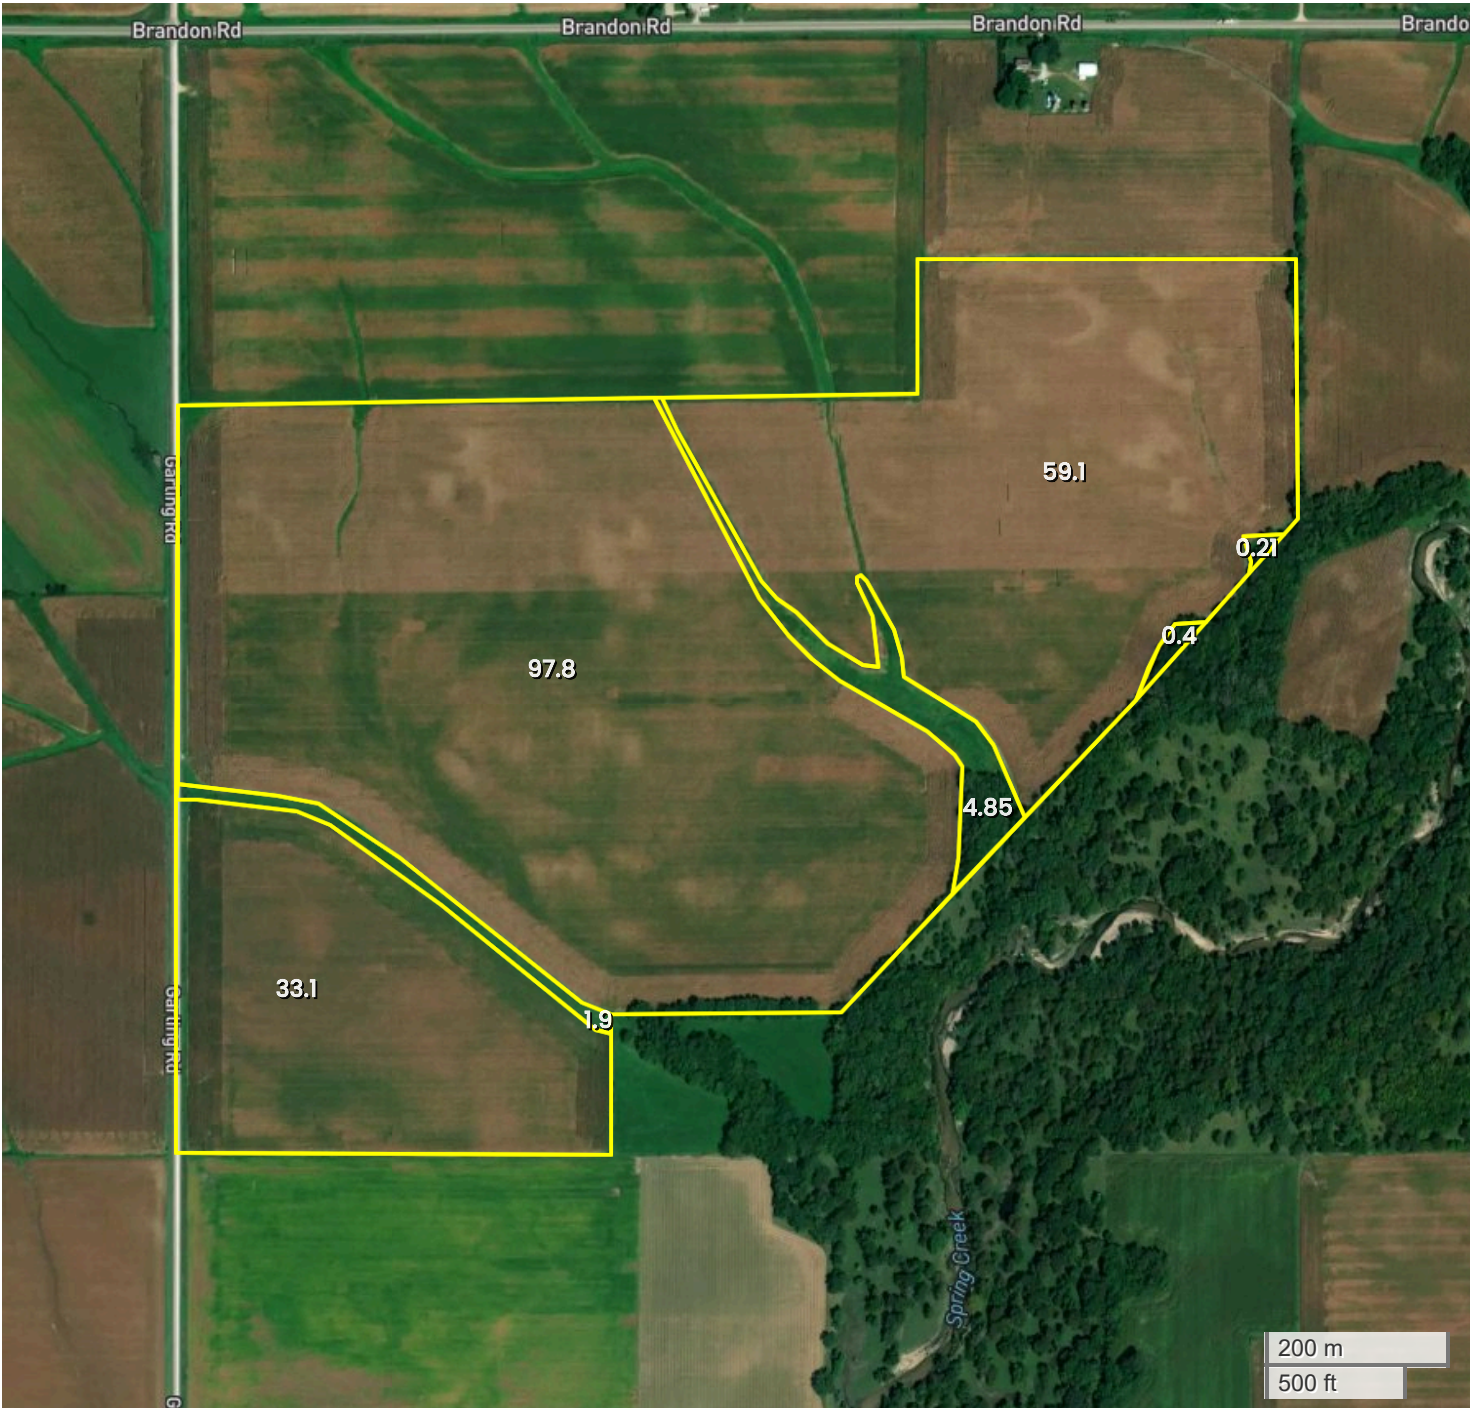

CRAFT ESTATE FARM
AERIAL MAP

Center: 42.334163, -92.115849

22-87N-11W

Spring Creek Township
Black Hawk County, IA

FarmWorth, LLC makes no representations or warranties, express or implied, as to the accuracy of any information, data, numerical values, boundaries, or any other information generated through the use of FarmWorth.com. User is solely responsible for independently investigating and determining all information provided through FarmWorth.com prior to use and waives any and all claims against FarmWorth, LLC for any inaccuracies or inconsistencies in the information and/or data.