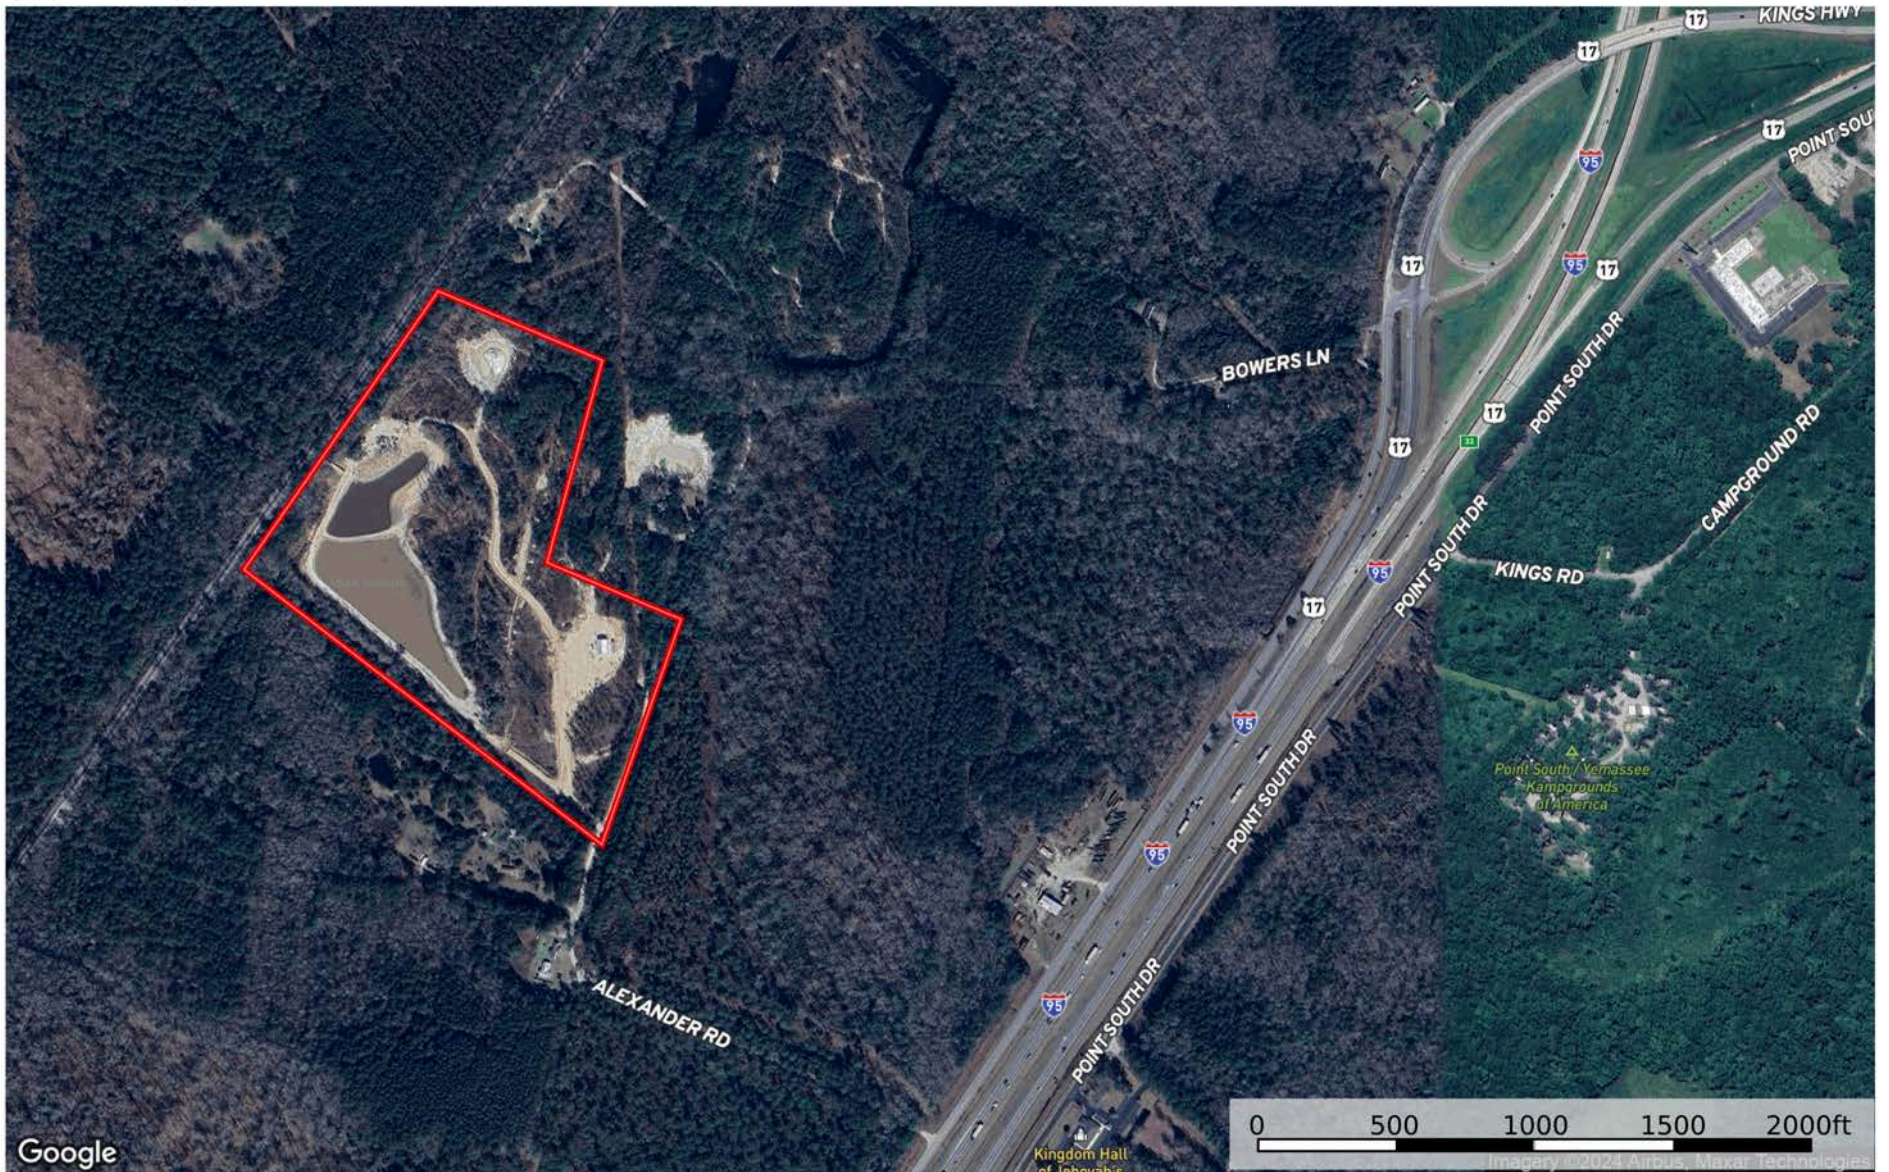

35 AC Alexander Rd, Yemassee / Point South
Jasper County, South Carolina, 35 AC +/-

Boundary

Stan Swofford
P: 8435471500

TrueSouthLand.com

11077 N. Jacob Smart Blvd, Ridgeland, SC 29936

id. The information contained herein was obtained from sources deemed to be reliable. Land id™ Services makes no warranties or guarantees as to the completeness or accuracy thereof.