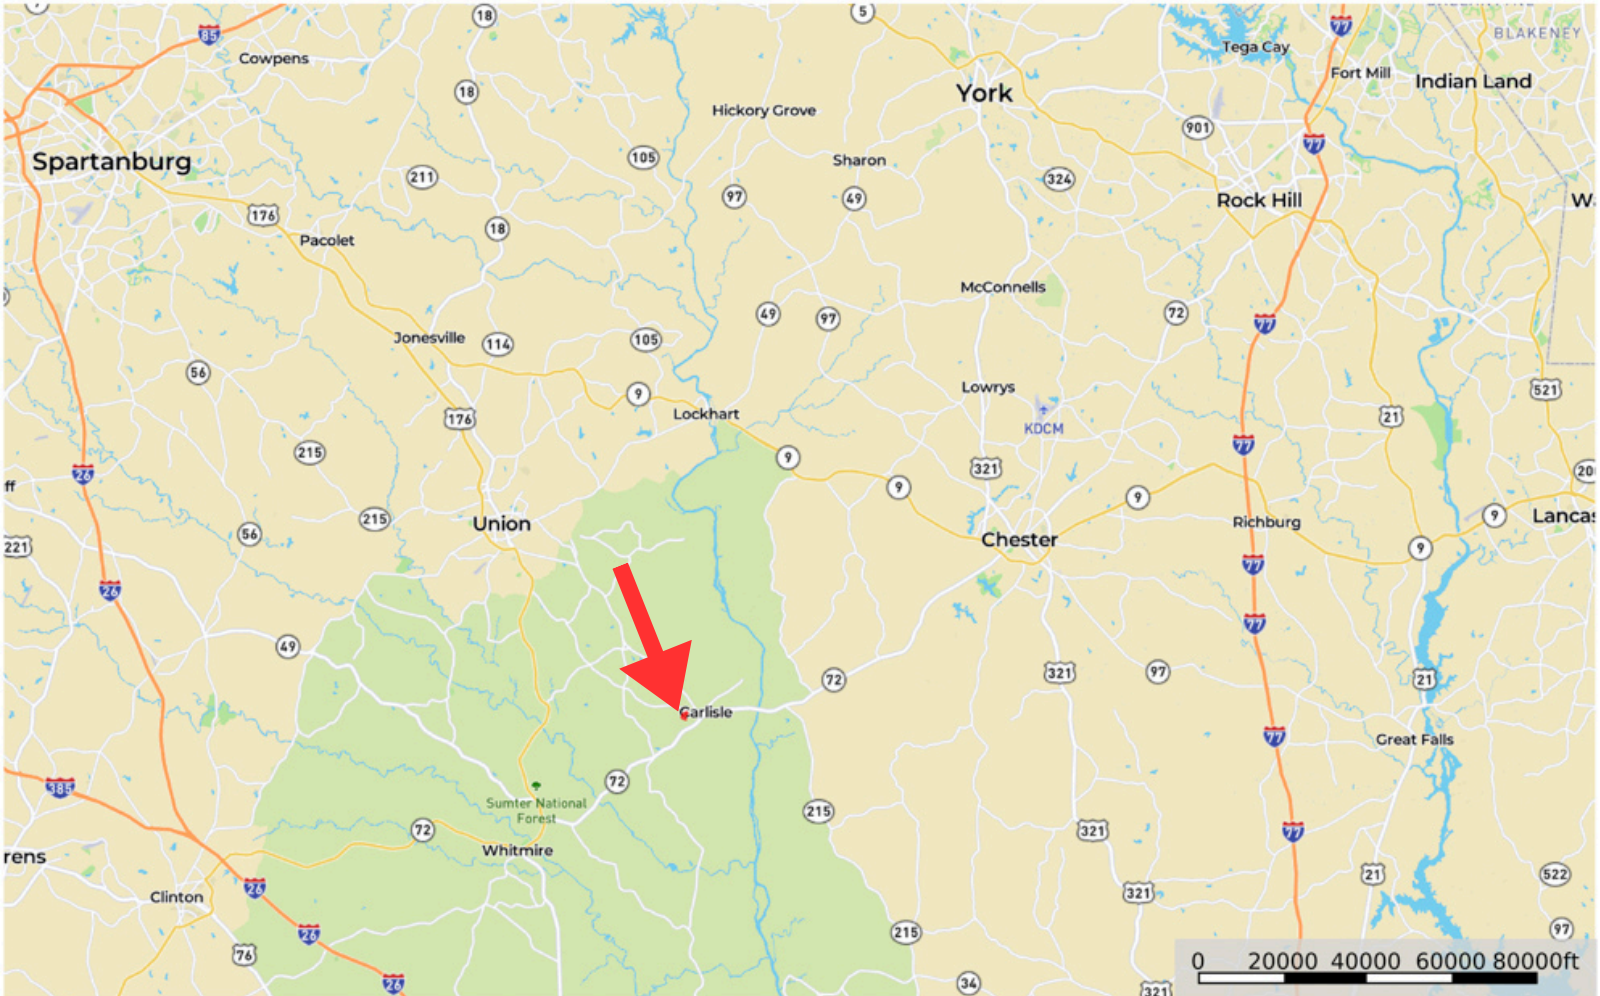

+/- 22.80 Carlisle, Union County SC
Union County, South Carolina

Boundary

TRUE SOUTH
↓ PROPERTIES ↓

Will Epting
803-413-6726
EptingForestry@gmail.com