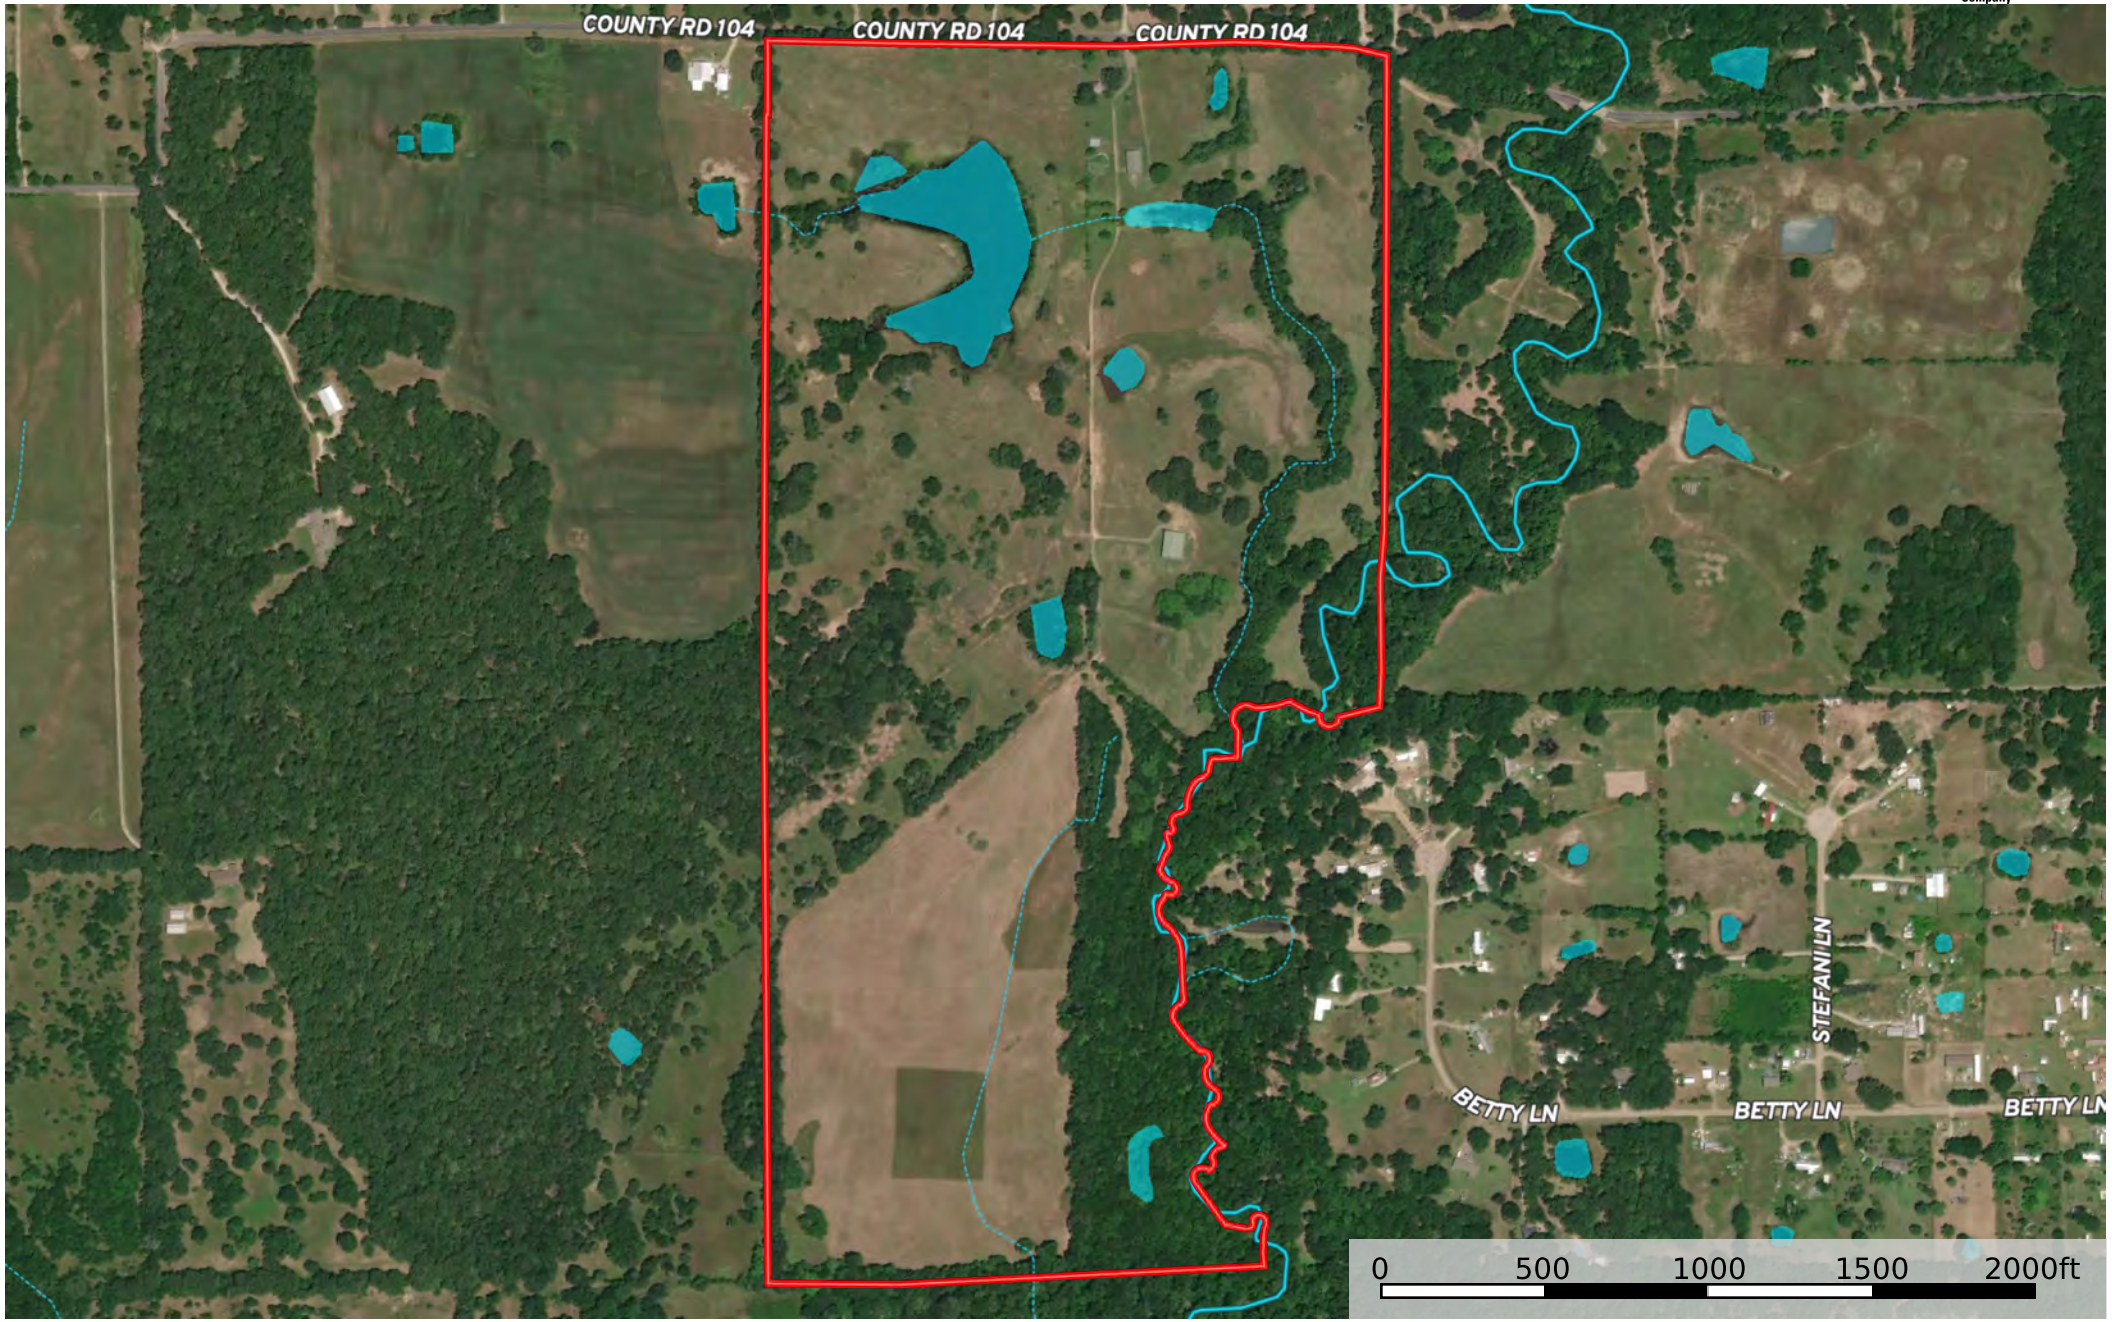

Double Diamond Ranch, Kaufman TX

Kaufman County, Texas, 142 AC +/-

- Boundary
- Stream, Intermittent
- River/Creek
- Water Body
- Water Wells