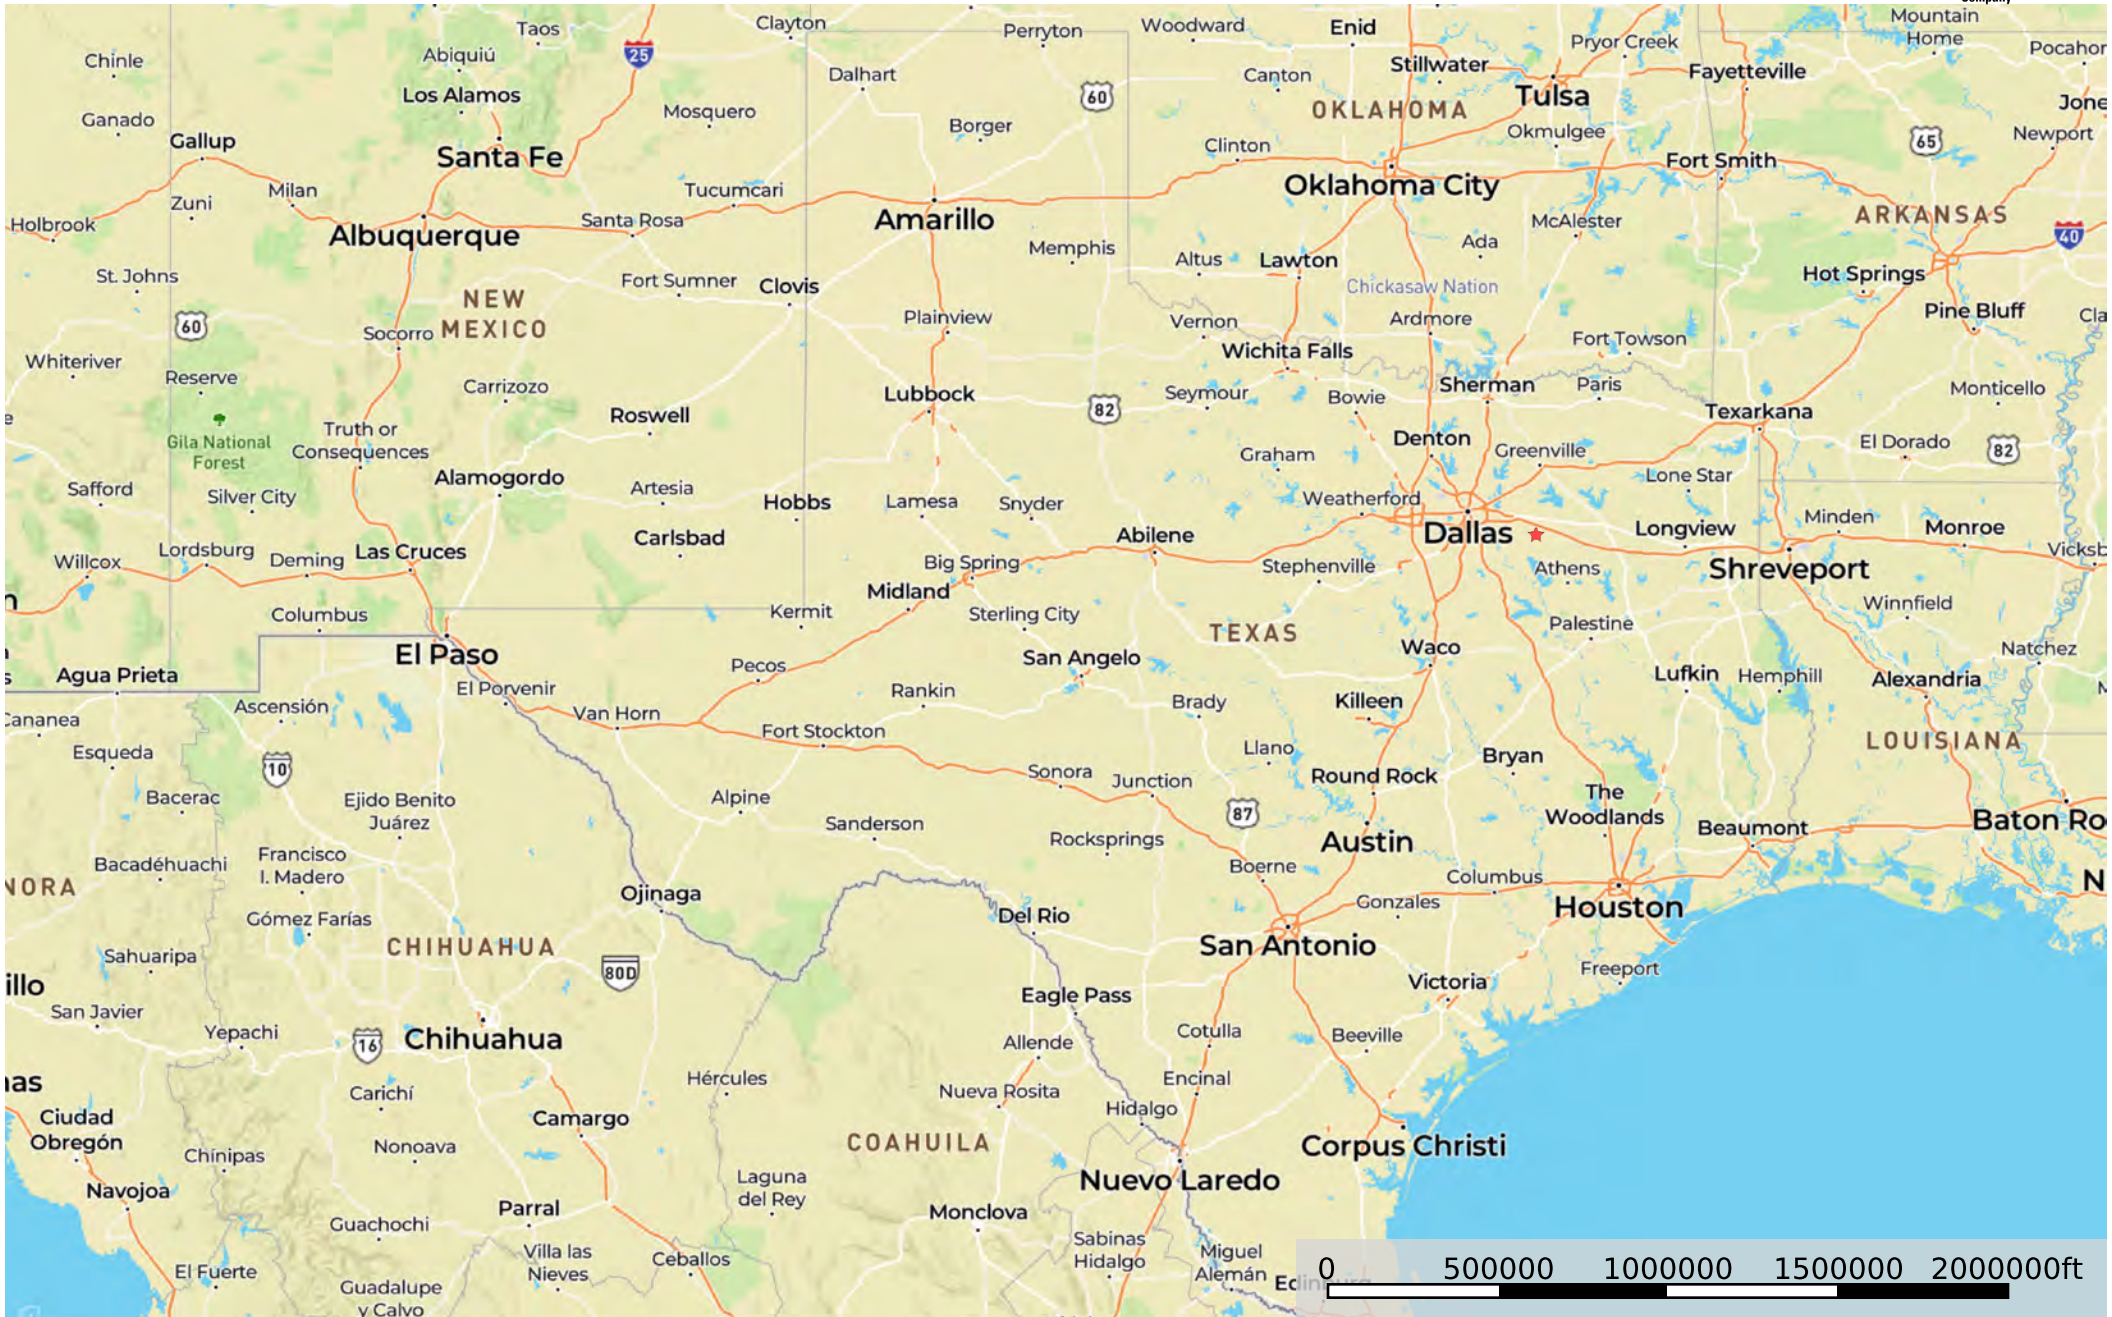

Double Diamond Ranch, Kaufman TX

Kaufman County, Texas, 142 AC +/-

★ Star 1 □ Boundary