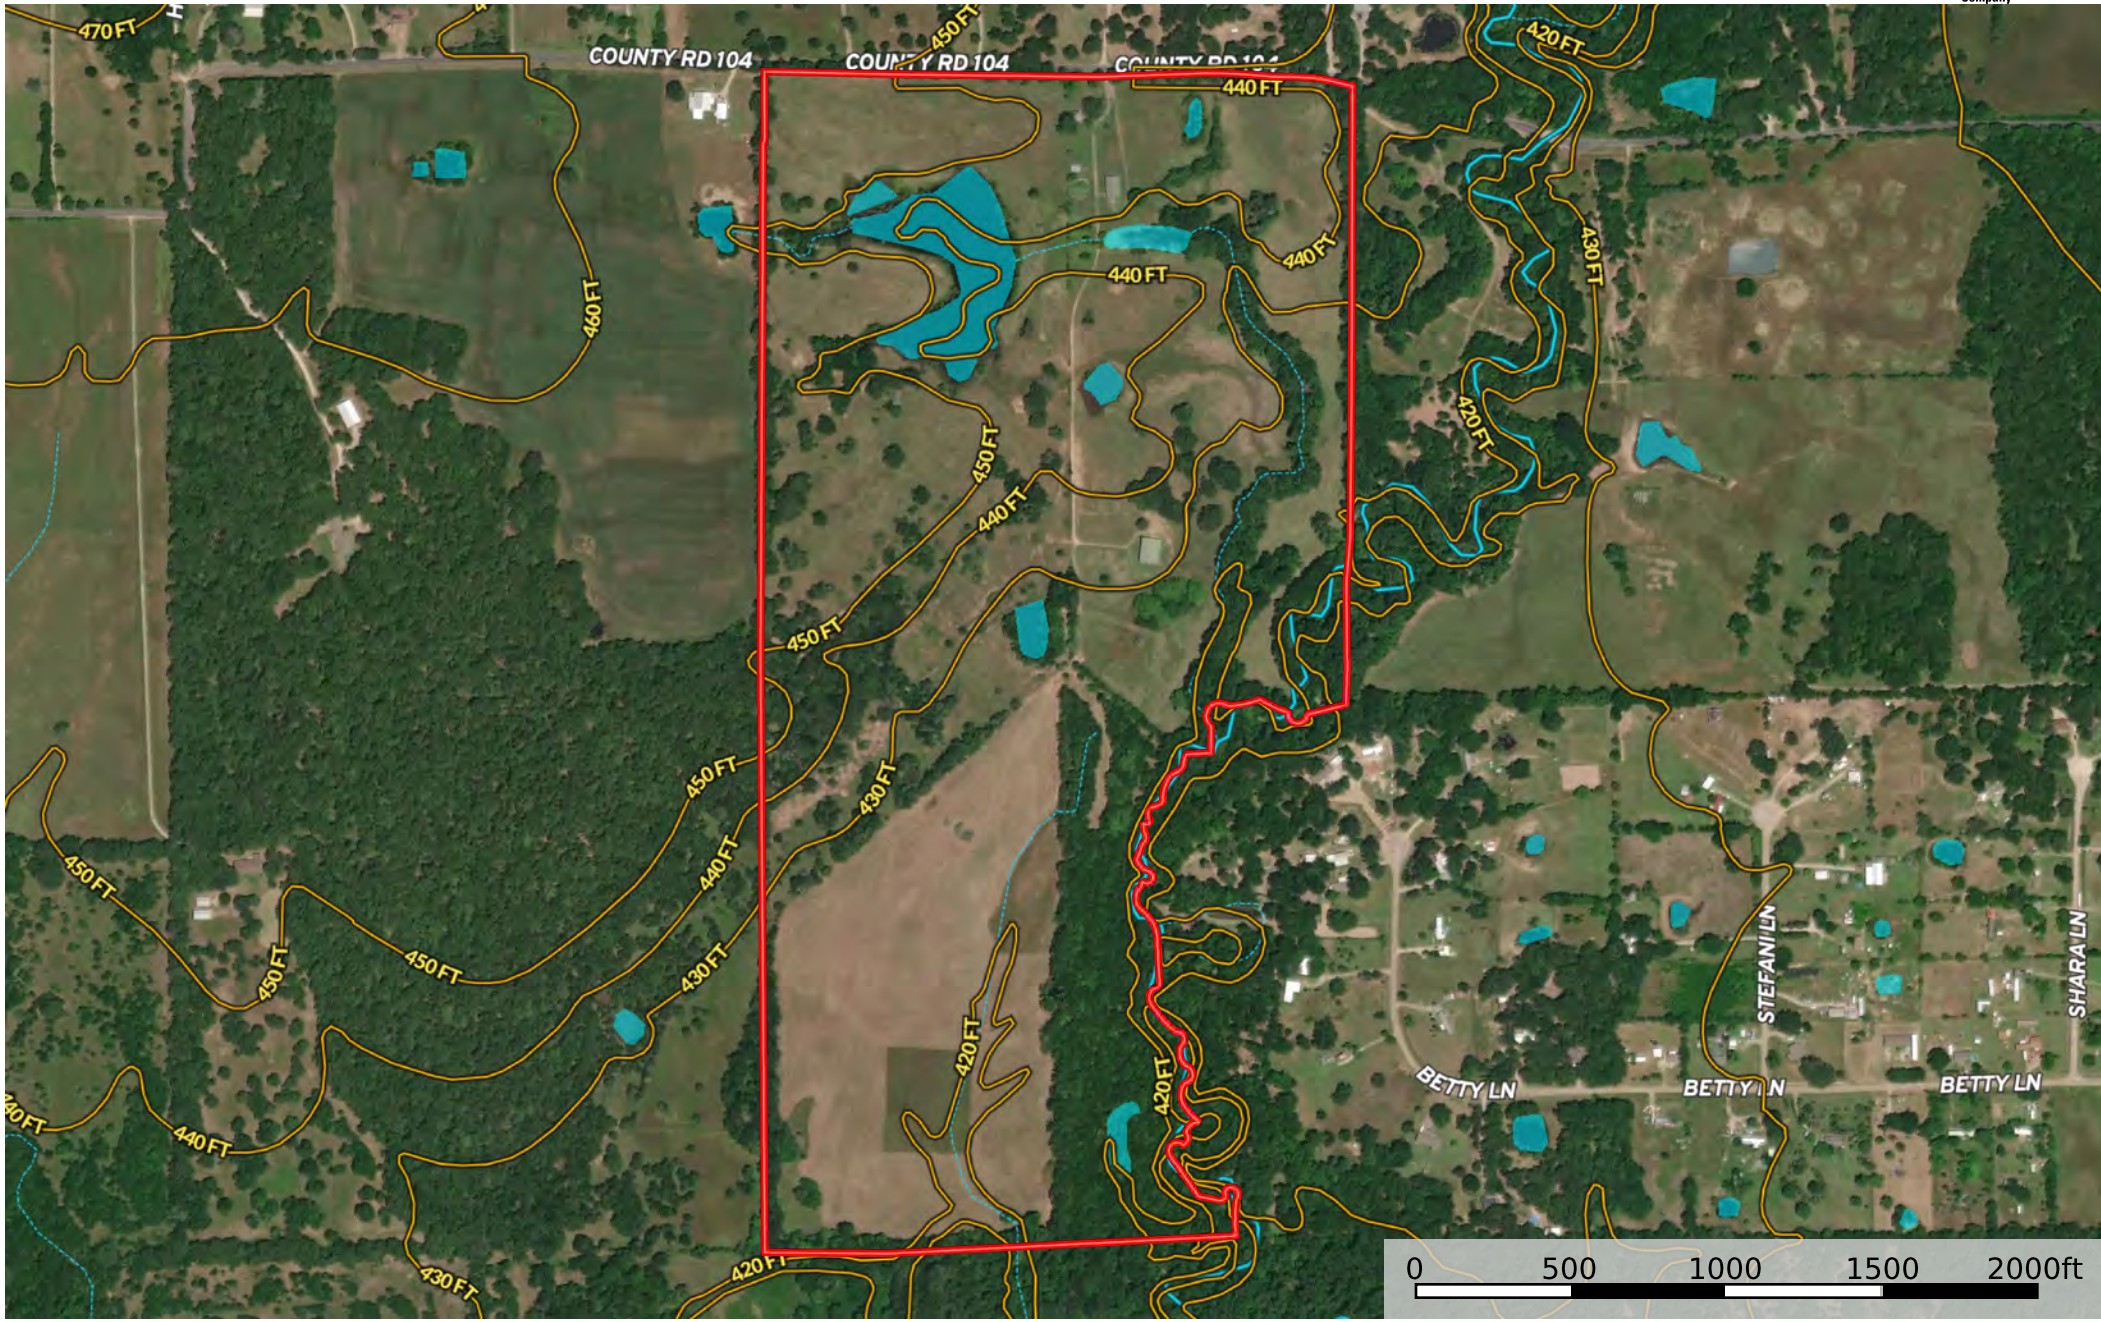

Double Diamond Ranch, Kaufman TX

Kaufman County, Texas, 142 AC +/-

- Boundary
- Stream, Intermittent
- River/Creek
- Water Body
- Water Wells