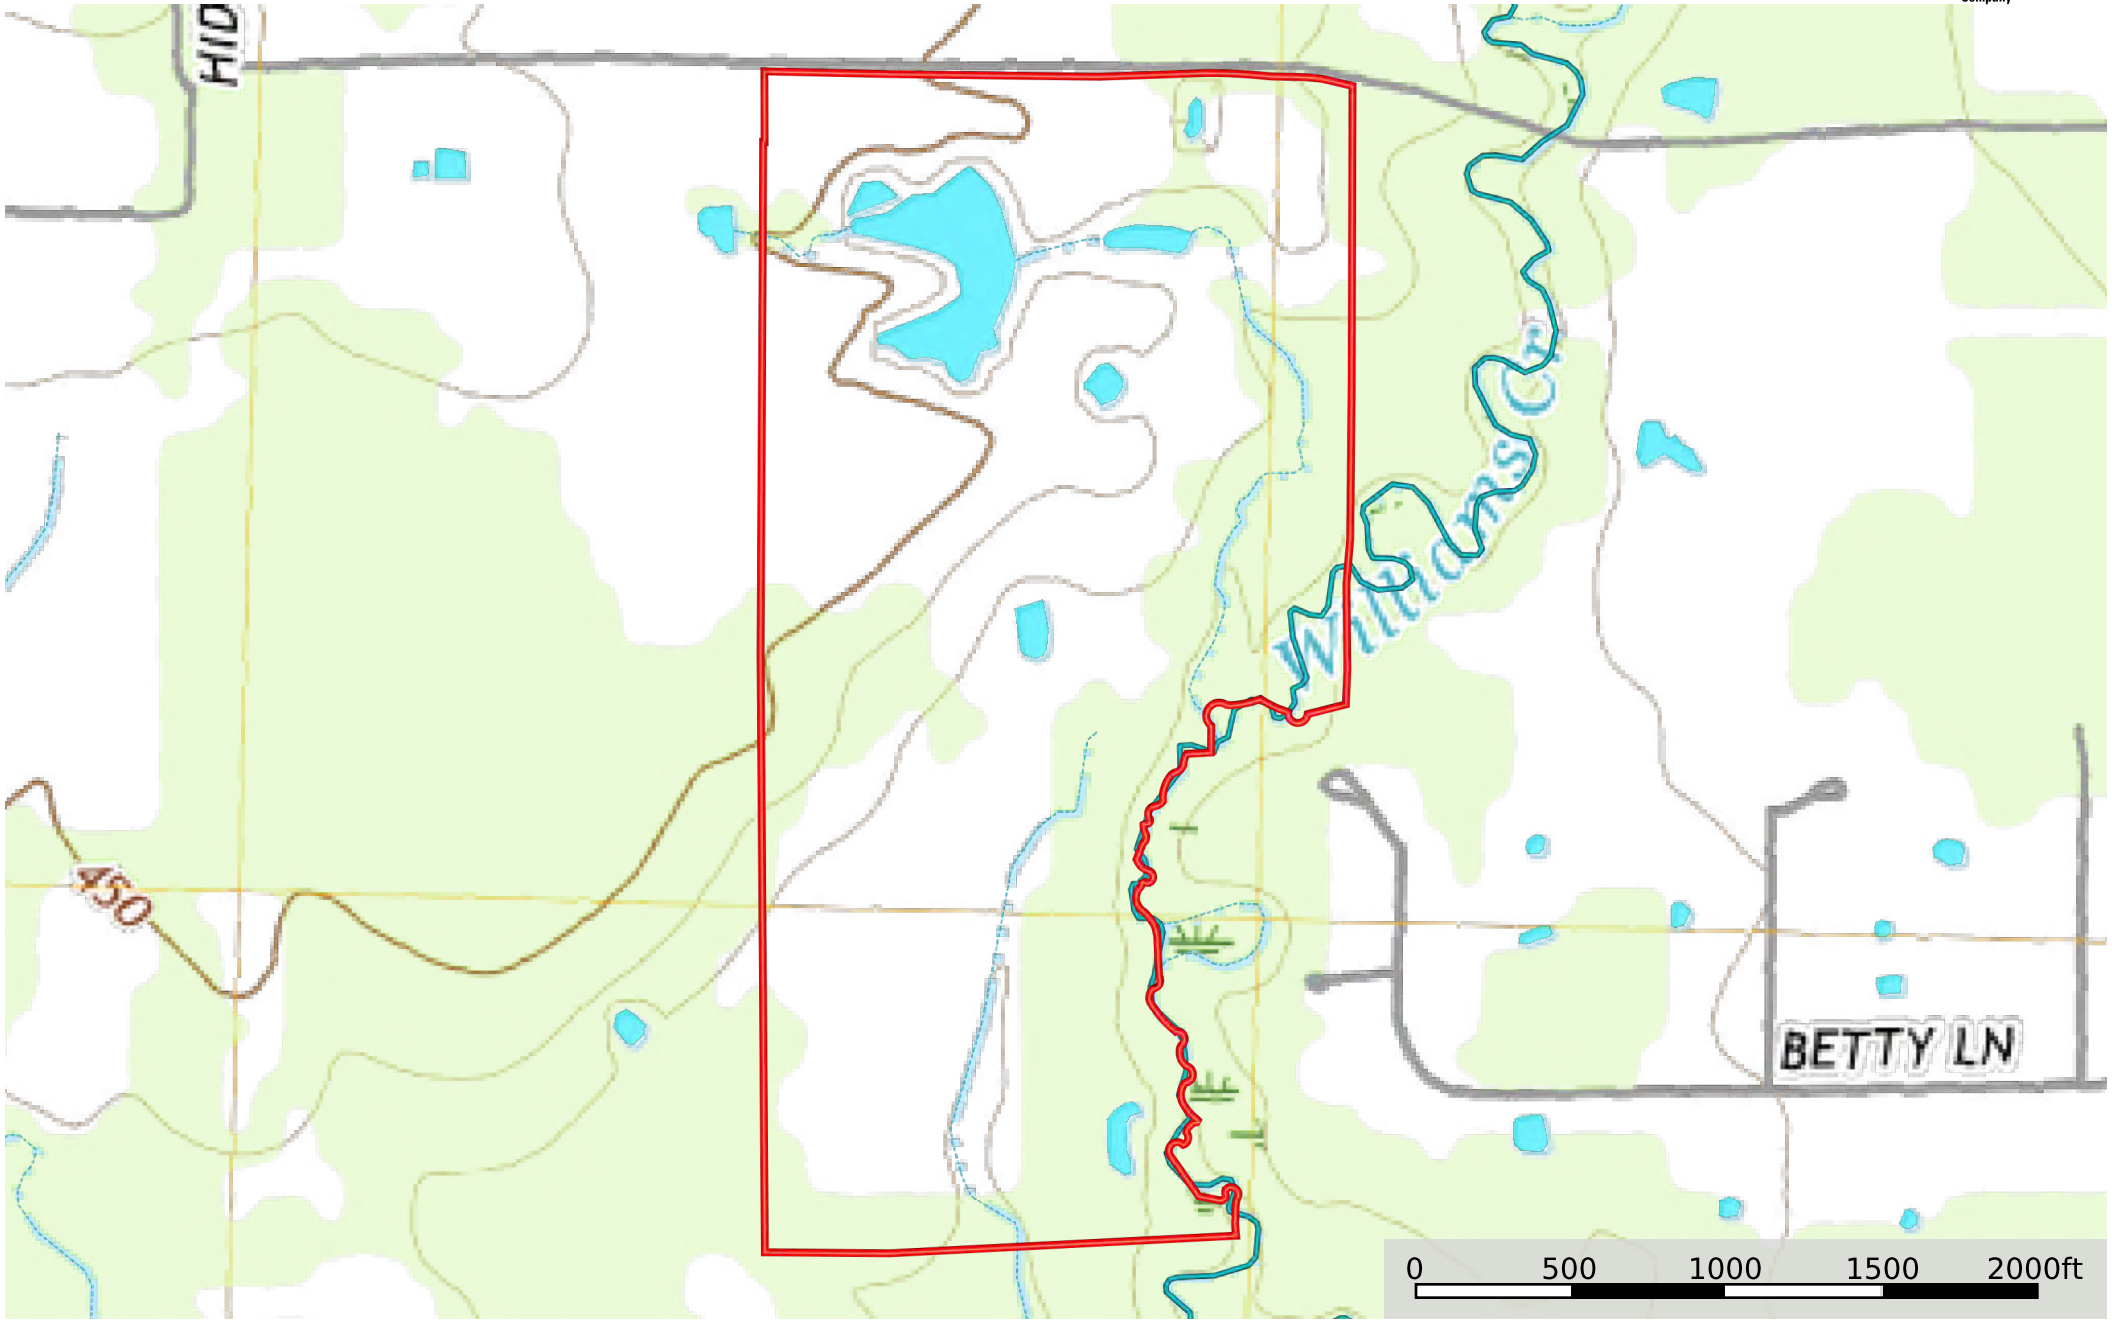

Double Diamond Ranch, Kaufman TX

Kaufman County, Texas, 142 AC +/-

- Boundary
- Stream, Intermittent
- River/Creek
- Water Body
- Water Wells