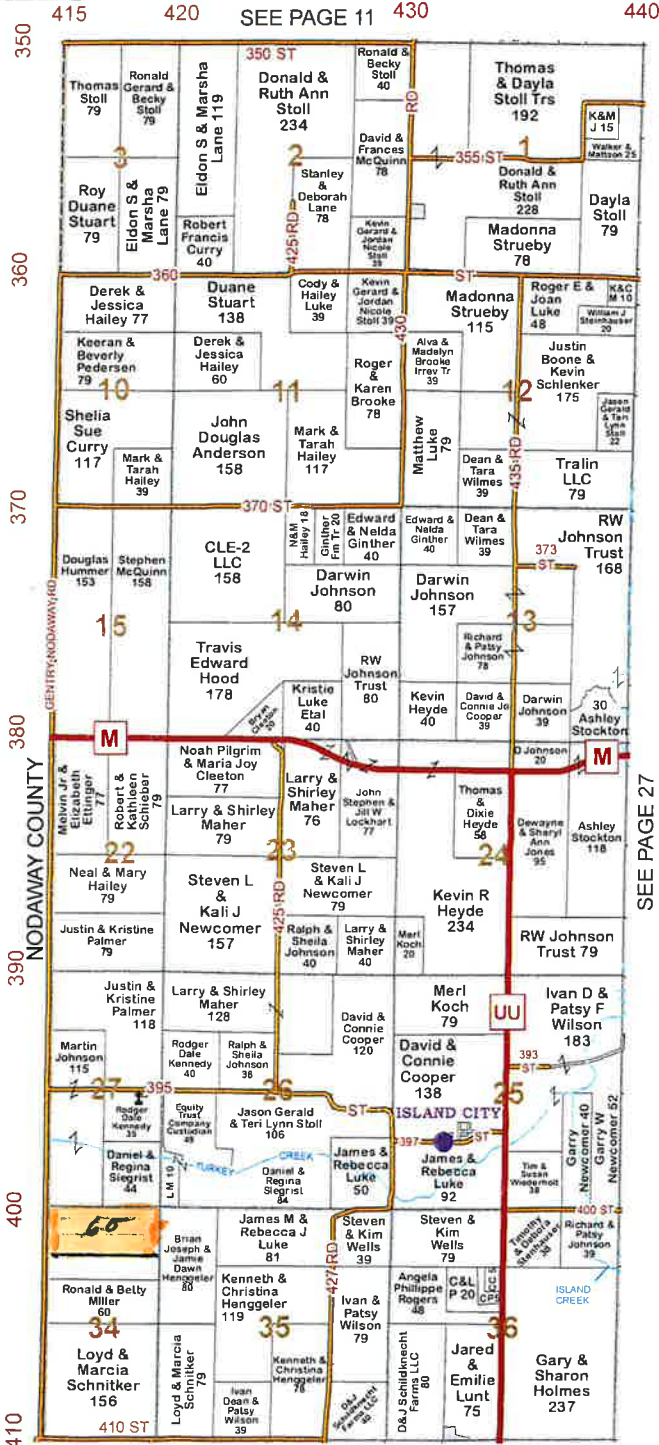

Township 62N - Range 33W

Copyright © 2023 Mapping Solutions

SEE RIGHT

Township 61N - Range 33W

Copyright © 2023 Mapping Solutions

DEKALB COUNTY