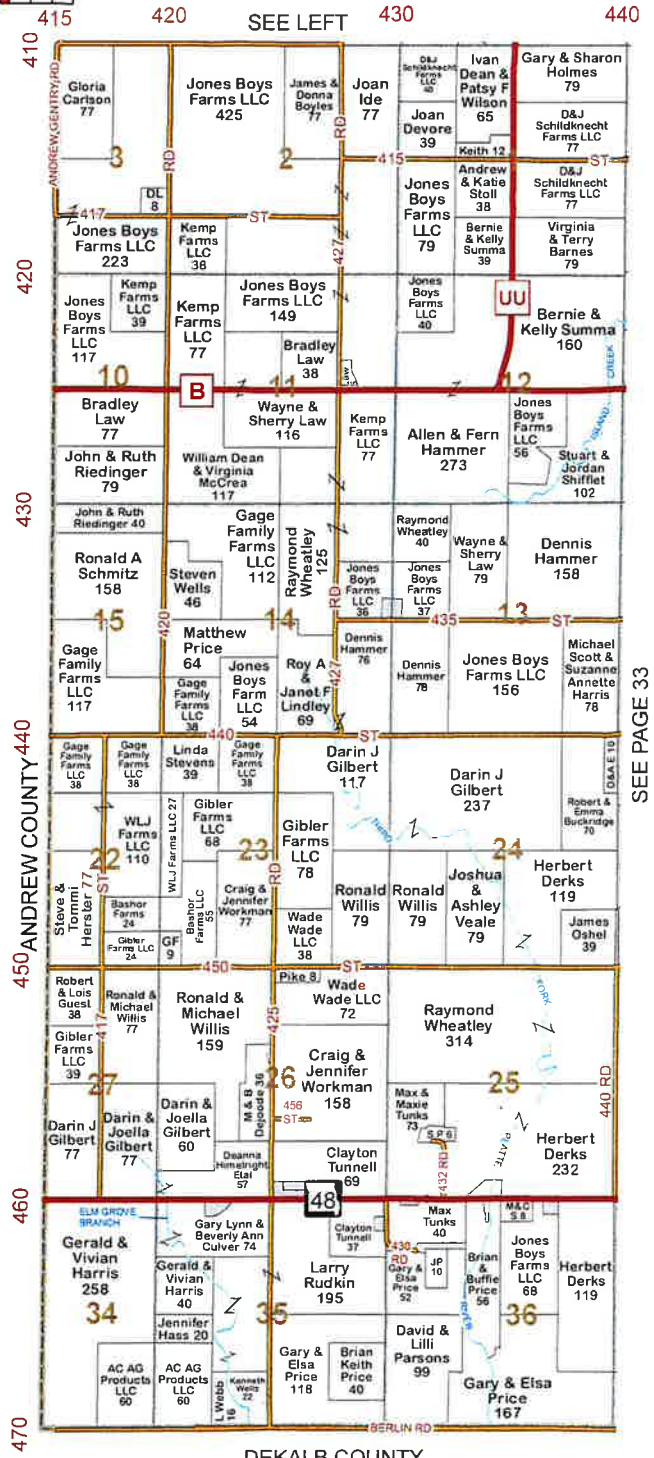

Township 62N - Range 33W

Copyright © 2023 Mapping Solutions

SEE RIGHT

Township 61N - Range 33W

Copyright © 2023 Mapping Solutions

DEKALB COUNTY