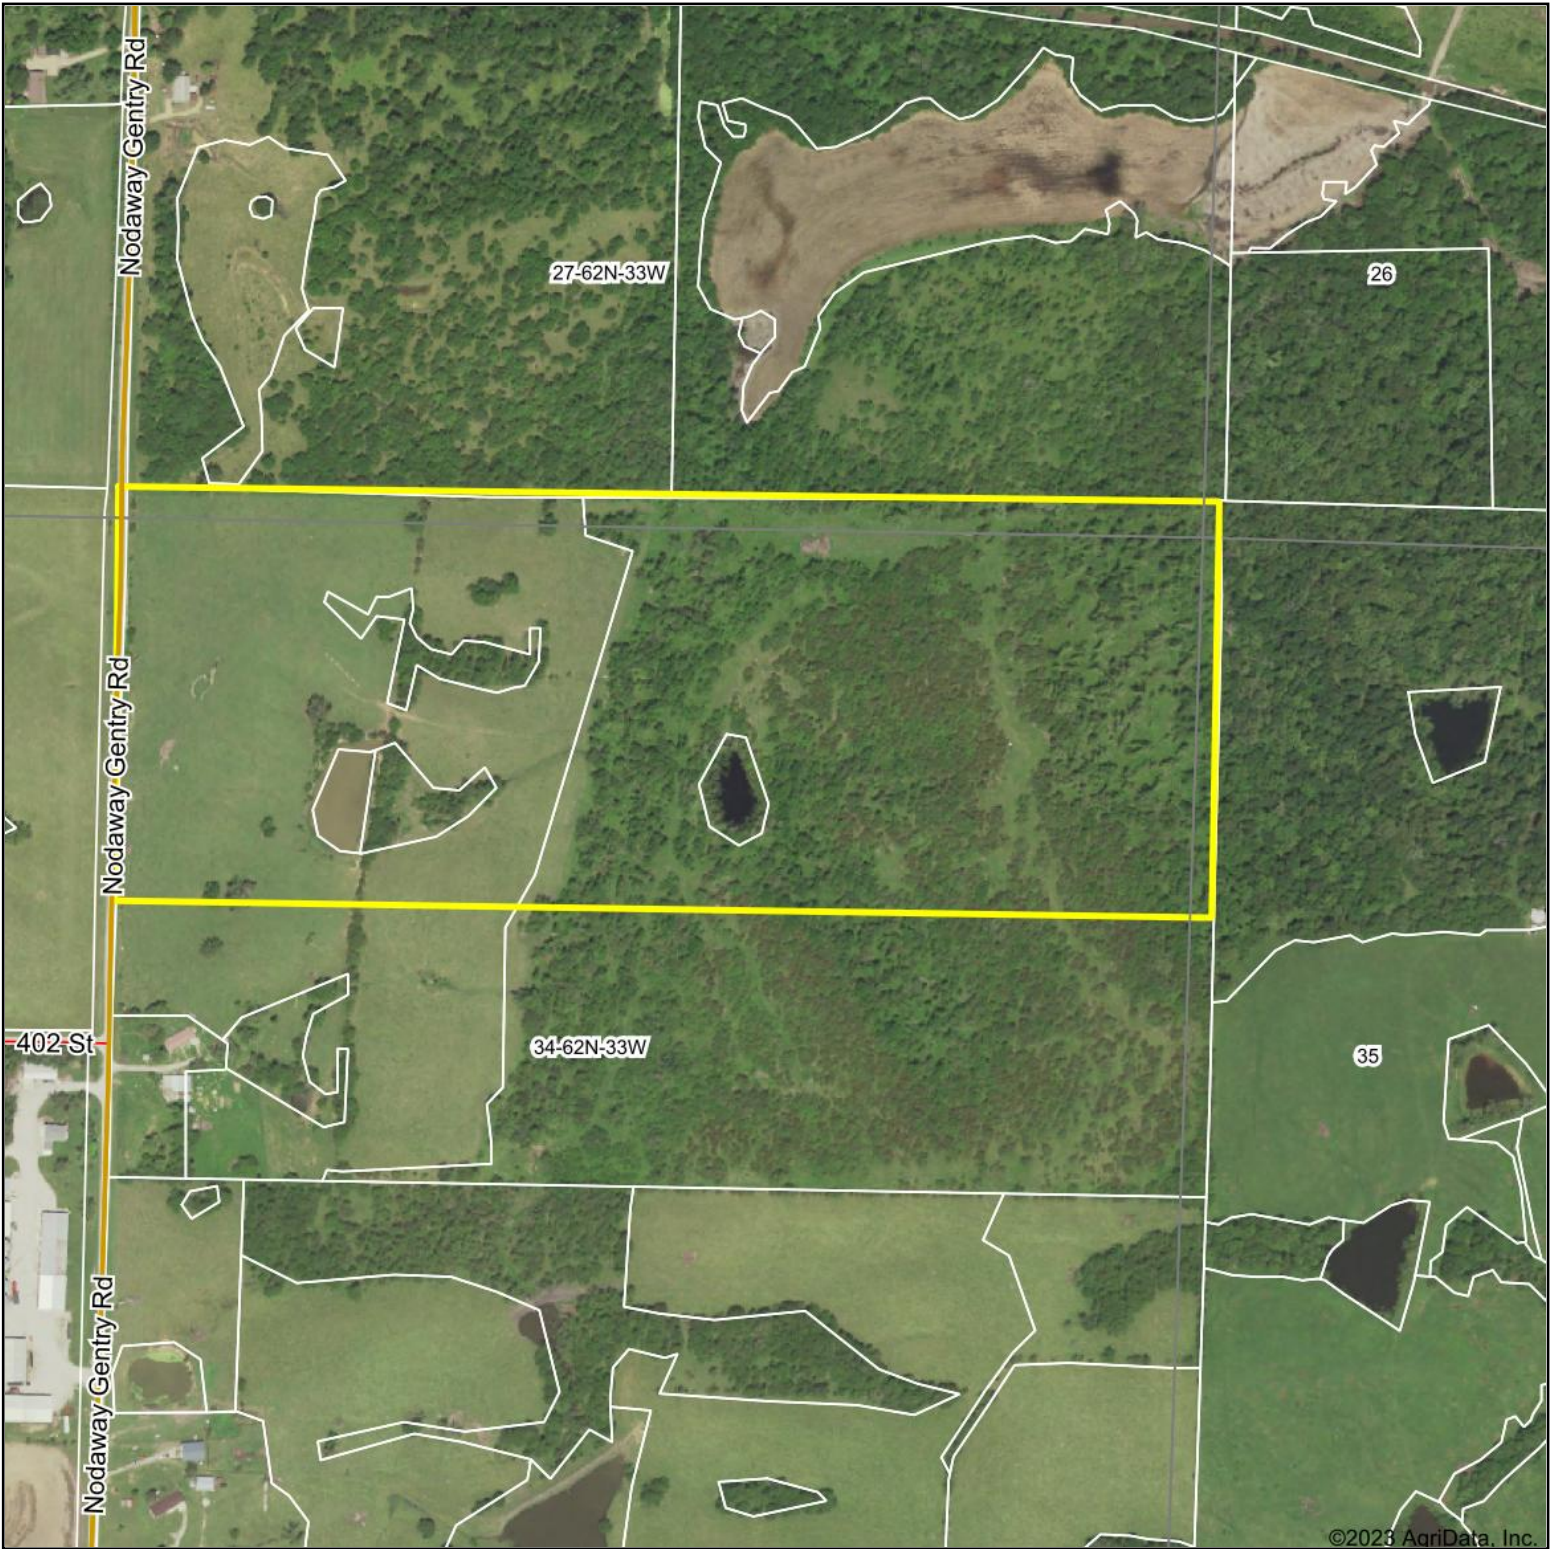

Aerial Map

Boundary Center: 40° 8' 22.22, -94° 36' 2.58

34-62N-33W
Gentry County
Missouri

United Country
Property Solutions, LLC

Maps Provided By:
 **surety**
CUSTOMIZED ONLINE MAPPING
© AgriData, Inc. 2023 www.AgriDataInc.com

9/25/2023