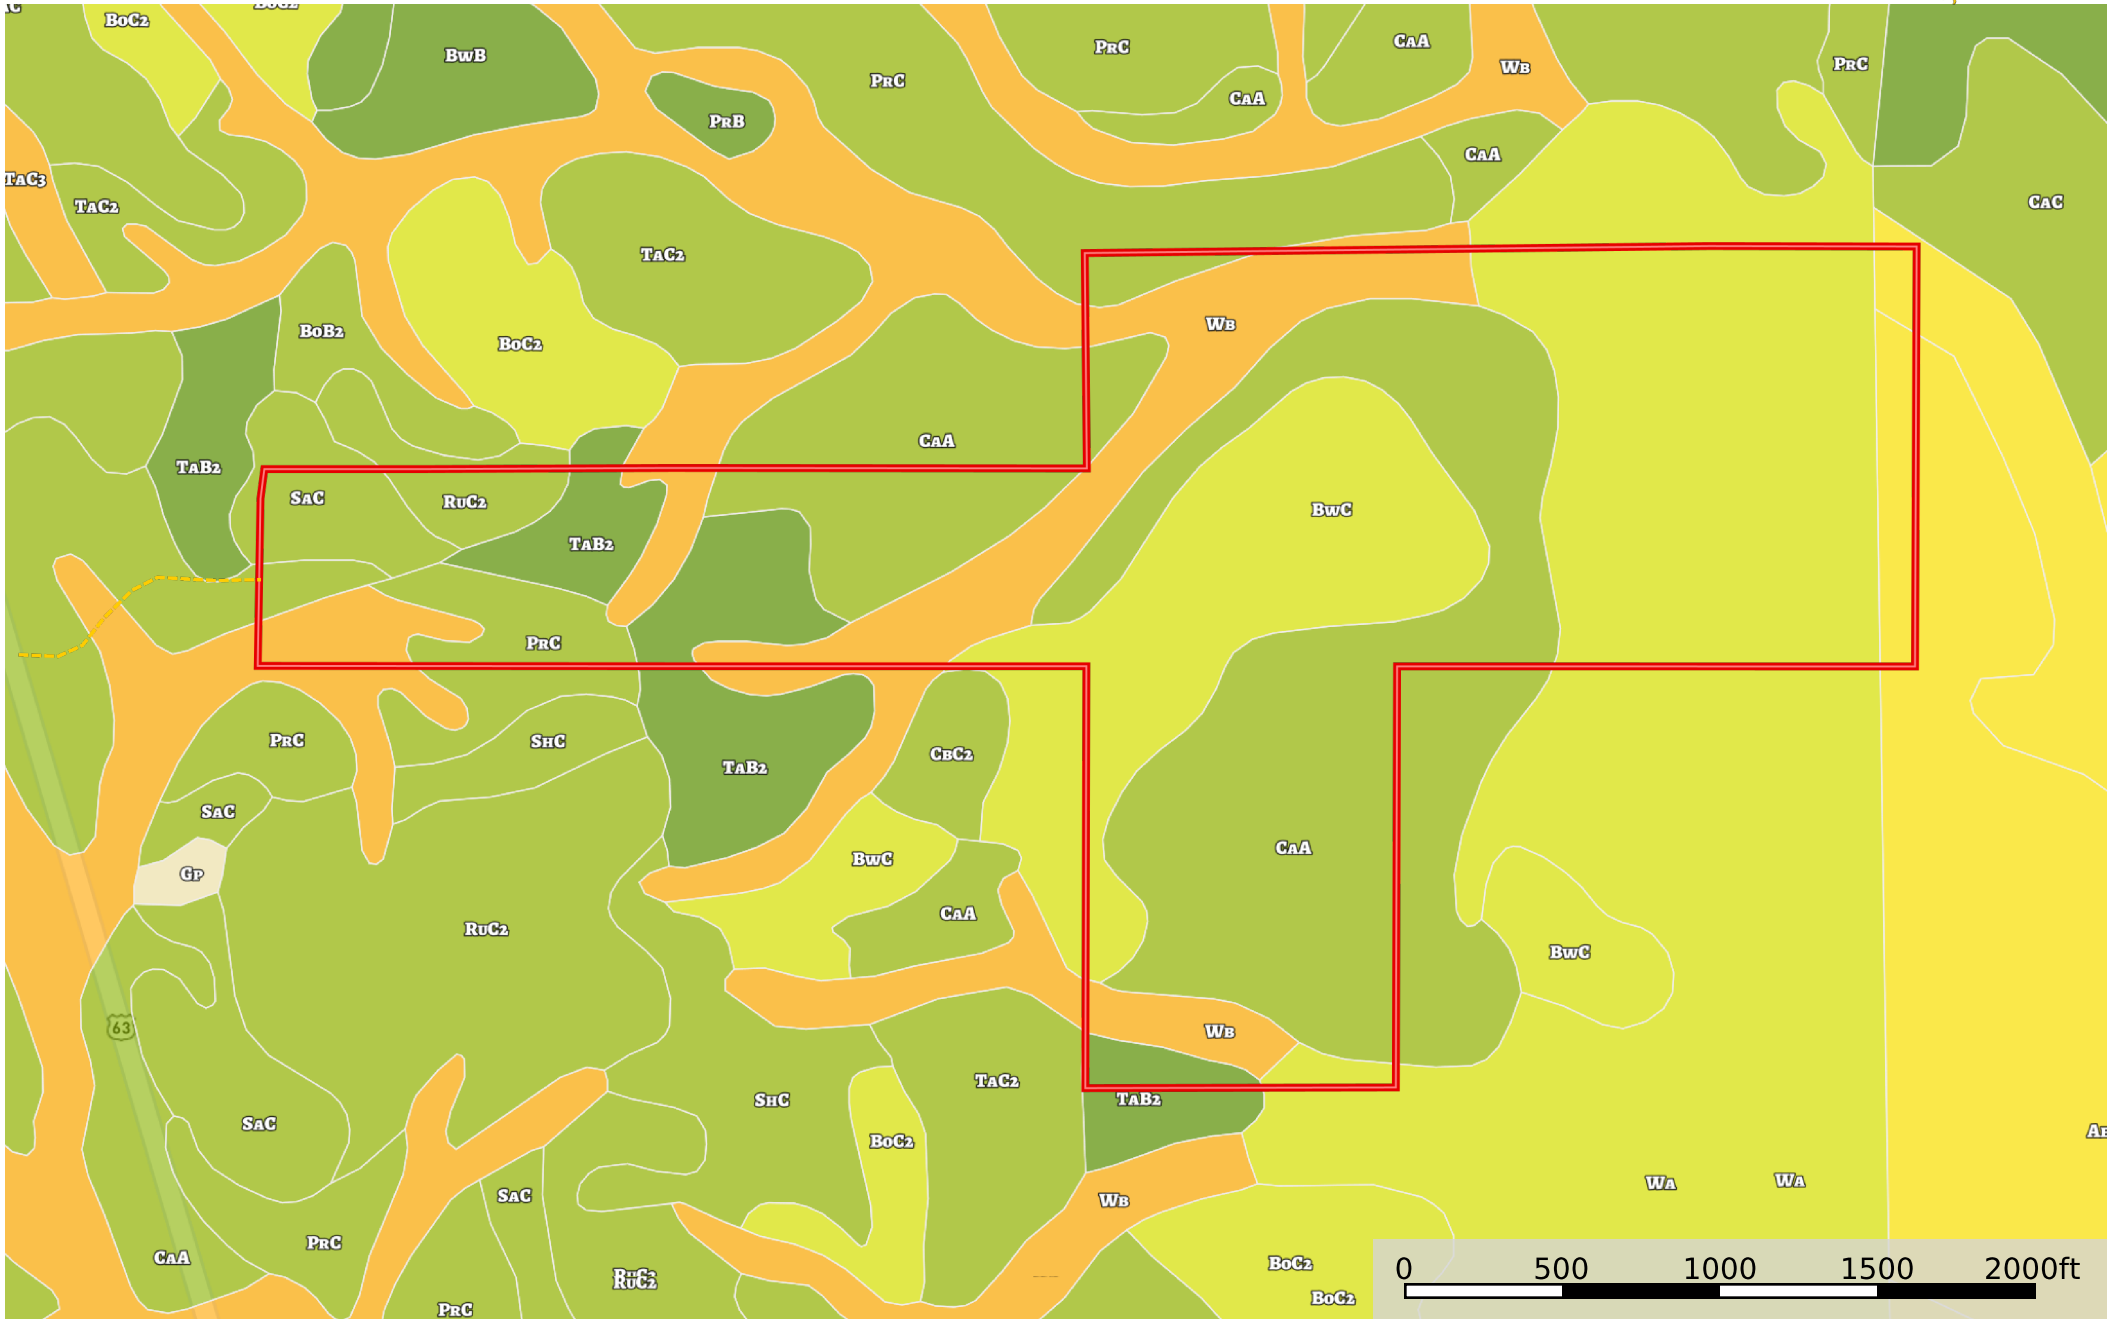

Mercer Hill 150

Cleveland Co, AR, +/- 150 Acres

--- Road / Trail □ Boundary

--- Road / Trail □ Boundary

--- Road / Trail □ Boundary

--- Road / Trail
□ Boundary