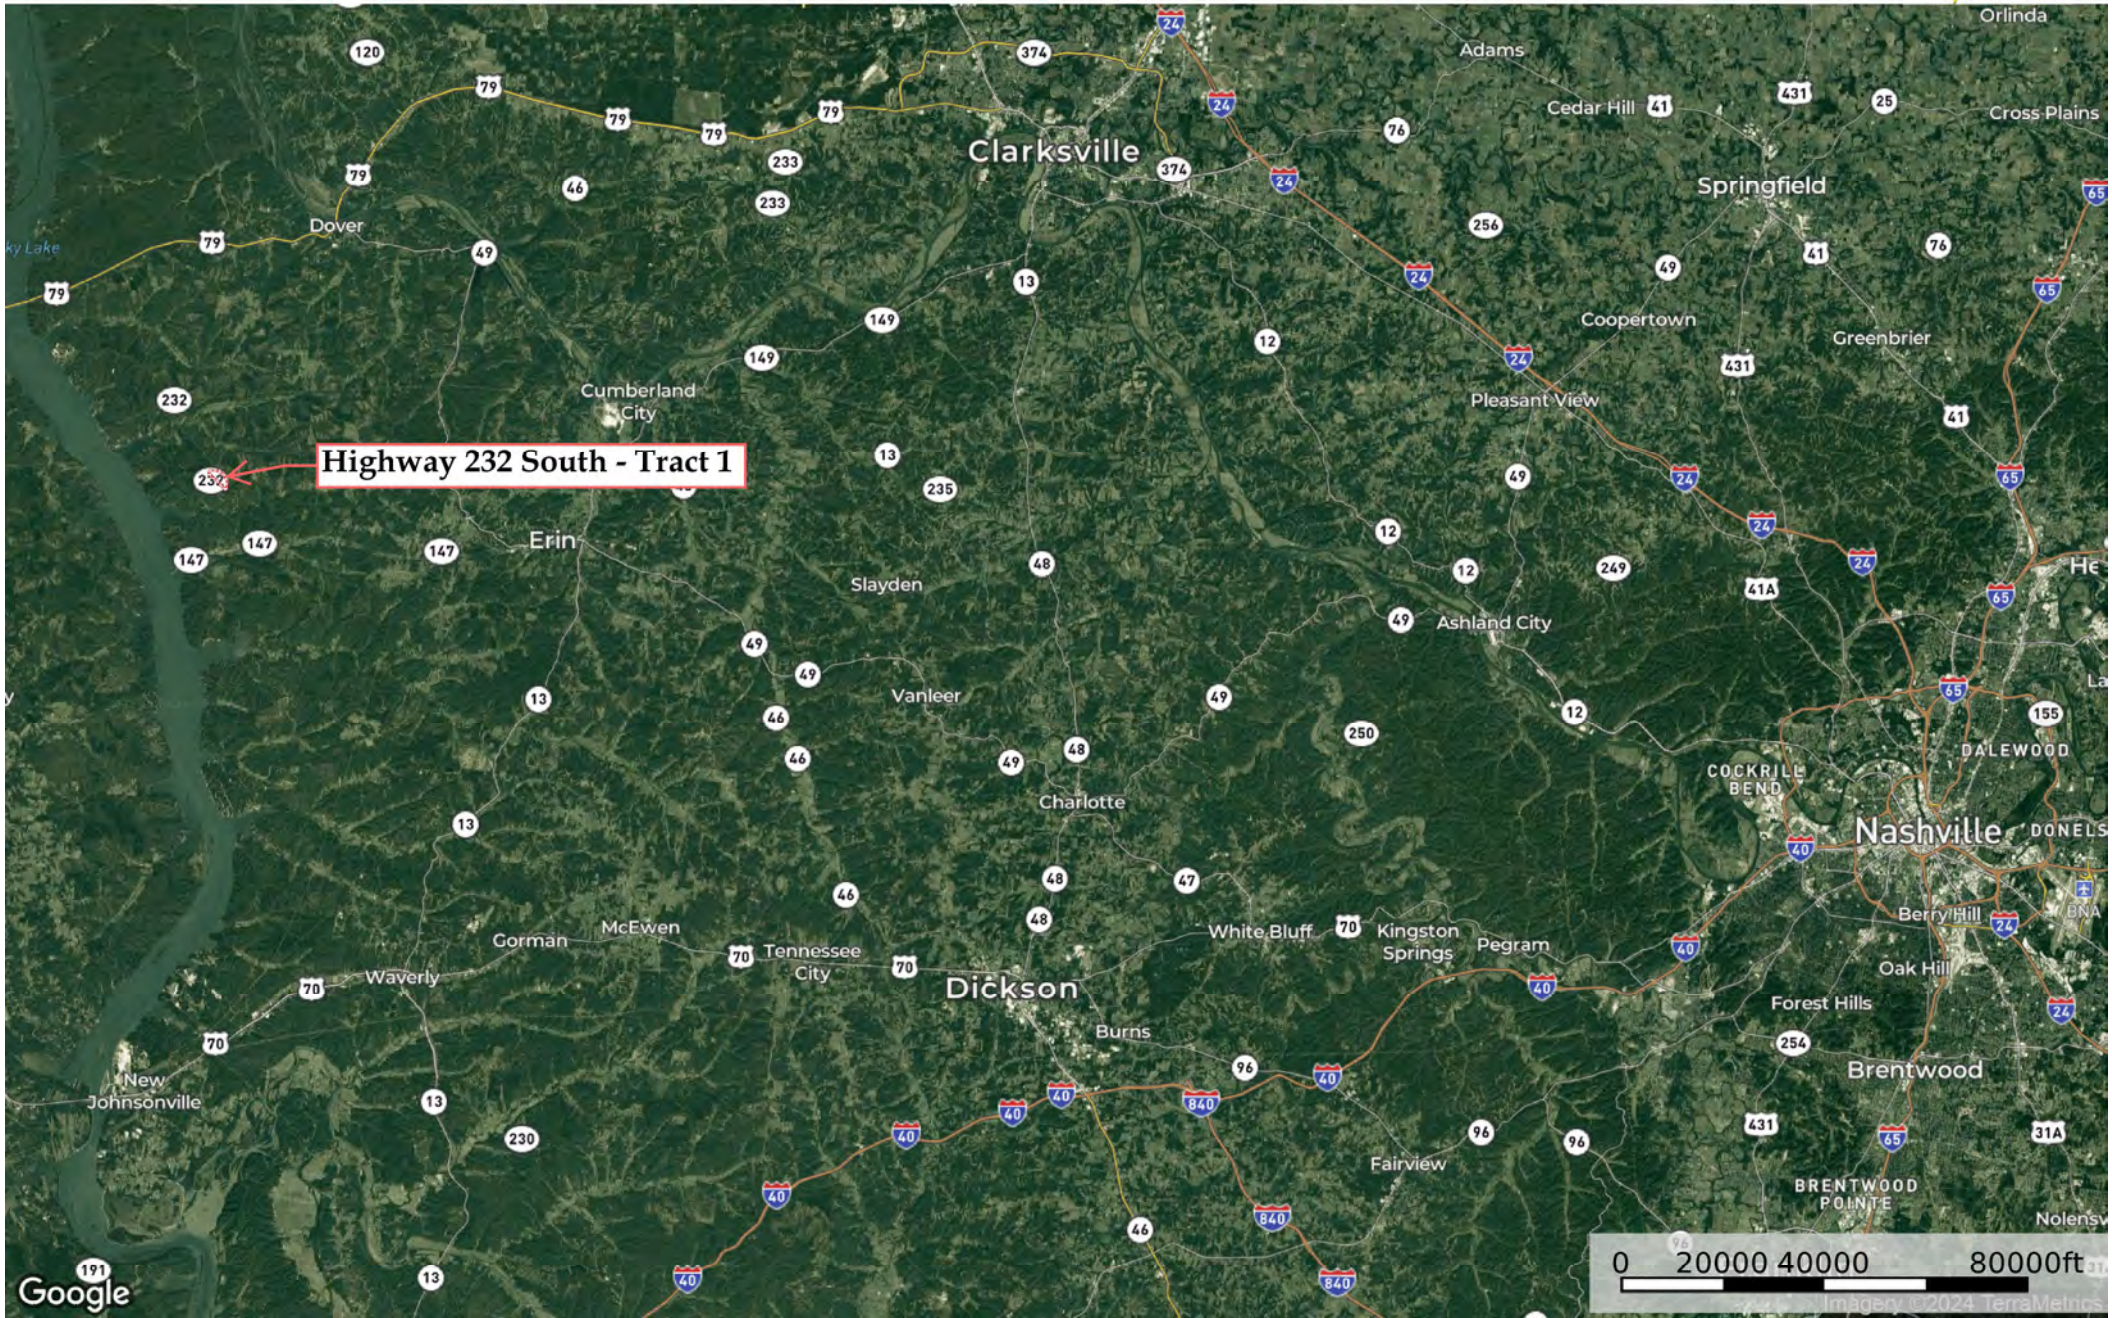

Highway 232 South - Tract 1

Stewart County, Tennessee, 157 AC +/-

Highway 232 South - Tract 1

Boundary