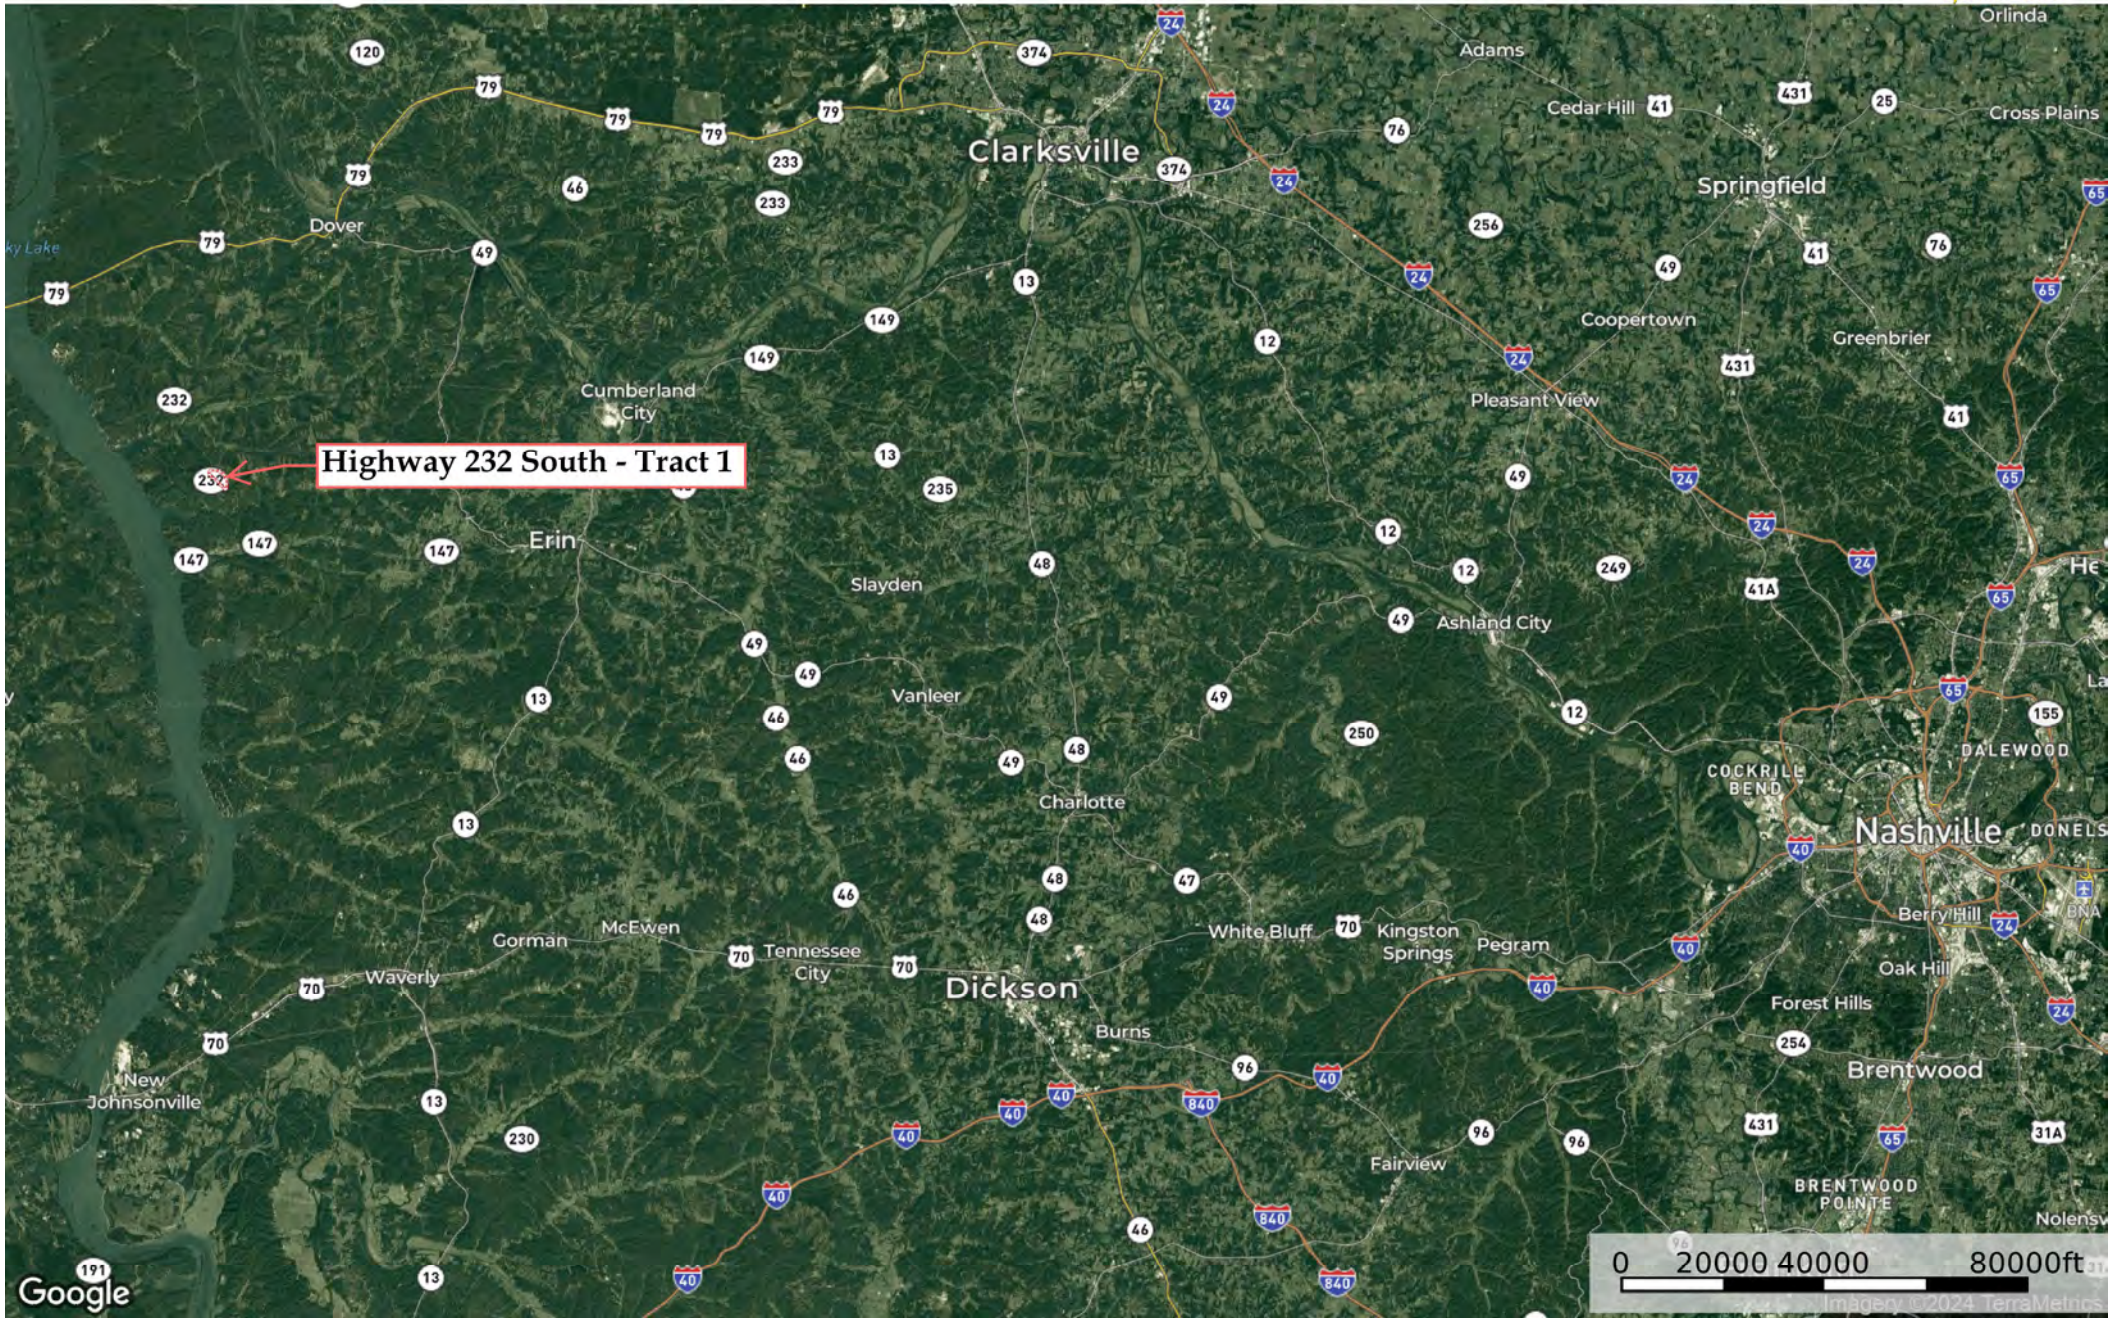

Highway 232 South - Tract 1

Stewart County, Tennessee, 157 AC +/-

Highway 232 South - Tract 1

Highway 232 South - Tract 1

Stewart County, Tennessee, 157 AC +/-

Boundary

Highway 232 South - Tract 1

Stewart County, Tennessee, 157 AC +/-

Google

Boundary

Google

Boundary