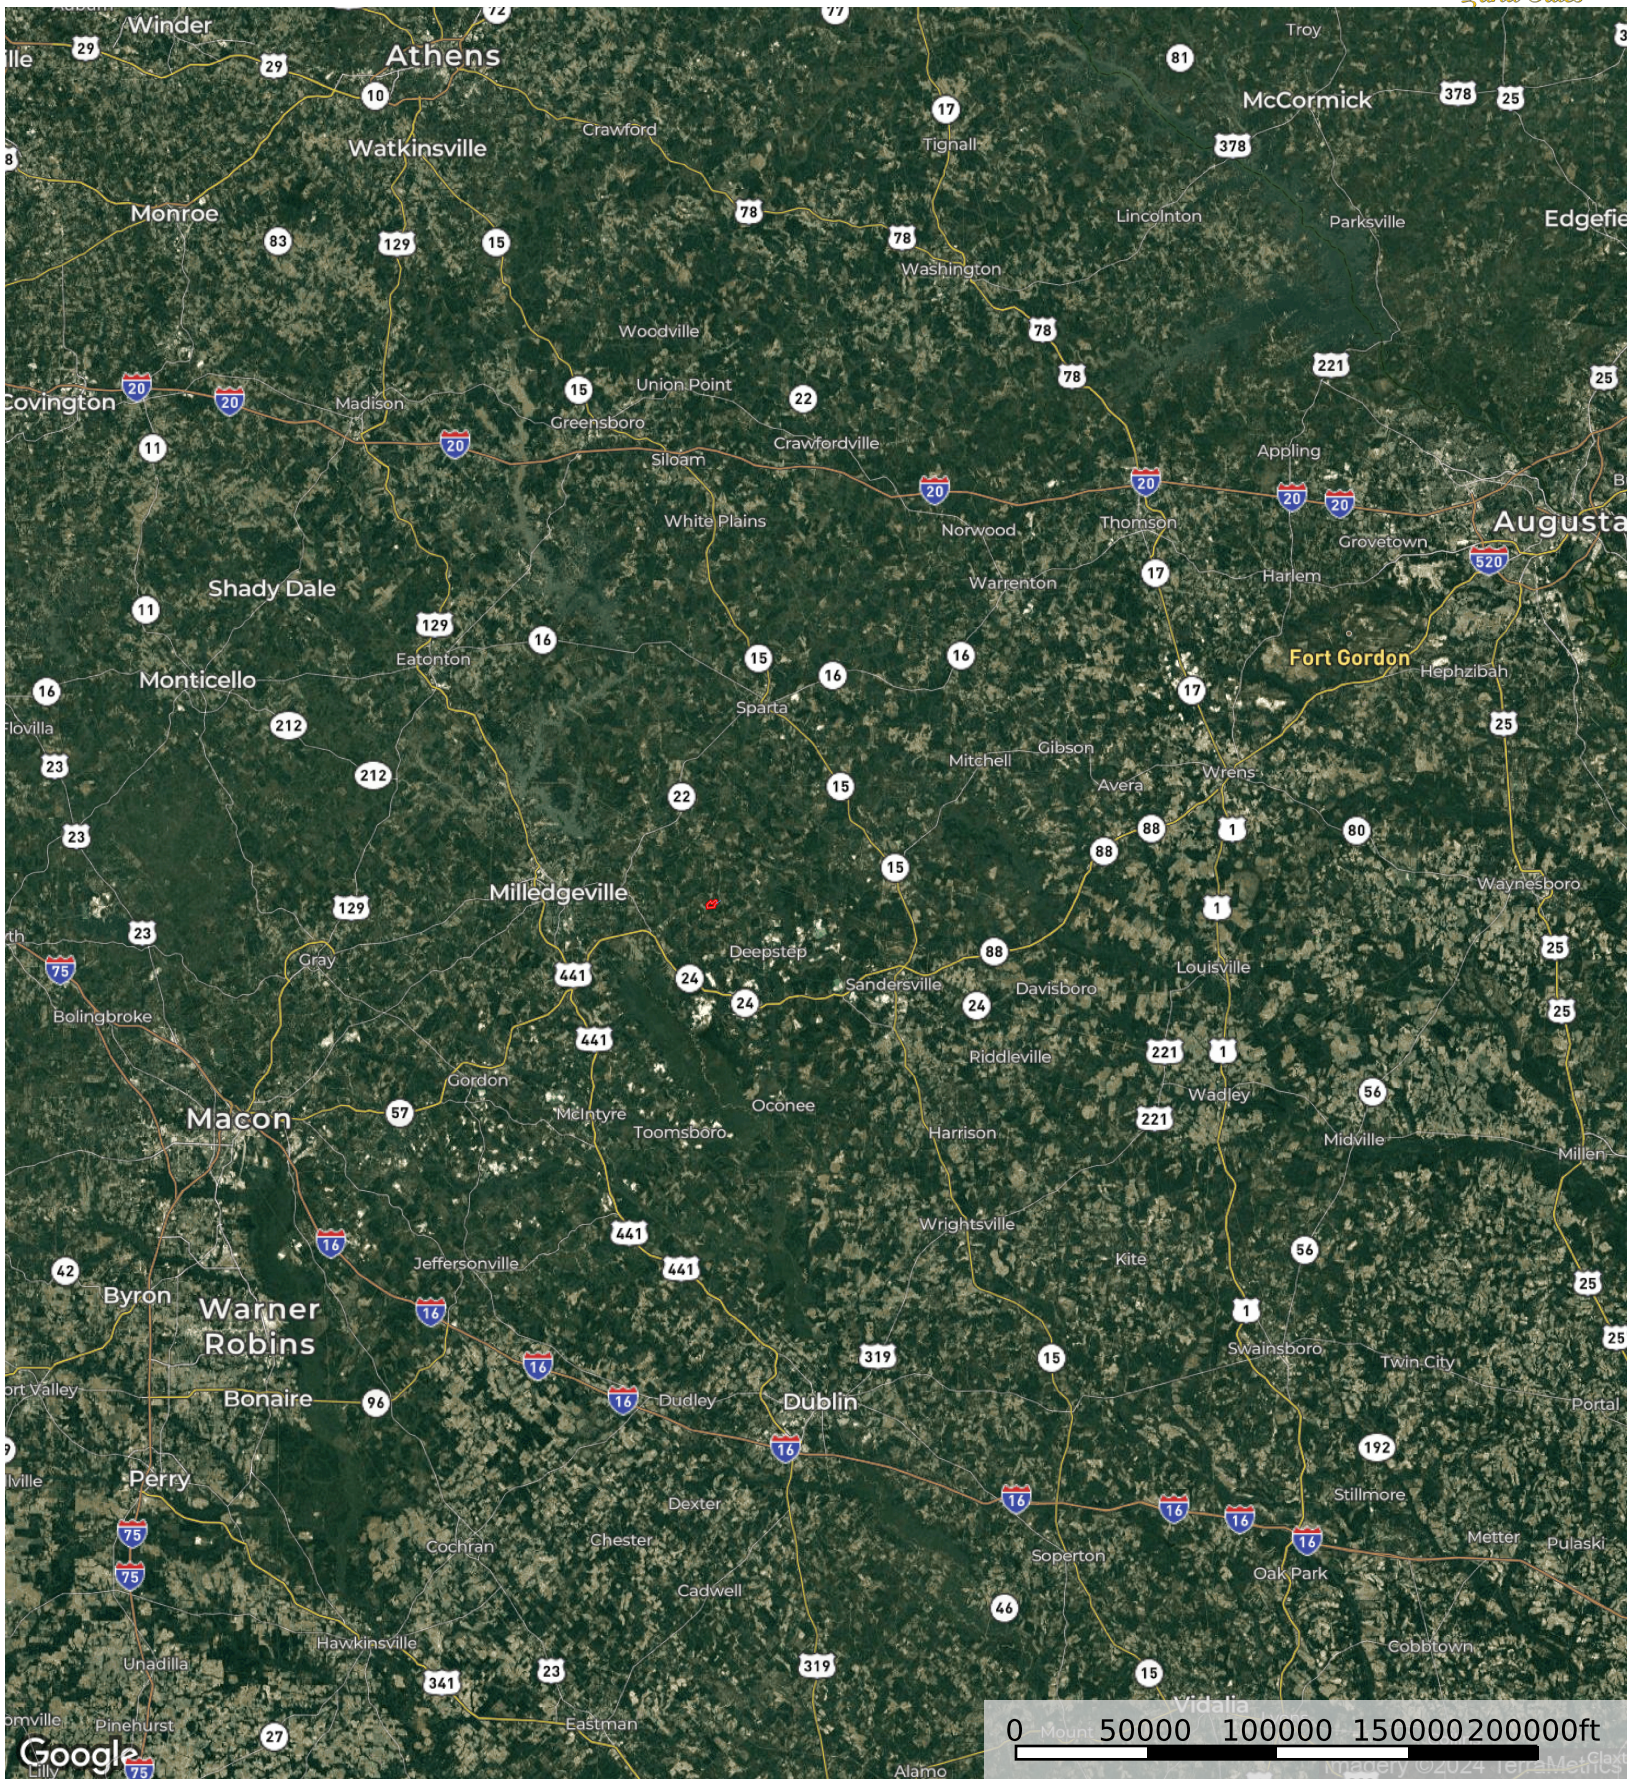

Gumm Creek South Tract

Washington County, Georgia, 148 AC +/-

--- Stream □ Boundary