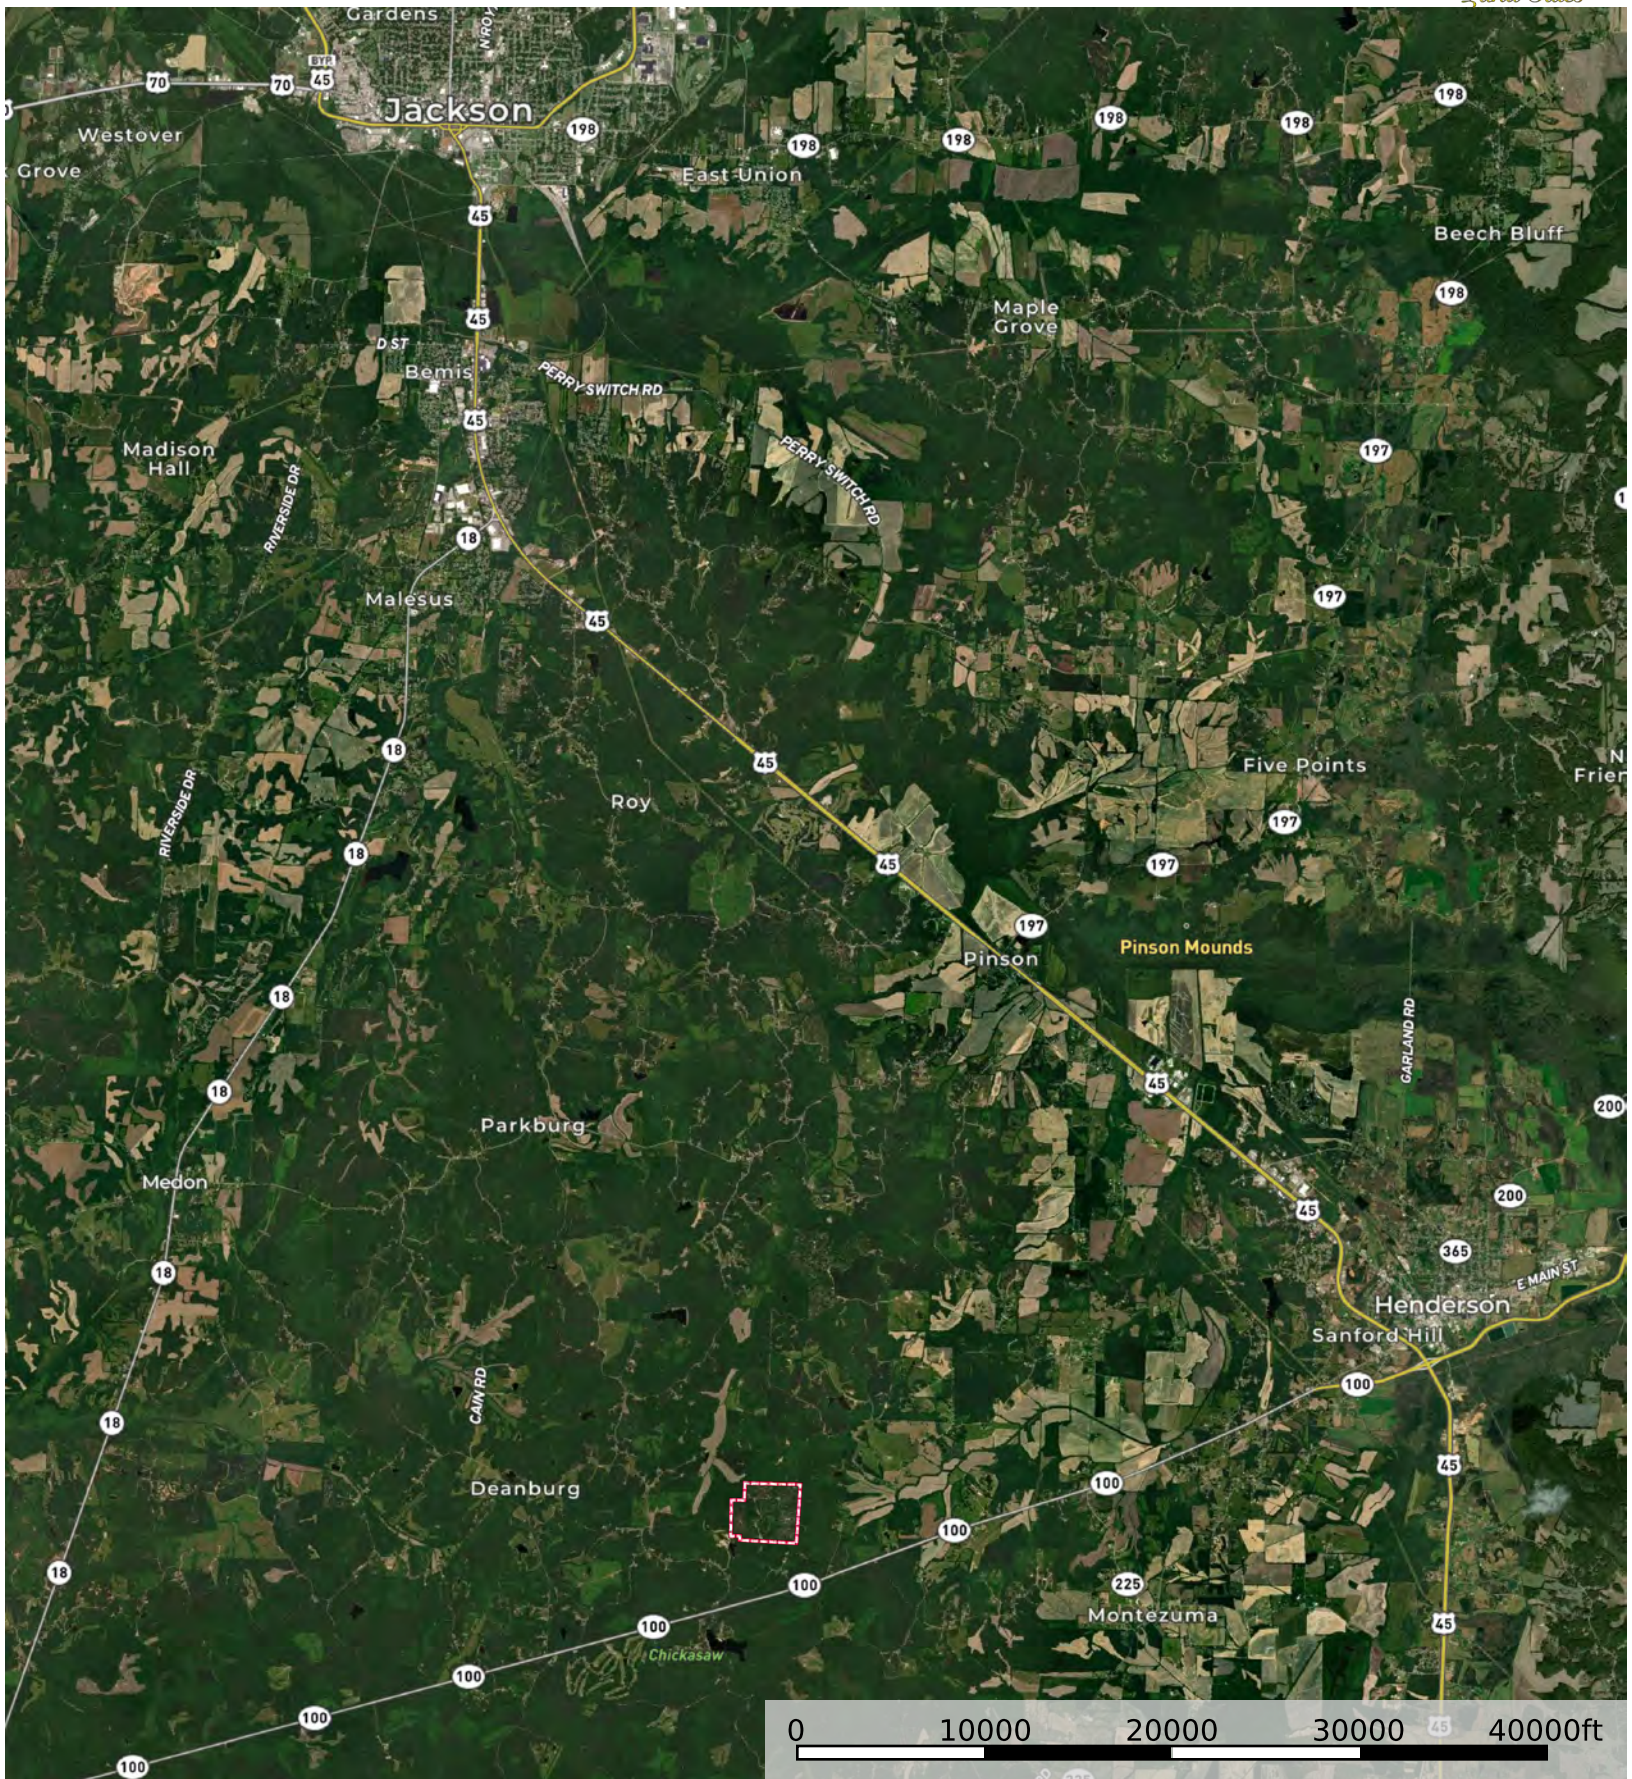

# Deberry Tract

Chester County, Tennessee, 241 AC +/-

Boundary