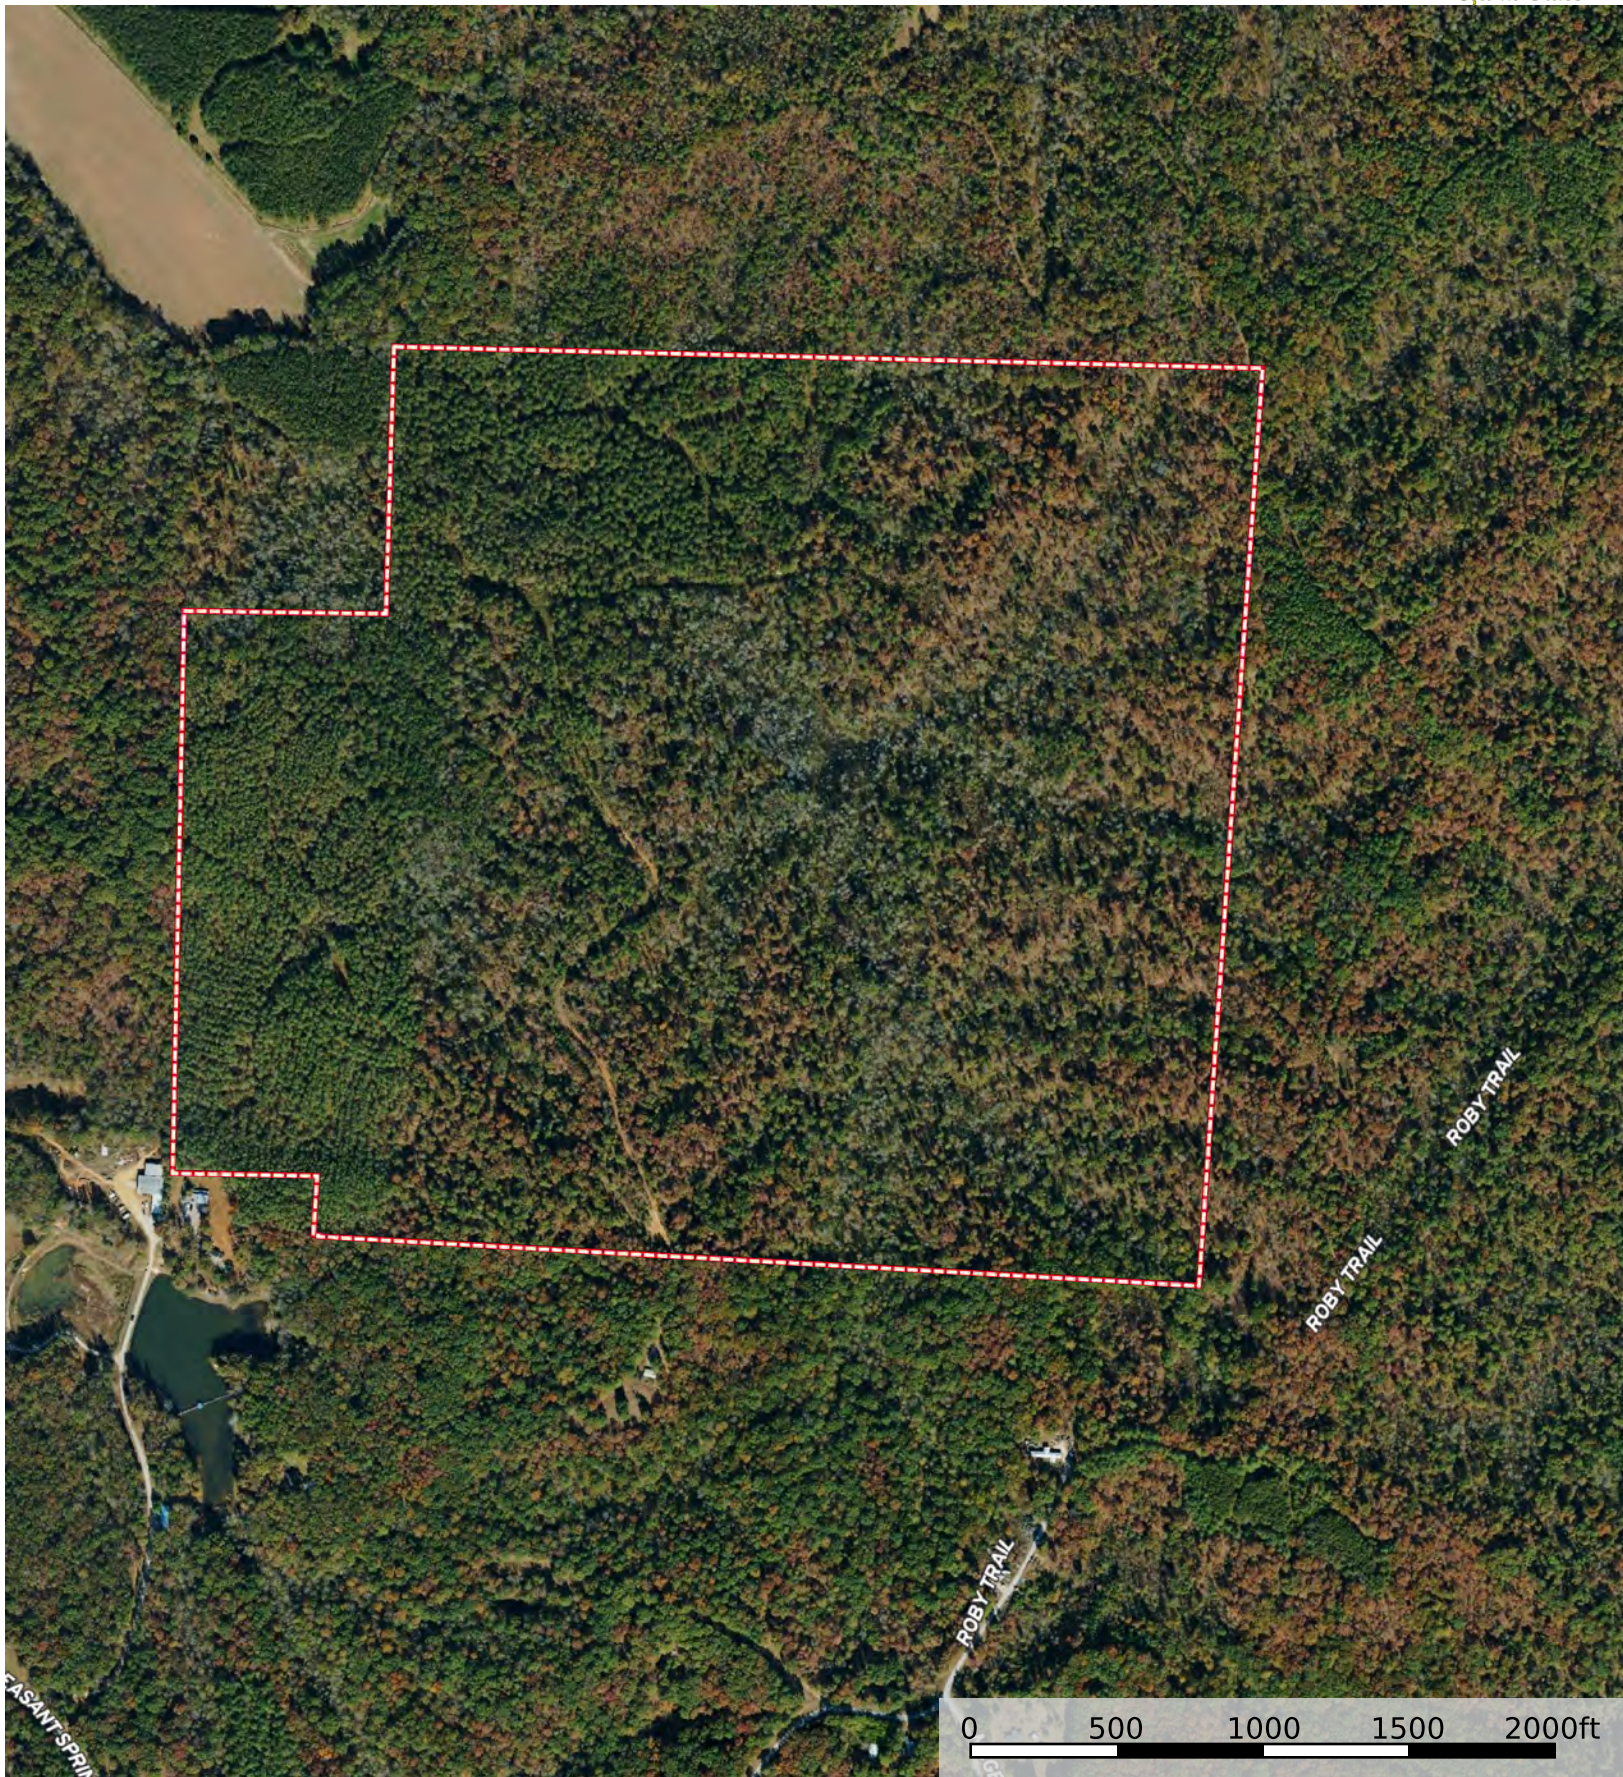

Deberry Tract

Chester County, Tennessee, 241 AC +/-

Deberry Tract

Chester County, Tennessee, 241 AC +/-

Boundary

ROBY TRAIL

0 500 1000 1500 2000ft

Boundary

Boundary