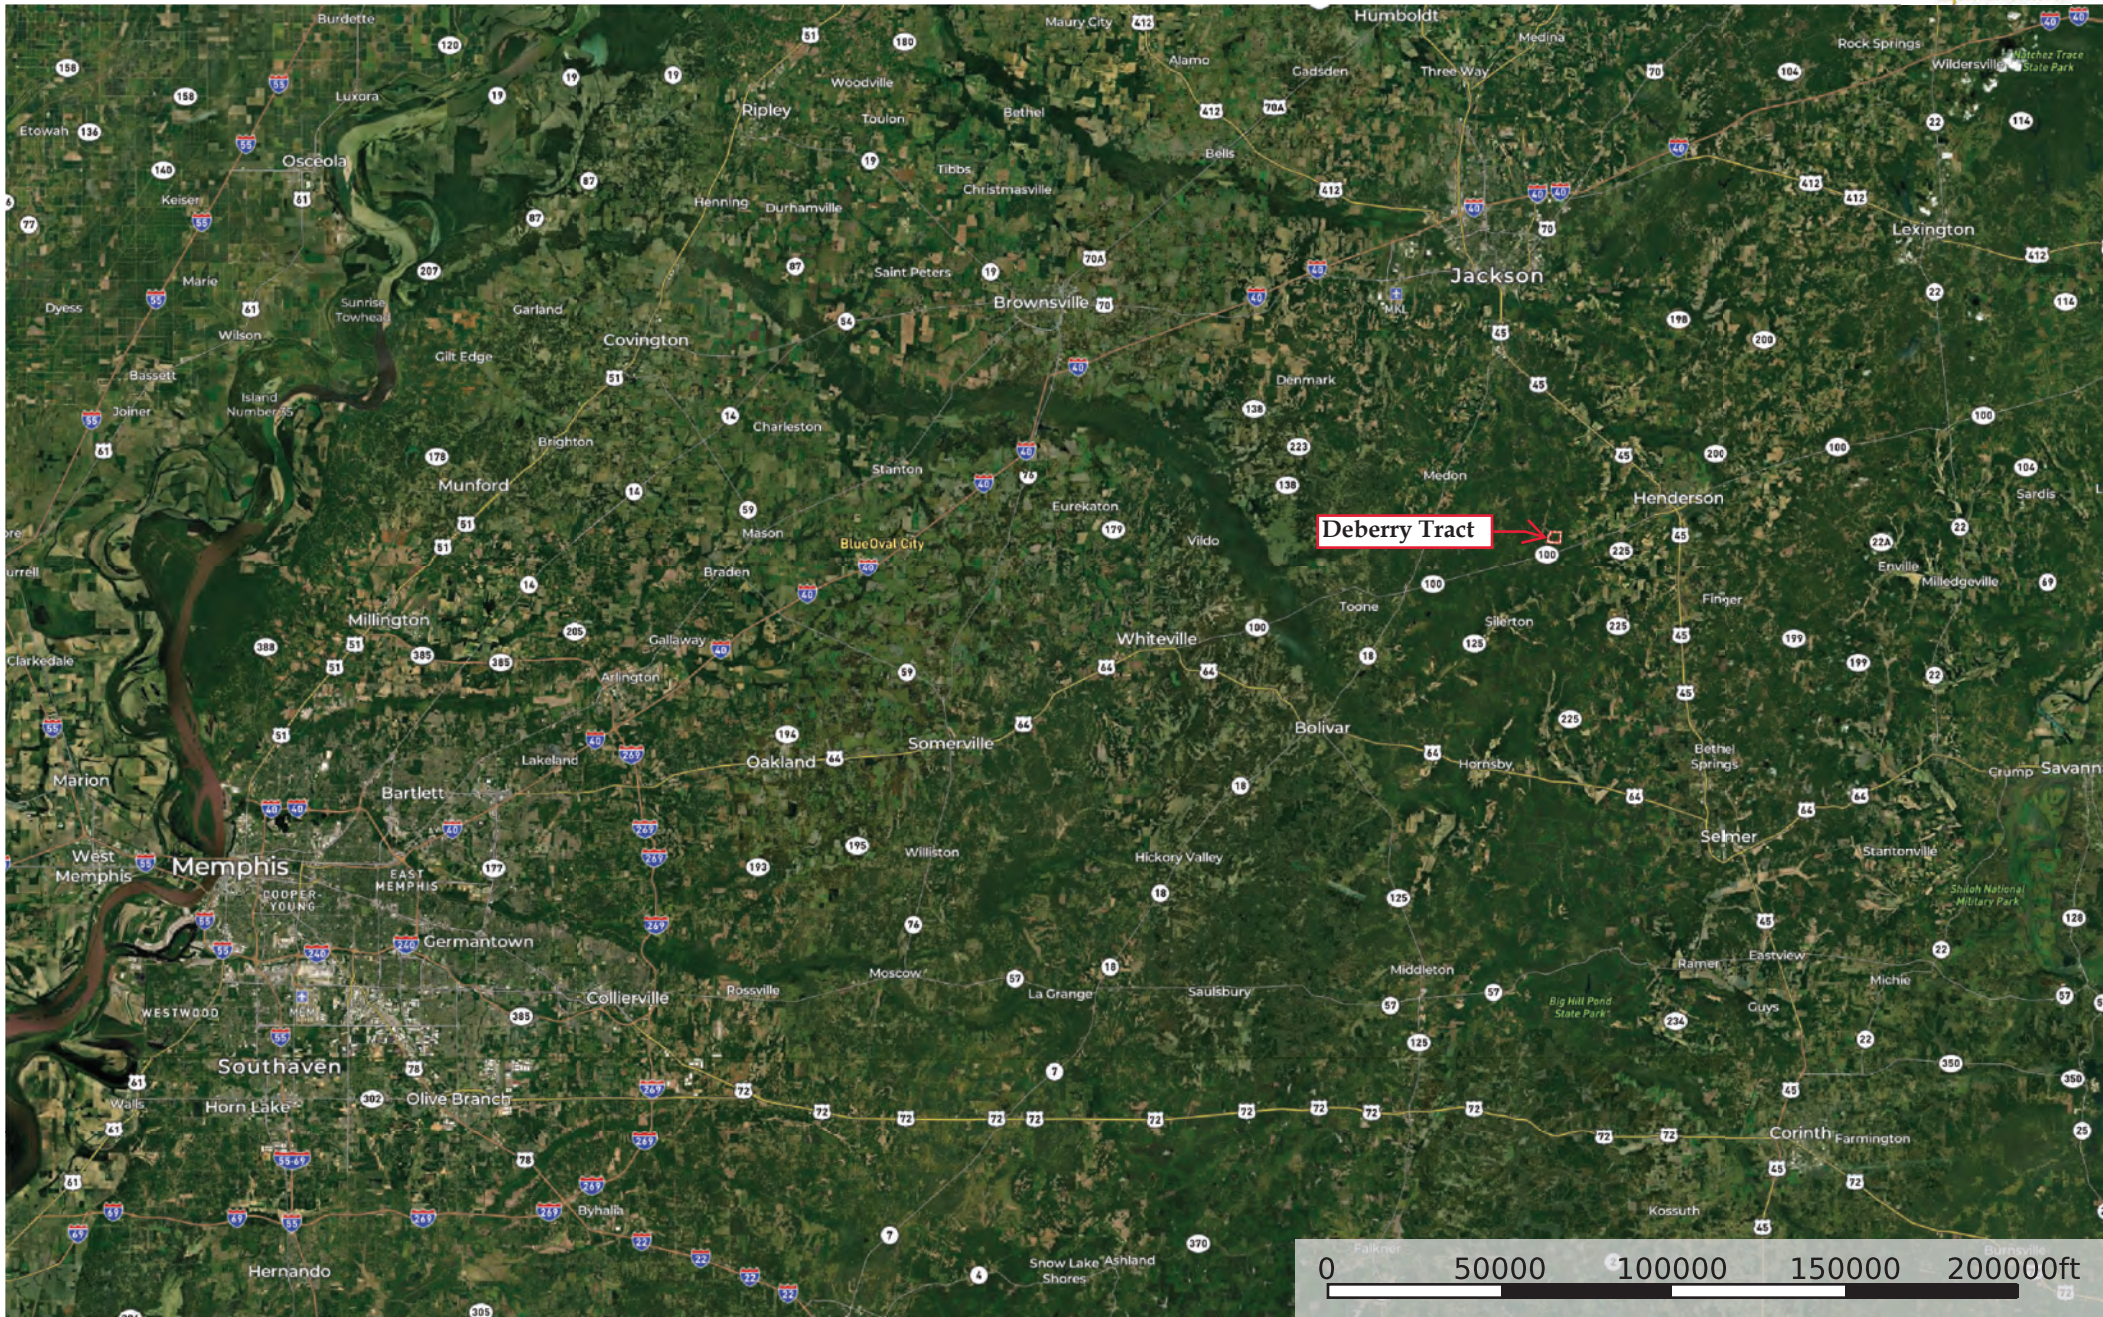

Deberry Tract

Chester County, Tennessee, 241 AC +/-

Deberry Tract

Chester County, Tennessee, 241 AC +/-

Boundary

ROBY TRAIL

0 500 1000 1500 2000ft

Boundary

Boundary