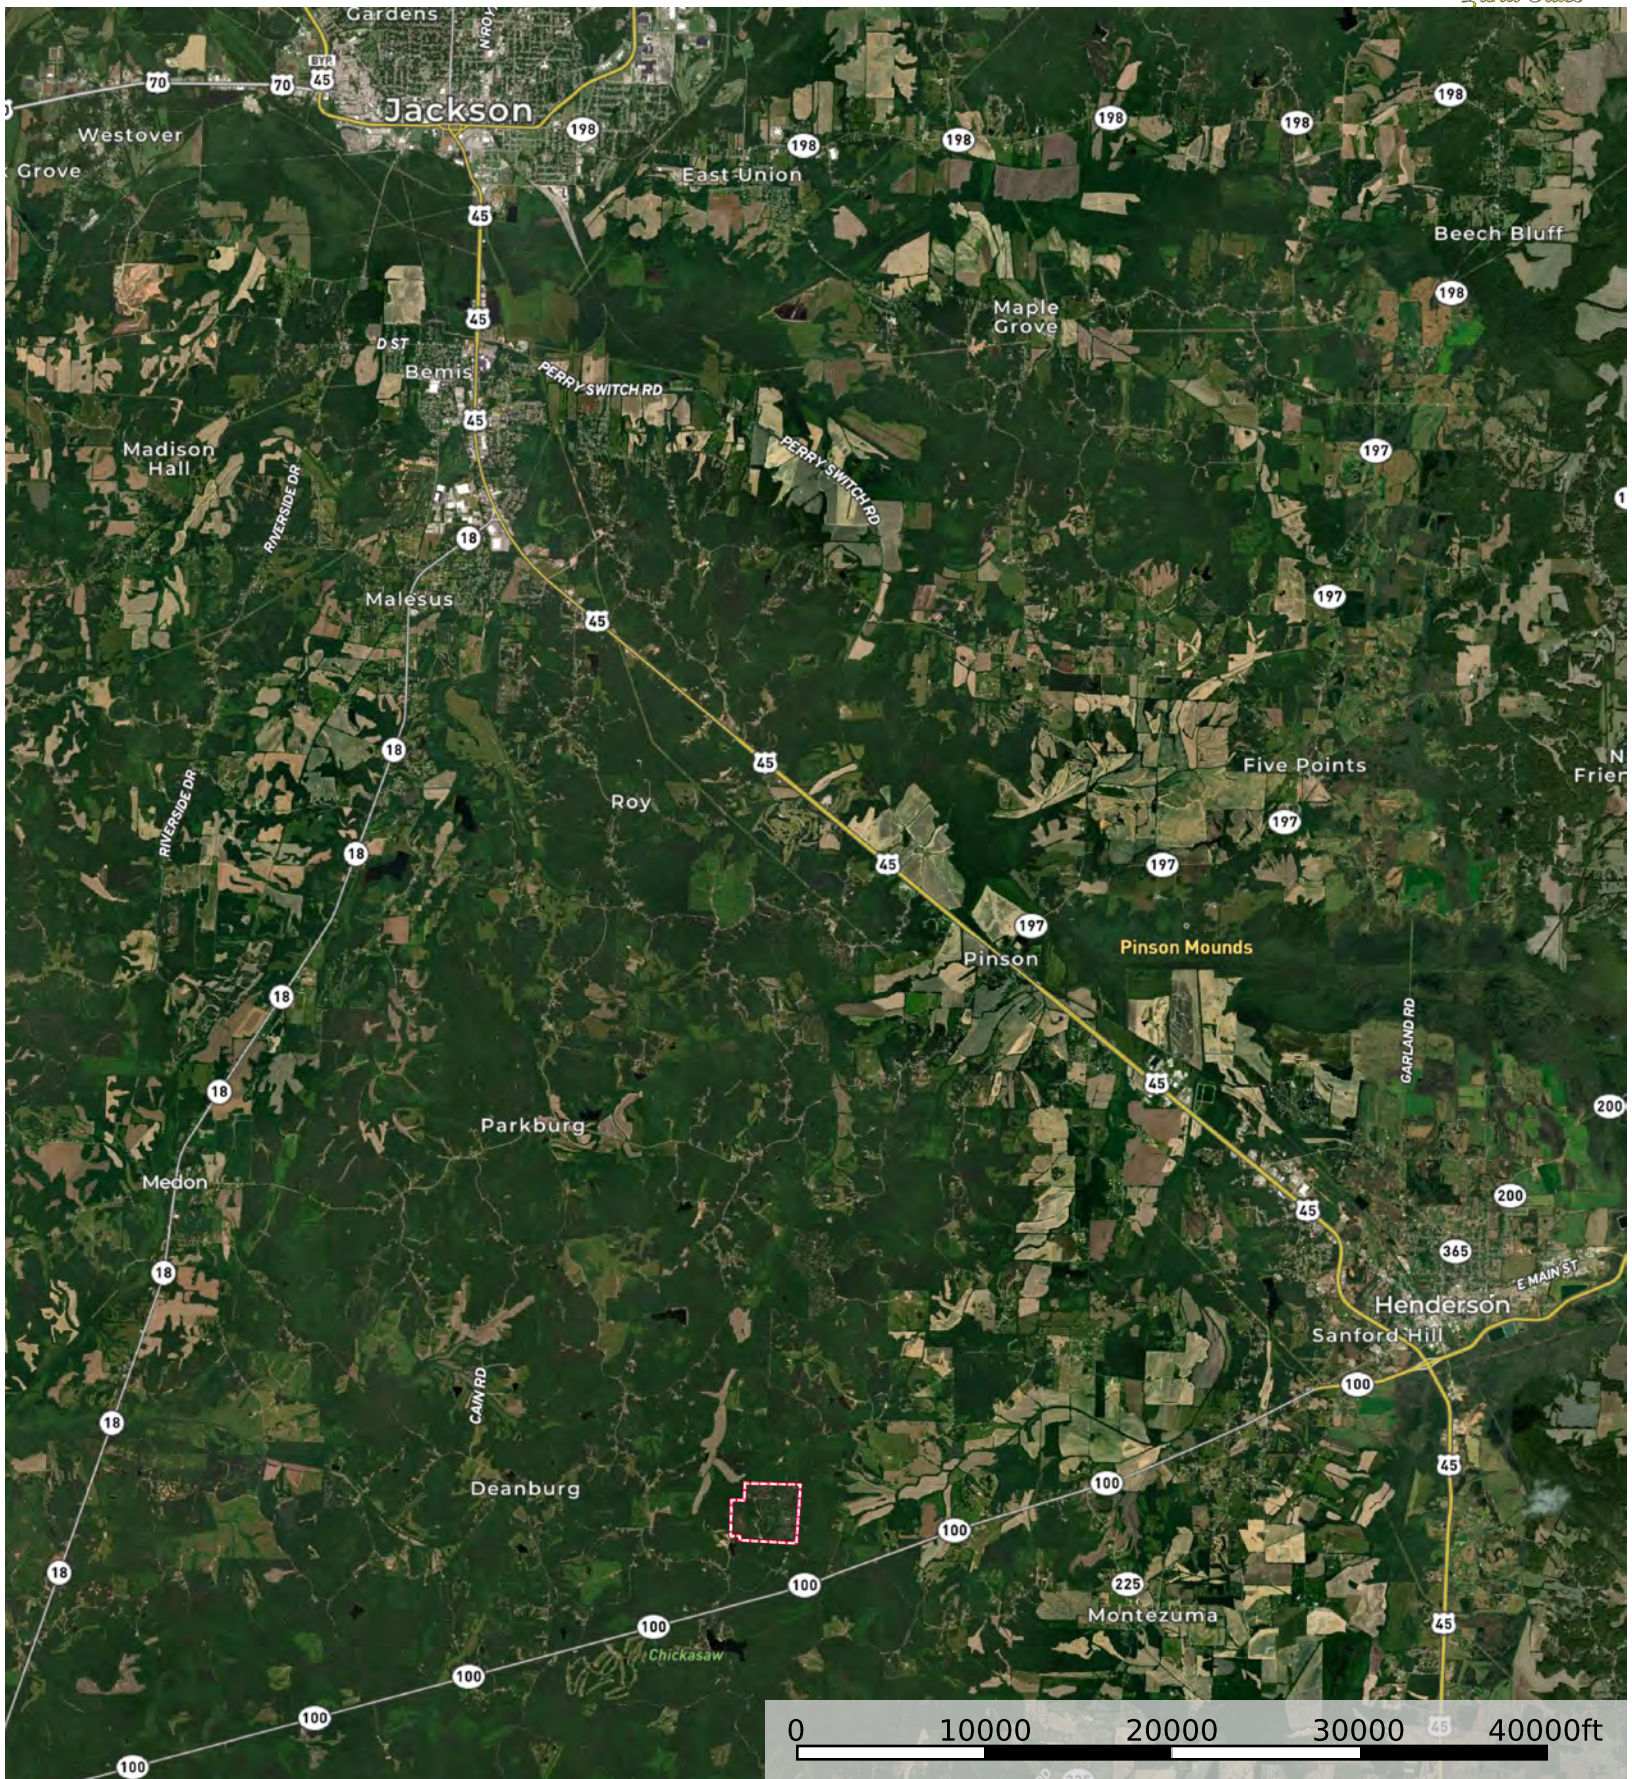

Deberry Tract

Chester County, Tennessee, 241 AC +/-

Deberry Tract

Chester County, Tennessee, 241 AC +/-

Boundary

ROBY TRAIL

0 500 1000 1500 2000ft

Boundary

Boundary