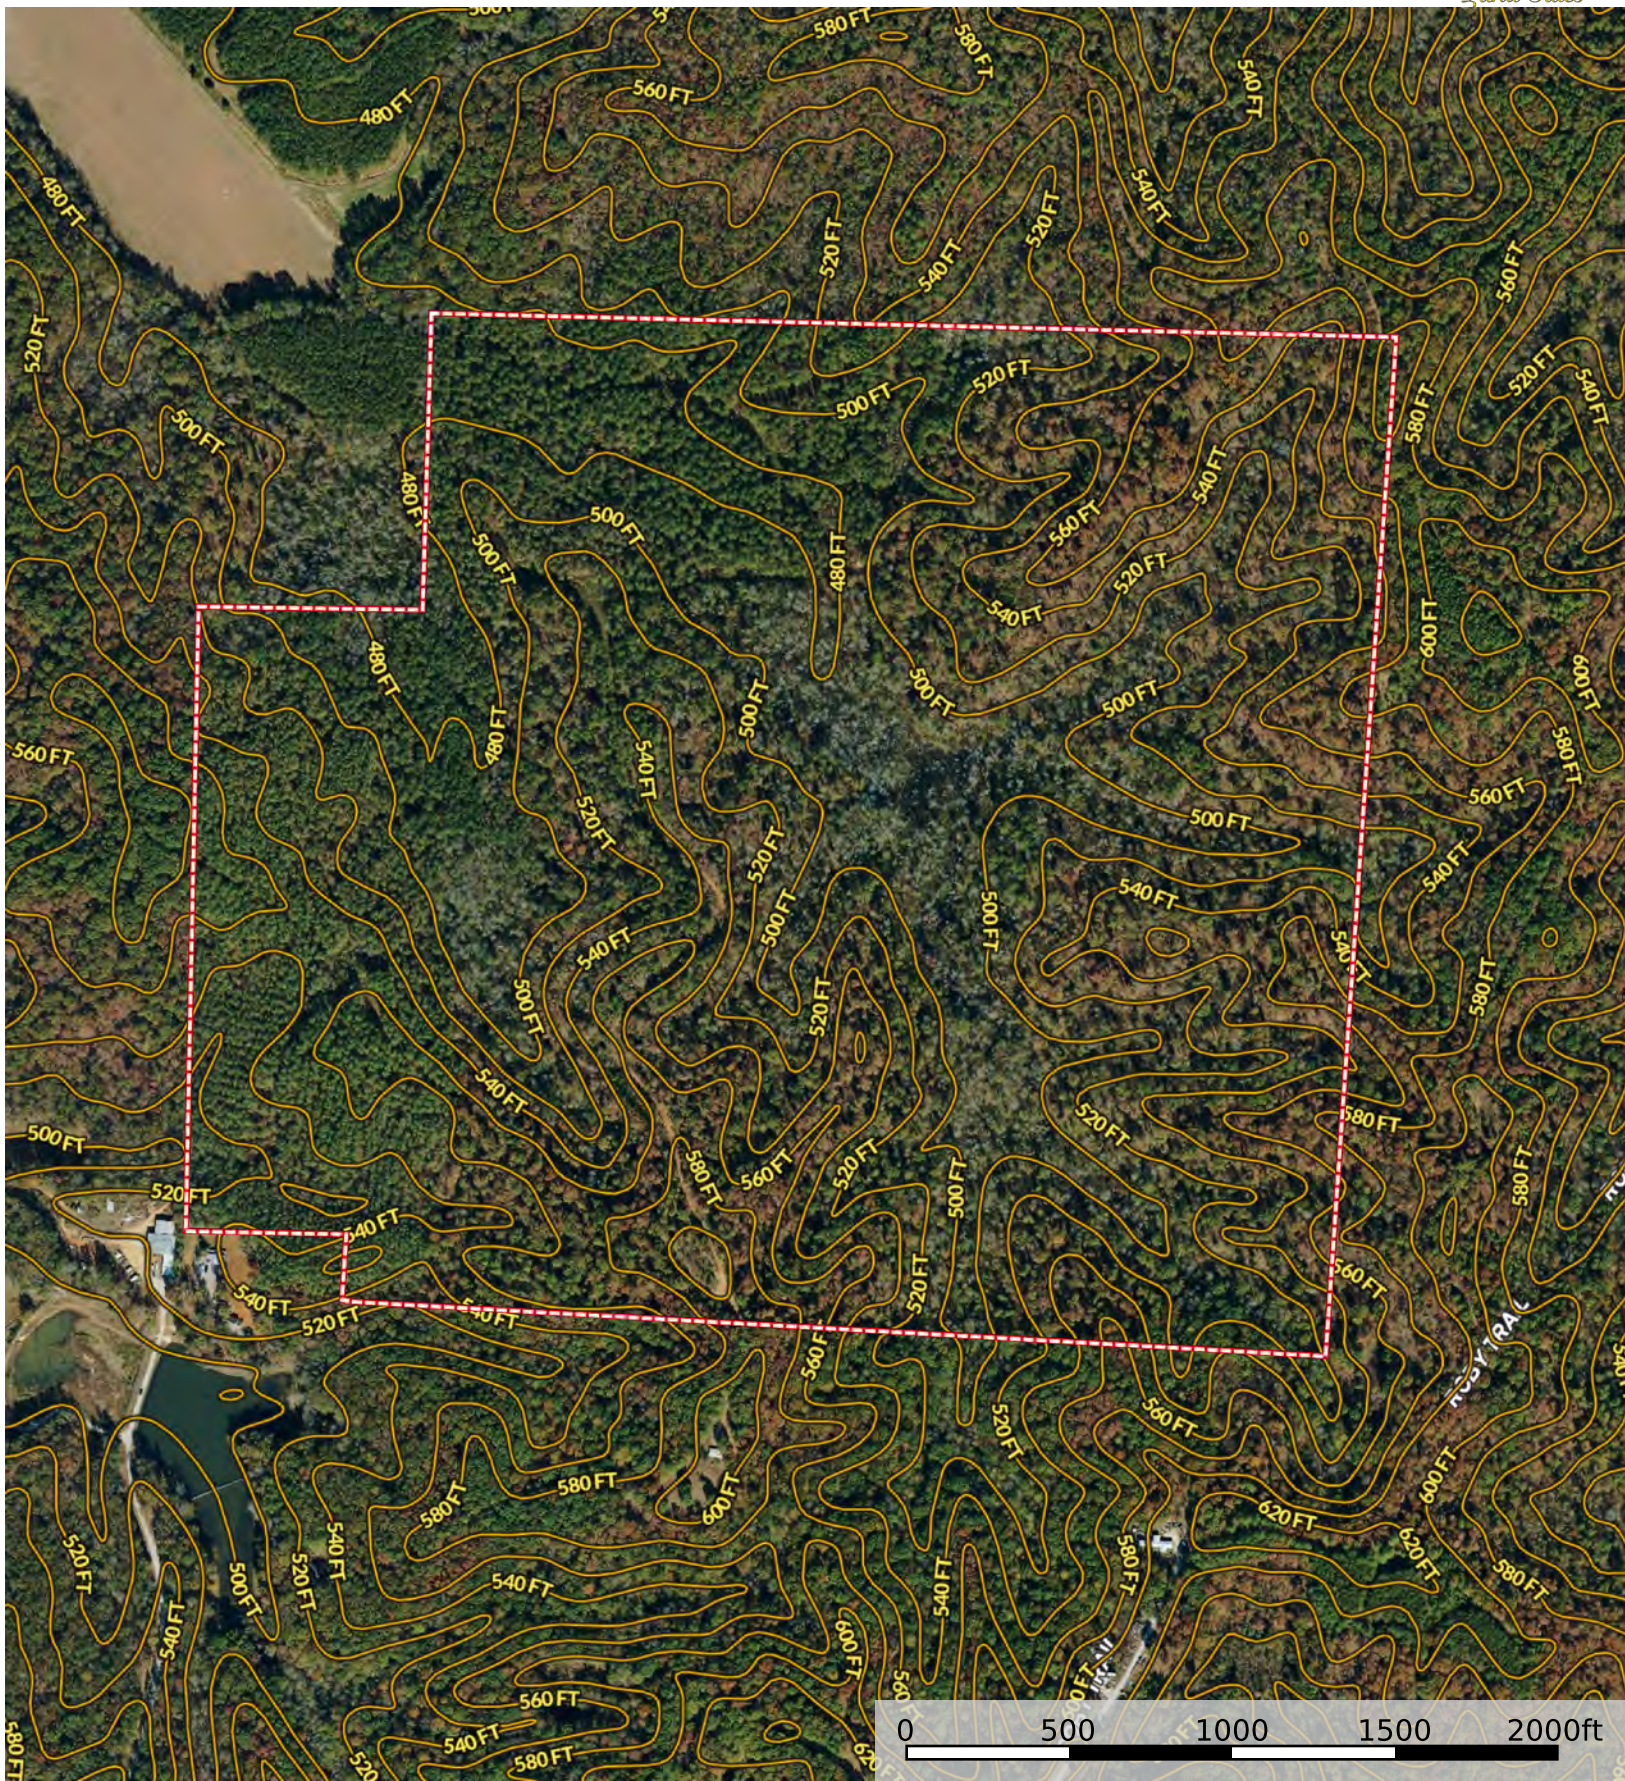

Deberry Tract

Chester County, Tennessee, 241 AC +/-

Deberry Tract

Chester County, Tennessee, 241 AC +/-

Boundary

ROBY TRAIL

0 500 1000 1500 2000ft

Boundary

Boundary