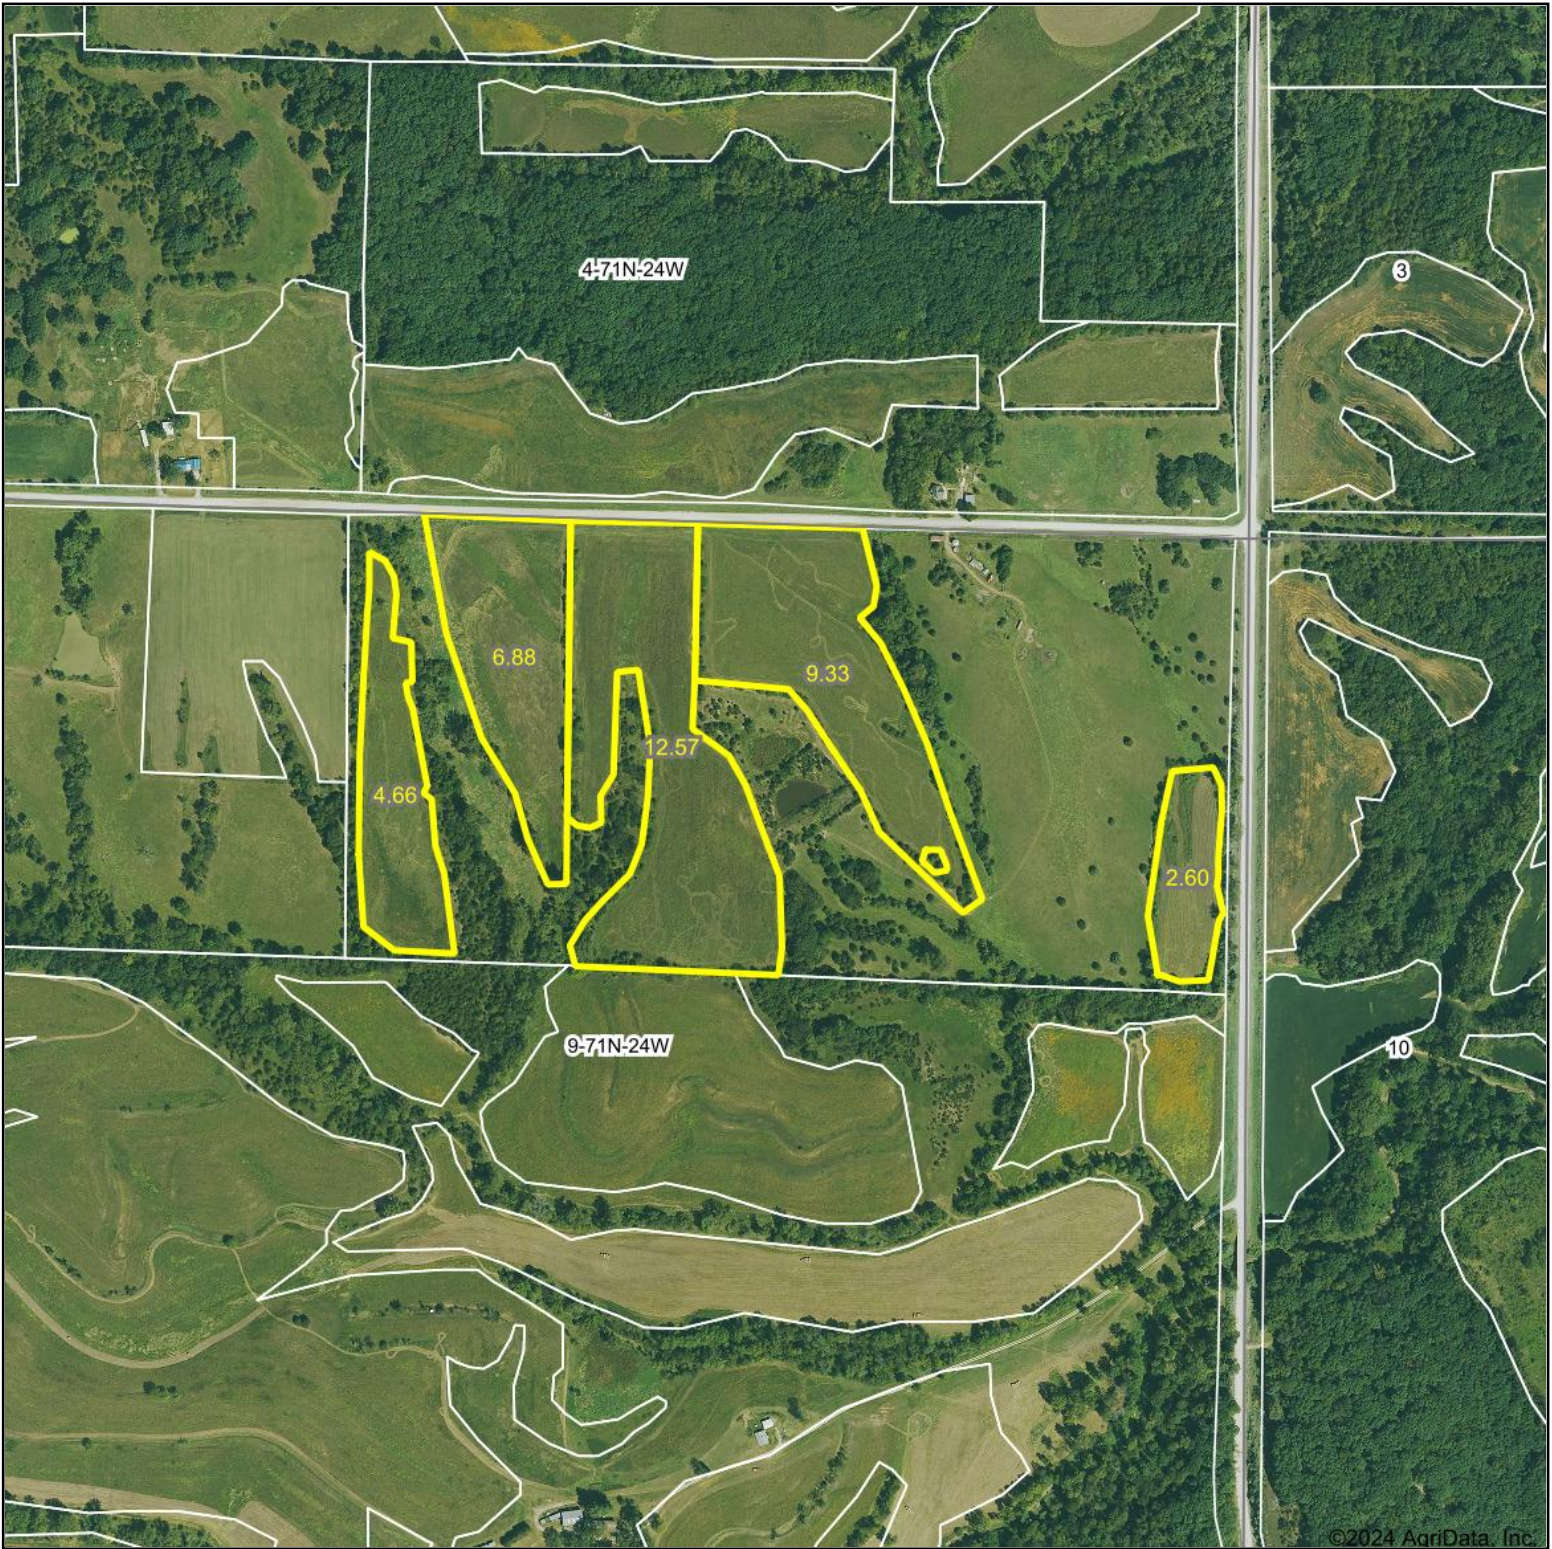

Aerial Map

Boundary Lines Are Approximate

©2024 AgriData, Inc.

Hawkeye Farm Mgmt & Real Estate

United Country
Real Estate
22 N Main, Albia IA Phone: 641-932-7796
Email: hawkeye@uclowa.com
On the web: www.uclowa.com;
www.iowawhitetailfarms.com

Boundary Center: 40° 58' 10.69, -93° 37' 10.02

9-71N-24W
Clarke County
Iowa

Maps Provided By:
surety
CUSTOMIZED ONLINE MAPPING
© AgriData, Inc. 2023 www.AgridataInc.com

9/13/2024

Field borders provided by Farm Service Agency as of 5/21/2008.