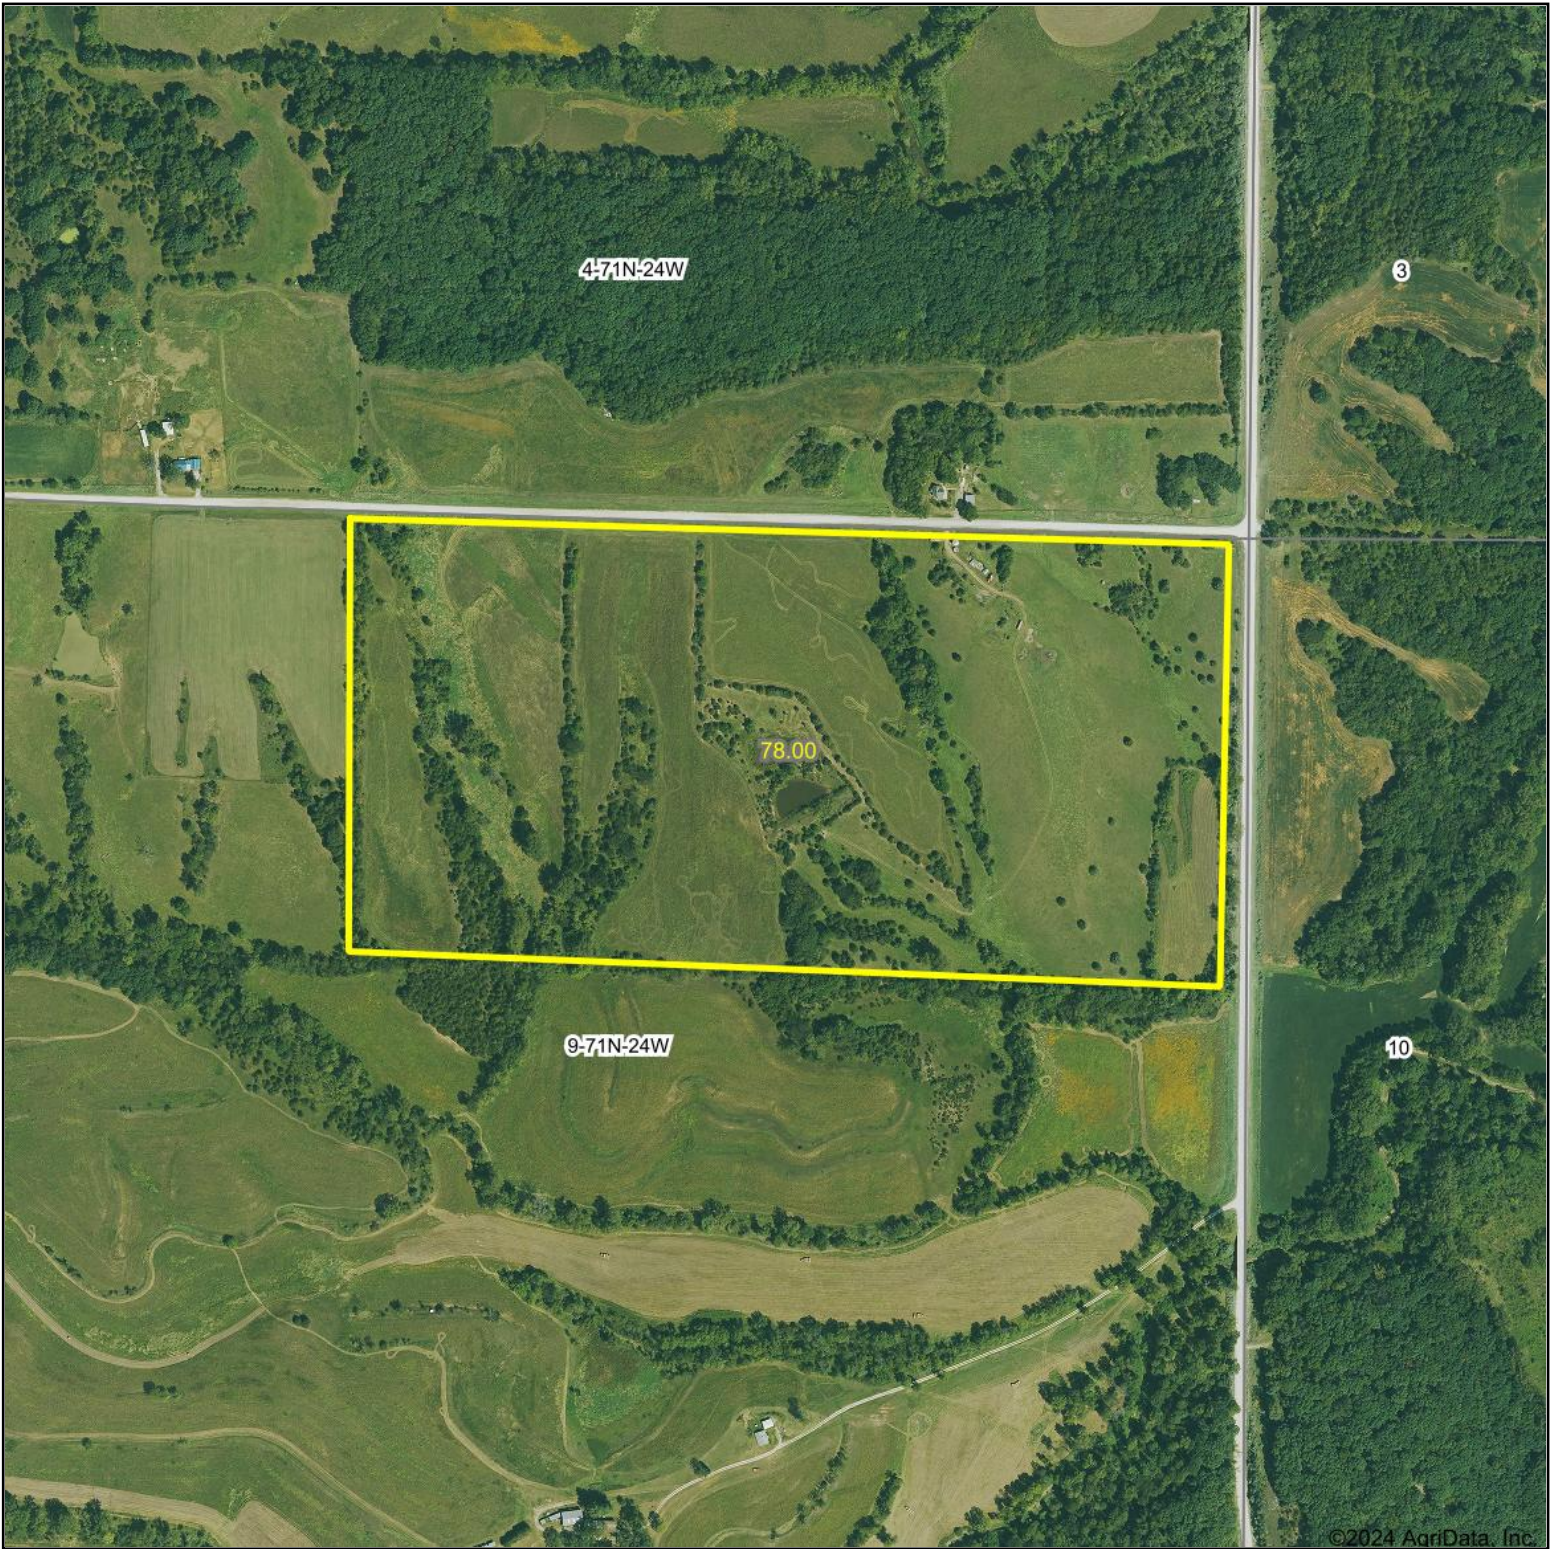

Aerial Map

Boundary Lines Are Approximate

©2024 AgriData, Inc.

Hawkeye Farm Mgmt & Real Estate

United Country
Real Estate
22 N Main, Albia IA Phone: 641-932-7796
Email: hawkeye@uclowa.com
On the web: www.uclowa.com
www.iowawhitetailfarms.com

Boundary Center: 40° 58' 10.55, -93° 37' 10.17

0ft 657ft 1314ft

9-71N-24W
Clarke County
Iowa

Maps Provided By:
surety
CUSTOMIZED ONLINE MAPPING
© AgriData, Inc. 2023 www.AgriDataInc.com

9/13/2024