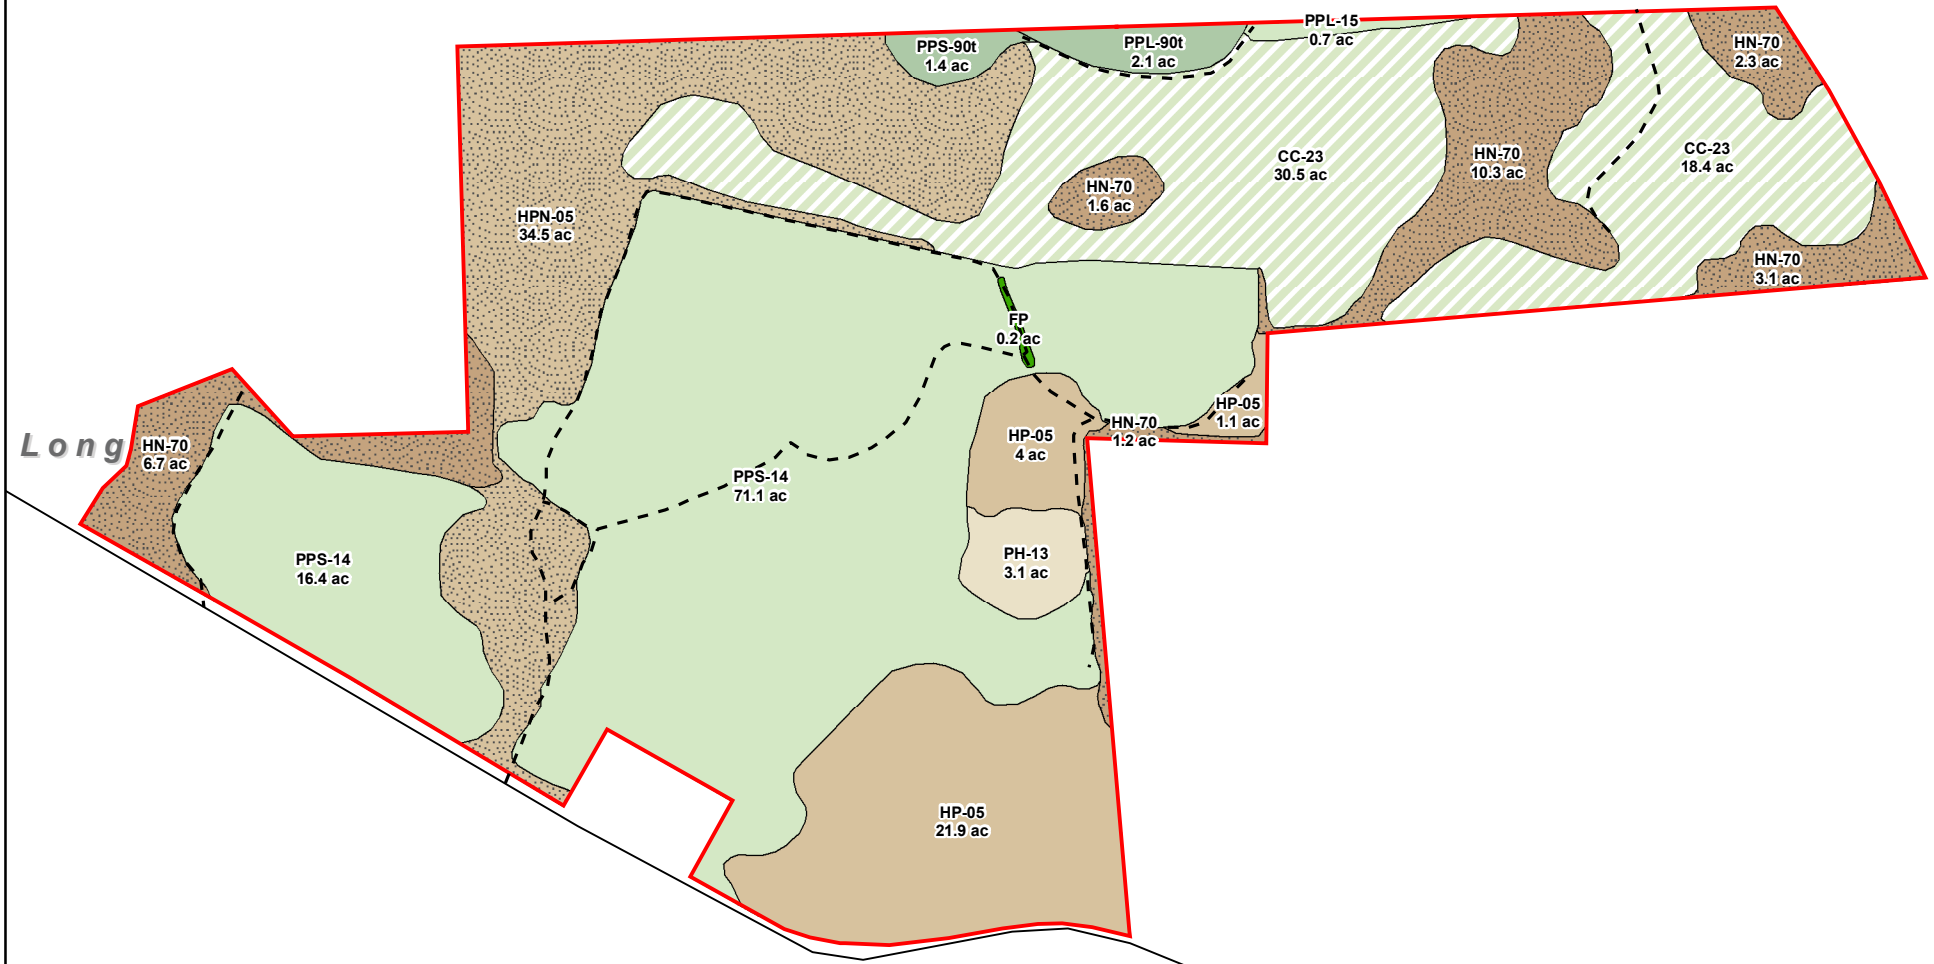

**Palmer Road Tract**  
**Long County, GA**  
**Total Acres ± 230.62**

**Legend**

	Planted Pine Mrch		Hardwood Pine Non-Convertible
	Planted Pine Pmrch		Hardwood Non-Convertible
	Pine Hardwood		Clearcut
	Hardwood Pine		Food Plot

Long

Palmer Rd NE

 **FOREST RESOURCE CONSULTANTS, INC.**  
 WWW.FRC.US.COM

Date: June 6, 2024