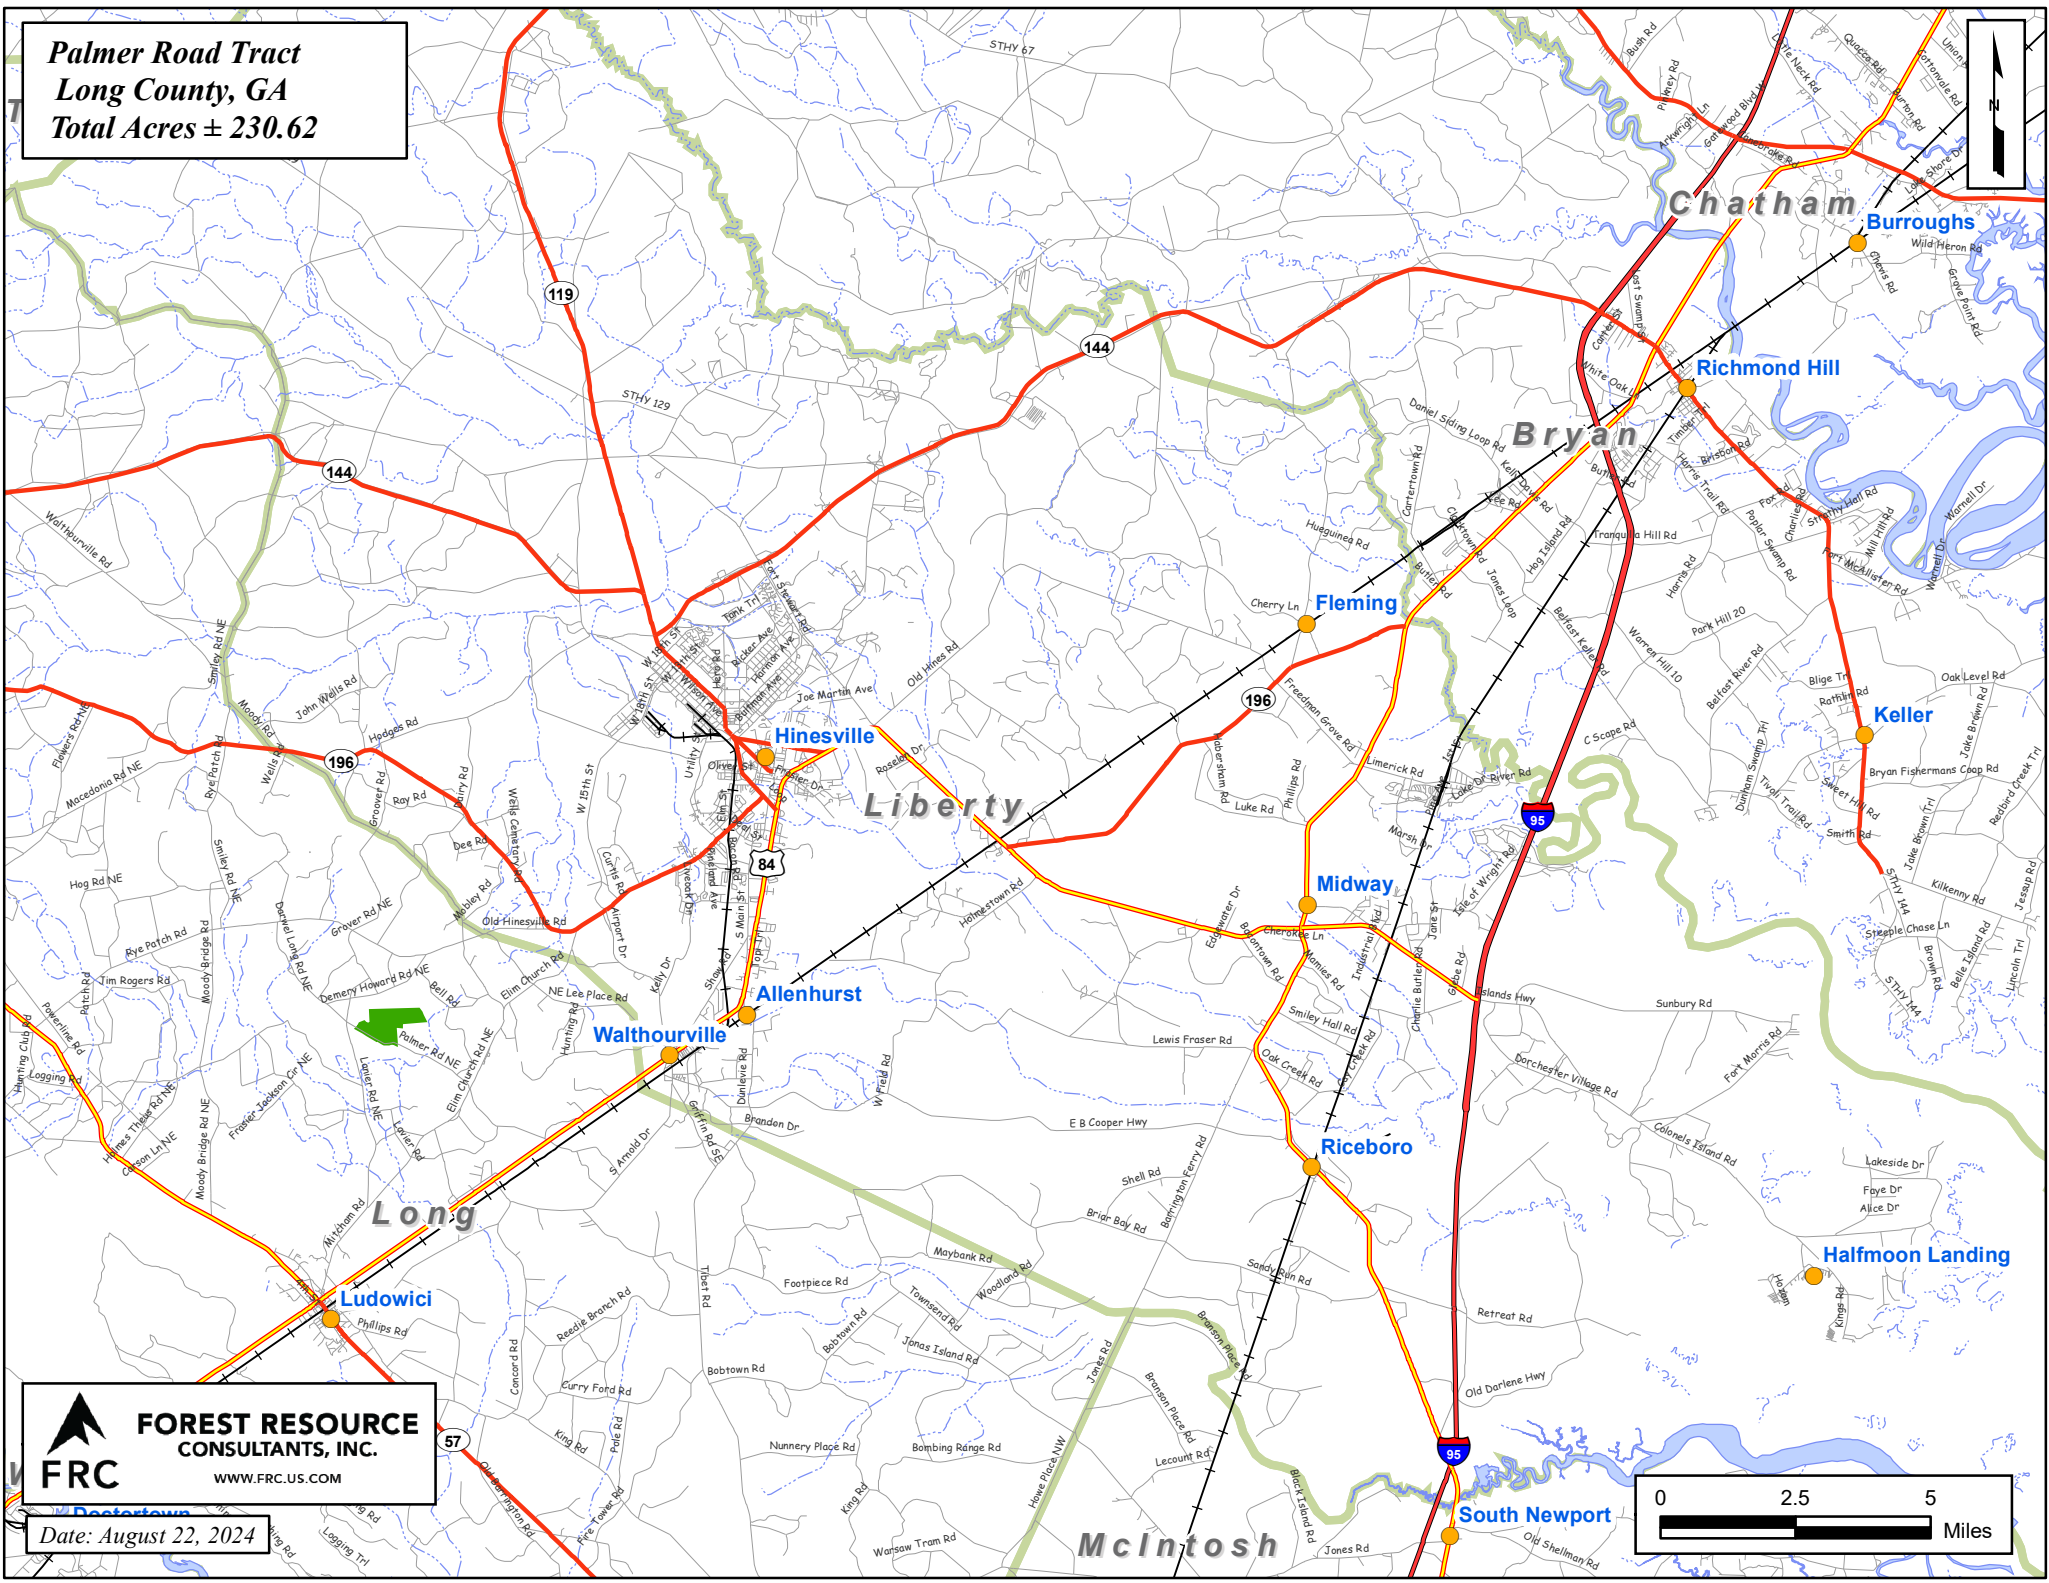

Palmer Road Tract
Long County, GA
Total Acres ± 230.62

 **FOREST RESOURCE CONSULTANTS, INC.**
WWW.FRC.US.COM

Date: August 22, 2024