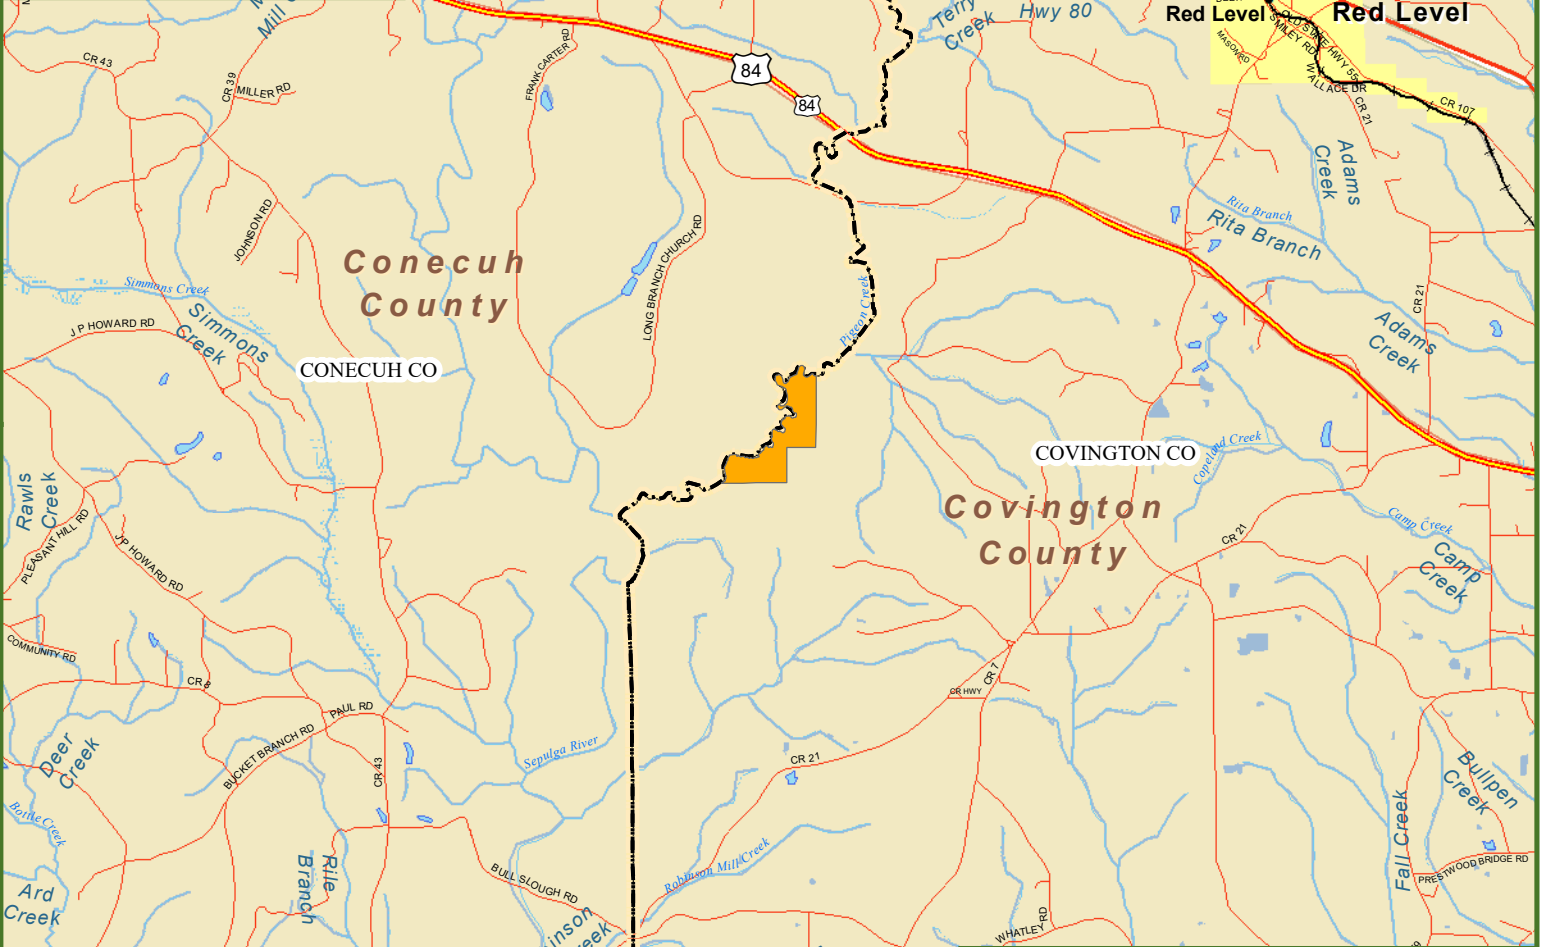

# Locus Map Sepulga Tract Covington County, AL 196.00 ± Acres

**Legend**

-  Sepulga Tract
-  Railroads
-  Secondary State or County Hwy
-  Primary US or State Hwy
-  Primary Limited Access or Interstate
-  Counties