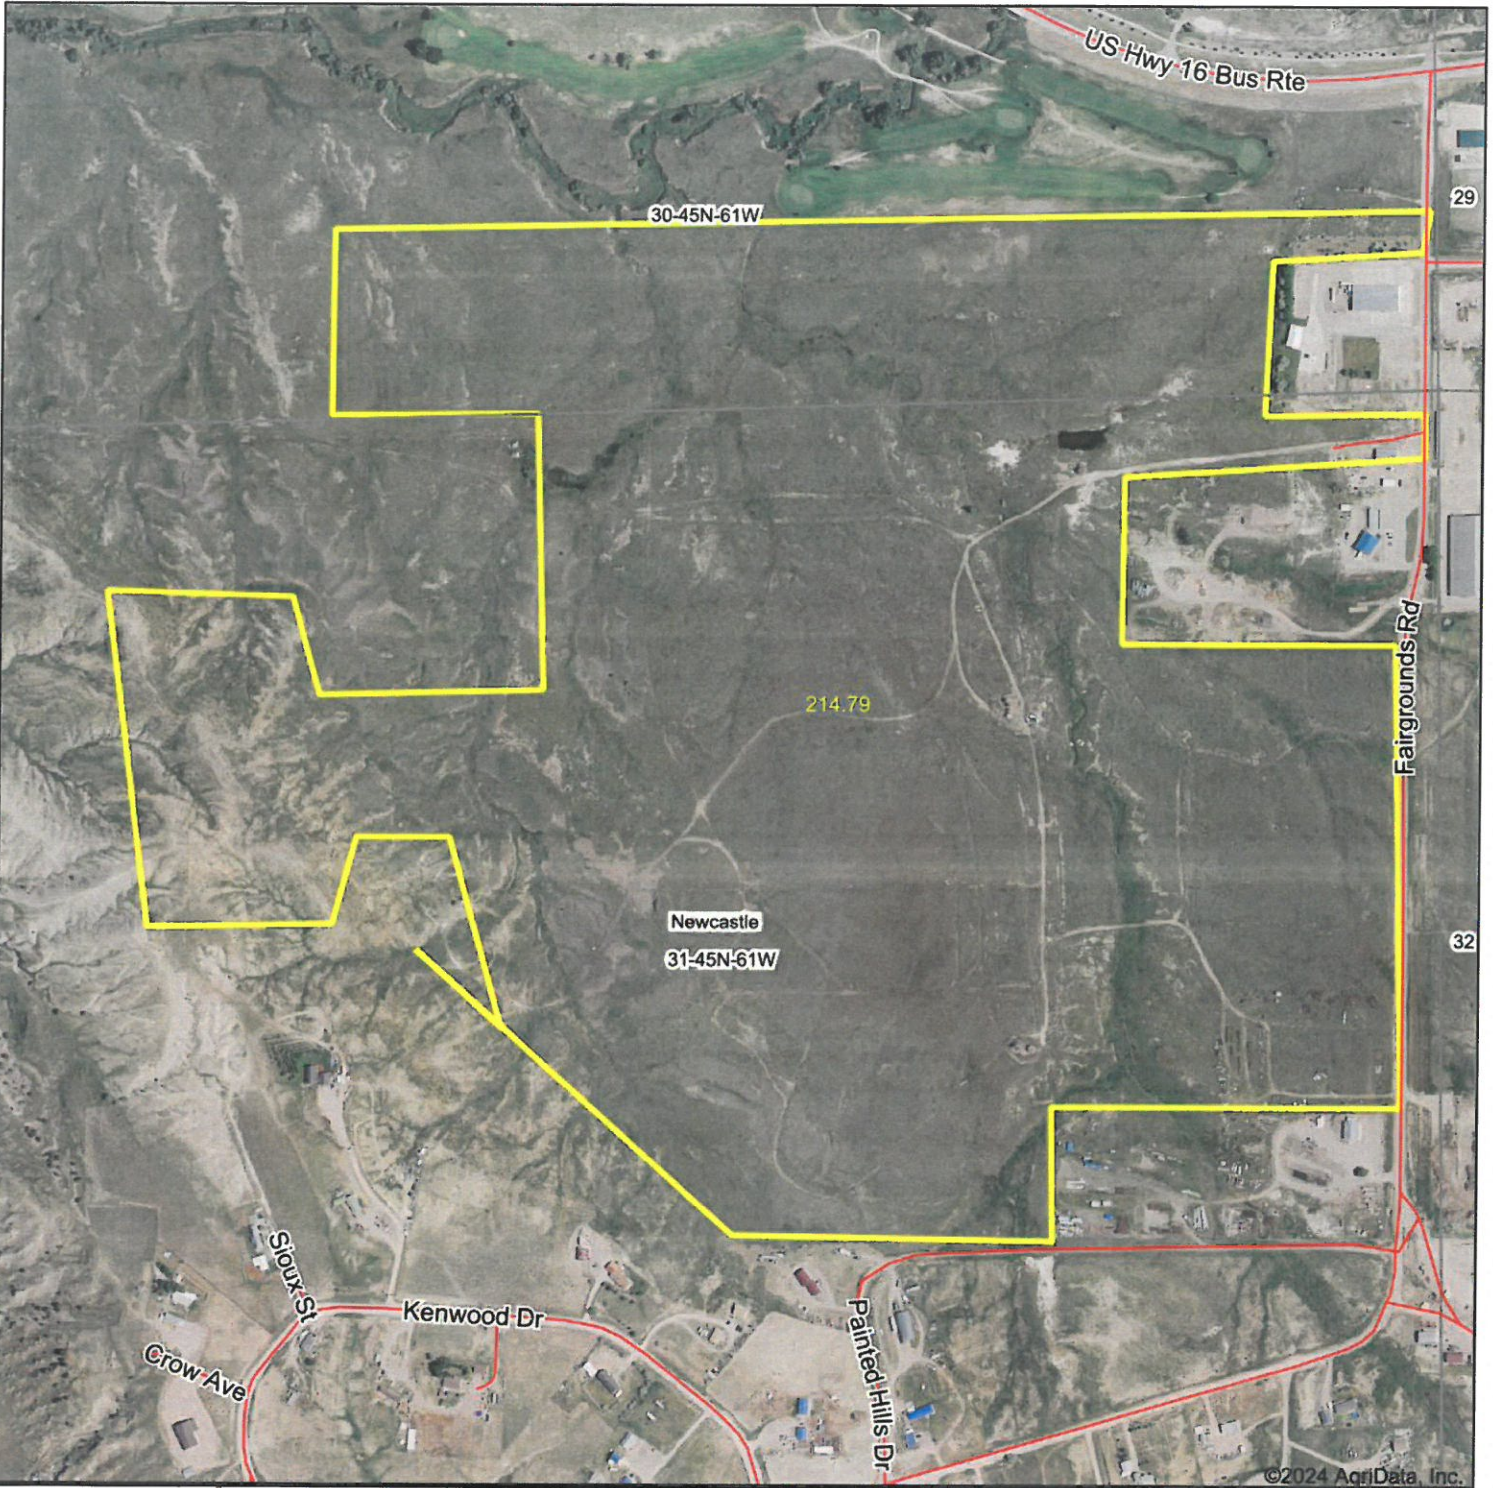

Aerial Map

Maps are for visual aid only. Accuracy cannot be guaranteed.

Keller Williams Realty Black Hills

Boundary Center: 43° 50' 28.48, -104° 13' 31.03

31-45N-61W
Weston County
Wyoming

Maps Provided By:
surety
CUSTOMIZED ONLINE MAPPING
© AgriData, Inc. 2023 www.AgridataInc.com

8/22/2024

Field borders provided by Farm Service Agency as of 5/21/2008.