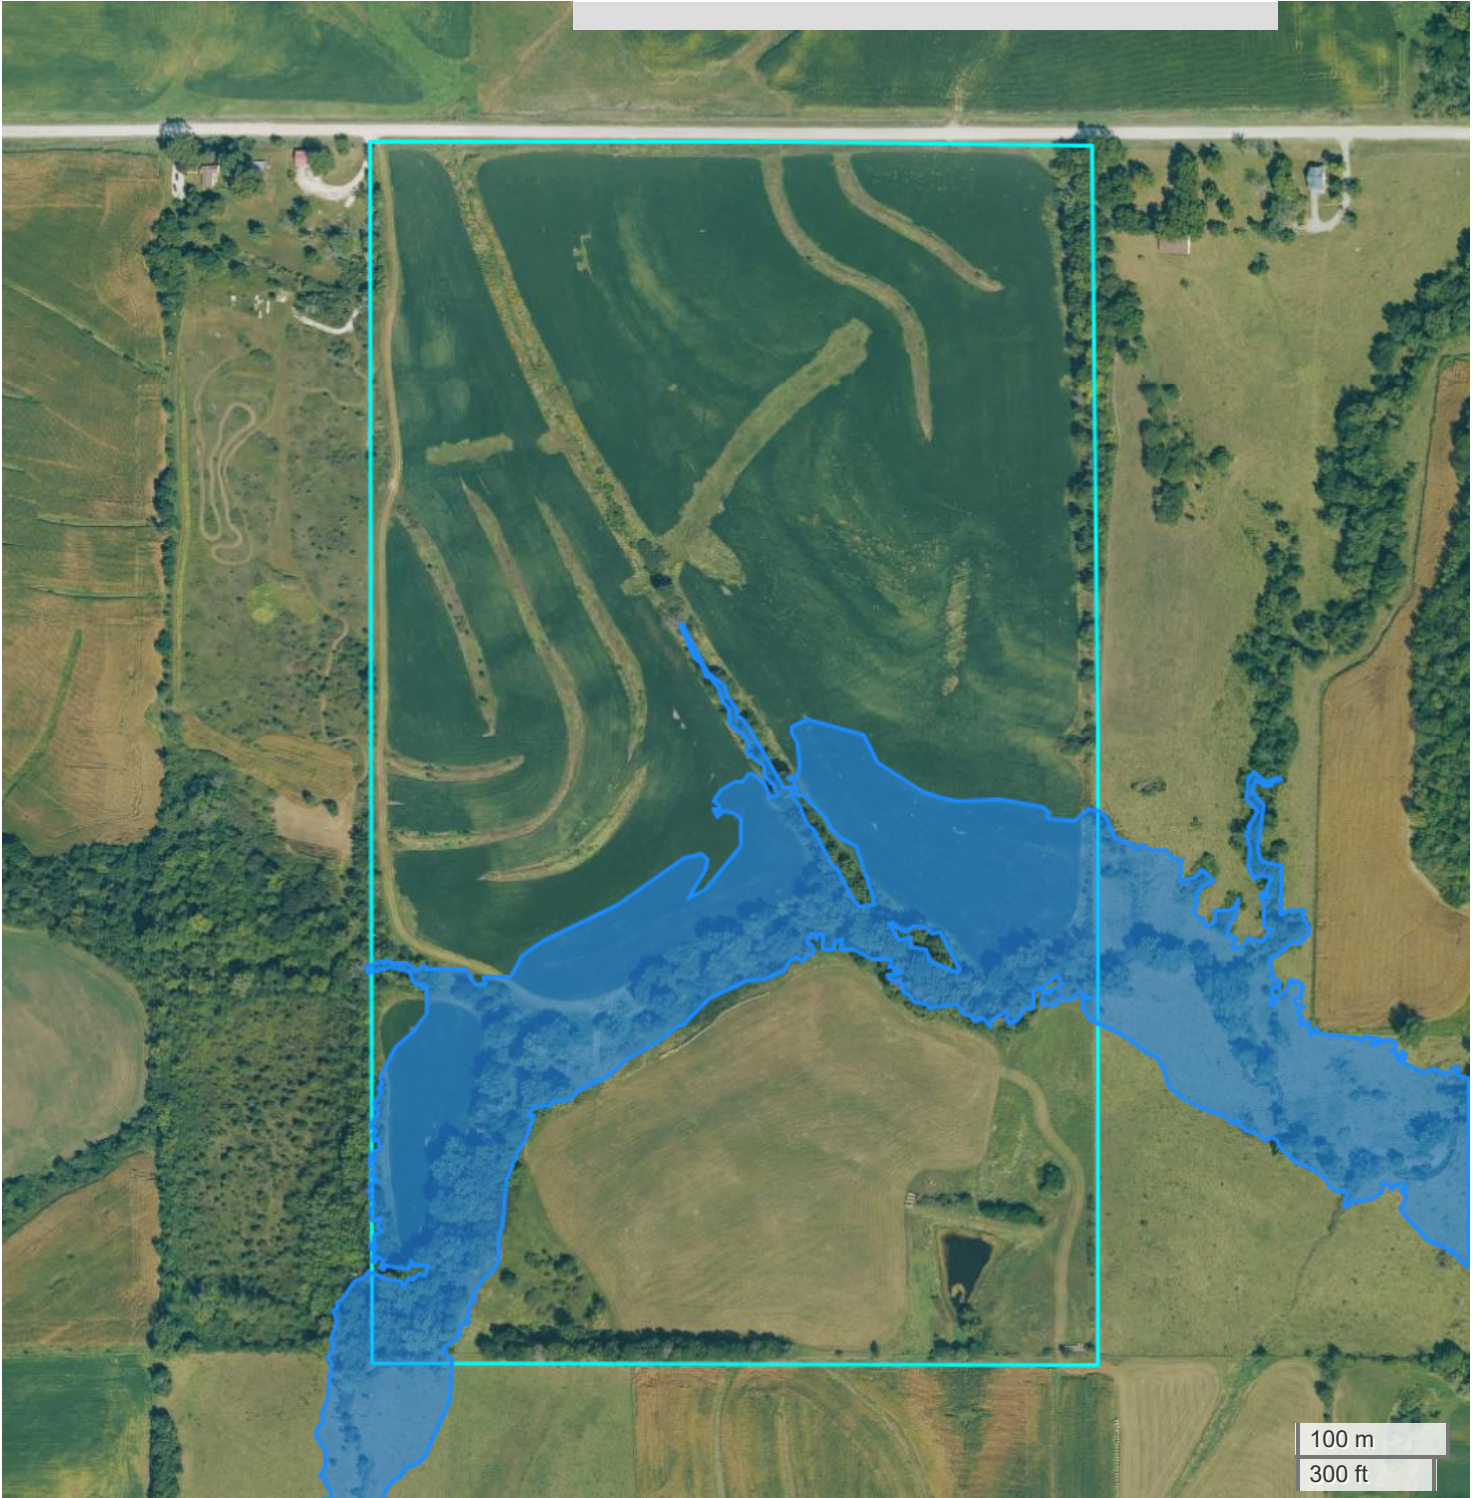

KRICHAU FARMLAND FLOOD HAZARDS

FarmWorth, LLC makes no representations or warranties, express or implied, as to the accuracy of any information, data, numerical values, boundaries, or any other information generated through the use of FarmWorth.com. User is solely responsible for independently investigating and determining all information provided through FarmWorth.com prior to use and waives any and all claims against FarmWorth, LLC for any inaccuracies or inconsistencies in the information and/or data.

Significant Flood Hazards

-  Regulatory Floodway (Zones AE, AO, AH, VE, AR)
-  Without Base Flood Elevation (BFE), with BFE or Depth (Zones A, V, A99)