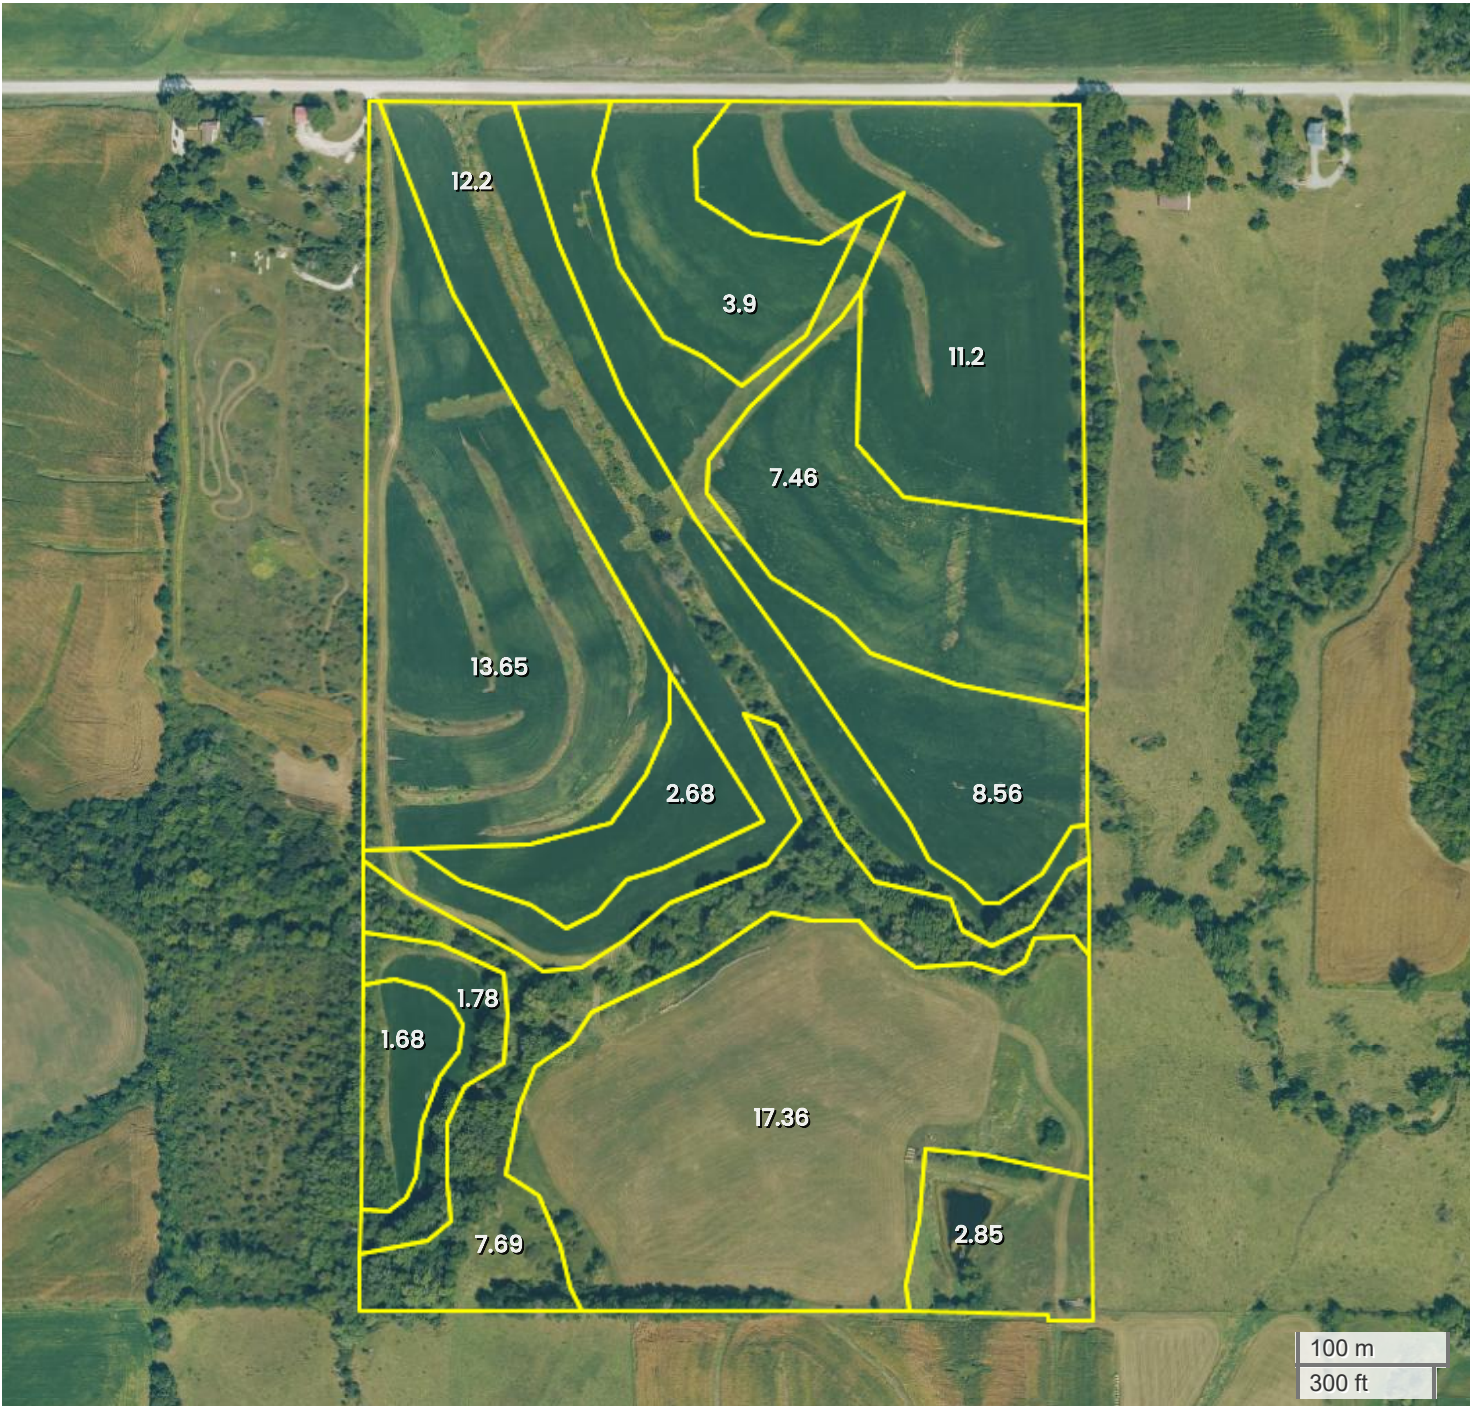

KRICHAU FARMLAND
AERIAL MAP

Center: 41.331339, -93.248004

02-75N-21W
Franklin Township
Marion County, IA

FarmWorth, LLC makes no representations or warranties, express or implied, as to the accuracy of any information, data, numerical values, boundaries, or any other information generated through the use of FarmWorth.com. User is solely responsible for independently investigating and determining all information provided through FarmWorth.com prior to use and waives any and all claims against FarmWorth, LLC for any inaccuracies or inconsistencies in the information and/or data.