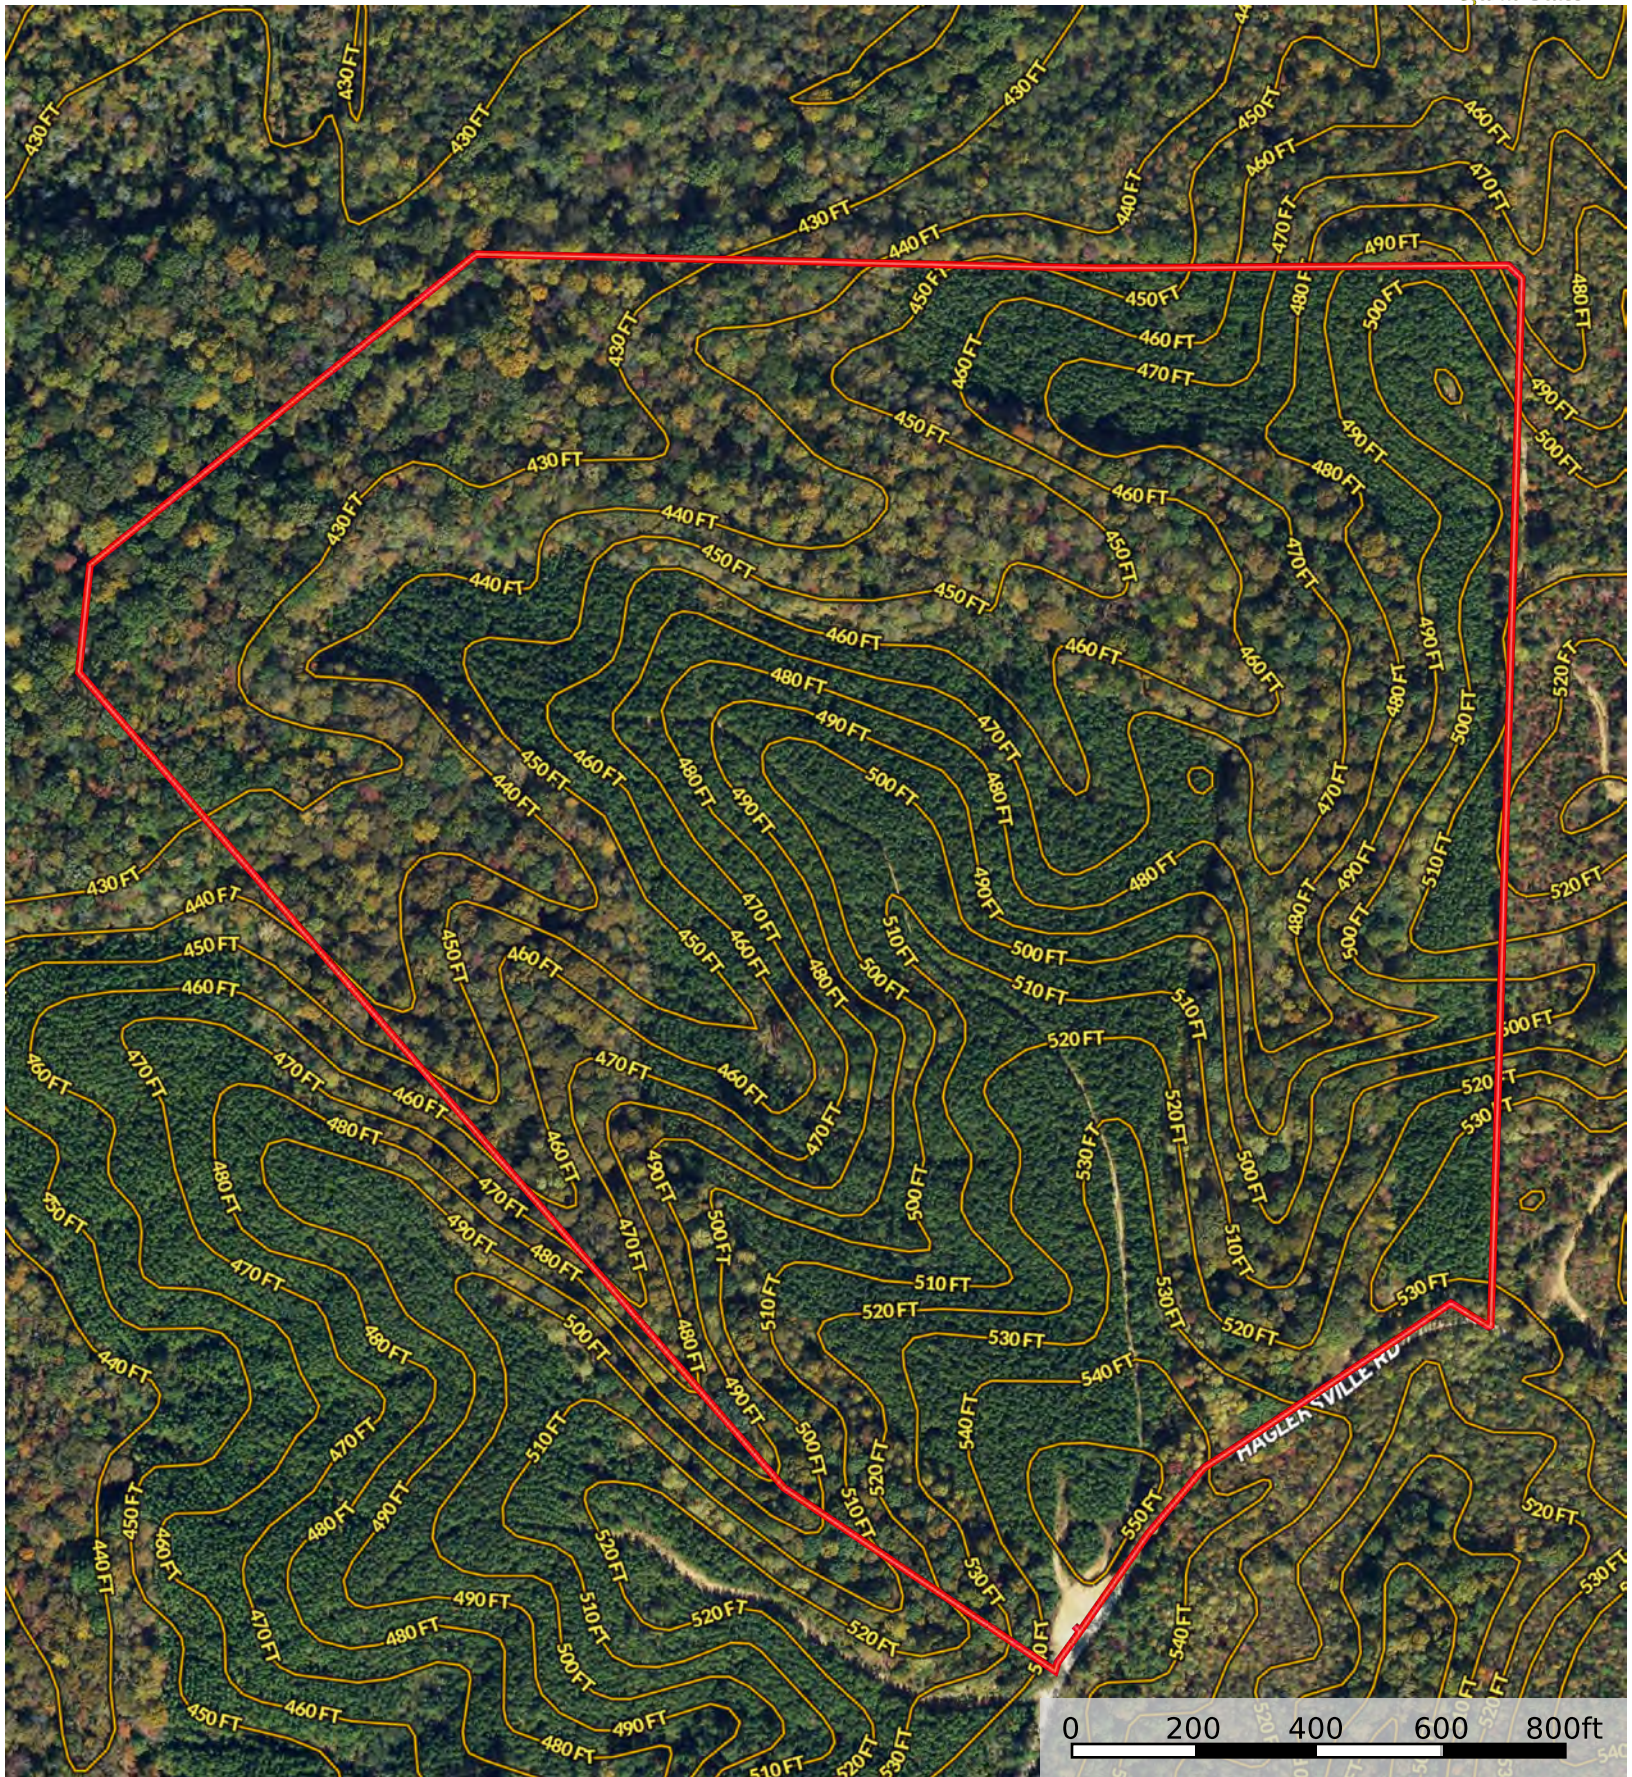

Silverman Tract 1

Henry County, Tennessee, 85 AC +/-

Silverman Tract 1

Boundary

Silverman Tract 1

Henry County, Tennessee, 85 AC +/-

 Boundary

Boundary

Boundary

Silverman Tract 1

Henry Co, TN +/- 85 acres

Legend

STRATA_MT

-  Natural Mixed Hardwood - Merch
-  Pine Plantation - Premerch

STRATA_MT	Stand	SUM_GIS_AREA
Natural Mixed Hardwood - Merch	1	42.7
Pine Plantation - Premerch	2	42.1