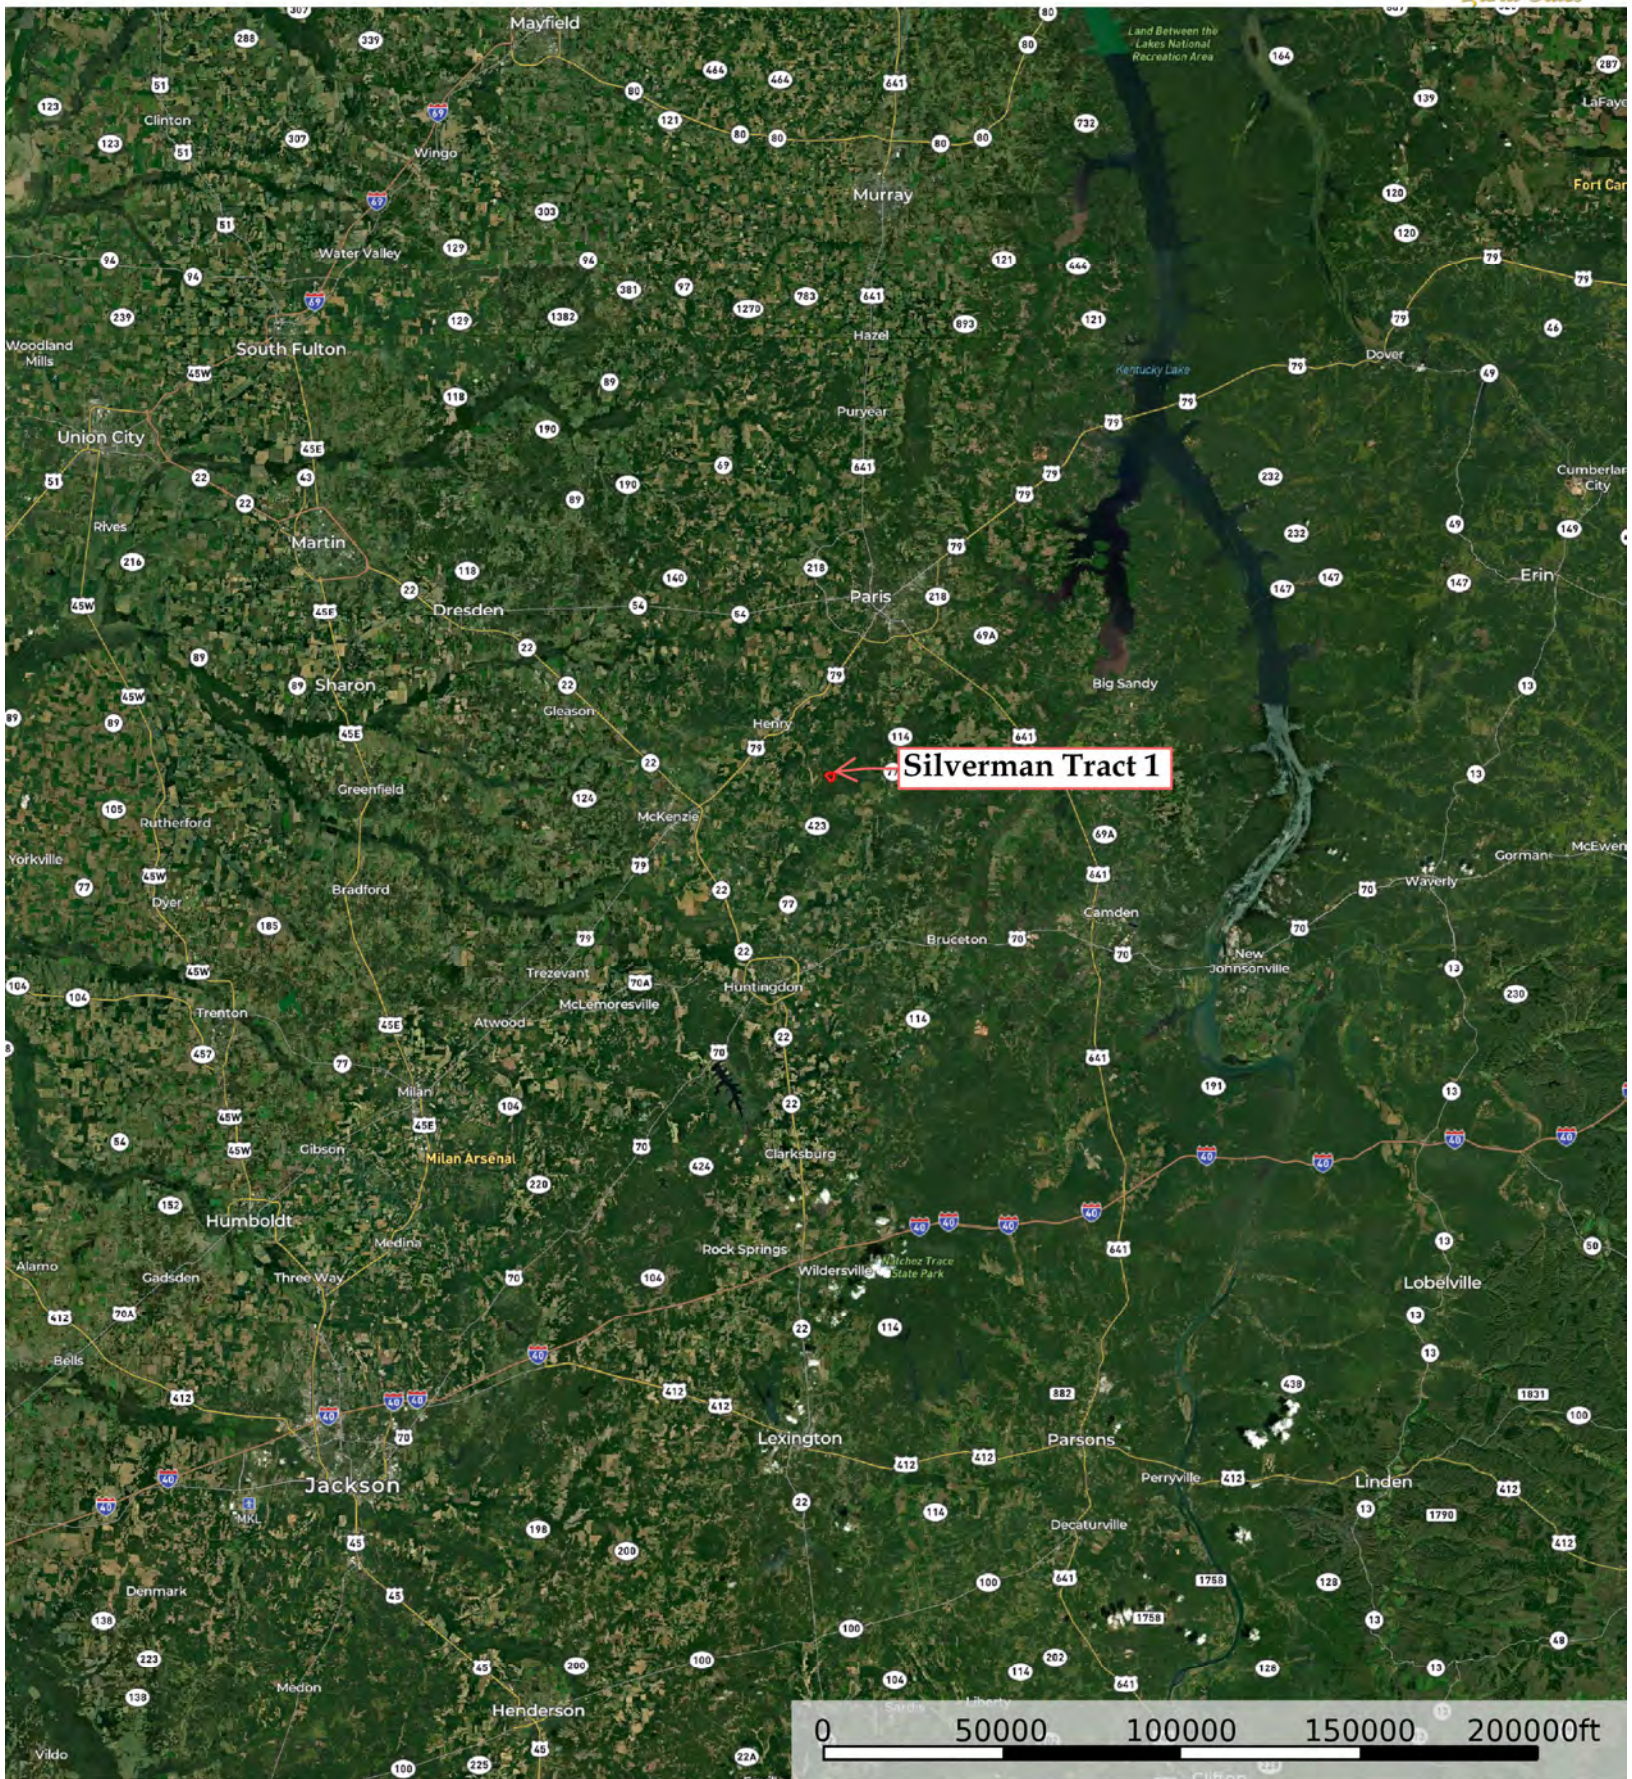

Silverman Tract 1

Henry County, Tennessee, 85 AC +/-

Silverman Tract 1

Boundary

Silverman Tract 1

Henry County, Tennessee, 85 AC +/-

 Boundary

Boundary

Boundary

Silverman Tract 1

Henry Co, TN +/- 85 acres

Legend

STRATA_MT

-  Natural Mixed Hardwood - Merch
-  Pine Plantation - Premerch

STRATA_MT	Stand	SUM_GIS_AREA
Natural Mixed Hardwood - Merch	1	42.7
Pine Plantation - Premerch	2	42.1