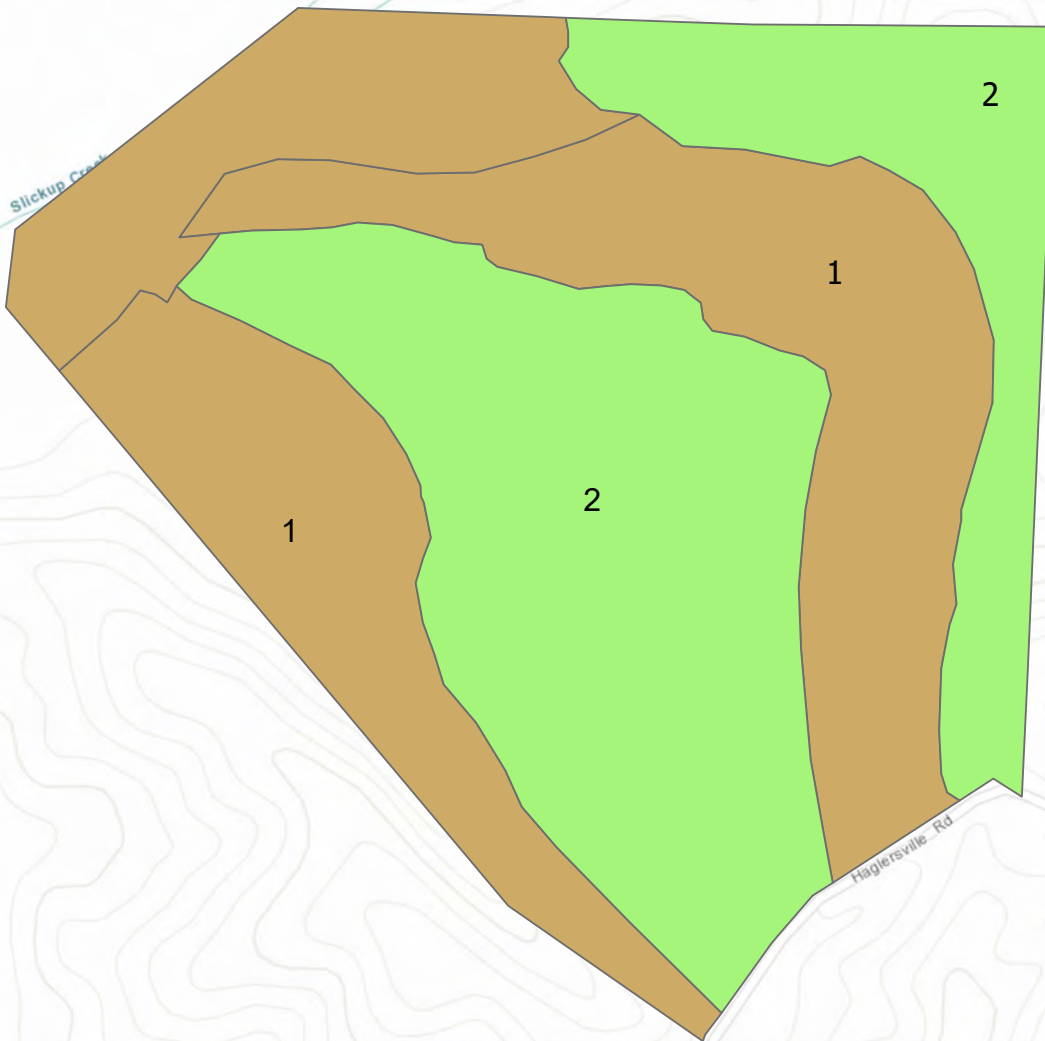

Silverman Tract 1

Henry County, Tennessee, 85 AC +/-

Silverman Tract 1

Boundary

Silverman Tract 1

Henry County, Tennessee, 85 AC +/-

 Boundary

Boundary

Boundary

Silverman Tract 1

Henry Co, TN +/- 85 acres

Legend

STRATA_MT

-  Natural Mixed Hardwood - Merch
-  Pine Plantation - Premerch

STRATA_MT	Stand	SUM_GIS_AREA
Natural Mixed Hardwood - Merch	1	42.7
Pine Plantation - Premerch	2	42.1