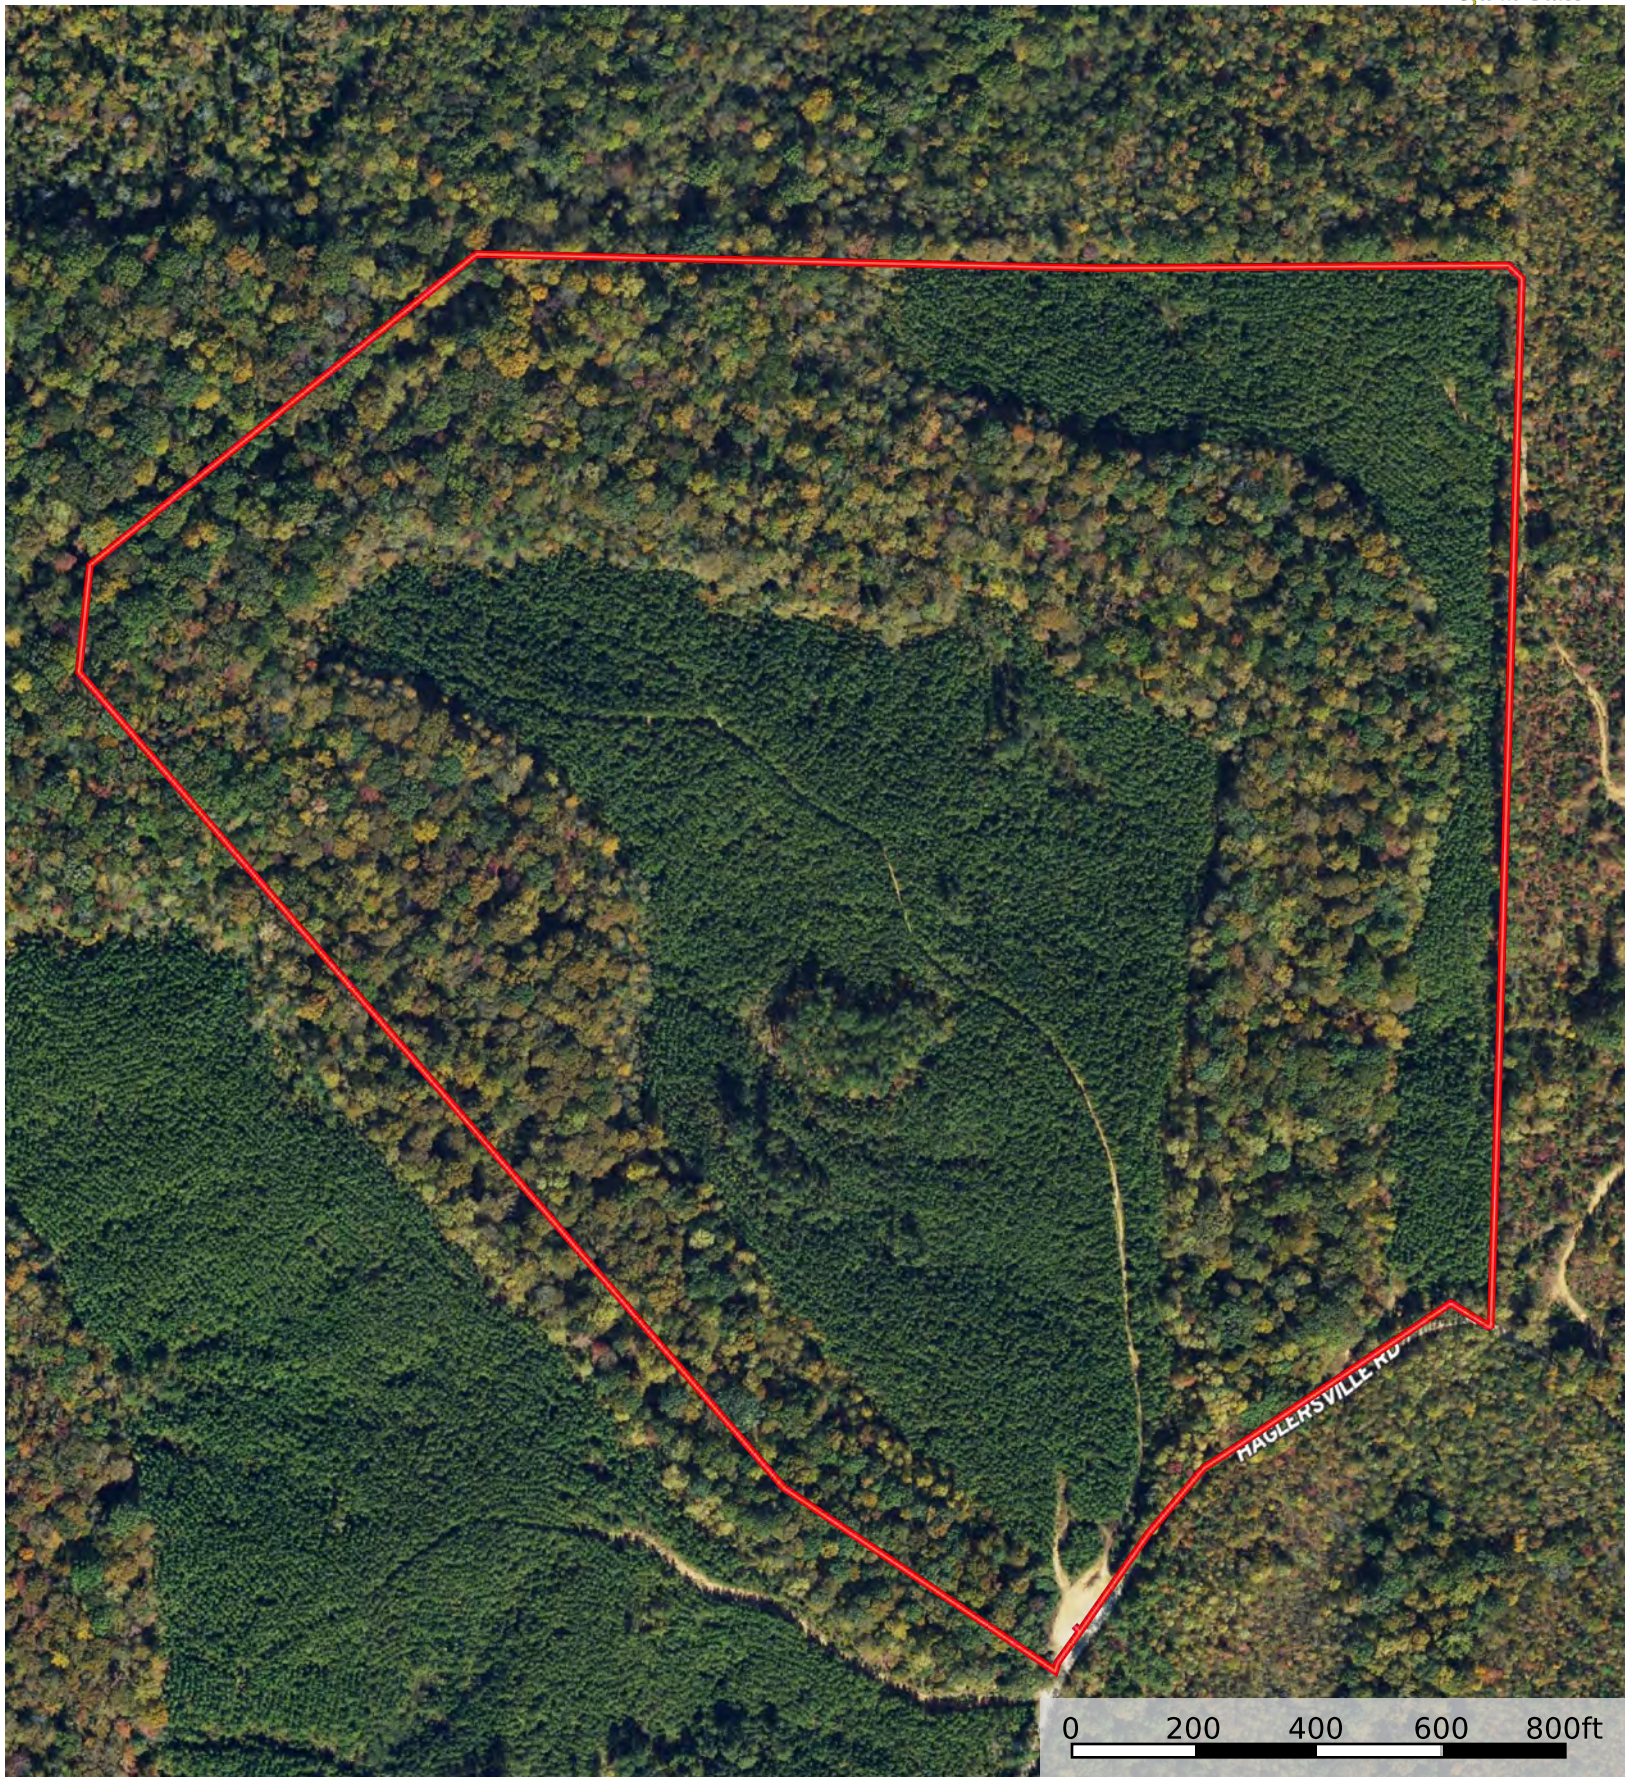

Silverman Tract 1

Henry County, Tennessee, 85 AC +/-

Silverman Tract 1

Boundary

Silverman Tract 1

Henry County, Tennessee, 85 AC +/-

 Boundary

Boundary

Boundary

Silverman Tract 1

Henry Co, TN +/- 85 acres

Legend

STRATA_MT

-  Natural Mixed Hardwood - Merch
-  Pine Plantation - Premerch

STRATA_MT	Stand	SUM_GIS_AREA
Natural Mixed Hardwood - Merch	1	42.7
Pine Plantation - Premerch	2	42.1