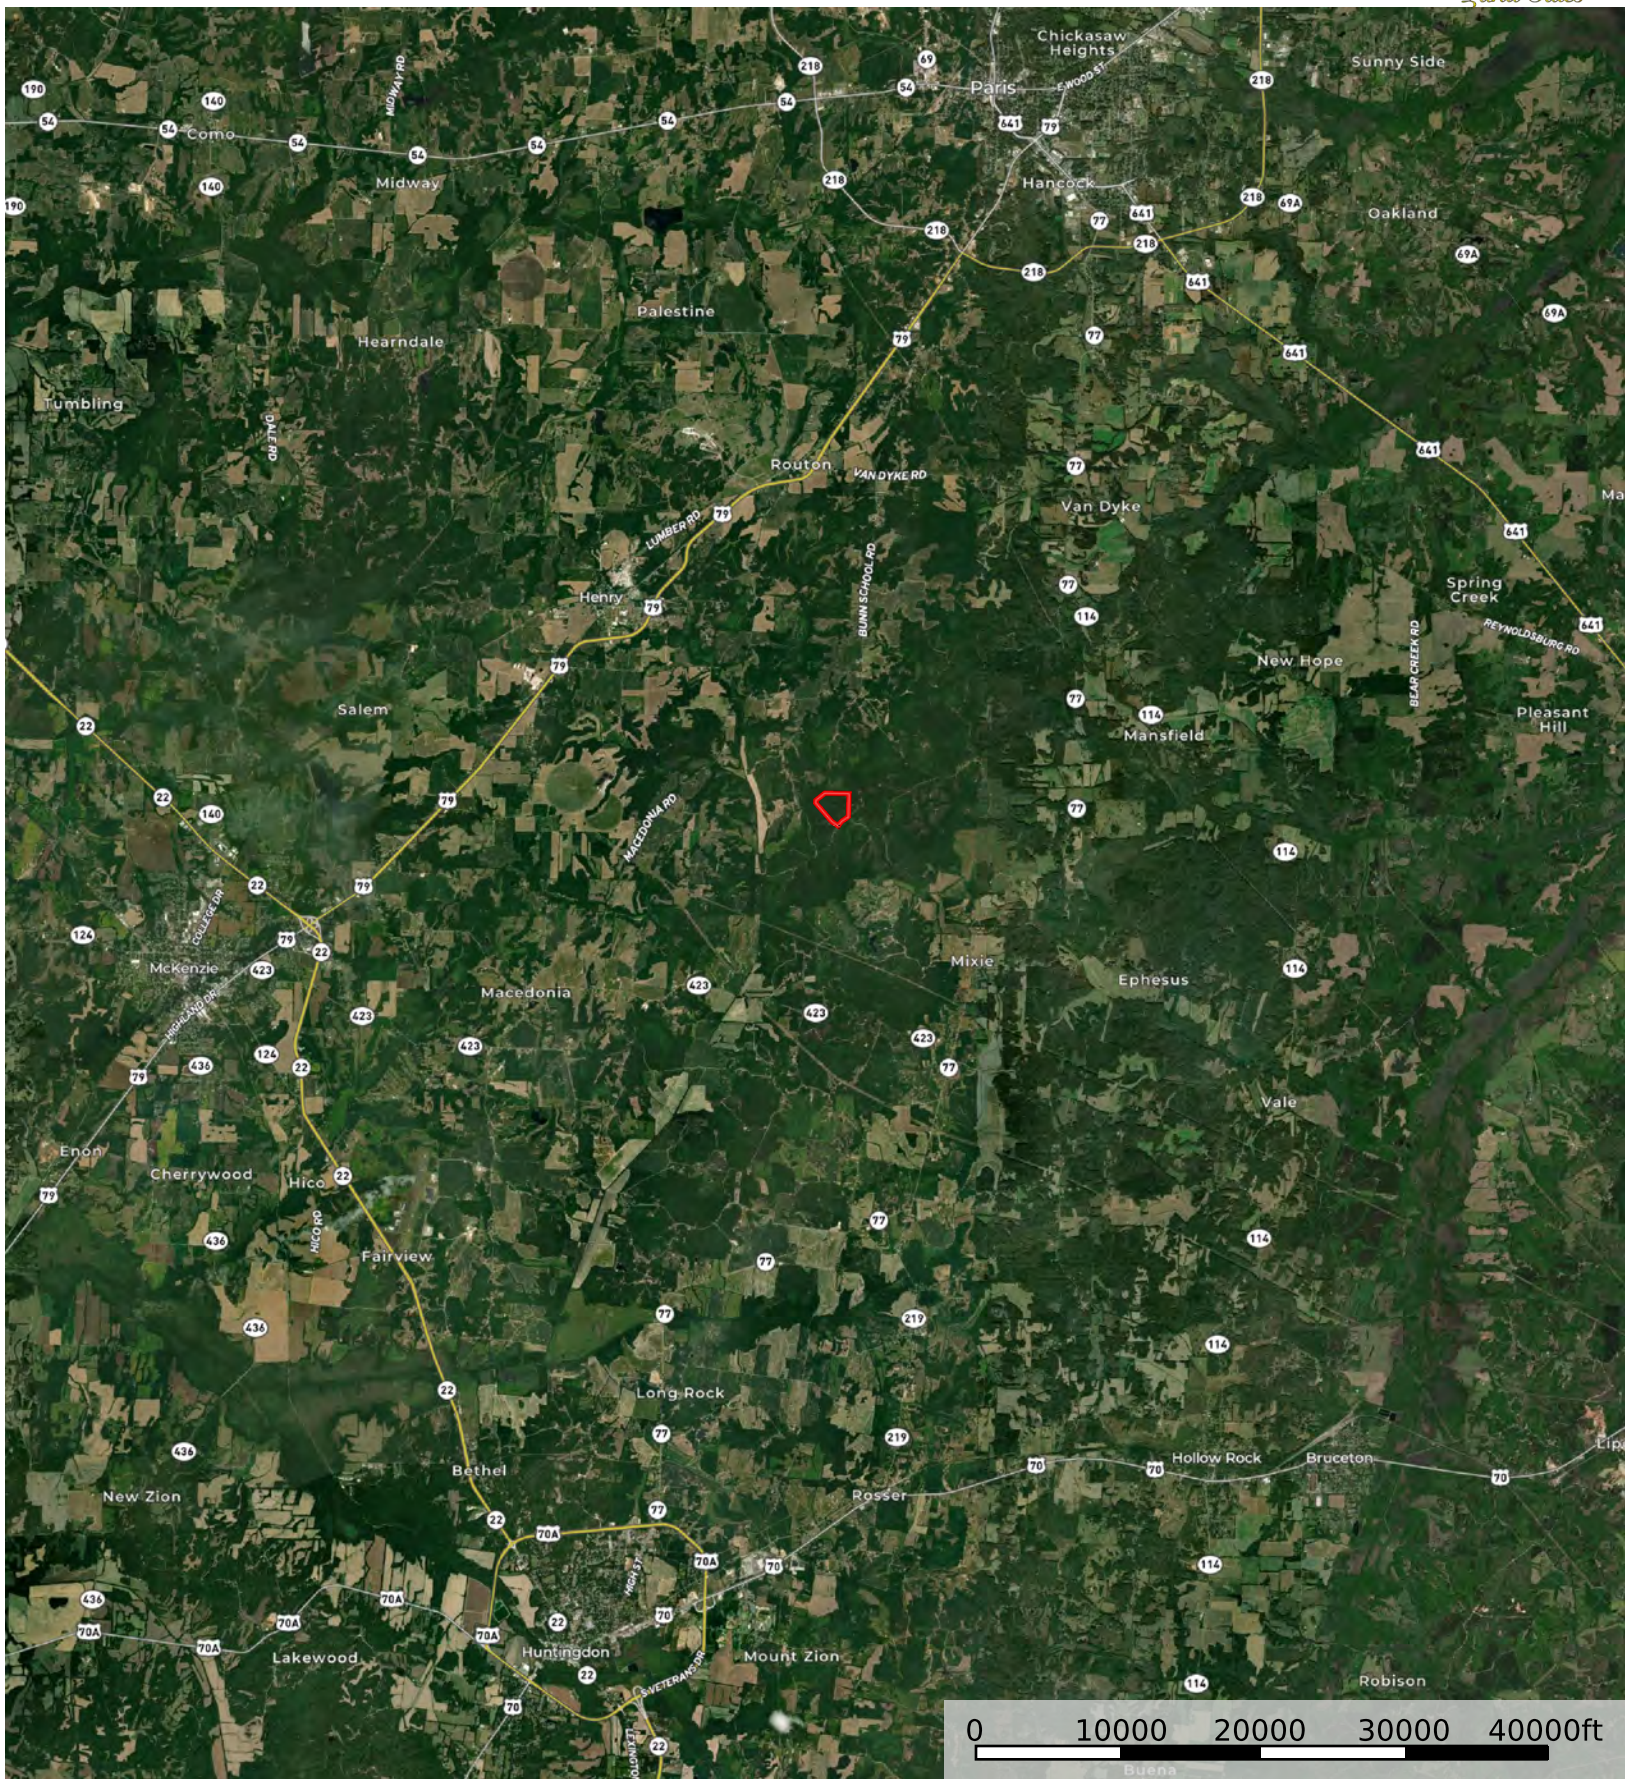

Silverman Tract 1

Henry County, Tennessee, 85 AC +/-

Silverman Tract 1

Boundary

Silverman Tract 1

Henry County, Tennessee, 85 AC +/-

 Boundary

Boundary

Boundary

Silverman Tract 1

Henry Co, TN +/- 85 acres

Legend

STRATA_MT

-  Natural Mixed Hardwood - Merch
-  Pine Plantation - Premerch

STRATA_MT	Stand	SUM_GIS_AREA
Natural Mixed Hardwood - Merch	1	42.7
Pine Plantation - Premerch	2	42.1