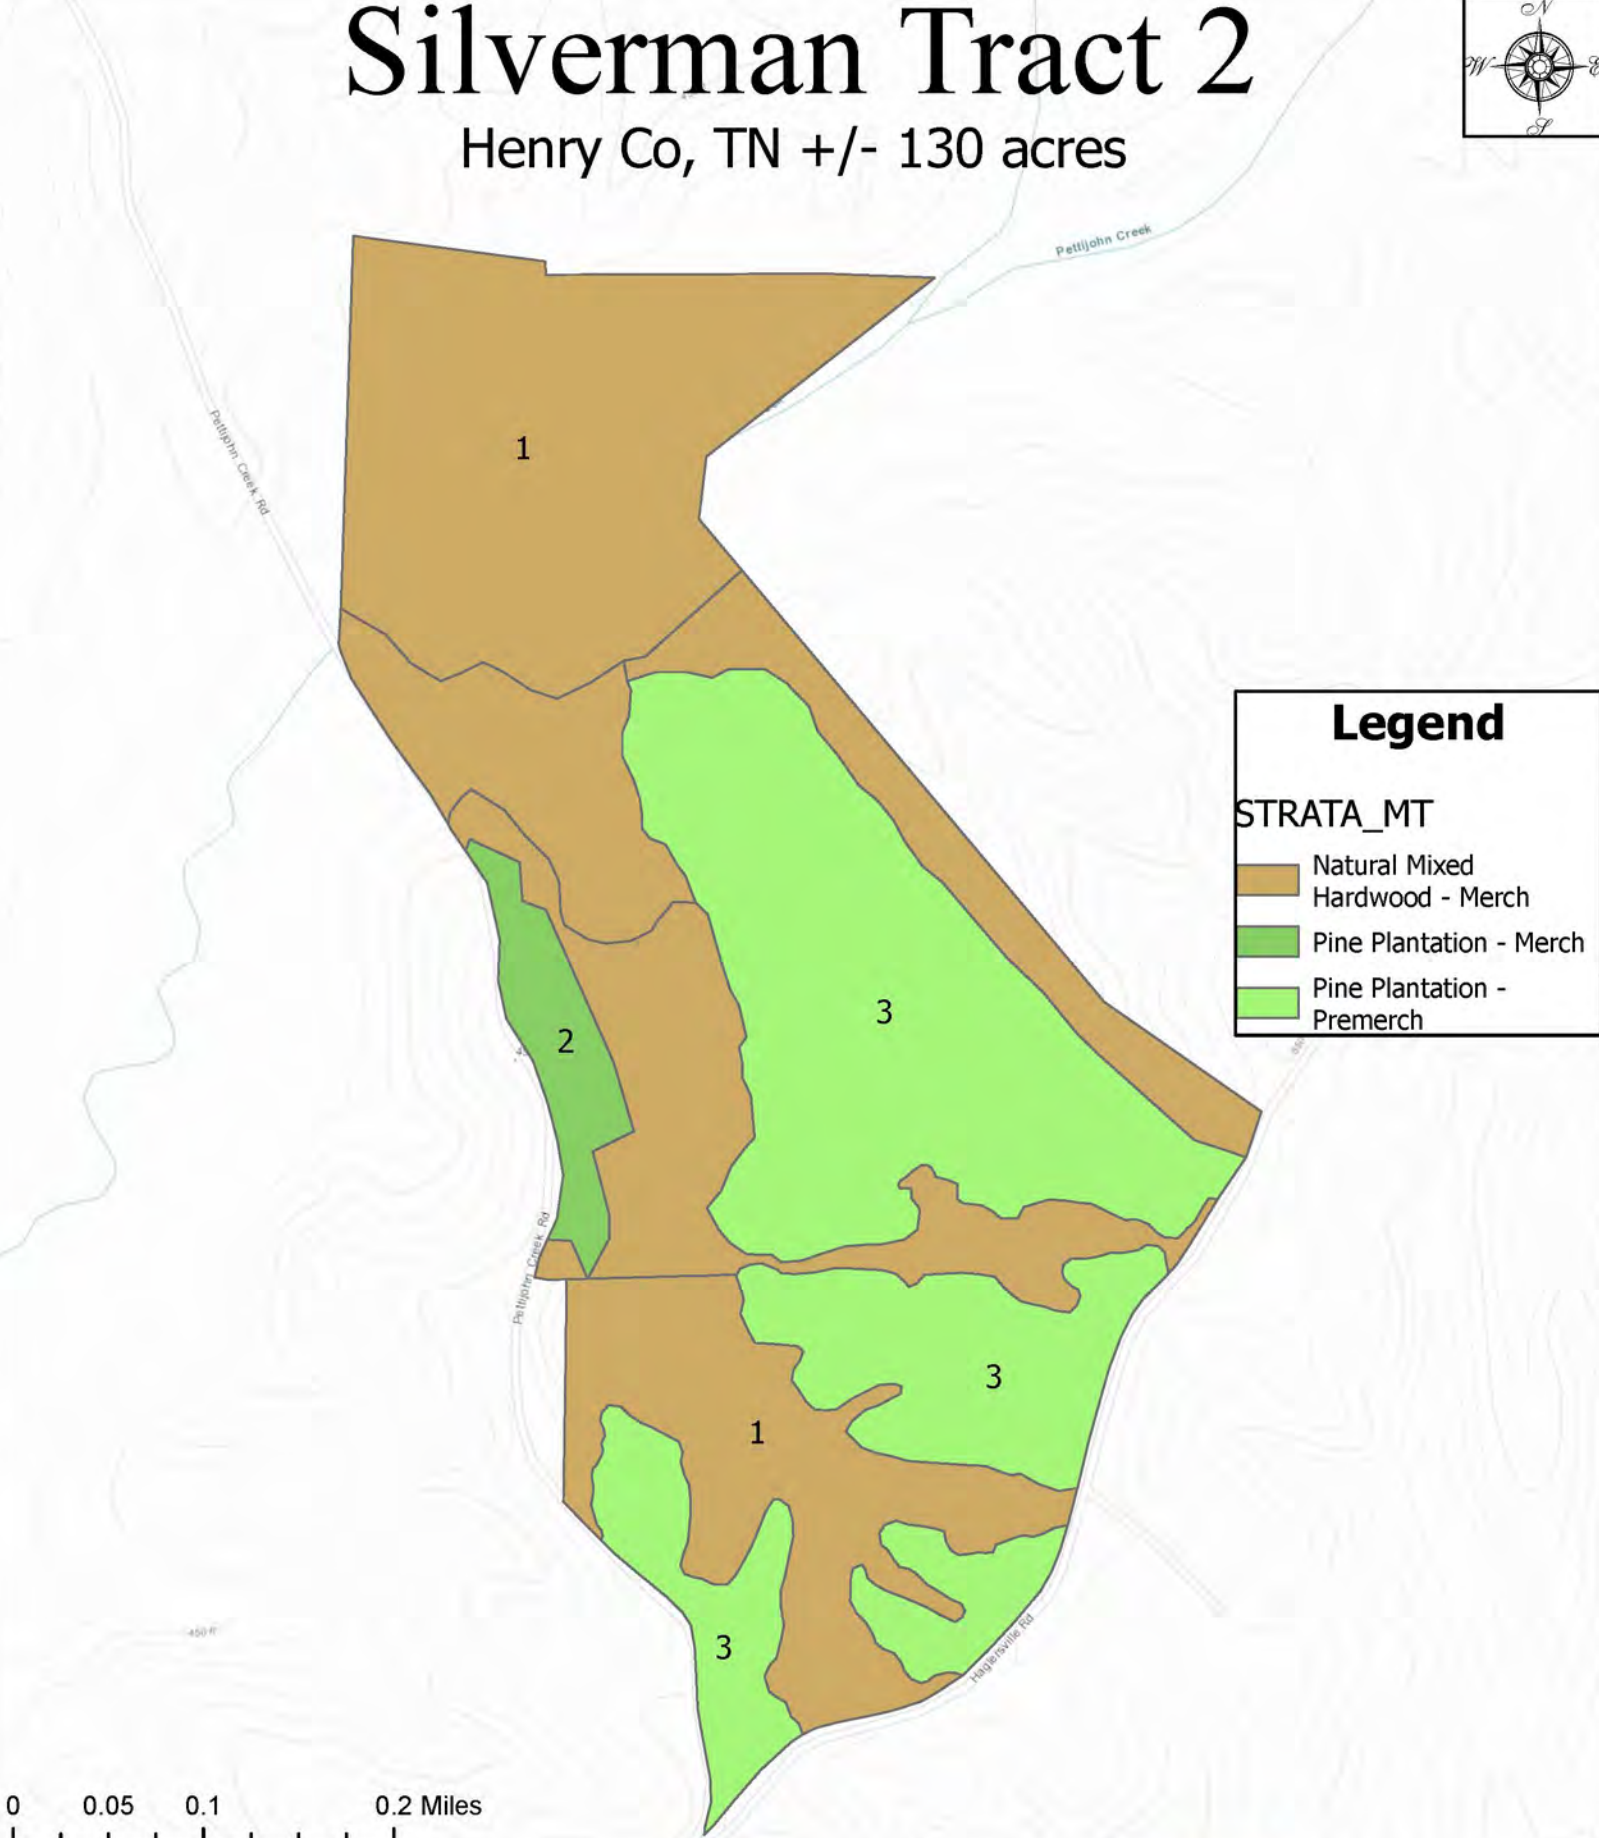

Silverman Tract 2

Henry County, Tennessee, 130 AC +/-

Boundary

Silverman Tract 2

Henry County, Tennessee, 130 AC +/-

Boundary

Boundary

Boundary

Silverman Tract 2

Henry Co, TN +/- 130 acres

Legend

STRATA_MT

- Natural Mixed Hardwood - Merch
- Pine Plantation - Merch
- Pine Plantation - Premerch

STRATA_MT	Stand	SUM_GIS_AREA
Natural Mixed Hardwood - Merch	1	75.1
Pine Plantation - Merch	2	4.4
Pine Plantation - Premerch	3	50.6