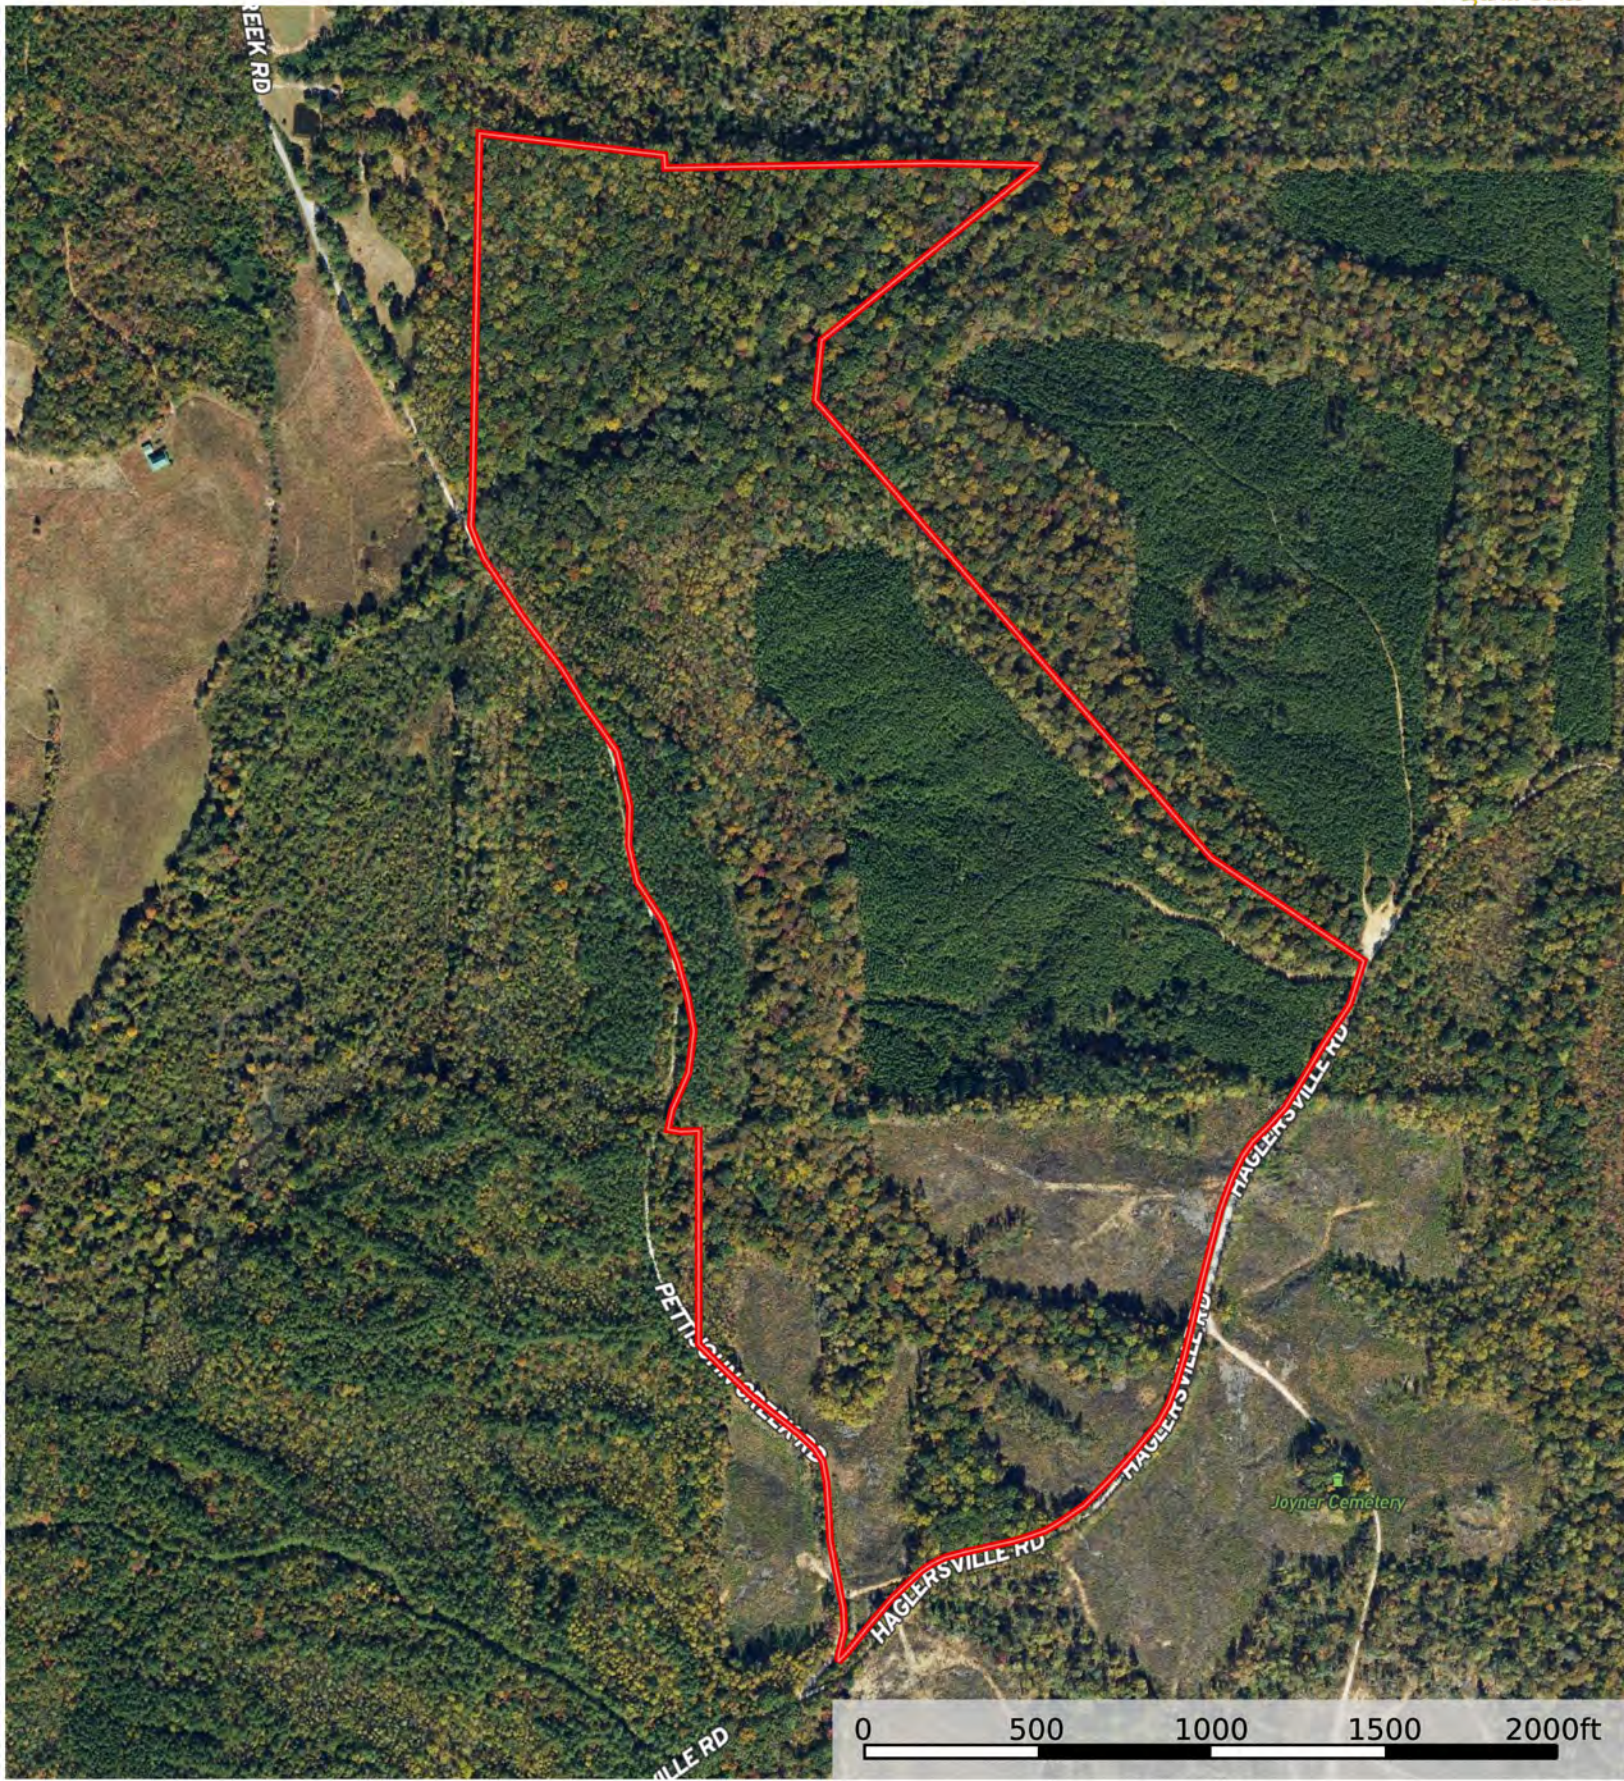

Silverman Tract 2

Henry County, Tennessee, 130 AC +/-

Boundary

Silverman Tract 2

Henry County, Tennessee, 130 AC +/-

Boundary

Boundary

Boundary

Silverman Tract 2

Henry Co, TN +/- 130 acres

Legend

STRATA_MT

- Natural Mixed Hardwood - Merch
- Pine Plantation - Merch
- Pine Plantation - Premerch

STRATA_MT	Stand	SUM_GIS_AREA
Natural Mixed Hardwood - Merch	1	75.1
Pine Plantation - Merch	2	4.4
Pine Plantation - Premerch	3	50.6