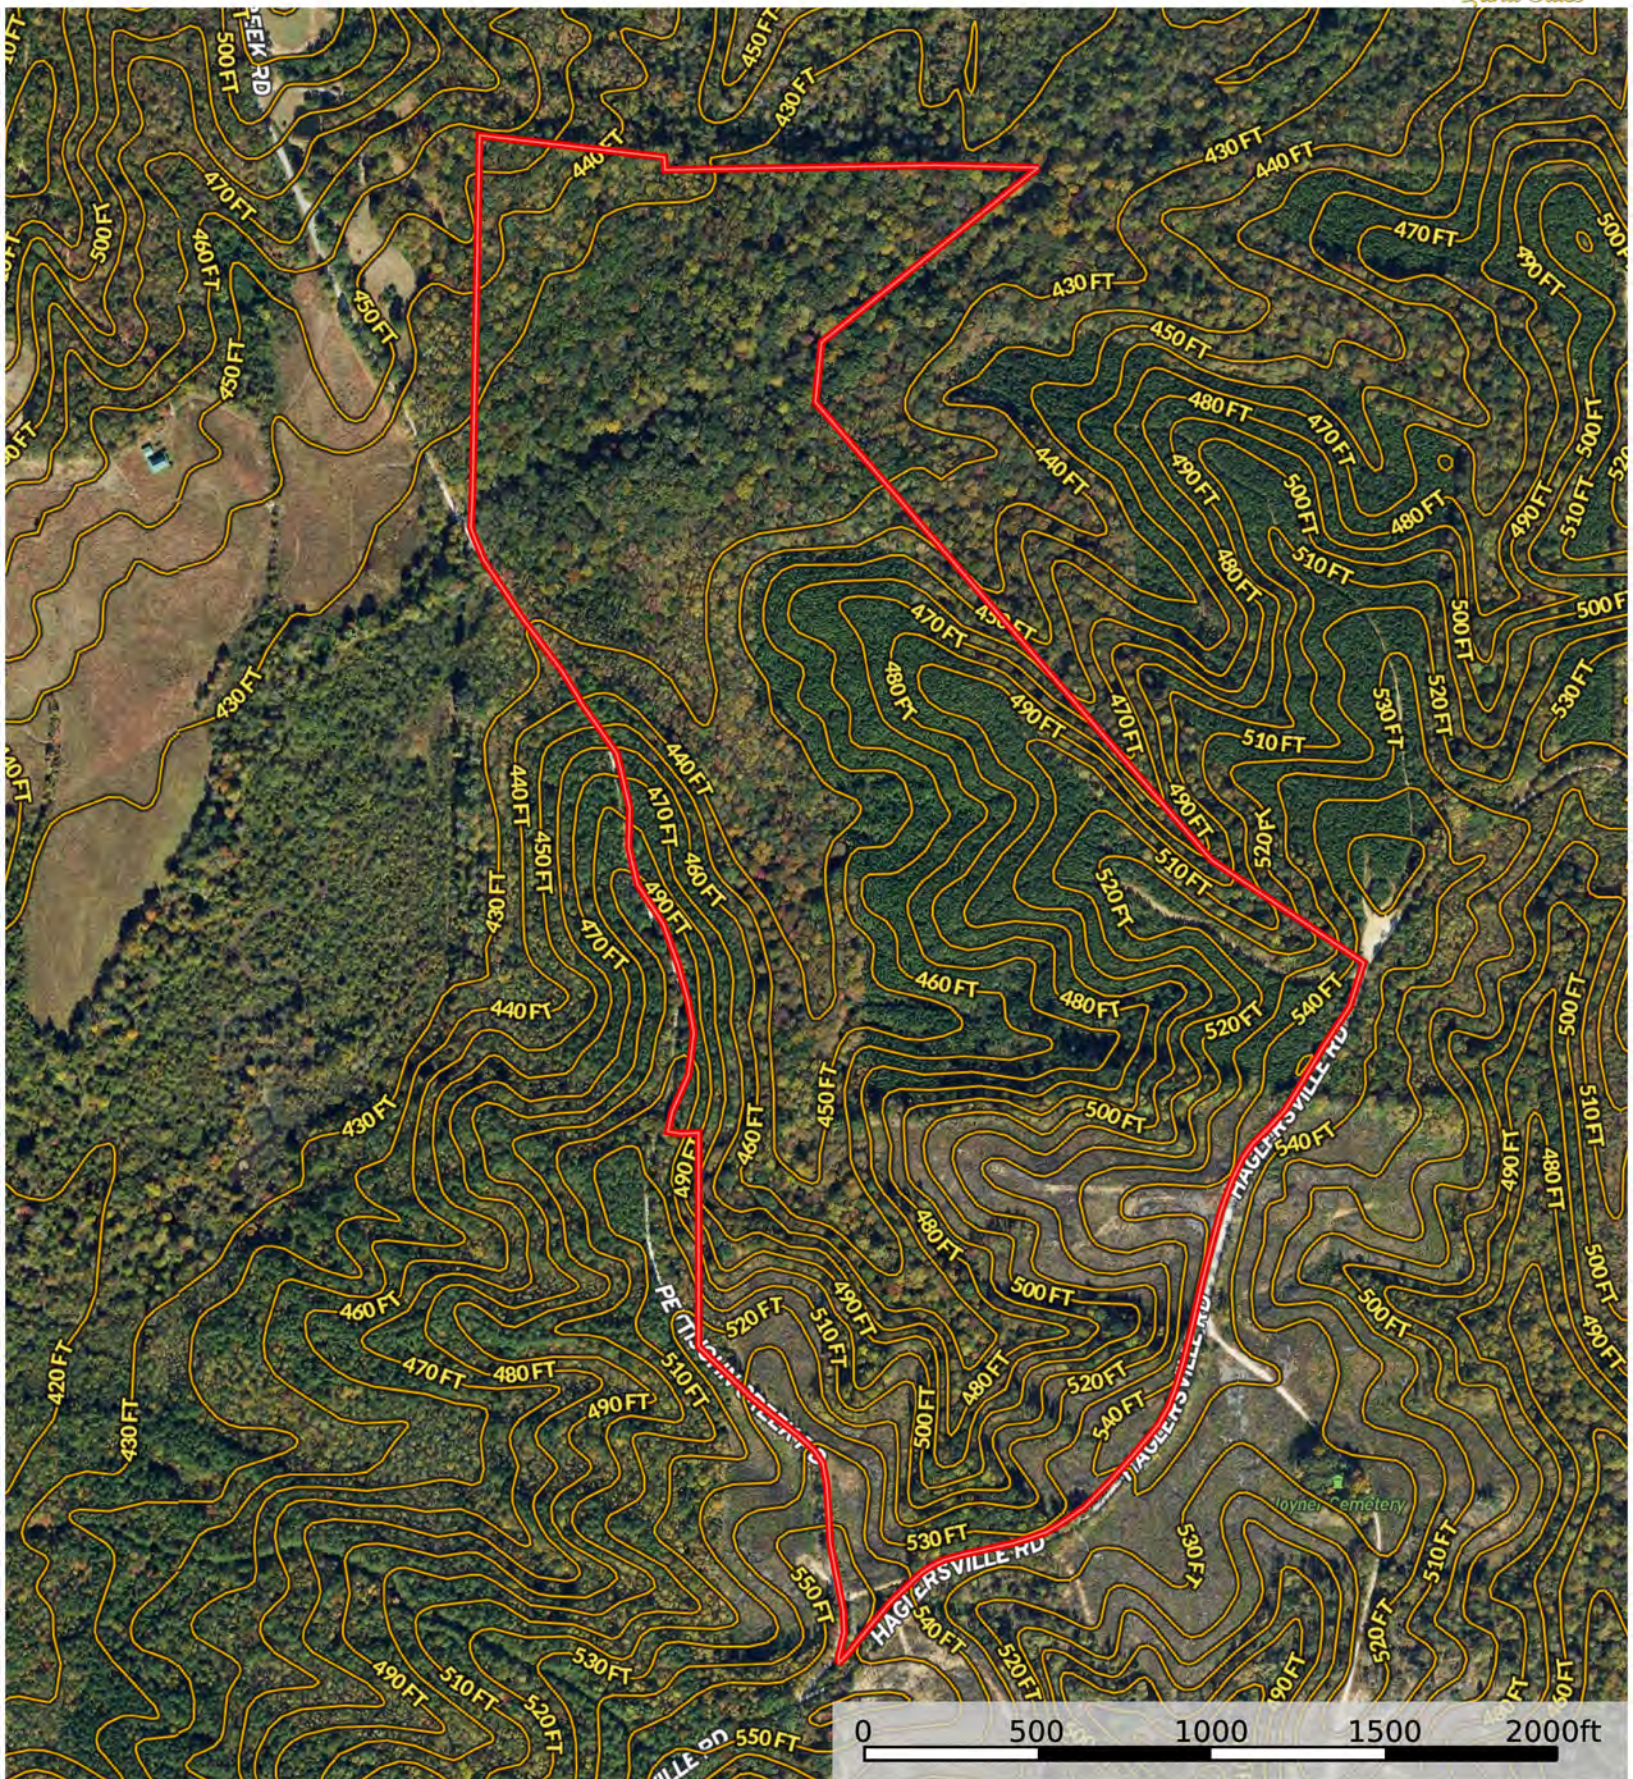

Silverman Tract 2

Henry County, Tennessee, 130 AC +/-

Boundary

Silverman Tract 2

Henry County, Tennessee, 130 AC +/-

Boundary

Boundary

Boundary

Silverman Tract 2

Henry Co, TN +/- 130 acres

Legend

STRATA_MT

- Natural Mixed Hardwood - Merch
- Pine Plantation - Merch
- Pine Plantation - Premerch

STRATA_MT	Stand	SUM_GIS_AREA
Natural Mixed Hardwood - Merch	1	75.1
Pine Plantation - Merch	2	4.4
Pine Plantation - Premerch	3	50.6