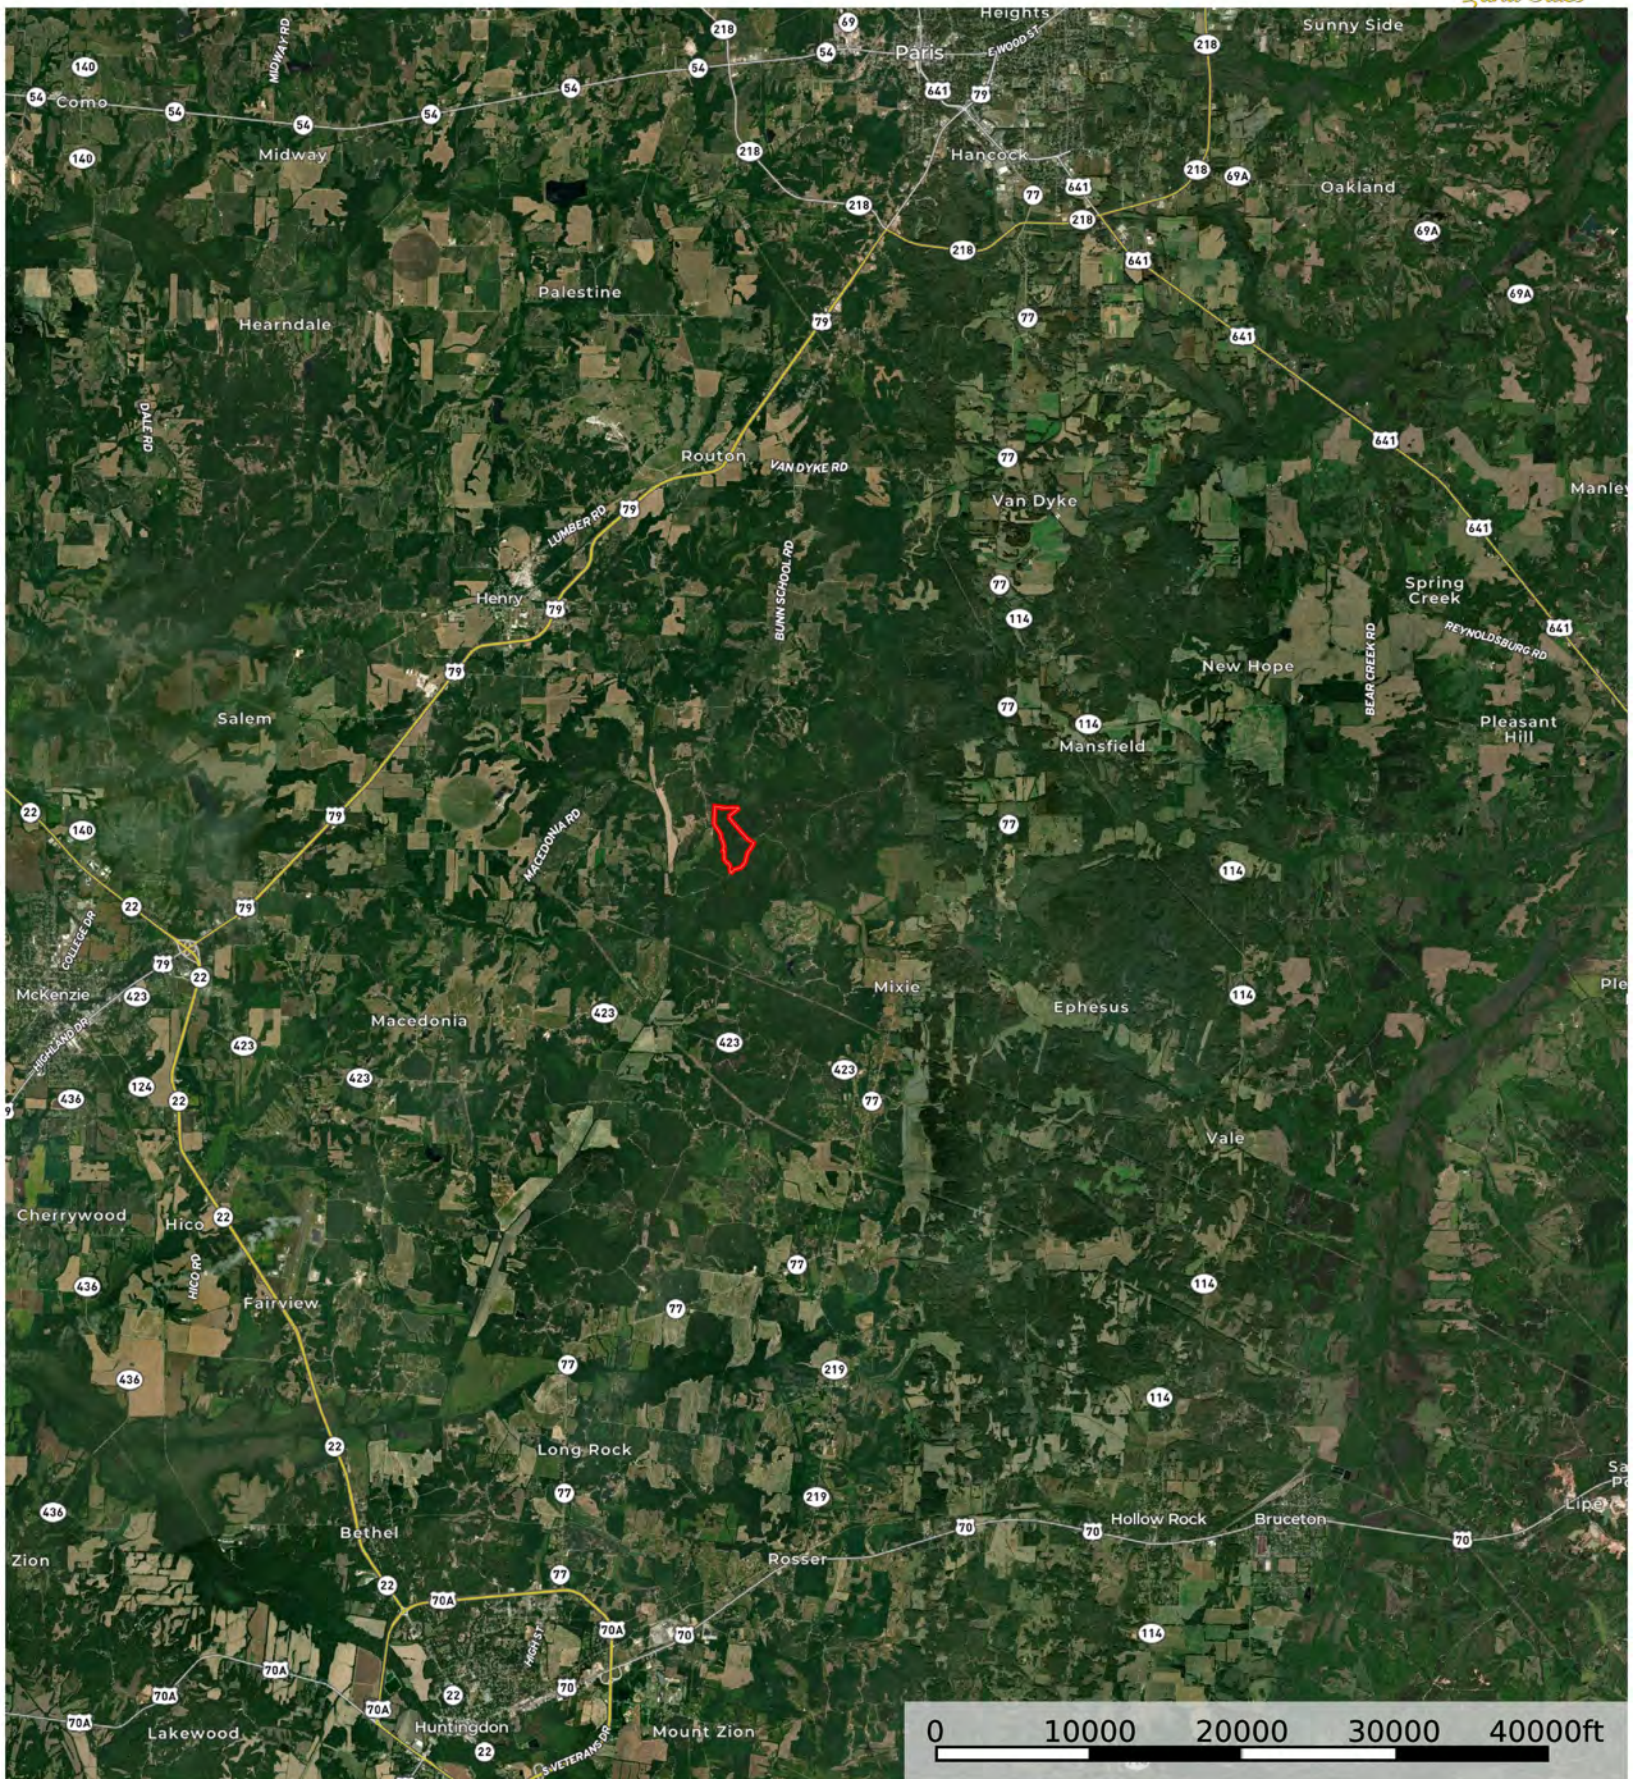

Silverman Tract 2

Henry County, Tennessee, 130 AC +/-

Boundary

Silverman Tract 2

Henry County, Tennessee, 130 AC +/-

Boundary

Boundary

Boundary

Silverman Tract 2

Henry Co, TN +/- 130 acres

Legend

STRATA_MT

- Natural Mixed Hardwood - Merch
- Pine Plantation - Merch
- Pine Plantation - Premerch

STRATA_MT	Stand	SUM_GIS_AREA
Natural Mixed Hardwood - Merch	1	75.1
Pine Plantation - Merch	2	4.4
Pine Plantation - Premerch	3	50.6