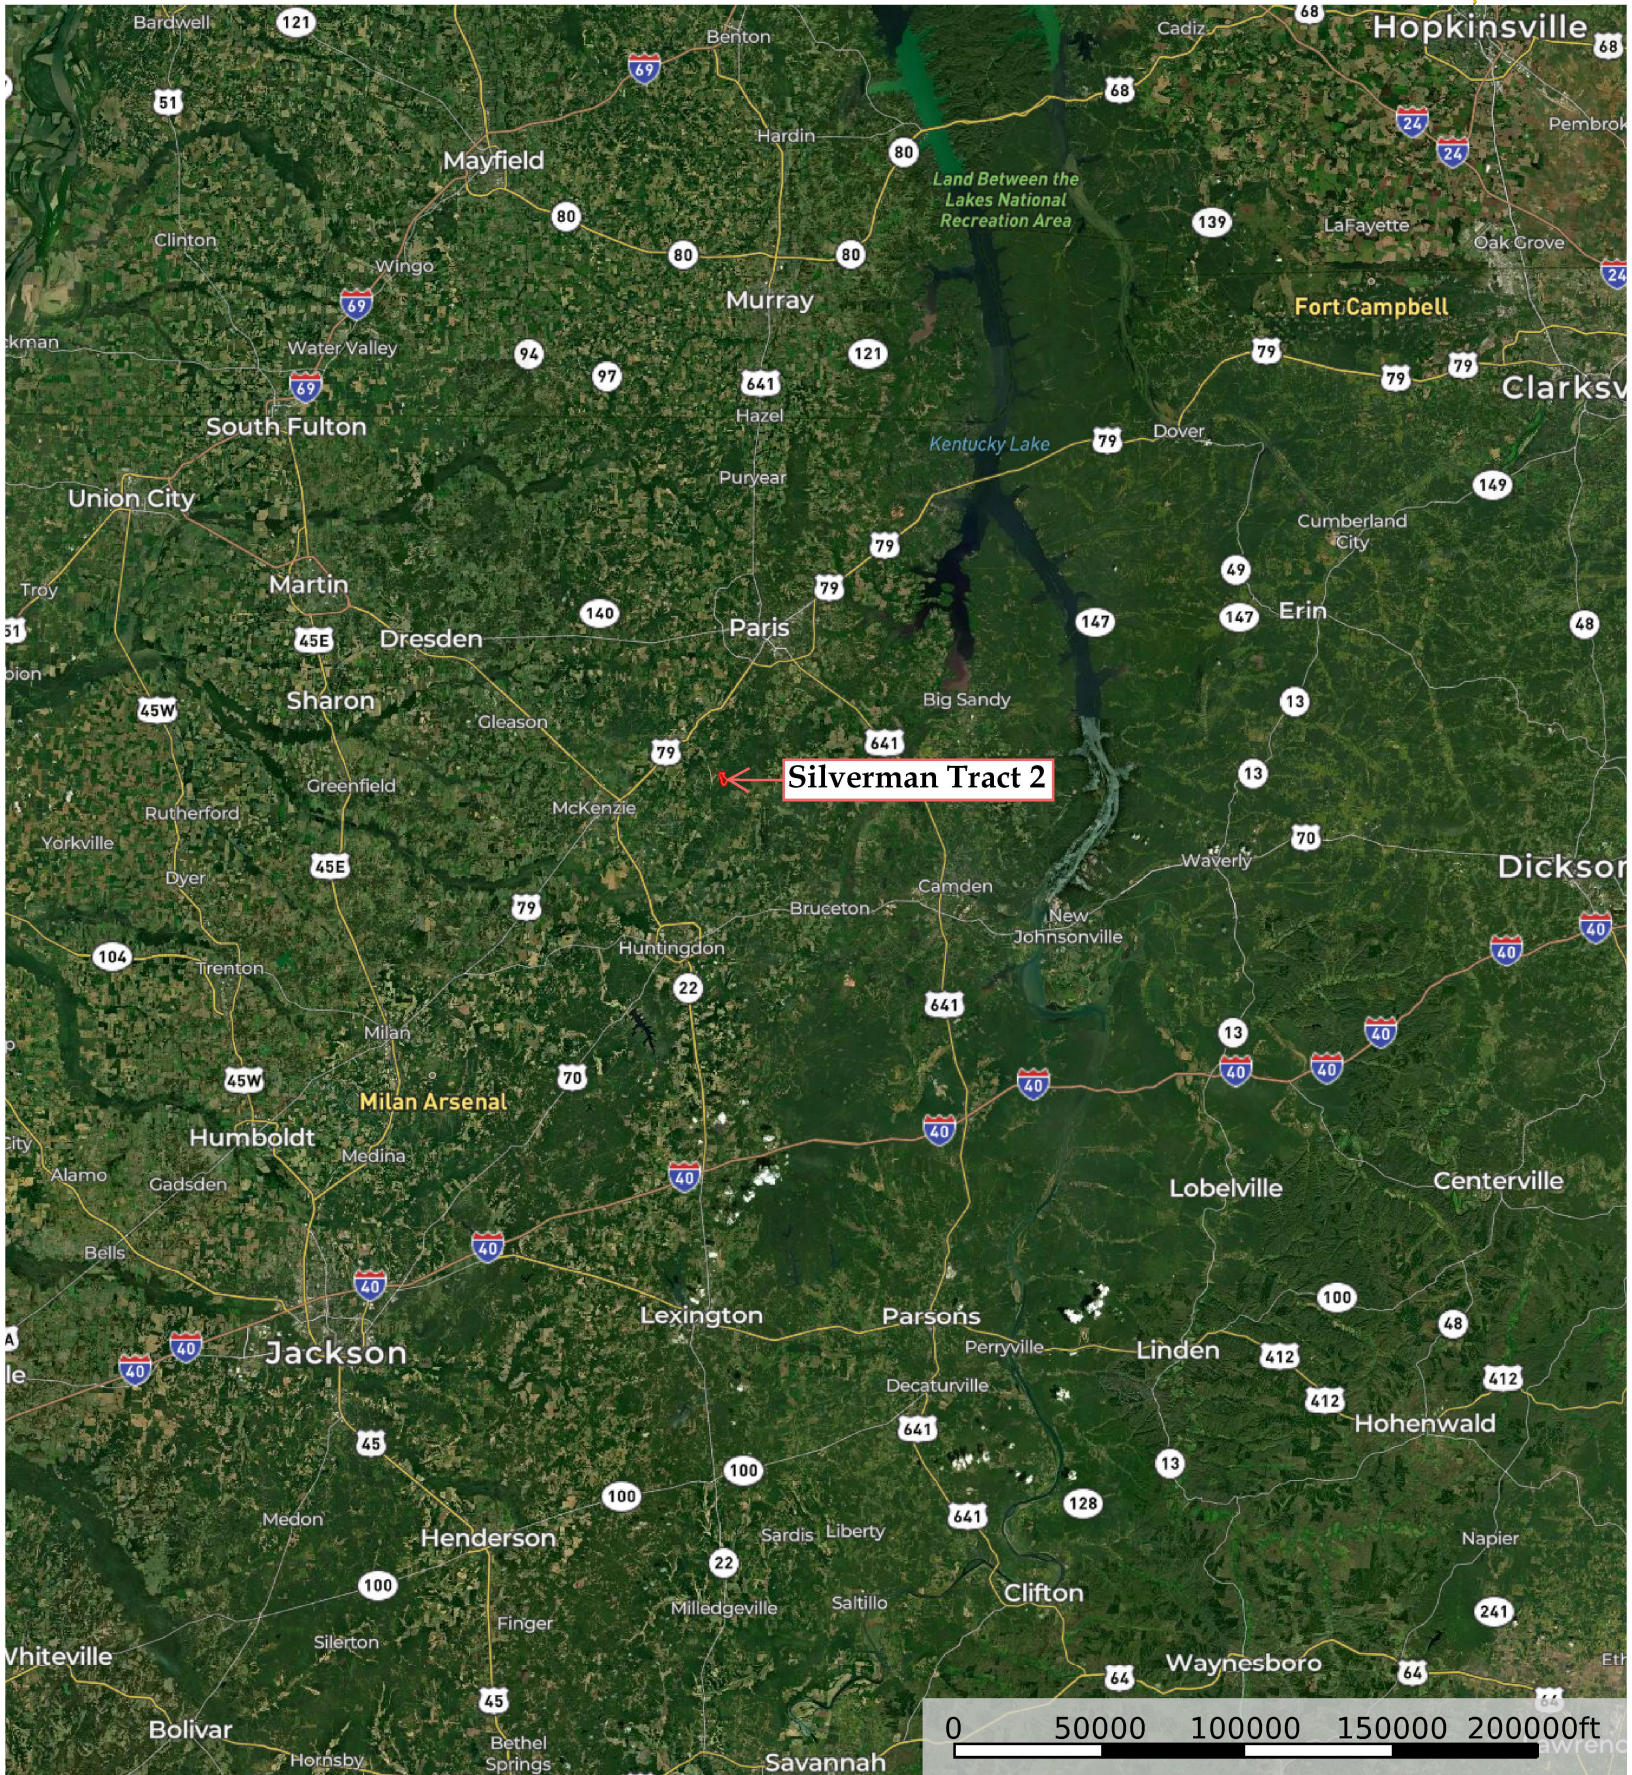

Silverman Tract 2

Henry County, Tennessee, 130 AC +/-

Boundary

Silverman Tract 2

Henry County, Tennessee, 130 AC +/-

Boundary

Boundary

Boundary

Silverman Tract 2

Henry Co, TN +/- 130 acres

Legend

STRATA_MT

- Natural Mixed Hardwood - Merch
- Pine Plantation - Merch
- Pine Plantation - Premerch

STRATA_MT	Stand	SUM_GIS_AREA
Natural Mixed Hardwood - Merch	1	75.1
Pine Plantation - Merch	2	4.4
Pine Plantation - Premerch	3	50.6